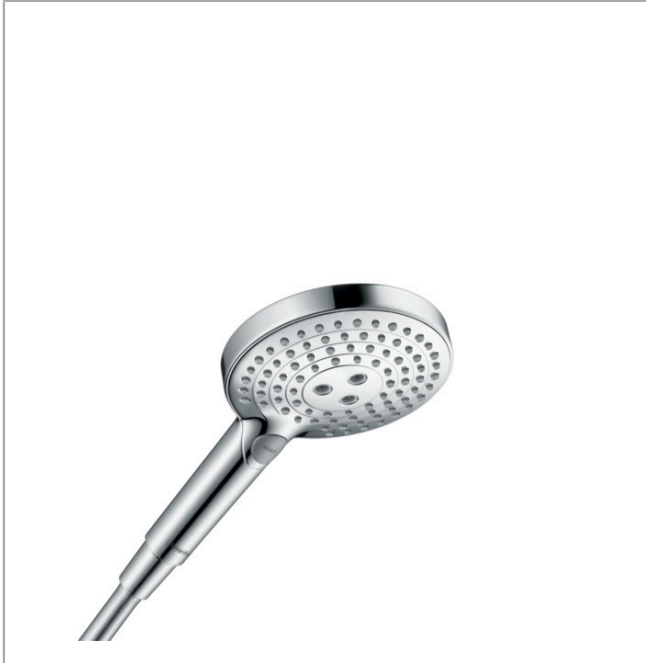

Locarno
Showerhead 240 1-Jet, 2.5 GPM
 Finish: **Chrome** Part no. : **04823000**

Description

Features

- showerhead size: 9 1/2" in
- Spray pattern: PowderRain
- Maximum flow rate: 2.5 GPM
- spray disc surface: Chrome

Locarno

Wallbar, 24"

Finish: **chrome** Part no. : **04829000**

Description

Features

- Consists of: Wallbar, Handshower hose, Slider
- Hose nut: For shower hoses with a conical nut
- Stand pipe: 26,34 inch
- Shower bar diameter: 0.87"
- Profile stand pipe: round
- Angle-adjustable holder pivots left and right, slides easily and locks in place

Description

Features

- Spray modes: PowderRain, Rain, Whirl
- Select button for comfortable alternation of spray modes
- Spray face finish: easy cleanable plastic spray disc
- Flow: 2.5 GPM (9.5 L/Min)
- EPD Hand Showers

Item details

List Price \$ 197.00

Technology

Compliance / Sustainability

Product image

Scale drawing

Raindance Select S
Handshower 120 3-Jet PowderRain, 2.5 GPM
Finish: **chrome** Part no. : **26037001**

Exploded drawing