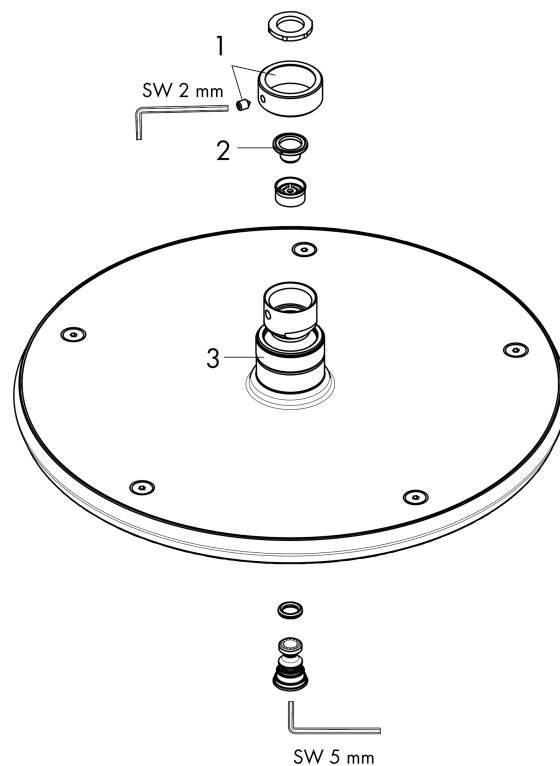

Locarno
Showerhead 240 1-Jet, 2.5 GPM
 Finish: **Chrome** Part no. : **04823000**

Description

Features

- showerhead size: 9 1/2" in
- Spray pattern: PowderRain
- Maximum flow rate: 2.5 GPM
- spray disc surface: Chrome

Item details

List Price \$ 682.00

Technology

Compliance / Sustainability

Product image

Scale drawing

Locarno
Showerhead 240 1-Jet, 2.5 GPM
Finish: **Chrome** Part no. : **04823000**

Exploded drawing

Year of production: >02/21

Locarno
Showerhead 240 1-Jet, 2.5 GPM
 Finish: **Chrome** Part no. : **04823000**

Spare parts list

Year of production: >02/21

Pos.	Description	Part no.	Price	PU
1	lock washer	98942000	-	1
2	filter	92672000	-	1
3	nut	97958000	-	1
a	seal	97606000	-	1
b	lever collar	97536000	-	1

Locarno

Wallbar, 24"

Finish: **chrome** Part no. : **04829000**

Description

Features

- Consists of: Wallbar, Handshower hose, Slider
- Hose nut: For shower hoses with a conical nut
- Stand pipe: 26,34 inch
- Shower bar diameter: 0.87"
- Profile stand pipe: round
- Angle-adjustable holder pivots left and right, slides easily and locks in place