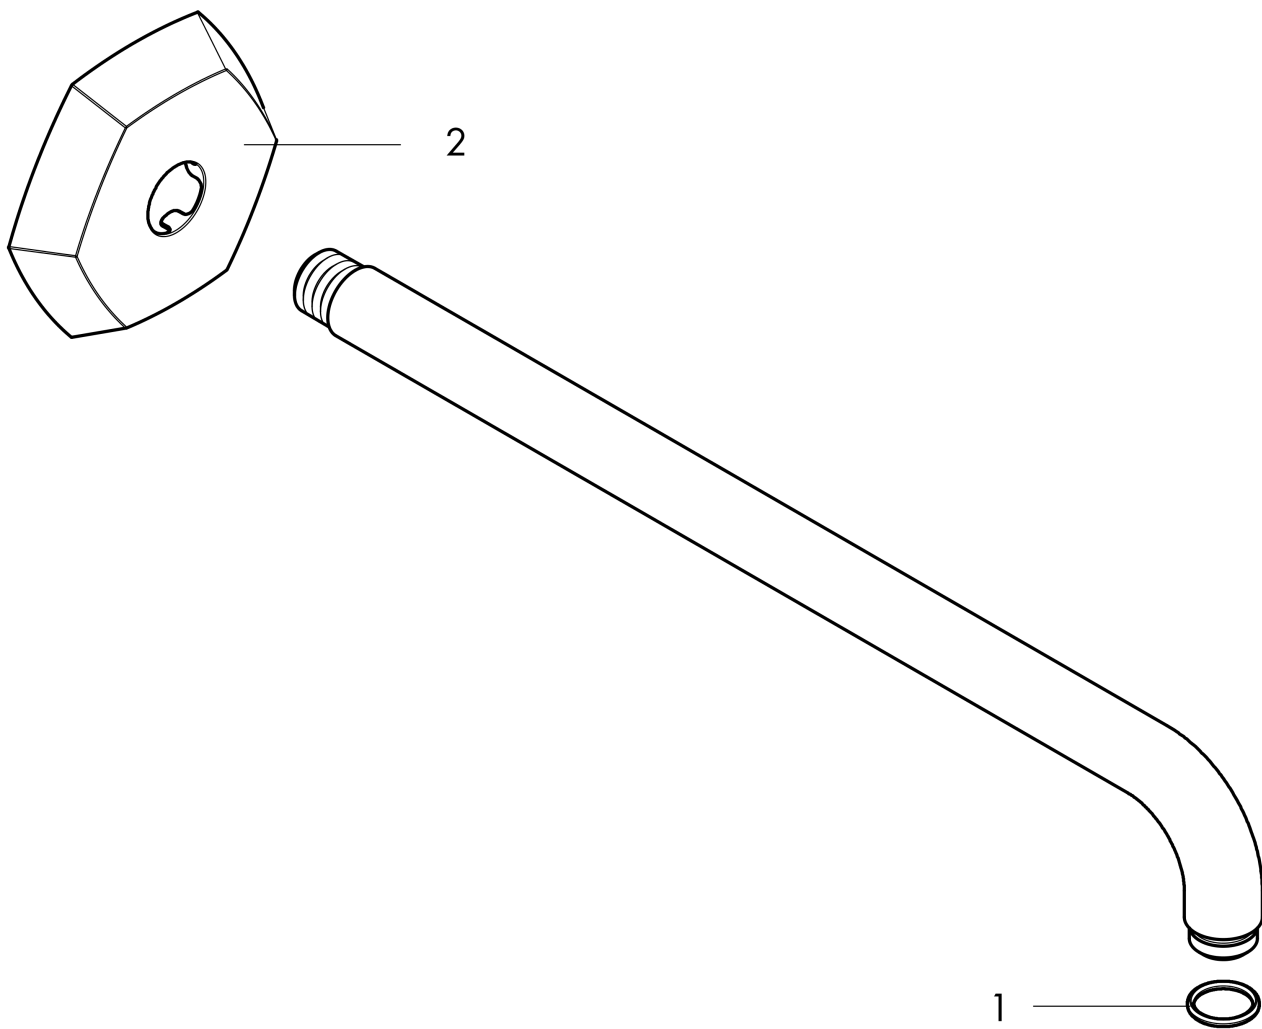

Locarno
Showerhead 240 1-Jet, 2.5 GPM
 Finish: **Chrome** Part no. : **04823000**

Description

Features

- showerhead size: 9 1/2" in
- Spray pattern: PowderRain
- Maximum flow rate: 2.5 GPM
- spray disc surface: Chrome

Locarno

Wallbar, 24"

Finish: **chrome** Part no. : **04829000**

Description

Features

- Consists of: Wallbar, Handshower hose, Slider
- Hose nut: For shower hoses with a conical nut
- Stand pipe: 26,34 inch
- Shower bar diameter: 0.87"
- Profile stand pipe: round
- Angle-adjustable holder pivots left and right, slides easily and locks in place

Features

- Solid Brass
- Connection type: 1/2" NPT
- Escutcheon, Showerarm

Item details

List Price \$ 236.00

Compliance / Sustainability

Product image

Scale drawing

**Locarno
Showerarm, 15"**

Finish: **chrome** Part no. : **04833000**

Exploded drawing

Year of production: >02/21

**Locarno
Showerarm, 15"**

Finish: **chrome** Part no. : **04833000**

Spare parts list

Year of production: >02/21

Pos.	Description	Part no.	Price	PU
1	O-ring 16x2	98133000	-	1
2	escutcheon	93890000	-	1