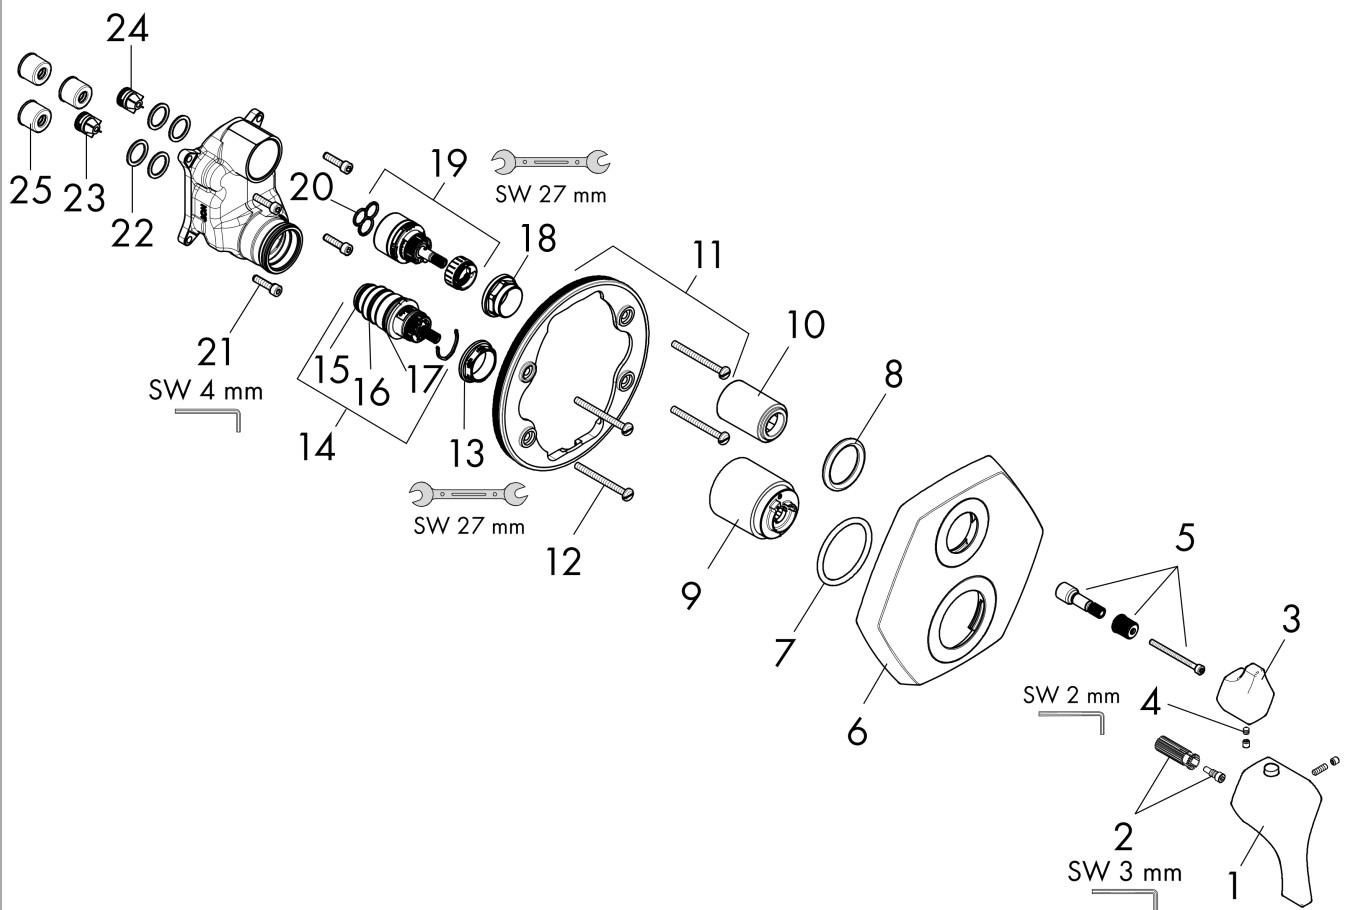

Locarno

Thermostatic Trim with Volume Control and Diverter

Finish: **chrome** Part no. : **04820000**

Exploded drawing

Year of production: >02/21

Locarno

Thermostatic Trim with Volume Control and Diverter

Finish: **chrome** Part no. : **04820000**

Spare parts list

Year of production: >02/21

Pos.	Description	Part no.	Price	PU
1	handle for thermostat	93917000	-	1
2	handle fixing set	95843000	-	1
3	handle	93918000	-	1
4	hollow set screw M4x5	92846000	-	1
5	adapter for handle	95252001	-	1
6	escutcheon	93919000	-	1
7	O-ring 44x4	98471000	-	1
8	O-ring 30x5	98153000	-	1
9	sleeve	92216000	-	1
10	sleeve	95253000	-	1
11	holder for escutcheon	98793000	-	1
12	set of fixing screws	96454000	-	1
13	nut	98913000	-	1
14	thermostat cartridge	98282000	-	1
15	O-ring 20x1,5	98197000	-	1
16	O-ring 25x1,5	98146000	-	1
17	O-ring 25x2,5	92146000	-	1
18	nut	95255000	-	1
19	shut off unit with selector	98283000	-	1
20	seal	95008000	-	1
21	set of screws	96525000	-	1
22	O-ring 16x2	98133000	-	1
23	non return valve (pressure-resistant up to 2 MPa)	92594000	-	1
24	set of non return valves DW 15	97350000	-	1
25	noise reduction	94073000	-	1
a	O-ring 36x2	98156000	-	1
b	extension 25 mm	13595000	-	1
c	set of fixing screws	97747000	-	1
d	compensation set 1°	95521000	-	1
e	cartridge for exchanged connections	92373000	-	1