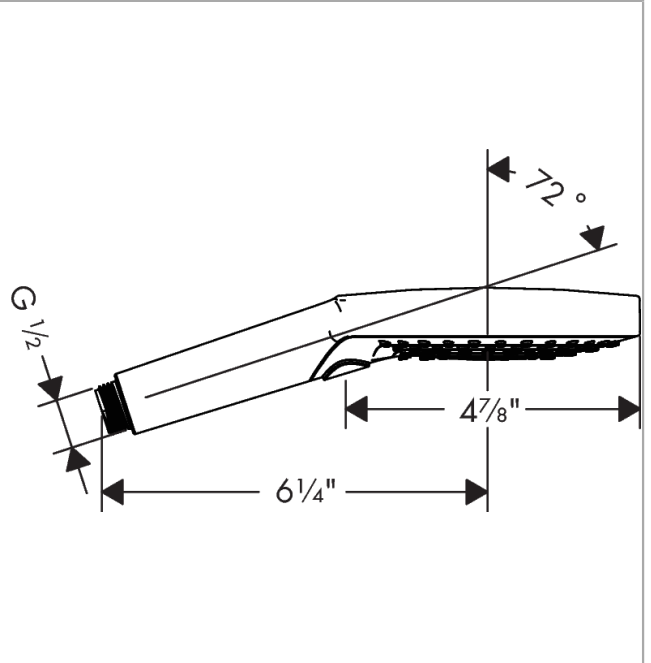

Item details

List Price \$ 197.00

Technology

Compliance / Sustainability

Product image

Scale drawing

Raindance Select S
Handshower 120 3-Jet PowderRain, 2.5 GPM
Finish: **chrome** Part no. : **26037001**

Exploded drawing