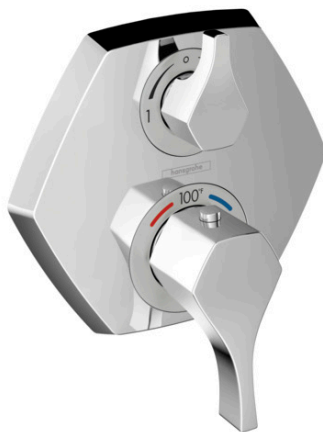

Locarno

Thermostatic Trim with Volume Control and Diverter

Finish: **chrome** Part no. : **04820000**

Description

Features

- Consists of: Thermostatic Trim
- Outlets may not be operated simultaneously
- Volume control and diverter for 2 functions
- Thermostatic cartridge
- Flow: 6.0 GPM (22.7 L/Min)
- Optimized for water-efficient shower products
- Anti-scald 100° safety stop

Item details

List Price $ 630.00

Compliance / Sustainability

Product image