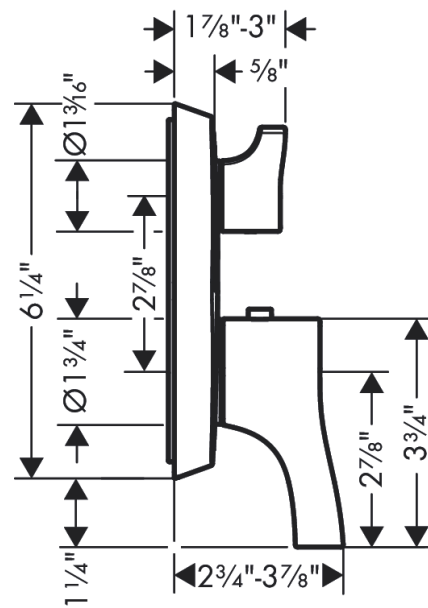

Scale drawing