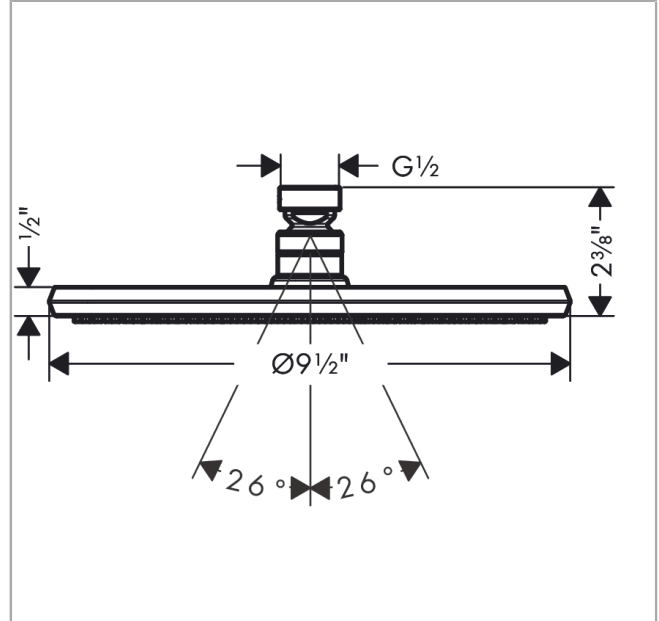

Locarno
Showerhead 240 1-Jet, 2.5 GPM
 Finish: **Chrome** Part no. : **04823000**

Description

Features

- showerhead size: 9 1/2" in
- Spray pattern: PowderRain
- Maximum flow rate: 2.5 GPM
- spray disc surface: Chrome

Item details

List Price \$ 682.00

Technology

Compliance / Sustainability

Product image

Scale drawing

Locarno
Showerhead 240 1-Jet, 2.5 GPM
Finish: **Chrome** Part no. : **04823000**

Exploded drawing

Year of production: >02/21

Locarno
Showerhead 240 1-Jet, 2.5 GPM
 Finish: **Chrome** Part no. : **04823000**

Spare parts list

Year of production: >02/21

Pos.	Description	Part no.	Price	PU
1	lock washer	98942000	-	1
2	filter	92672000	-	1
3	nut	97958000	-	1
a	seal	97606000	-	1
b	lever collar	97536000	-	1

Locarno

Wallbar, 24"

Finish: **chrome** Part no. : **04829000**

Description

Features

- Consists of: Wallbar, Handshower hose, Slider
- Hose nut: For shower hoses with a conical nut
- Stand pipe: 26,34 inch
- Shower bar diameter: 0.87"
- Profile stand pipe: round
- Angle-adjustable holder pivots left and right, slides easily and locks in place