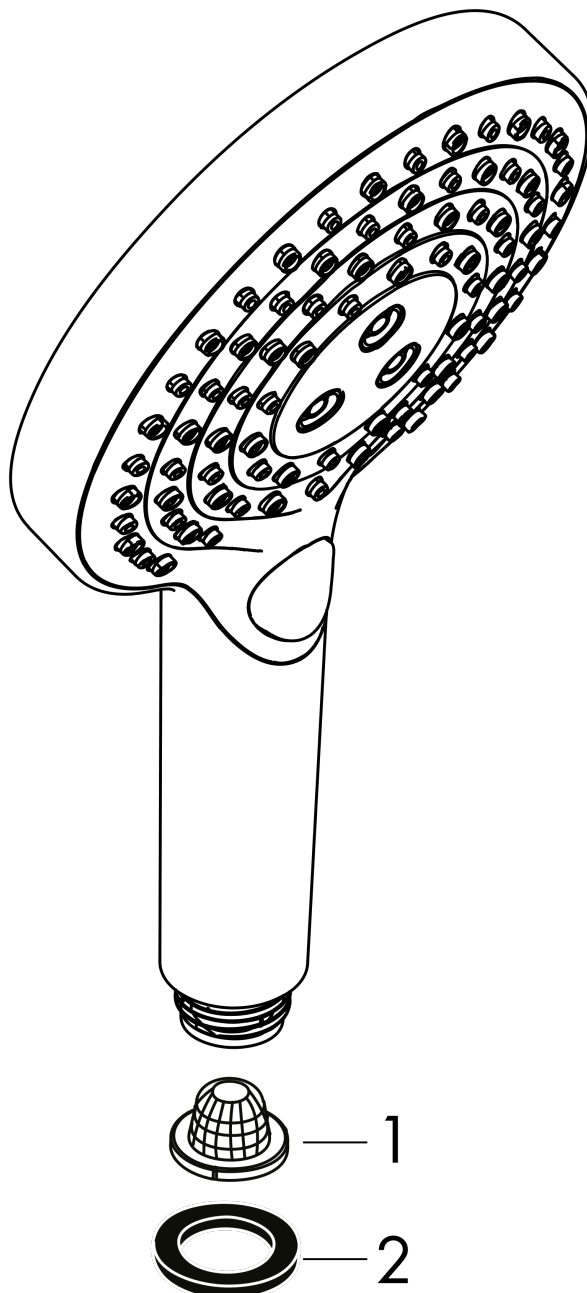

Locarno
Showerhead 240 1-Jet, 2.5 GPM
 Finish: **Chrome** Part no. : **04823000**

Description

Features

- showerhead size: 9 1/2" in
- Spray pattern: PowderRain
- Maximum flow rate: 2.5 GPM
- spray disc surface: Chrome

Locarno

Wallbar, 24"

Finish: **chrome** Part no. : **04829000**

Description

Features

- Consists of: Wallbar, Handshower hose, Slider
- Hose nut: For shower hoses with a conical nut
- Stand pipe: 26,34 inch
- Shower bar diameter: 0.87"
- Profile stand pipe: round
- Angle-adjustable holder pivots left and right, slides easily and locks in place

Item details

List Price \$ 197.00

Technology

Compliance / Sustainability

Product image

Scale drawing

Raindance Select S
Handshower 120 3-Jet PowderRain, 2.5 GPM
Finish: **chrome** Part no. : **26037001**

Exploded drawing

Year of production: >08/18

Raindance Select S
Handshower 120 3-Jet PowderRain, 2.5 GPM
 Finish: **chrome** Part no. : **26037001**

Spare parts list

Year of production: >08/18

Pos.	Description	Part no.	Price	PU
1	seal	98058000	-	1
2	filter	92672000	-	1