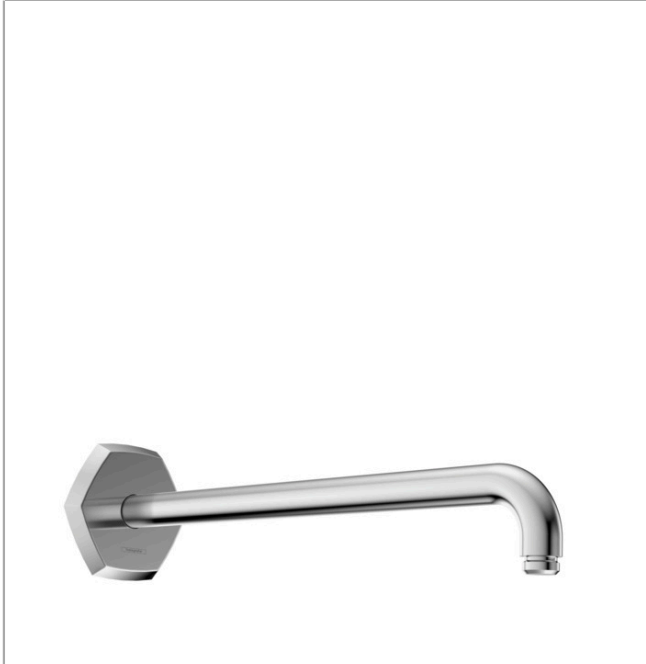

Locarno
Showerhead 240 1-Jet, 2.5 GPM
 Finish: **Chrome** Part no. : **04823000**

Description

Features

- showerhead size: 9 1/2" in
- Spray pattern: PowderRain
- Maximum flow rate: 2.5 GPM
- spray disc surface: Chrome

Locarno

Wallbar, 24"

Finish: **chrome** Part no. : **04829000**

Description

Features

- Consists of: Wallbar, Handshower hose, Slider
- Hose nut: For shower hoses with a conical nut
- Stand pipe: 26,34 inch
- Shower bar diameter: 0.87"
- Profile stand pipe: round
- Angle-adjustable holder pivots left and right, slides easily and locks in place

Item details

List Price \$ 242.00

Compliance / Sustainability

Product image

Scale drawing

**Locarno
Showerarm, 15"**

Finish: **chrome** Part no. : **04833000**

Description

Features

- Solid Brass
- Connection type: 1/2" NPT
- Escutcheon, Showerarm

Item details

List Price \$ 236.00

Compliance / Sustainability

Product image

Scale drawing

**Locarno
Showerarm, 15"**