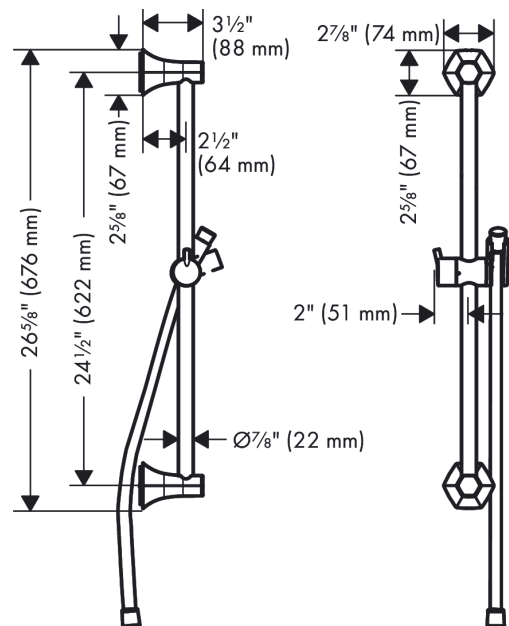

Locarno
Showerhead 240 1-Jet, 2.5 GPM
 Finish: **Chrome** Part no. : **04823000**

Description

Features

- showerhead size: 9 1/2" in
- Spray pattern: PowderRain
- Maximum flow rate: 2.5 GPM
- spray disc surface: Chrome

Locarno

Wallbar, 24"

Finish: **chrome** Part no. : **04829000**

Description

Features

- Consists of: Wallbar, Handshower hose, Slider
- Hose nut: For shower hoses with a conical nut
- Stand pipe: 26,34 inch
- Shower bar diameter: 0.87"
- Profile stand pipe: round
- Angle-adjustable holder pivots left and right, slides easily and locks in place

Item details

List Price \$ 242.00

Compliance / Sustainability

Product image

Scale drawing

**Locarno
Showerarm, 15"**

Finish: **chrome** Part no. : **04833000**

Description

Features

- Solid Brass
- Connection type: 1/2" NPT
- Escutcheon, Showerarm

Item details

List Price \$ 236.00

Compliance / Sustainability

Product image

Scale drawing

**Locarno
Showerarm, 15"**