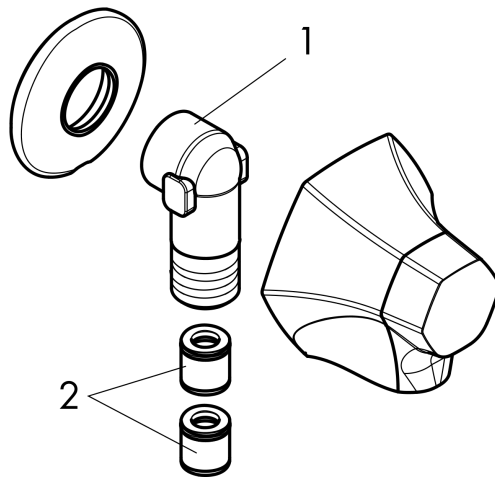

Locarno

Wallbar, 24"

Finish: **chrome** Part no. : **04829000**

Description

Features

- Consists of: Wallbar, Handshower hose, Slider
- Hose nut: For shower hoses with a conical nut
- Stand pipe: 26,34 inch
- Shower bar diameter: 0.87"
- Profile stand pipe: round
- Angle-adjustable holder pivots left and right, slides easily and locks in place

Locarno
Wall Outlet with Check Valves
 Finish: **chrome** Part no. : **04839000**

Description

Features

- Metal connection angle
- 1/2" NPT

Item details

List Price \$ 112.00

Compliance / Sustainability

Product image

Scale drawing

Locarno

Wall Outlet with Check Valves

Finish: **chrome** Part no. : **04839000**

Exploded drawing

Year of production: >02/21

Locarno

Wall Outlet with Check Valves

Finish: **chrome** Part no. : **04839000**

Spare parts list

Year of production: >02/21

Pos.	Description	Part no.	Price	PU
1	connection angel	98531001	-	1
2	set of non return valves DW 15	94074000	-	1

Raindance Select S
Handshower 120 3-Jet PowderRain, 2.5 GPM
 Finish: **chrome** Part no. : **26037001**