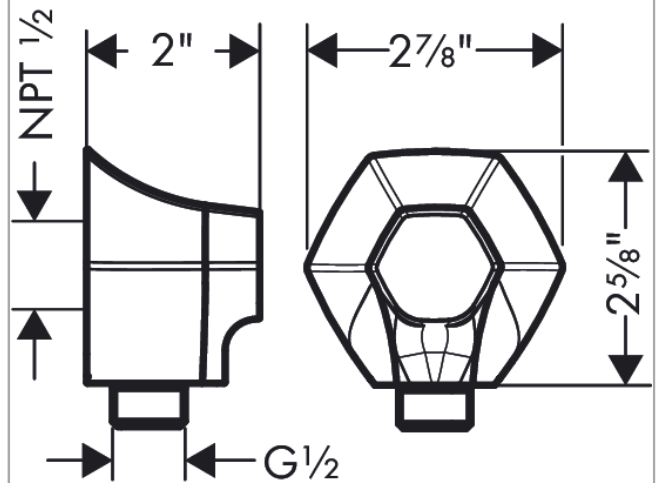

Scale drawing