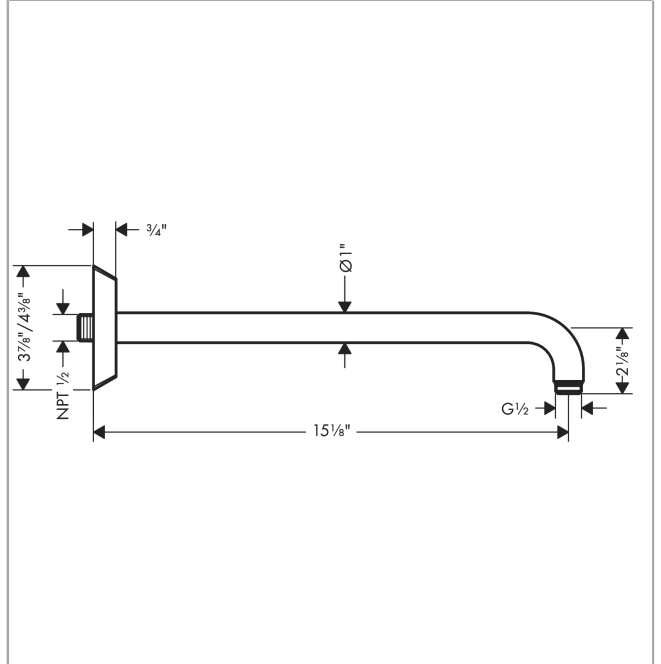

Features

- Solid Brass
- Connection type: 1/2" NPT
- Escutcheon, Showerarm

Item details

List Price \$ 236.00

Compliance / Sustainability

Product image

Scale drawing

**Locarno
Showerarm, 15"**