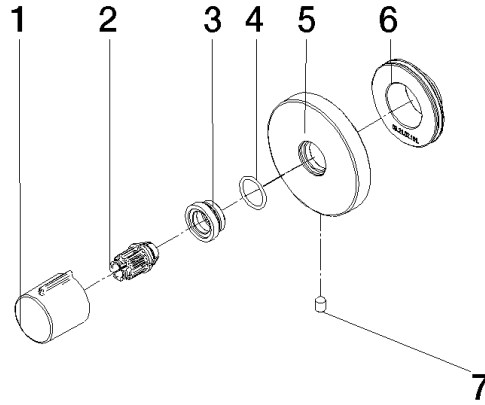

Number	Item Number	Designation	Number of units
1	90 15 02 065 00 90	cartridge	1
2	04 31 09 095 00 90	bar	1
3	09 11 02 162-06	cover	1
4	09 14 10 049 90	seal	1
5	09 21 02 112-06	sleeve	1
6	04 17 33 004 01-06	handle	1
7	09 21 33 010-13	handle	1
8	09 16 02 027 90	spring	1
9	09 30 30 136 90	screw	1
10	09 31 20 049-13	plug	1
11	12 178 970 90	Extension 1-3/4" -	1

36 310 660 Product version from 4/1/2024

- Flange diameter 2-3/8"
- Ceramic disc cartridge

	Chrome	36 310 660-00
	Brushed Platinum	36 310 660-06
	Platinum	36 310 660-08
	Dark Chrome	36 310 660-19
	Light Gold (PVD)	36 310 660-26
	Brushed Light Gold (PVD)	36 310 660-27
	Matte Black	36 310 660-33
	Brushed Dark Brass (PVD)	36 310 660-39
	Brushed Bronze (PVD)	36 310 660-42
	Brushed Chrome	36 310 660-93
	Brushed Dark Platinum	36 310 660-99

Required article

Rough for volume control clockwise-closing 1/2" - 35 621 970-90
0010
 •Min. rough in depth 2-1/2"
 •Max. rough in depth 4-1/2"

36 310 660 Product version from 4/1/2024

mm [inches]

Spare parts list

Number	Item Number	Designation	Number of units	Lead time
5	90 27 67 021 94-00	rosette	1.00	10
2	09 12 12 005 90	fixing cap	1.00	2
3	09 12 12 043-00	base	1.00	10
1	09 20 98 001-00	handle	1.00	10
7	09 31 11 004 90	pin	1.00	60
6	09 21 02 151 90	sleeve	1.00	2
4	09 14 10 017 90	seal	1.00	2