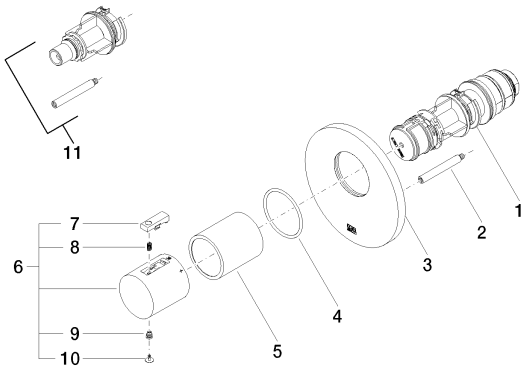

35 503 970-90 0010

xTOOL Concealed thermostat
rough without volume control
3/4" -

Bathtub - Meta

xTOOL Concealed thermostat without volume control 3/4" - platinum matte

Article number: 36 503 979-06

Spare parts list

Number	Item Number	Designation	Number of units
1	90 15 02 065 00 90	cartridge	1
2	04 31 09 095 00 90	bar	1
3	09 11 02 162-06	cover	1
4	09 14 10 049 90	seal	1
5	09 21 02 112-06	sleeve	1
6	04 17 33 004 01-06	handle	1
7	09 21 33 010-13	handle	1
8	09 16 02 027 90	spring	1
9	09 30 30 136 90	screw	1
10	09 31 20 049-13	plug	1
11	12 178 970 90	Extension 1-3/4" -	1

36 310 660 Product version from 4/1/2024

- Flange diameter 2-3/8"
- Ceramic disc cartridge

	Chrome	36 310 660-00
	Brushed Platinum	36 310 660-06
	Platinum	36 310 660-08
	Dark Chrome	36 310 660-19
	Light Gold (PVD)	36 310 660-26
	Brushed Light Gold (PVD)	36 310 660-27
	Matte Black	36 310 660-33
	Brushed Dark Brass (PVD)	36 310 660-39
	Brushed Bronze (PVD)	36 310 660-42
	Brushed Chrome	36 310 660-93
	Brushed Dark Platinum	36 310 660-99

Number	Item Number	Designation	Number of units	Lead time
5	90 27 67 021 94-00	rosette	1.00	10
2	09 12 12 005 90	fixing cap	1.00	2
3	09 12 12 043-00	base	1.00	10
1	09 20 98 001-00	handle	1.00	10
7	09 31 11 004 90	pin	1.00	60
6	09 21 02 151 90	sleeve	1.00	2
4	09 14 10 017 90	seal	1.00	2