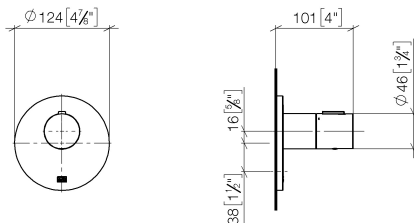

Bathtub - Meta

xTOOL Concealed thermostat without volume control 3/4" - platinum matte

Article number: 36 503 979-06

- Cover plate Ø 4-7/8"
- Temperature control handle with safety lock at 100 °F/ 38°C
- Thermostat cartridge
- Fittings group in compliance with DIN 4109: 2

platinum matte

Accessory is required for this item.

Discontinued items available to order until 31.12.9999

Dimensional drawing

mm [inches]

All dimensions in mm / inch = mm x 0,0394

Bathtub - Meta

xTOOL Concealed thermostat without volume control 3/4" - platinum matte

Required article

Rough for volume control clockwise-closing 1/2" - 35 621 970-90
0010
 •Min. rough in depth 2-1/2"
 •Max. rough in depth 4-1/2"

36 310 660 Product version from 4/1/2024

mm [inches]

Spare parts list

Number	Item Number	Designation	Number of units	Lead time
5	90 27 67 021 94-00	rosette	1.00	10
2	09 12 12 005 90	fixing cap	1.00	2
3	09 12 12 043-00	base	1.00	10
1	09 20 98 001-00	handle	1.00	10
7	09 31 11 004 90	pin	1.00	60
6	09 21 02 151 90	sleeve	1.00	2
4	09 14 10 017 90	seal	1.00	2