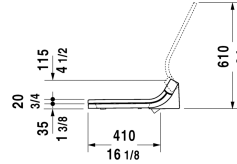

SensoWash® Starck SensoWash® Starck shower-toilet seat for Starck 2, Starck 3 and Darling New* # 610000001040100

| < 14 5/8" Inch > |

SensoWash® Starck shower-toilet seat for Starck 2, Starck 3 and Darling New*	Dimension	Weight	Order number
Rear-, Lady- and Comfortwash, individual adjustment of water-, air- and seat surface temperature as well as nozzle position and jet strength, power actuated lid and seat, night light, 2 individually programmable user profiles, remote control included, self-cleaning wand, on / off-button, Quick release: easy seat unit removal and attachment			
Colors			
00 White			
Variant			
AC 100-120V, 50-60 Hz, USA, Canada	14 5/8" x 20 1/4" Inch	12.6 lb	610000001040100
Infobox			
Install a water water softener with water hardness ≥ 2.4 mmol/l ($\geq 14^\circ$ dH or 24° fH).			
Suitable products			
Two-Piece toilet (without tank), suitable for SensoWash Starck, syphonic, 12" rough-in, vertical outlet, cUPC® listed*, 1.28 gpf, 14 5/8" x 27 3/4" Inch	14 5/8" x 27 3/4" Inch		212501
One-Piece toilet suitable for SensoWash Starck, syphonic, 12" rough-in, with single flush mechanism, with side lever, 3" flapper valve, vertical outlet, cUPC® listed*, 1.28 gpf, 14 5/8" x 28 1/8" Inch	14 5/8" x 28 1/8" Inch		212001
Toilet wall-mounted washdown model, suitable for SensoWash Starck, Durafix included, cUPC® listed*, 14 1/8" x 24 3/8" Inch	14 1/8" x 24 3/8" Inch		222609
Toilet wall-mounted washdown model, Durafix included, suitable for SensoWash Starck, cUPC® listed*, 14 3/5" x 24 5/8" Inch	14 3/5" x 24 5/8" Inch		254409
One-Piece toilet back-to-wall, syphonic, 12" rough-in, with single flush piston valve, top flush, suitable for SensoWash Starck, vertical outlet, cUPC® listed*, 1.28 gpf, 15 3/4" x 28 1/8" Inch	15 3/4" x 28 1/8" Inch		212301
Two-Piece toilet (without tank), suitable for SensoWash Starck, syphonic, 12" rough-in, vertical outlet, cUPC® listed*, 1.28 gpf, 14 5/8" x 27 1/2" Inch	14 5/8" x 27 1/2" Inch		212601