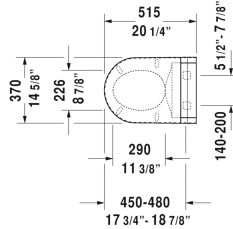

SensoWash® Starck SensoWash® Starck shower-toilet seat for Starck 2, Starck 3 and Darling New* # 610000001040100

| < 14 5/8" Inch > |

SensoWash® Starck shower-toilet seat for Starck 2, Starck 3 and Darling New*	Dimension	Weight	Order number
Rear-, Lady- and Comfortwash, individual adjustment of water-, air- and seat surface temperature as well as nozzle position and jet strength, power actuated lid and seat, night light, 2 individually programmable user profiles, remote control included, self-cleaning wand, on / off-button, Quick release: easy seat unit removal and attachment			
Colors			
00 White			
Variant			
AC 100-120V, 50-60 Hz, USA, Canada	14 5/8" x 20 1/4" Inch	12.6 lb	610000001040100
Infobox			
Install a water water softener with water hardness ≥ 2.4 mmol/l ($\geq 14^\circ$ dH or 24° fH).			
Suitable products			
Two-Piece toilet (without tank), suitable for SensoWash Starck, syphonic, 12" rough-in, vertical outlet, cUPC® listed*, 1.28 gpf, 14 5/8" x 27 3/4" Inch	14 5/8" x 27 3/4" Inch		212501
One-Piece toilet suitable for SensoWash Starck, syphonic, 12" rough-in, with single flush mechanism, with side lever, 3" flapper valve, vertical outlet, cUPC® listed*, 1.28 gpf, 14 5/8" x 28 1/8" Inch	14 5/8" x 28 1/8" Inch		212001
Toilet wall-mounted washdown model, suitable for SensoWash Starck, Durafix included, cUPC® listed*, 14 1/8" x 24 3/8" Inch	14 1/8" x 24 3/8" Inch		222609
Toilet wall-mounted washdown model, Durafix included, suitable for SensoWash Starck, cUPC® listed*, 14 3/5" x 24 5/8" Inch	14 3/5" x 24 5/8" Inch		254409
One-Piece toilet back-to-wall, syphonic, 12" rough-in, with single flush piston valve, top flush, suitable for SensoWash Starck, vertical outlet, cUPC® listed*, 1.28 gpf, 15 3/4" x 28 1/8" Inch	15 3/4" x 28 1/8" Inch		212301
Two-Piece toilet (without tank), suitable for SensoWash Starck, syphonic, 12" rough-in, vertical outlet, cUPC® listed*, 1.28 gpf, 14 5/8" x 27 1/2" Inch	14 5/8" x 27 1/2" Inch		212601