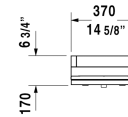

SensoWash® Starck SensoWash® Starck shower-toilet seat for Starck 2, Starck 3 and Darling New* # 610000001040100

| < 14 5/8" Inch > |

SensoWash® Starck shower-toilet seat for Starck 2, Starck 3 and Darling New*	Dimension	Weight	Order number
Rear-, Lady- and Comfortwash, individual adjustment of water-, air- and seat surface temperature as well as nozzle position and jet strength, power actuated lid and seat, night light, 2 individually programmable user profiles, remote control included, self-cleaning wand, on / off-button, Quick release: easy seat unit removal and attachment			
Colors			
00 White			
Variant			
AC 100-120V, 50-60 Hz, USA, Canada	14 5/8" x 20 1/4" Inch	12.6 lb	610000001040100
Infobox			
Install a water water softener with water hardness ≥ 2.4 mmol/l ($\geq 14^\circ$ dH or 24° fH).			
Suitable products			
Two-Piece toilet (without tank), suitable for SensoWash Starck, syphonic, 12" rough-in, vertical outlet, cUPC® listed*, 1.28 gpf, 14 5/8" x 27 3/4" Inch	14 5/8" x 27 3/4" Inch		212501
One-Piece toilet suitable for SensoWash Starck, syphonic, 12" rough-in, with single flush mechanism, with side lever, 3" flapper valve, vertical outlet, cUPC® listed*, 1.28 gpf, 14 5/8" x 28 1/8" Inch	14 5/8" x 28 1/8" Inch		212001
Toilet wall-mounted washdown model, suitable for SensoWash Starck, Durafix included, cUPC® listed*, 14 1/8" x 24 3/8" Inch	14 1/8" x 24 3/8" Inch		222609
Toilet wall-mounted washdown model, Durafix included, suitable for SensoWash Starck, cUPC® listed*, 14 3/5" x 24 5/8" Inch	14 3/5" x 24 5/8" Inch		254409
One-Piece toilet back-to-wall, syphonic, 12" rough-in, with single flush piston valve, top flush, suitable for SensoWash Starck, vertical outlet, cUPC® listed*, 1.28 gpf, 15 3/4" x 28 1/8" Inch	15 3/4" x 28 1/8" Inch		212301
Two-Piece toilet (without tank), suitable for SensoWash Starck, syphonic, 12" rough-in, vertical outlet, cUPC® listed*, 1.28 gpf, 14 5/8" x 27 1/2" Inch	14 5/8" x 27 1/2" Inch		212601