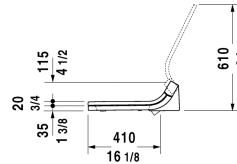

**SKU: 2126510000**

Duravit

Specifications Currently Unavailable

**SensoWash® Starck SensoWash® Starck shower-toilet seat for Starck 2, Starck 3 and Darling New\* # 610000001040100**

| < 14 5/8" Inch > |

SensoWash® Starck shower-toilet seat for Starck 2, Starck 3 and Darling New*	Dimension	Weight	Order number
Rear-, Lady- and Comfortwash, individual adjustment of water-, air- and seat surface temperature as well as nozzle position and jet strength, power actuated lid and seat, night light, 2 individually programmable user profiles, remote control included, self-cleaning wand, on / off-button, Quick release: easy seat unit removal and attachment			
<b>Colors</b>			
00 White			
<b>Variant</b>			
AC 100-120V, 50-60 Hz, USA, Canada	14 5/8" x 20 1/4" Inch	12.6 lb	610000001040100
<b>Infobox</b>			
Install a water water softener with water hardness $\geq 2.4$ mmol/l ( $\geq 14^\circ$ dH or $24^\circ$ fH).			
<b>Suitable products</b>			
Two-Piece toilet (without tank), suitable for SensoWash Starck, syphonic, 12" rough-in, vertical outlet, cUPC® listed*, 1.28 gpf, 14 5/8" x 27 3/4" Inch	14 5/8" x 27 3/4" Inch		212501
One-Piece toilet suitable for SensoWash Starck, syphonic, 12" rough-in, with single flush mechanism, with side lever, 3" flapper valve, vertical outlet, cUPC® listed*, 1.28 gpf, 14 5/8" x 28 1/8" Inch	14 5/8" x 28 1/8" Inch		212001
Toilet wall-mounted washdown model, suitable for SensoWash Starck, Durafix included, cUPC® listed*, 14 1/8" x 24 3/8" Inch	14 1/8" x 24 3/8" Inch		222609
Toilet wall-mounted washdown model, Durafix included, suitable for SensoWash Starck, cUPC® listed*, 14 3/5" x 24 5/8" Inch	14 3/5" x 24 5/8" Inch		254409
One-Piece toilet back-to-wall, syphonic, 12" rough-in, with single flush piston valve, top flush, suitable for SensoWash Starck, vertical outlet, cUPC® listed*, 1.28 gpf, 15 3/4" x 28 1/8" Inch	15 3/4" x 28 1/8" Inch		212301
Two-Piece toilet (without tank), suitable for SensoWash Starck, syphonic, 12" rough-in, vertical outlet, cUPC® listed*, 1.28 gpf, 14 5/8" x 27 1/2" Inch	14 5/8" x 27 1/2" Inch		212601