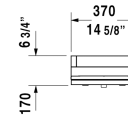

**SKU: 2126510000**

Duravit

Specifications Currently Unavailable

**SensoWash® Starck SensoWash® Starck shower-toilet seat for Starck 2, Starck 3 and Darling New\* # 610000001040100**

| < 14 5/8" Inch > |

SensoWash® Starck shower-toilet seat for Starck 2, Starck 3 and Darling New*	Dimension	Weight	Order number
Rear-, Lady- and Comfortwash, individual adjustment of water-, air- and seat surface temperature as well as nozzle position and jet strength, power actuated lid and seat, night light, 2 individually programmable user profiles, remote control included, self-cleaning wand, on / off-button, Quick release: easy seat unit removal and attachment			
<b>Colors</b>			
00 White			
<b>Variant</b>			
AC 100-120V, 50-60 Hz, USA, Canada	14 5/8" x 20 1/4" Inch	12.6 lb	610000001040100
<b>Infobox</b>			
Install a water water softener with water hardness $\geq 2.4$ mmol/l ( $\geq 14^\circ$ dH or $24^\circ$ fH).			
<b>Suitable products</b>			
Two-Piece toilet (without tank), suitable for SensoWash Starck, syphonic, 12" rough-in, vertical outlet, cUPC® listed*, 1.28 gpf, 14 5/8" x 27 3/4" Inch	14 5/8" x 27 3/4" Inch		212501
One-Piece toilet suitable for SensoWash Starck, syphonic, 12" rough-in, with single flush mechanism, with side lever, 3" flapper valve, vertical outlet, cUPC® listed*, 1.28 gpf, 14 5/8" x 28 1/8" Inch	14 5/8" x 28 1/8" Inch		212001
Toilet wall-mounted washdown model, suitable for SensoWash Starck, Durafix included, cUPC® listed*, 14 1/8" x 24 3/8" Inch	14 1/8" x 24 3/8" Inch		222609
Toilet wall-mounted washdown model, Durafix included, suitable for SensoWash Starck, cUPC® listed*, 14 3/5" x 24 5/8" Inch	14 3/5" x 24 5/8" Inch		254409
One-Piece toilet back-to-wall, syphonic, 12" rough-in, with single flush piston valve, top flush, suitable for SensoWash Starck, vertical outlet, cUPC® listed*, 1.28 gpf, 15 3/4" x 28 1/8" Inch	15 3/4" x 28 1/8" Inch		212301
Two-Piece toilet (without tank), suitable for SensoWash Starck, syphonic, 12" rough-in, vertical outlet, cUPC® listed*, 1.28 gpf, 14 5/8" x 27 1/2" Inch	14 5/8" x 27 1/2" Inch		212601