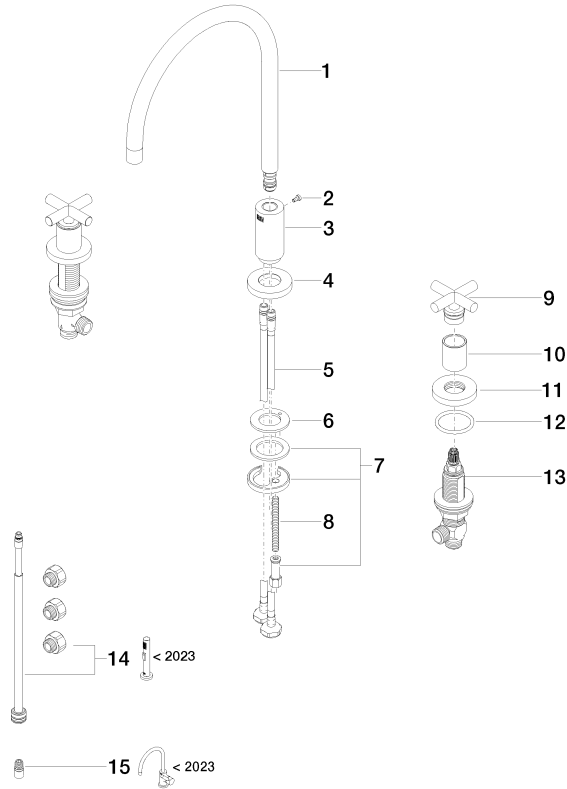

20 816 892 Product version from 4/1/2024

- 235mm projection
- pivotable spout 360°
- air-enriched flow
- height of mixer 370 mm
- height up to aerator 212 mm
- hole diameter spout 35 mm
- hole diameter valve 32 mm
- max. flow 5.7 l/min at 3 bar flow pressure
- lead-free
- This product can help a building meet the requirements of Green Building Rating Systems, e.g. LEED®, BREEAM®, DGNB

Recommended miscellaneous

AIR SWITCH Control button - Chrome 10 713 970-00

Recommended miscellaneous

Dispenser with rosette - Chrome 82 444 970-00

Spare parts list

No.	Item Number	Name	Quantity used	Delivery time
	5 04 30 04 019 00 90	hose	2.00	2
	15 90 24 03 537 01 90	adaptor	1.00	2
	1 90 28 22 226 02-00	spout	1.00	10
	12 90 14 10 043 00 90	seal	2.00	2
	3 09 11 10 036-00	connection	1.00	10
	7 04 30 11 038 00 90	fixing set	1.00	2
	13 90 17 11 040 51 90	side panel	2.00	2
	6 09 14 05 047 90	seal	1.00	2
	4 09 28 10 140-00	ring	1.00	10
	11 09 27 89 105-00	rosette	2.00	10
	2 09 30 30 057 90	screw	1.00	2
	14 90 17 09 046 13 90	conversion kit	1.00	2
	10 09 21 02 140-00	sleeve	2.00	10
	9 90 20 89 010 10-00	handle	2.00	10
	8 09 31 11 011 90	pin	1.00	2

Side spray set - Brushed Champagne (22kt Gold)

SERIES-VARIOUS

27 713 970 Product version from 3/1/2023

- With round flange
- Spray mode
- Integrated diverter
- Total height 6-1/4"
- Side spray hole diameter 1-1/4"
- Fabric braided spray hose 59"
- Sprayface with descaling system
- lead-free

Number	Item Number	Designation	Number of units	Lead time
4	04 23 10 047 00 92	fixing set	1.00	2
3	90 18 40 085 00 90	sleeve	1.00	2
2	09 30 01 085-46	rosette	1.00	30
1	90 12 11 098 11-46	shower	1.00	-
Spare part can no longer be ordered, please order the replacement item				
5	09 23 01 039 90	sieve	1.00	2
9	90 28 20 068 00 90	connection	1.00	2
8	90 17 09 046 12 90	diverter	1.00	2
7	90 24 03 241 00 90	nipple	1.00	2
6	90 30 02 062 00-46	hose	1.00	-
Spare part can no longer be ordered, please order the replacement item				