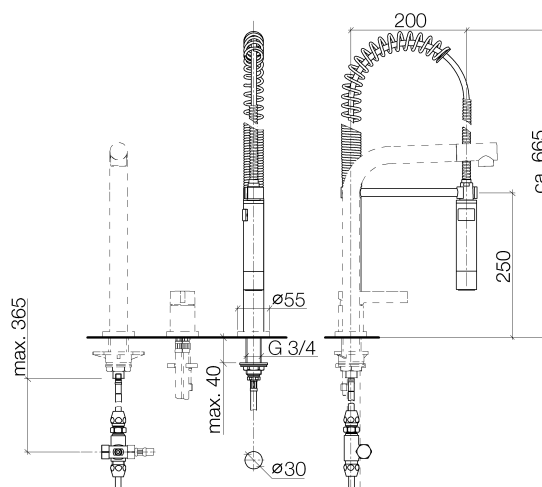

20 816 892 Product version from 4/1/2024

- 235mm projection
- pivotable spout 360°
- air-enriched flow
- height of mixer 370 mm
- height up to aerator 212 mm
- hole diameter spout 35 mm
- hole diameter valve 32 mm
- max. flow 5.7 l/min at 3 bar flow pressure
- lead-free
- This product can help a building meet the requirements of Green Building Rating Systems, e.g. LEED®, BREEAM®, DGNB

### Spare parts list

No.	Item Number	Name	Quantity used	Delivery time
	5 04 30 04 019 00 90	hose	2.00	2
	15 90 24 03 537 01 90	adaptor	1.00	2
	1 90 28 22 226 02-00	spout	1.00	10
	12 90 14 10 043 00 90	seal	2.00	2
	3 09 11 10 036-00	connection	1.00	10
	7 04 30 11 038 00 90	fixing set	1.00	2
	13 90 17 11 040 51 90	side panel	2.00	2
	6 09 14 05 047 90	seal	1.00	2
	4 09 28 10 140-00	ring	1.00	10
	11 09 27 89 105-00	rosette	2.00	10
	2 09 30 30 057 90	screw	1.00	2
	14 90 17 09 046 13 90	conversion kit	1.00	2
	10 09 21 02 140-00	sleeve	2.00	10
	9 90 20 89 010 10-00	handle	2.00	10
	8 09 31 11 011 90	pin	1.00	2

### Product specifications

- 26 1/8" approximate height of Profi spray
- Automatic diverter
- Hand spray arm can be pivoted and locked into place
- Can be installed with or without flange
- Flange diameter 2 1/8"
- Hand spray with descaling system designed to be combined with fittings of the TARA ULTRA, ELIO and META 02 series
- Internal backflow preventer.