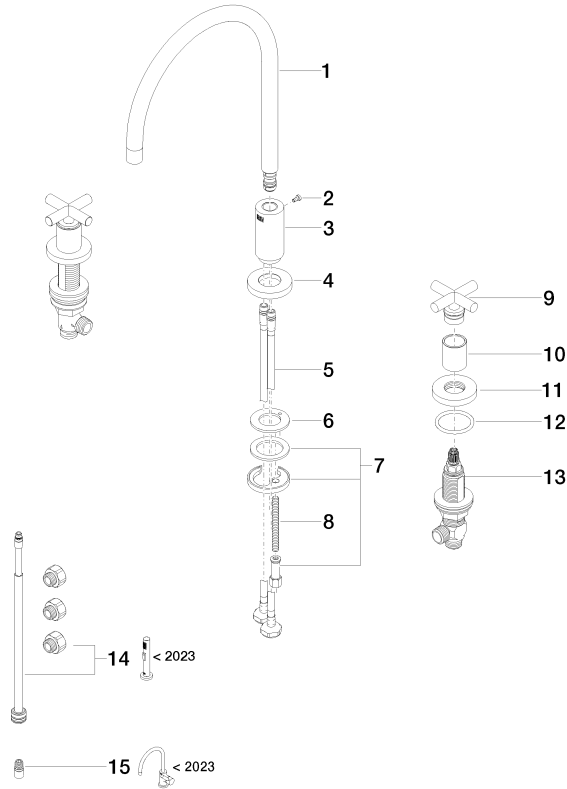

### Spare parts list

No.	Item Number	Name	Quantity used	Delivery time
	5 04 30 04 019 00 90	hose	2.00	2
	15 90 24 03 537 01 90	adaptor	1.00	2
	1 90 28 22 226 02-00	spout	1.00	10
	12 90 14 10 043 00 90	seal	2.00	2
	3 09 11 10 036-00	connection	1.00	10
	7 04 30 11 038 00 90	fixing set	1.00	2
	13 90 17 11 040 51 90	side panel	2.00	2
	6 09 14 05 047 90	seal	1.00	2
	4 09 28 10 140-00	ring	1.00	10
	11 09 27 89 105-00	rosette	2.00	10
	2 09 30 30 057 90	screw	1.00	2
	14 90 17 09 046 13 90	conversion kit	1.00	2
	10 09 21 02 140-00	sleeve	2.00	10
	9 90 20 89 010 10-00	handle	2.00	10
	8 09 31 11 011 90	pin	1.00	2

### Product specifications

- 26 1/8" approximate height of Profi spray
- Automatic diverter
- Hand spray arm can be pivoted and locked into place
- Can be installed with or without flange
- Flange diameter 2 1/8"
- Hand spray with descaling system designed to be combined with fittings of the TARA ULTRA, ELIO and META 02 series
- Internal backflow preventer.

### Surfaces

- chrome 27789970-000010
- matt platinum 27789970-060010

**Exploded assembly drawing**

**Order quantity**

<b>No.</b>	<b>Article number</b>	<b>Name</b>	<b>Installation quantity</b>
1	0424020461090	pipe	1
2	04233004000ff	threaded connector	2
3	0924031681090	nipple	1
4	09142000290	seal	2
5	0417090461090	diverter	1
6	0924041121090	nipple	1
7	09141003390	seal	1
8	0421100311090	diverter	1
9	09230103990	insert	2
10	0421020060092	cap	1
11	0423100040390	fixing set	1
12	09300406790	hose	1
13	092810064ff	rosette	1
14	09141012090	seal	1
15	09111006610ff	connection	1
16	09141003190	seal	1
17	04172001400ff	holder	1
18	09311104990	pin	1
19	09141501290	ring	1
20	09141000390	seal	1
21	09300106710ff	adaptor	1
22	09230104090	back-flow preventer	1
23	09230104790	back-flow preventer	1
24	093002065ff	hose	1
25	09160203490	spring	1
26	09184003590	sleeve	1
27	04121109410ff	shower	1