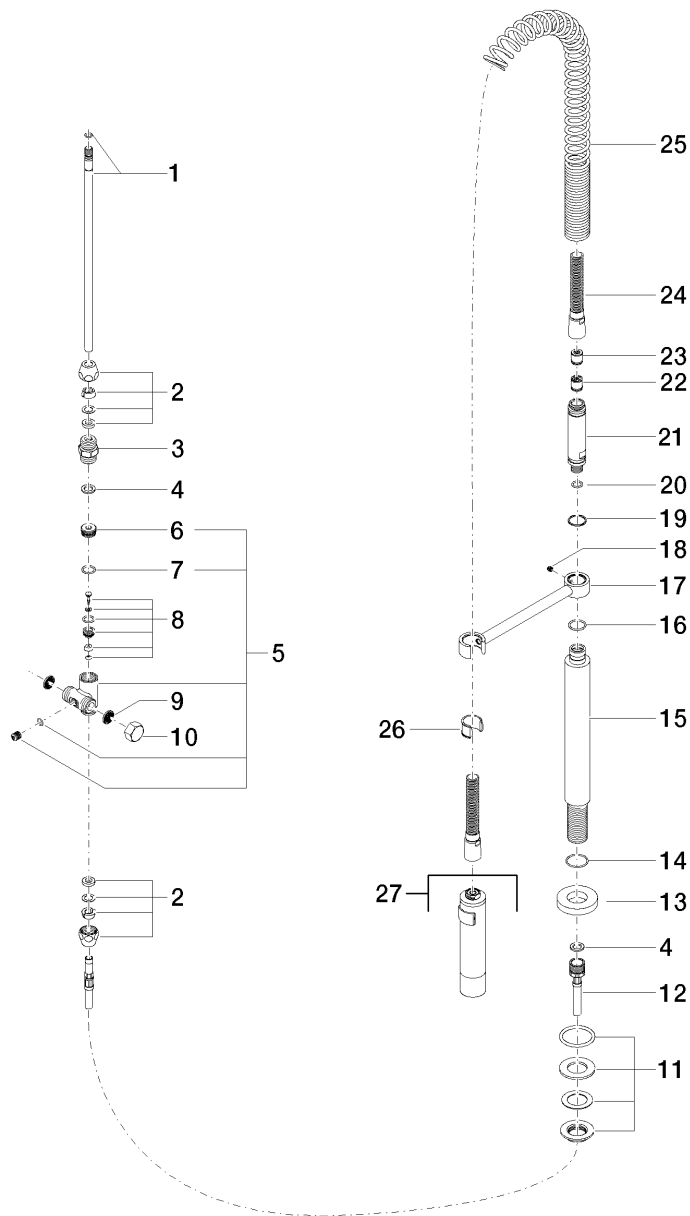

### Spare parts list

No.	Item Number	Name	Quantity used	Delivery time
	5 04 30 04 019 00 90	hose	2.00	2
	15 90 24 03 537 01 90	adaptor	1.00	2
	1 90 28 22 226 02-00	spout	1.00	10
	12 90 14 10 043 00 90	seal	2.00	2
	3 09 11 10 036-00	connection	1.00	10
	7 04 30 11 038 00 90	fixing set	1.00	2
	13 90 17 11 040 51 90	side panel	2.00	2
	6 09 14 05 047 90	seal	1.00	2
	4 09 28 10 140-00	ring	1.00	10
	11 09 27 89 105-00	rosette	2.00	10
	2 09 30 30 057 90	screw	1.00	2
	14 90 17 09 046 13 90	conversion kit	1.00	2
	10 09 21 02 140-00	sleeve	2.00	10
	9 90 20 89 010 10-00	handle	2.00	10
	8 09 31 11 011 90	pin	1.00	2

### Product specifications

- 26 1/8" approximate height of Profi spray
- Automatic diverter
- Hand spray arm can be pivoted and locked into place
- Can be installed with or without flange
- Flange diameter 2 1/8"
- Hand spray with descaling system designed to be combined with fittings of the TARA ULTRA, ELIO and META 02 series
- Internal backflow preventer.

### Surfaces

- chrome 27789970-000010
- matt platinum 27789970-060010

**Exploded assembly drawing**

**Order quantity**

<b>No.</b>	<b>Article number</b>	<b>Name</b>	<b>Installation quantity</b>
1	0424020461090	pipe	1
2	04233004000ff	threaded connector	2
3	0924031681090	nipple	1
4	09142000290	seal	2
5	0417090461090	diverter	1
6	0924041121090	nipple	1
7	09141003390	seal	1
8	0421100311090	diverter	1
9	09230103990	insert	2
10	0421020060092	cap	1
11	0423100040390	fixing set	1
12	09300406790	hose	1
13	092810064ff	rosette	1
14	09141012090	seal	1
15	09111006610ff	connection	1
16	09141003190	seal	1
17	04172001400ff	holder	1
18	09311104990	pin	1
19	09141501290	ring	1
20	09141000390	seal	1
21	09300106710ff	adaptor	1
22	09230104090	back-flow preventer	1
23	09230104790	back-flow preventer	1
24	093002065ff	hose	1
25	09160203490	spring	1
26	09184003590	sleeve	1
27	04121109410ff	shower	1