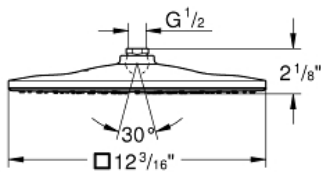

RAINSHOWER MONO 310 CUBE

Shower Head 1 Spray

MODEL # 26570000

Pure Freude
an Wasser

GROHE

Product Description:
RAINSHOWER MONO 310 CUBE
Shower Head 1 Spray

Standard Specification:

- GROHE PureRain
- Ball joint with turning angle $\pm 10^\circ$
- 1/2" Connection thread
- GROHE EcoJoy 1.75 gpm (6.6 l/min) flow limiter
- GROHE DreamSpray perfect spray pattern
- GROHE StarLight chrome finish
- SpeedClean anti-lime system

Applicable Codes & Standards:

- Energy Policy Act of 1992
- ASME A112.18.1/CSA B125.1
- EPA WaterSense®
- CalGreen

Color:

- 26570000 StarLight Chrome