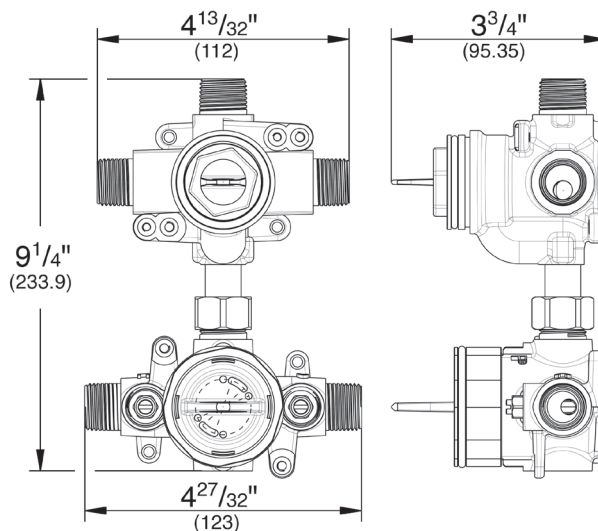

Product Width 207.50 mm

35 117

GROHSAFE™ 3.0

PRESSURE BALANCE ROUGH-IN VALVE WITH INTEGRATED DIVERTER

Pure Freude
an Wasser

STANDARD SPECIFICATION:

- Flat Back for sturdy, quick installation
- Pre-installed Flush Plug with Fixation Ring to speed up testing and flushing the lines
- Convertible Flush Plug/Test Cap to accommodate single and multiple valve installations
- Aligned Inlets & Outlets to eliminate misaligned piping and rough-in mistakes due to different rough-in depths
- 2-Way/3-Way Convertible for one valve that makes specification & installation simple
- Made of DZR Brass to provide a corrosion resistant valve that can be installed in areas of with harsh water conditions
- ½ NPT

PART OF **LIXIL**

35 117

GROHSAFE™ 3.0

PRESSURE BALANCE ROUGH-IN VALVE WITH INTEGRATED DIVERTER

*Pure Freude
an Wasser*

TECHNICAL DATA:

Product Height	177 mm
Product Length	95 mm
Product Width	123 mm

RAINSHOWER MONO 310 CUBE

Shower Head 1 Spray

MODEL # 26570000

Pure Freude
an Wasser

GROHE

Product Description:
RAINSHOWER MONO 310 CUBE
Shower Head 1 Spray

Standard Specification:

- GROHE PureRain
- Ball joint with turning angle $\pm 10^\circ$
- 1/2" Connection thread
- GROHE EcoJoy 1.75 gpm (6.6 l/min) flow limiter
- GROHE DreamSpray perfect spray pattern
- GROHE StarLight chrome finish
- SpeedClean anti-lime system

Product Description:
RAINSHOWER
16" Shower Arm

Standard Specification:

- 1/2" (13 mm) NPT Male Threads
- Can be used with all Rainshower shower heads except Rainshower Jumbo (28 783)
- **GROHE StarLight** chrome finish