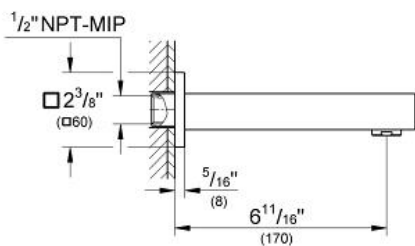

EUROCUBE
Tub Spout
MODEL # 13305000

Pure Freude
an Wasser

Product Description:
EUROCUBE
Tub Spout

Standard Specification:

- Wall mount
- GROHE StarLight chrome finish
- Flow control
- 1/2" NPT Female thread
- 6 11/16" (170 mm) spout reach

Applicable Codes & Standards:

- Energy Policy Act of 1992
- ASME A112.18.1/CSA B125.1
- US Federal and State material regulations

Color:

- 13305000 StarLight Chrome