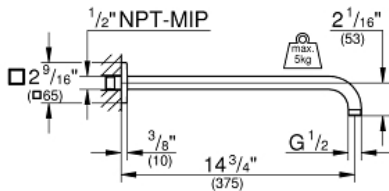

Product Description:
RAINSHOWER
16" Shower Arm

Standard Specification:

- 1/2" (13 mm) NPT Male Threads
- Can be used with all Rainshower shower heads except Rainshower Jumbo (28 783)
- **GROHE StarLight** chrome finish