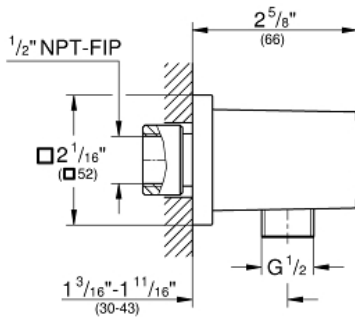

Color:

- 26634000 StarLight Chrome