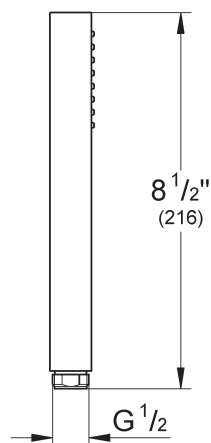

Product Description:
RAINSHOWER
16" Shower Arm

Standard Specification:

- 1/2" (13 mm) NPT Male Threads
- Can be used with all Rainshower shower heads except Rainshower Jumbo (28 783)
- **GROHE StarLight** chrome finish

PART OF **LIXIL**

26 994

UNIVERSAL

59" METAL TWIST-FREE SHOWER HOSE

*Pure Freude
an Wasser*

TECHNICAL DATA:

Product Height	23 mm
Product Length	1,500 mm
Product Width	23 mm

26 867

PART OF **LIXIL**

26 867

EUPHORIA® CUBE+

STICK HAND SHOWER - 1 SPRAY

Pure Freude
an Wasser

TECHNICAL DATA:

Product Height	216 mm
Product Length	24 mm
Product Width	24 mm
GPM (Min)-GPM (Max)	1.75 GPM

EUPHORIA CUBE
Shower Wall Union, 1/2"
MODEL # 26634000