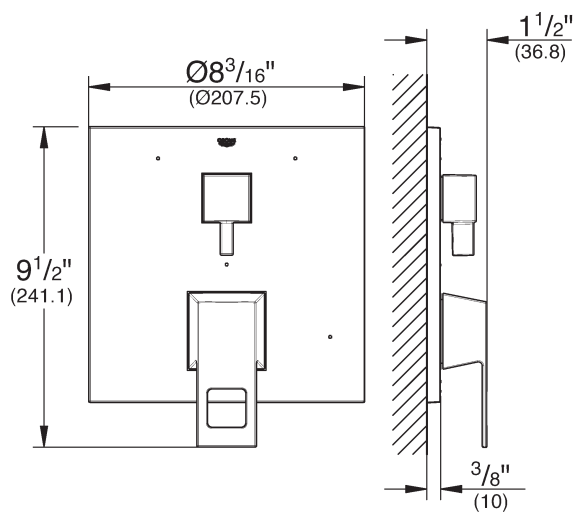

PART OF **LIXIL**

29 426

EUROCUBE®

PRESSURE BALANCE VALVE TRIM WITH
3-WAY DIVERTER WITH CARTRIDGE

*Pure Freude
an Wasser*

TECHNICAL DATA:

Product Height 241.09 mm

Product Length 43.00 mm

Product Width 207.50 mm

35 117

GROHSAFE™ 3.0

PRESSURE BALANCE ROUGH-IN VALVE WITH INTEGRATED DIVERTER

Pure Freude
an Wasser

STANDARD SPECIFICATION:

- Flat Back for sturdy, quick installation
- Pre-installed Flush Plug with Fixation Ring to speed up testing and flushing the lines
- Convertible Flush Plug/Test Cap to accommodate single and multiple valve installations
- Aligned Inlets & Outlets to eliminate misaligned piping and rough-in mistakes due to different rough-in depths
- 2-Way/3-Way Convertible for one valve that makes specification & installation simple
- Made of DZR Brass to provide a corrosion resistant valve that can be installed in areas of with harsh water conditions
- ½ NPT