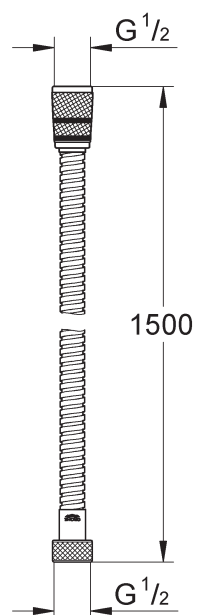

Product Width 207.50 mm

35 117

GROHSAFE™ 3.0

PRESSURE BALANCE ROUGH-IN VALVE WITH INTEGRATED DIVERTER

Pure Freude
an Wasser

STANDARD SPECIFICATION:

- Flat Back for sturdy, quick installation
- Pre-installed Flush Plug with Fixation Ring to speed up testing and flushing the lines
- Convertible Flush Plug/Test Cap to accommodate single and multiple valve installations
- Aligned Inlets & Outlets to eliminate misaligned piping and rough-in mistakes due to different rough-in depths
- 2-Way/3-Way Convertible for one valve that makes specification & installation simple
- Made of DZR Brass to provide a corrosion resistant valve that can be installed in areas of with harsh water conditions
- ½ NPT

Product Description:
RAINSHOWER
16" Shower Arm

Standard Specification:

- 1/2" (13 mm) NPT Male Threads
- Can be used with all Rainshower shower heads except Rainshower Jumbo (28 783)
- **GROHE StarLight** chrome finish

26 994

UNIVERSAL

59" METAL TWIST-FREE SHOWER HOSE

Pure Freude
an Wasser

STANDARD SPECIFICATION:

- 59" Long
- Metal hose
- Tensile strength 500 N
- Pressure resistance: up to 14.5psi (16 bar)
- Heat resistance 165°F
- AntiFold bend proof
- 1/2" NPT female threads
- Rotation cone for Twist-free function
- Silicone strip prevents hand shower from turning while in body spray position

PART OF **LIXIL**

26 994

UNIVERSAL

59" METAL TWIST-FREE SHOWER HOSE

*Pure Freude
an Wasser*

TECHNICAL DATA:

Product Height	23 mm
Product Length	1,500 mm
Product Width	23 mm

26 867