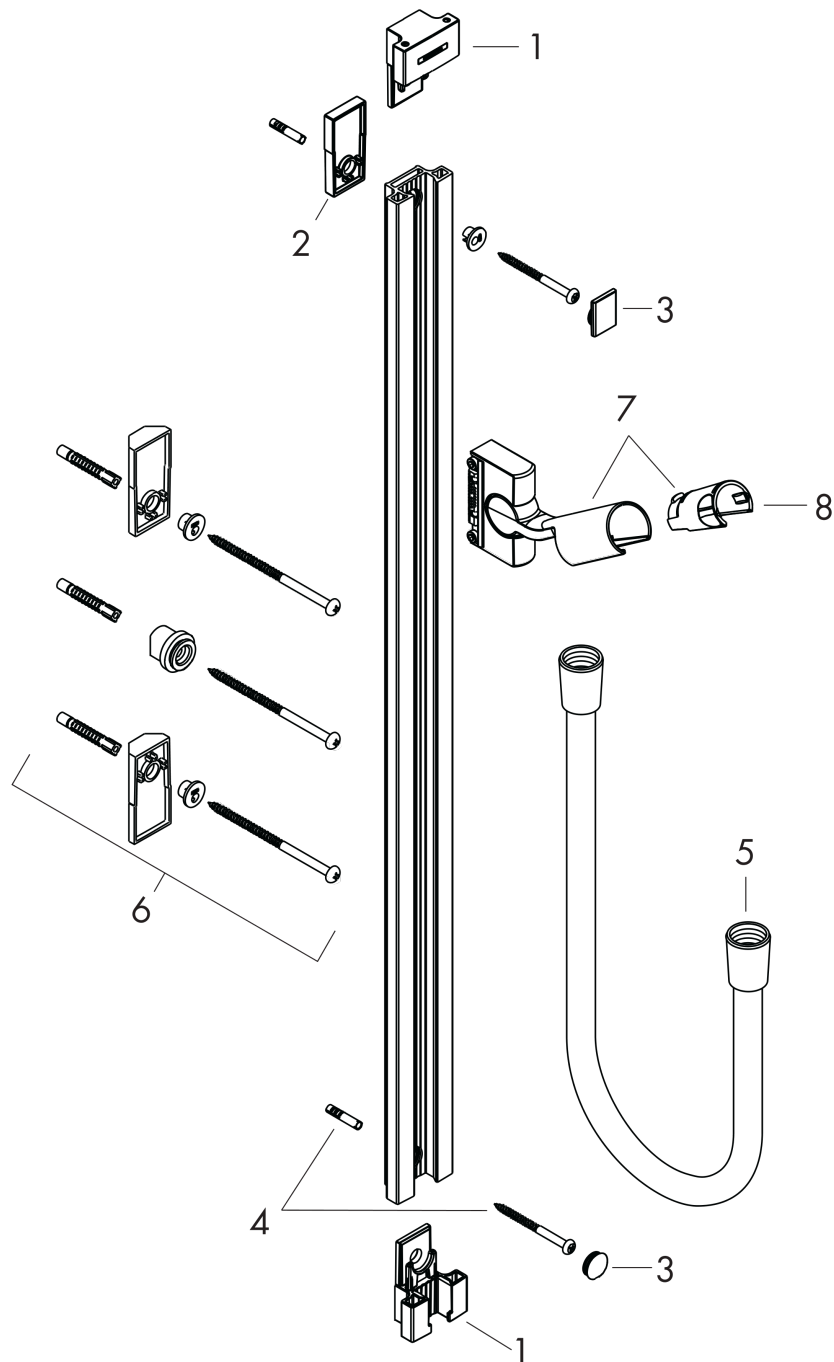

Unica
Wallbar Raindance S, 36"
Finish: chrome Part no. : 27636000

Exploded drawing

Year of production: >02/08

Unica
Wallbar Raindance S, 36"
Finish: **chrome** Part no. : **27636000**

Spare parts list

Year of production: >02/08

Pos.	Description	Part no.	Price	PU
1	wall support cpl.	98518000	-	1
2	tile-matching-disk 7 mm	98993000	-	1
3	set of covers	98519000	-	1
4	mounting set	96179000	-	1
5	shower hose Isiflex'B 1,60 m	28276000	-	1
6	corner fitting set	28694000	-	1
7	support, assy	98520000	-	1
8	guide	98918000	-	1