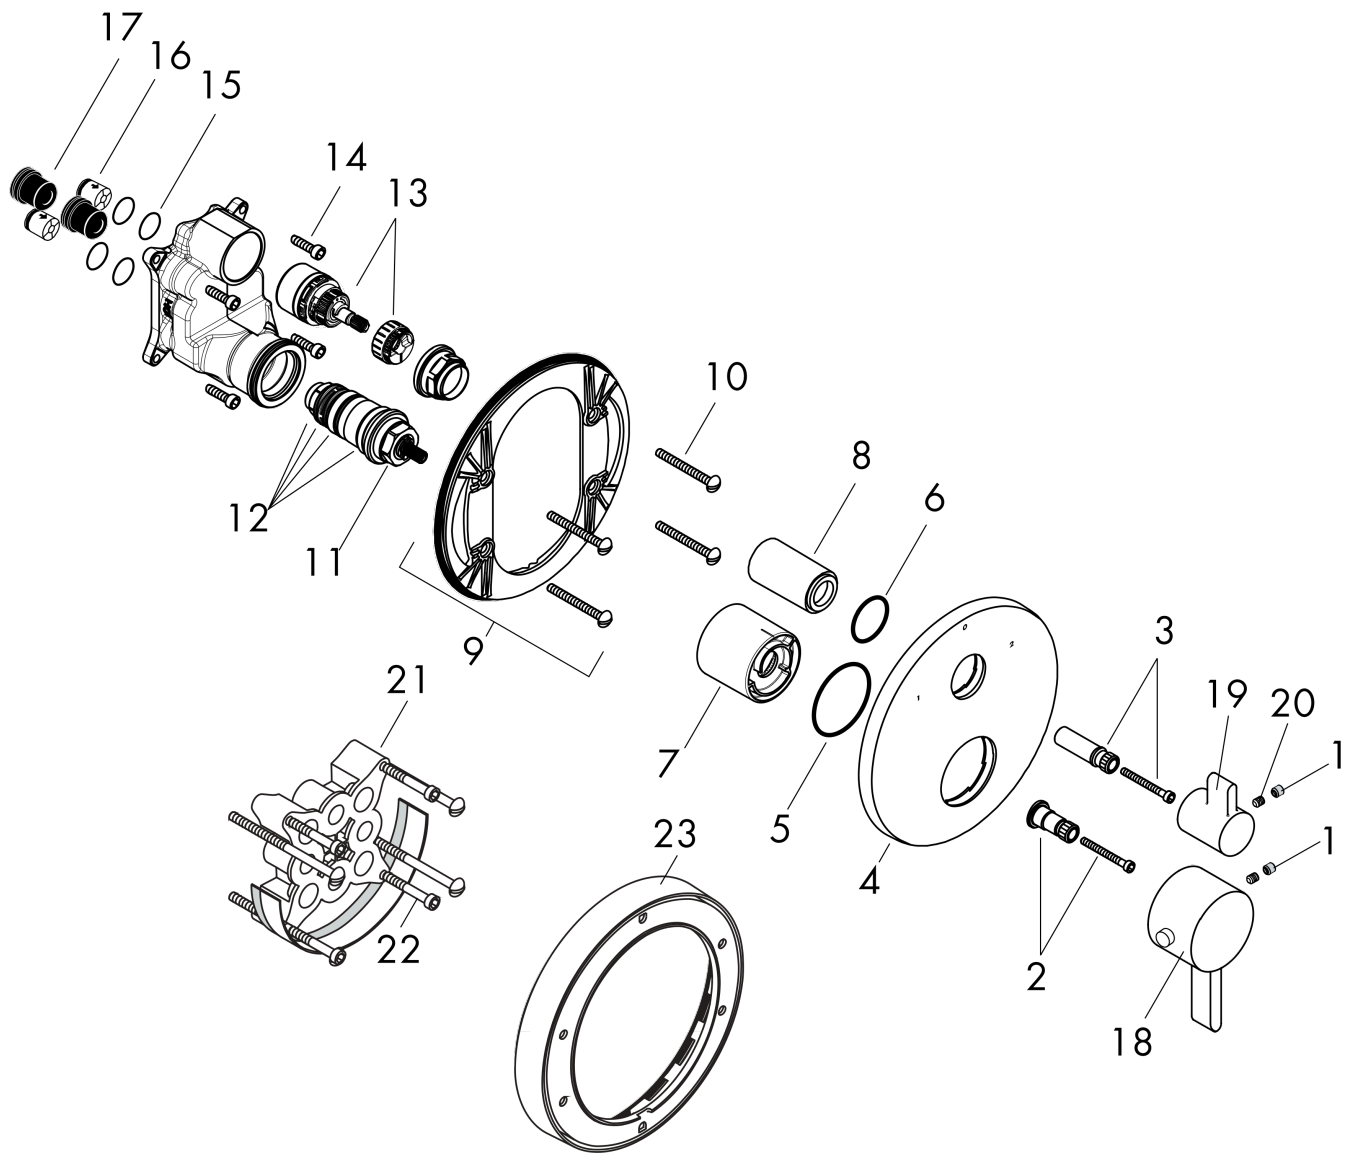

Ecostat
Thermostatic Trim S with Volume Control and Diverter
Finish: **chrome** Part no. : **04231000**

Exploded drawing

Year of production: >12/09

Ecostat

Thermostatic Trim S with Volume Control and Diverter

Finish: **chrome** Part no. : **04231000**

Spare parts list

Year of production: >12/09

Pos.	Description	Part no.	Price	PU
1	screw cover	95181000	-	1
2	adapter for handle	96435000	-	1
3	adapter for handle	88772000	-	1
4	escutcheon Ø 170 mm	96552001	-	1
5	O-Ring 48x3	95508000	-	1
6	O-ring 29x3	98371000	-	1
7	sleeve	95550000	-	1
8	sleeve	95253000	-	1
9	sub plate	96447000	-	1
10	set of fixing screws	96454000	-	1
11	thermostat cartridge	94282000	-	1
12	sealing set	95037000	-	1
13	shut off unit with selector	98283000	-	1
14	set of screws	96525000	-	1
15	O-ring 16x2	98133000	-	1
16	set of non return valves DW 15	97350000	-	1
17	noise reduction	94073000	-	1
18	-	88770000	-	1
19	handle for shut off unit	88767000	-	1
20	hollow set screw M4x4	98540000	-	1
21	extension 25 mm	13595000	-	1
22	set of screws	93244000	-	1
23	extension 22 mm (Ø 170 mm)	13596000	-	1