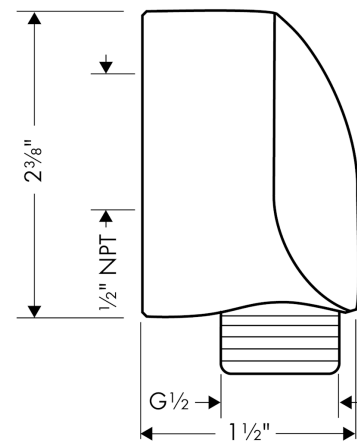

FixFit
Wall Outlet with Check Valves
Finish: **chrome** Part no. : **27458003**

Description

Features

- 1/2" NPT
- For shower hoses with a conical nut

Item details

List Price $ 83.00

Compliance / Sustainability

Product image

Scale drawing