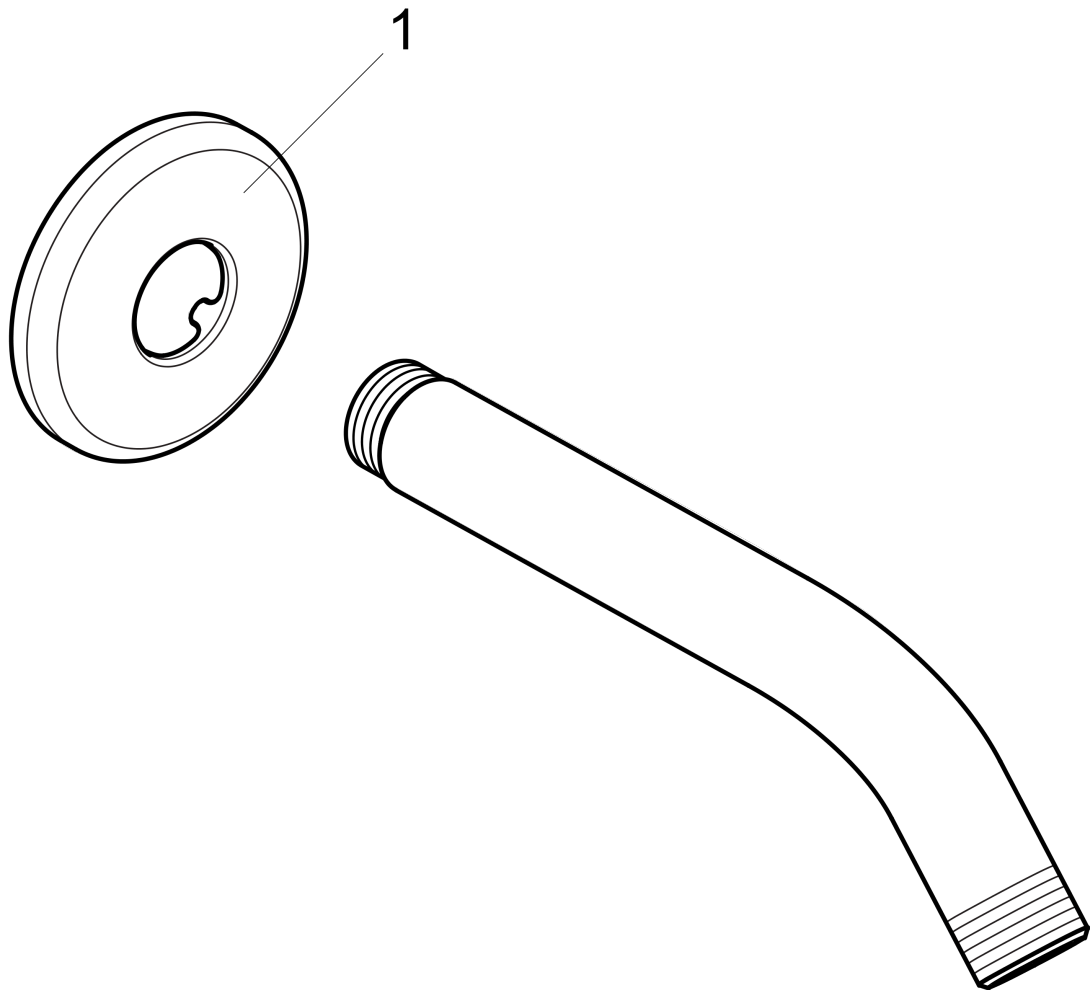

**Showerarm Standard 6"**

Finish: **chrome** Part no. : **27411003**

**Description**

**Features**

- Length: 5.03"
- Brass
- Connection type: 1/2" NPT
- Showerarm, Escutcheon, Assembly instructions

**Item details**

List Price \$ 48.00

**Compliance / Sustainability**

**Product image**

**Scale drawing**

**Showerarm Standard 6"**

Finish: **chrome** Part no. : **27411003**

**Exploded drawing**

Year of production: >**03/07**

**Showerarm Standard 6"**

Finish: **chrome** Part no. : **27411003**

**Spare parts list**

Year of production: >**03/07**

<b>Pos.</b>	<b>Description</b>	<b>Part no.</b>	<b>Price</b>	<b>PU</b>
1	escutcheon Ø 64 mm	88536000	-	1