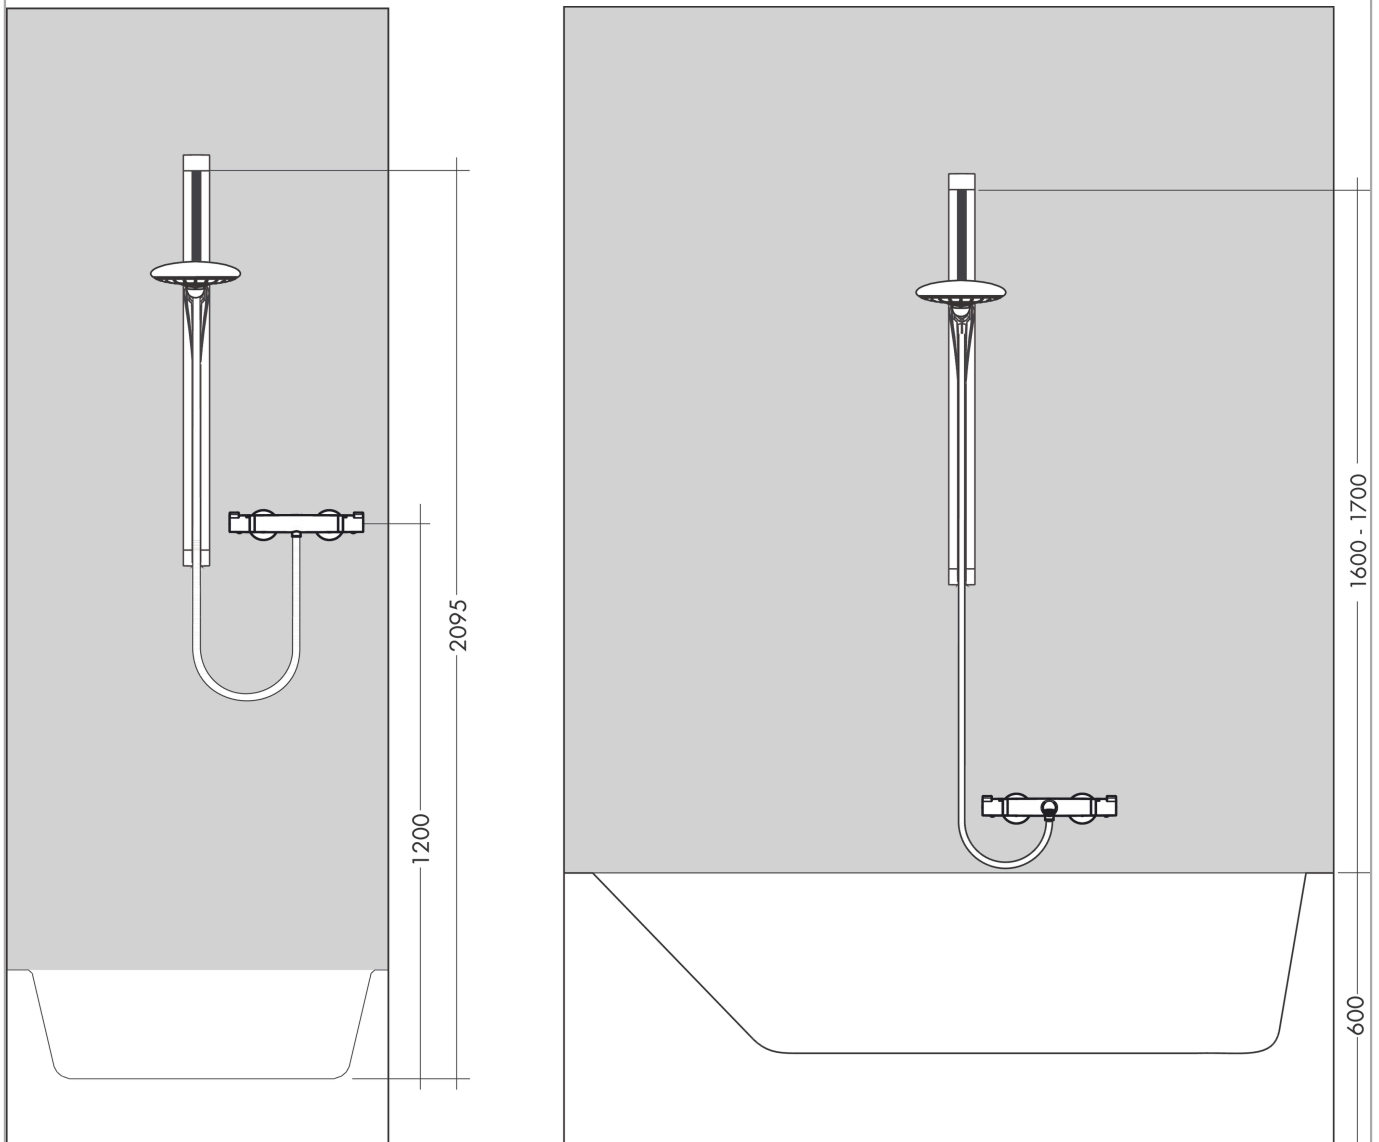

**Showerarm Standard 6"**

Finish: **chrome** Part no. : **27411003**

**Description**

**Features**

- Length: 5.03"
- Brass
- Connection type: 1/2" NPT
- Showerarm, Escutcheon, Assembly instructions

**Item details**

**Unica**  
**Wallbar Raindance S, 36"**  
 Finish: **chrome** Part no. : **27636000**

**Description**

**Features**

- Consists of: Wallbar, Handshower hose, Slider
- Slim aluminum profile wallbar
- Stand pipe: 39.17"
- Profile stand pipe: square
- Drilling distance: 36.02"
- Angle-adjustable holder pivots left and right, slides easily and locks in place

**Item details**

List Price \$ 573.00

**Compliance / Sustainability**

**Product image**

**Scale drawing**

Unica  
Wallbar Raindance S, 36"  
Finish: chrome Part no. : 27636000

Installation example

Unica  
 Wallbar Raindance S, 36"  
 Finish: chrome Part no. : 27636000

Exploded drawing

Year of production: >02/08

**Unica**  
**Wallbar Raindance S, 36"**  
 Finish: **chrome** Part no. : **27636000**

**Spare parts list**

Year of production: >02/08

Pos.	Description	Part no.	Price	PU
1	wall support cpl.	98518000	-	1
2	tile-matching-disk 7 mm	98993000	-	1
3	set of covers	98519000	-	1
4	mounting set	96179000	-	1
5	shower hose Isiflex'B 1,60 m	28276000	-	1
6	corner fitting set	28694000	-	1
7	support, assy	98520000	-	1
8	guide	98918000	-	1