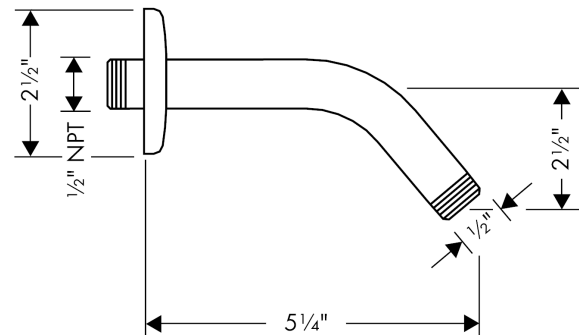

**Showerarm Standard 6"**

Finish: **chrome** Part no. : **27411003**

**Description**

**Features**

- Length: 5.03"
- Brass
- Connection type: 1/2" NPT
- Showerarm, Escutcheon, Assembly instructions

**Item details**

List Price \$ 48.00

**Compliance / Sustainability**

**Product image**

**Scale drawing**

**Showerarm Standard 6"**

Finish: **chrome** Part no. : **27411003**

**Exploded drawing**

Year of production: >**03/07**

**Showerarm Standard 6"**

Finish: **chrome** Part no. : **27411003**

**Spare parts list**

Year of production: >**03/07**

<b>Pos.</b>	<b>Description</b>	<b>Part no.</b>	<b>Price</b>	<b>PU</b>
1	escutcheon Ø 64 mm	88536000	-	1