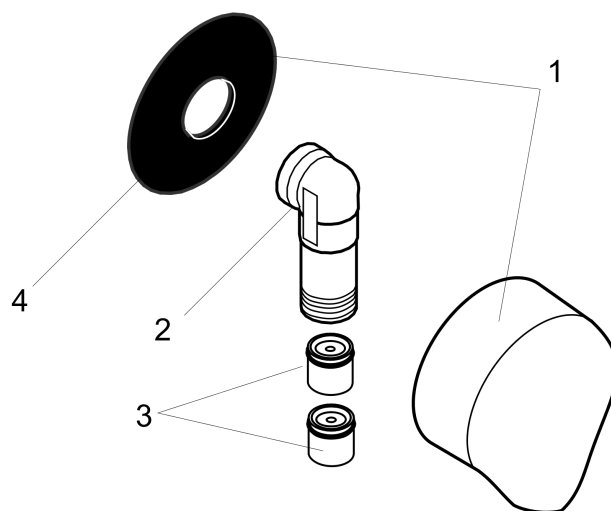

**Showerarm Standard 6"**

Finish: **chrome** Part no. : **27411003**

**Spare parts list**

Year of production: >**03/07**

<b>Pos.</b>	<b>Description</b>	<b>Part no.</b>	<b>Price</b>	<b>PU</b>
1	escutcheon Ø 64 mm	88536000	-	1

**FixFit**  
**Wall Outlet with Check Valves**  
 Finish: **chrome** Part no. : **27458003**

**Description**

**Features**

- 1/2" NPT
- For shower hoses with a conical nut

**Item details**

List Price \$ 83.00

**Compliance / Sustainability**

**Product image**

**Scale drawing**

**FixFit**  
**Wall Outlet with Check Valves**  
Finish: **chrome** Part no. : **27458003**

Exploded drawing

Year of production: >03/07

**FixFit**

**Wall Outlet with Check Valves**

Finish: **chrome** Part no. : **27458003**

**Spare parts list**

Year of production: >03/07

Pos.	Description	Part no.	Price	PU
1	cover	97454000	-	1
2	connection angel	98531001	-	1
3	set of non return valves DW 15	94074000	-	1
4	support element	98557000	-	1