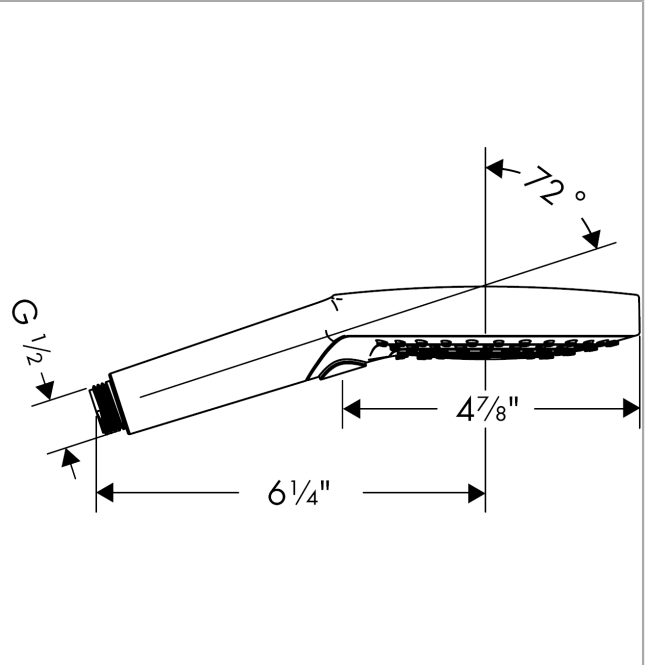

Scale drawing