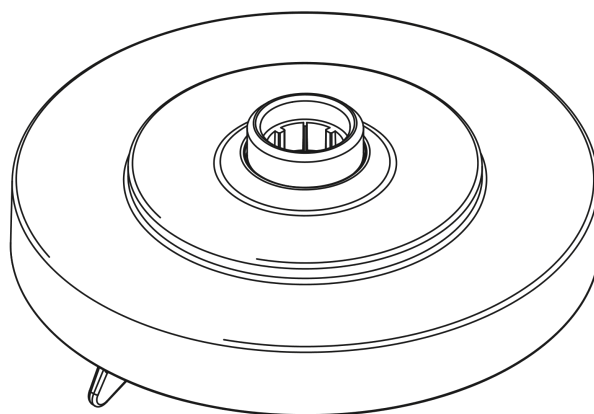

**Raindance S**  
**Showerhead 150 3-Jet, 2.5 GPM**  
 Finish: **Chrome** Part no. : **27495001**

**Description**

**Features**

- showerhead size: 6"
- Spray pattern: RainAir, BalanceAir, Whirl
- Maximum flow rate: 2.5 GPM
- 86 spray nozzles

**Item details**

List Price \$ 306.00

**Technology**

**Compliance / Sustainability**

**Product image**

**Scale drawing**

**Raindance S**  
**Showerhead 150 3-Jet, 2.5 GPM**  
Finish: **Chrome** Part no. : **27495001**

Exploded drawing

Year of production: >11/06

**Raindance S**  
**Showerhead 150 3-Jet, 2.5 GPM**  
 Finish: **Chrome** Part no. : **27495001**

**Spare parts list**

Year of production: >11/06

Pos.	Description	Part no.	Price	PU
1	filter packing	96477000	-	1
2	nut	97958000	-	1
3	lever collar	97536000	-	1
4	ball joint	97331000	-	1
5	seal	97606000	-	1

**Ecostat**  
**Thermostatic Trim S with Volume Control and Diverter**  
 Finish: **chrome** Part no. : **04231000**

**Description**

**Features**

- Volume control and diverter for 2 functions
- Thermostatic cartridge, Shut-off/ diverter valve
- Flow: 7.0 GPM (26.5 L/Min)
- Optimized for water-efficient shower products
- Anti-scald 100° safety stop
- EPD Thermostats