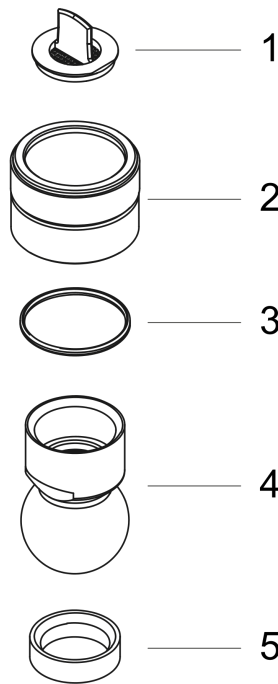

**Raindance S**  
**Showerhead 150 3-Jet, 2.5 GPM**  
 Finish: **Chrome** Part no. : **27495001**

**Description**

**Features**

- showerhead size: 6"
- Spray pattern: RainAir, BalanceAir, Whirl
- Maximum flow rate: 2.5 GPM
- 86 spray nozzles

**Item details**

List Price \$ 306.00

**Technology**

**Compliance / Sustainability**

**Product image**

**Scale drawing**

**Raindance S**  
**Showerhead 150 3-Jet, 2.5 GPM**  
Finish: **Chrome** Part no. : **27495001**

Exploded drawing

Year of production: >11/06

**Raindance S**  
**Showerhead 150 3-Jet, 2.5 GPM**  
 Finish: **Chrome** Part no. : **27495001**

**Spare parts list**

Year of production: >11/06

Pos.	Description	Part no.	Price	PU
1	filter packing	96477000	-	1
2	nut	97958000	-	1
3	lever collar	97536000	-	1
4	ball joint	97331000	-	1
5	seal	97606000	-	1

**Ecostat**  
**Thermostatic Trim S with Volume Control and Diverter**  
 Finish: **chrome** Part no. : **04231000**

**Description**

**Features**

- Volume control and diverter for 2 functions
- Thermostatic cartridge, Shut-off/ diverter valve
- Flow: 7.0 GPM (26.5 L/Min)
- Optimized for water-efficient shower products
- Anti-scald 100° safety stop
- EPD Thermostats