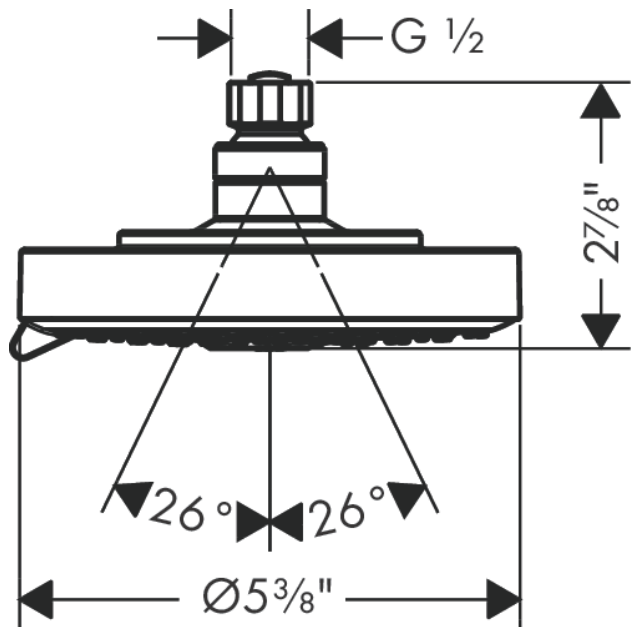

**Raindance S**  
**Showerhead 150 3-Jet, 2.5 GPM**  
 Finish: **Chrome** Part no. : **27495001**

**Description**

**Features**

- showerhead size: 6"
- Spray pattern: RainAir, BalanceAir, Whirl
- Maximum flow rate: 2.5 GPM
- 86 spray nozzles

**Item details**

List Price \$ 306.00

**Technology**

**Compliance / Sustainability**

**Product image**

**Scale drawing**

**Raindance S**  
**Showerhead 150 3-Jet, 2.5 GPM**  
Finish: **Chrome** Part no. : **27495001**

Exploded drawing

Year of production: >11/06

**Raindance S**  
**Showerhead 150 3-Jet, 2.5 GPM**  
 Finish: **Chrome** Part no. : **27495001**

**Spare parts list**

Year of production: >11/06

Pos.	Description	Part no.	Price	PU
1	filter packing	96477000	-	1
2	nut	97958000	-	1
3	lever collar	97536000	-	1
4	ball joint	97331000	-	1
5	seal	97606000	-	1

**Ecostat**  
**Thermostatic Trim S with Volume Control and Diverter**  
 Finish: **chrome** Part no. : **04231000**

**Description**

**Features**

- Volume control and diverter for 2 functions
- Thermostatic cartridge, Shut-off/ diverter valve
- Flow: 7.0 GPM (26.5 L/Min)
- Optimized for water-efficient shower products
- Anti-scald 100° safety stop
- EPD Thermostats