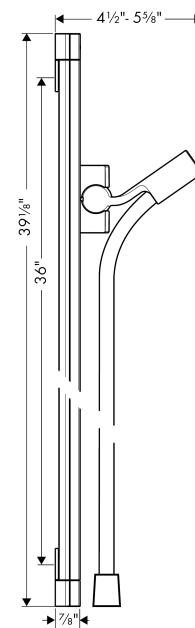

**Raindance S**  
**Showerhead 150 3-Jet, 2.5 GPM**  
 Finish: **Chrome** Part no. : **27495001**

**Description**

**Features**

- showerhead size: 6"
- Spray pattern: RainAir, BalanceAir, Whirl
- Maximum flow rate: 2.5 GPM
- 86 spray nozzles

**Showerarm Standard 6"**

Finish: **chrome** Part no. : **27411003**

**Description**

**Features**

- Length: 5.03"
- Brass
- Connection type: 1/2" NPT
- Showerarm, Escutcheon, Assembly instructions

**Item details**

**Showerarm Standard 6"**

Finish: **chrome** Part no. : **27411003**

**Spare parts list**

Year of production: >**03/07**

<b>Pos.</b>	<b>Description</b>	<b>Part no.</b>	<b>Price</b>	<b>PU</b>
1	escutcheon Ø 64 mm	88536000	-	1

**Item details**

List Price \$ 573.00

**Compliance / Sustainability**

**Product image**

**Scale drawing**

Unica  
Wallbar Raindance S, 36"  
Finish: chrome Part no. : 27636000

Installation example

Unica  
 Wallbar Raindance S, 36"  
 Finish: chrome Part no. : 27636000