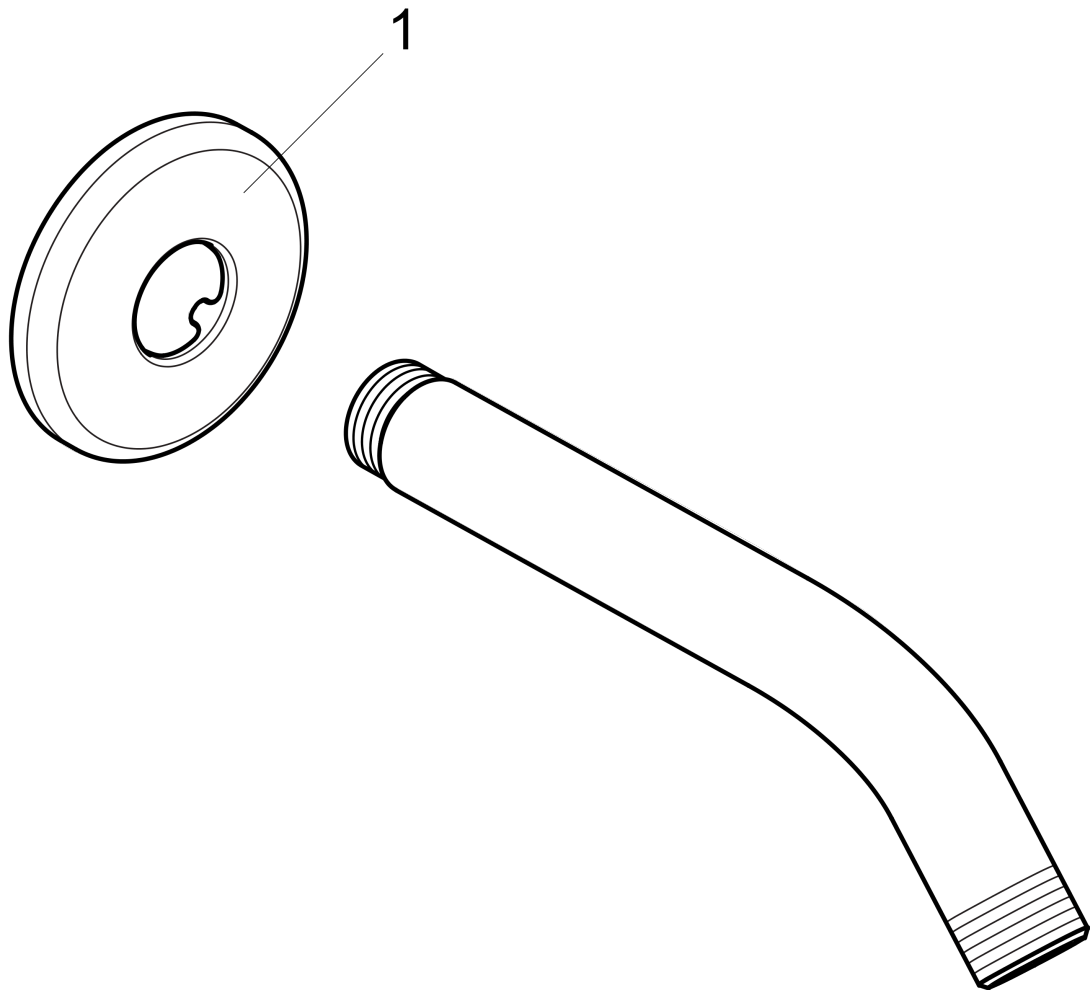

Raindance S
Showerhead 150 1-Jet, 2.5 GPM
 Finish: **Chrome** Part no. : **27486001**

Description

Features

- showerhead size: 6"
- Spray pattern: RainAir
- Maximum flow rate: 2.5 GPM
- 90 spray nozzles
- spray disc surface: grey
- EcoAir Technology

Showerarm Standard 6"

Finish: **chrome** Part no. : **27411003**

Description

Features

- Length: 5.03"
- Brass
- Connection type: 1/2" NPT
- Showerarm, Escutcheon, Assembly instructions

Item details

List Price \$ 48.00

Compliance / Sustainability

Product image

Scale drawing

Showerarm Standard 6"

Finish: **chrome** Part no. : **27411003**

Exploded drawing

Year of production: >**03/07**

Showerarm Standard 6"

Finish: **chrome** Part no. : **27411003**

Spare parts list

Year of production: >**03/07**

Pos.	Description	Part no.	Price	PU
1	escutcheon Ø 64 mm	88536000	-	1

**Metris S
Tub Spout**

Finish: **chrome** Part no. : **14413001**