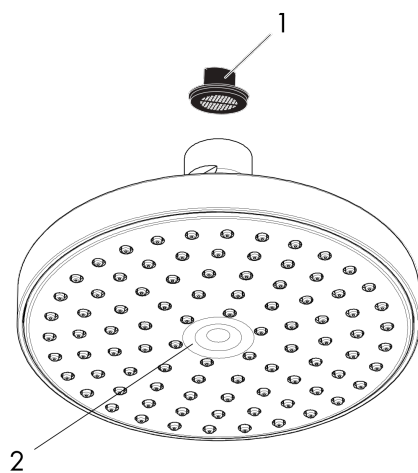

Raindance S
Showerhead 150 1-Jet, 2.5 GPM
 Finish: **Chrome** Part no. : **27486001**

Description

Features

- showerhead size: 6"
- Spray pattern: RainAir
- Maximum flow rate: 2.5 GPM
- 90 spray nozzles
- spray disc surface: grey
- EcoAir Technology

Item details

List Price \$ 237.00

Technology

Compliance / Sustainability

Product image

Scale drawing

Raindance S
Showerhead 150 1-Jet, 2.5 GPM
Finish: **Chrome** Part no. : **27486001**

Exploded drawing

Year of production: >01/07

Raindance S
Showerhead 150 1-Jet, 2.5 GPM
 Finish: **Chrome** Part no. : **27486001**

Spare parts list

Year of production: >01/07

Pos.	Description	Part no.	Price	PU
1	filter packing	88649000	-	1

Showerarm Standard 6"

Finish: **chrome** Part no. : **27411003**

Description

Features

- Length: 5.03"
- Brass
- Connection type: 1/2" NPT
- Showerarm, Escutcheon, Assembly instructions

Item details

List Price \$ 48.00