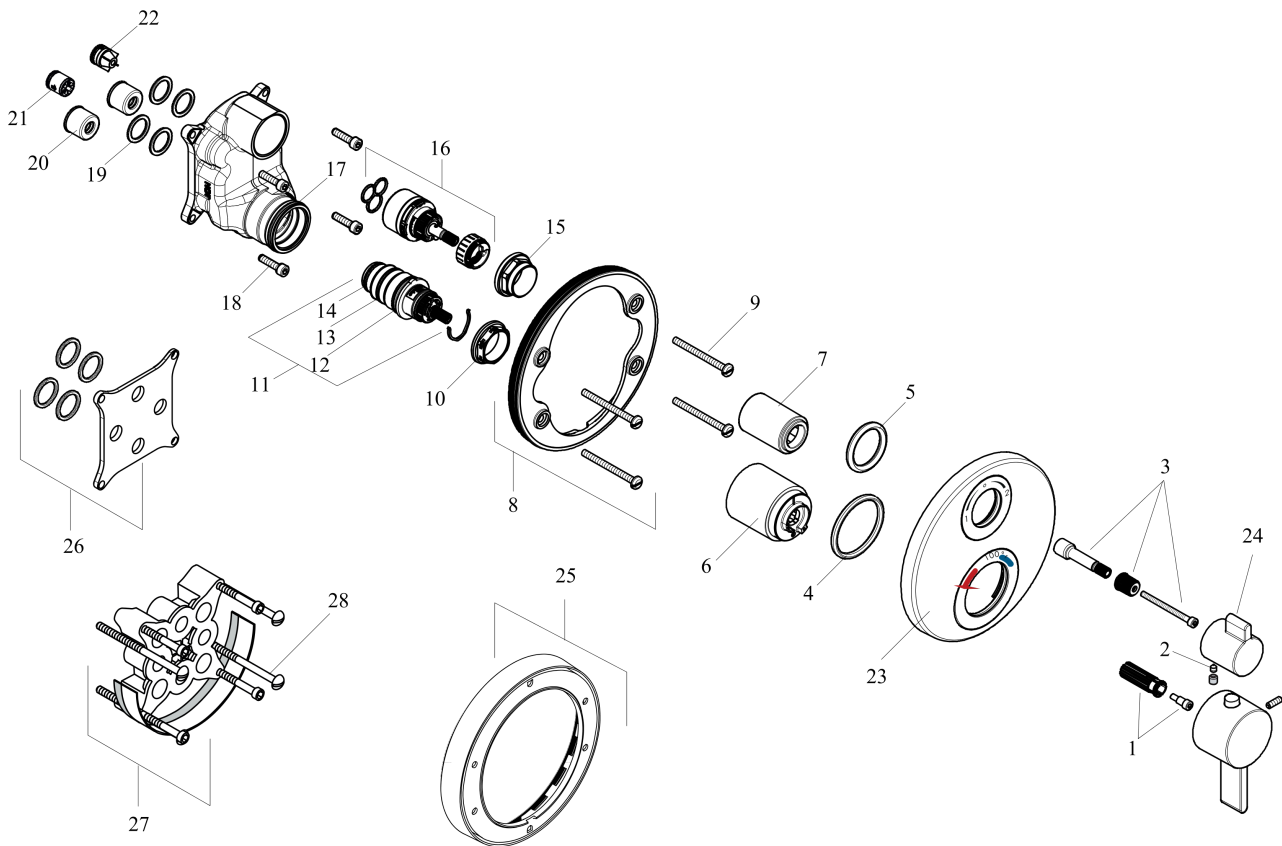

Ecostat S
Thermostatic Trim with Volume Control and Diverter
 Finish: **chrome** Part no. : **15758001**

Description

Features

- Volume control and diverter for 2 functions
- Thermostatic cartridge, Shut-off/ diverter valve
- Flow: 6.0 GPM (22.7 L/Min)
- Optimized for water-efficient shower products
- Anti-scald 100° safety stop
- EPD Thermostats

Year of production: >07/20

Ecostat S

Thermostatic Trim with Volume Control and Diverter

Finish: **chrome** Part no. : **15758001**

Spare parts list

Year of production: >07/20

Pos.	Description	Part no.	Price	PU
1	handle fixing set	95843000	-	1
2	hollow set screw M4x5	92846000	-	1
3	adapter for handle	95252000	-	1
4	O-ring 44x4	98471000	-	1
5	O-ring 30x5	98153000	-	1
6	sleeve	92216000	-	1
7	sleeve	95253000	-	1
8	holder for escutcheon	98793000	-	1
9	set of fixing screws	96454000	-	1
10	nut	98913000	-	1
11	thermostat cartridge	98282000	-	1
12	O-ring 25x2,5	92146000	-	1
13	O-ring 25x1,5	98146000	-	1
14	O-ring 20x1,5	98197000	-	1
15	nut	95255000	-	1
16	shut off unit with selector	98283000	-	1
17	O-ring 36x2	98156000	-	1
18	set of screws	96525000	-	1
19	O-ring 16x2	98133000	-	1
20	noise reduction	94073000	-	1
21	non return valve (pressure-resistant up to 2 MPa)	92594000	-	1
22	set of non return valves DW 15	97350000	-	1
23	escutcheon Ø 150 mm	92283001	-	1
24	handle	93831000	-	1
25	extension 22 mm (Ø 150 mm)	13597000	-	1
26	compensation set 1°	95521000	-	1
27	extension 25 mm	13595000	-	1
28	set of fixing screws	97747000	-	1
a	set of screws	93244000	-	1

Raindance S
Showerhead 150 1-Jet, 2.5 GPM
 Finish: **Chrome** Part no. : **27486001**

Description

Features

- showerhead size: 6"
- Spray pattern: RainAir
- Maximum flow rate: 2.5 GPM
- 90 spray nozzles
- spray disc surface: grey
- EcoAir Technology

Showerarm Standard 6"

Finish: **chrome** Part no. : **27411003**

Description

Features

- Length: 5.03"
- Brass
- Connection type: 1/2" NPT
- Showerarm, Escutcheon, Assembly instructions

Item details

List Price \$ 48.00