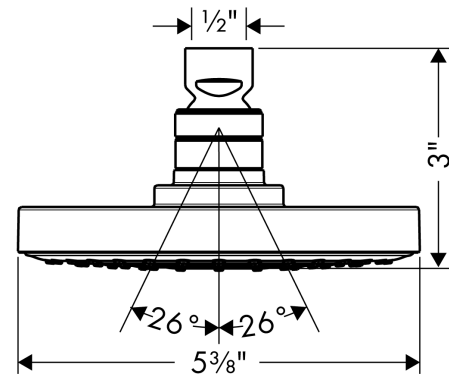

Raindance S
Showerhead 150 1-Jet, 2.5 GPM
 Finish: **Chrome** Part no. : **27486001**

Description

Features

- showerhead size: 6"
- Spray pattern: RainAir
- Maximum flow rate: 2.5 GPM
- 90 spray nozzles
- spray disc surface: grey
- EcoAir Technology

Item details

List Price \$ 237.00

Technology

Compliance / Sustainability

Product image

Scale drawing

Raindance S
Showerhead 150 1-Jet, 2.5 GPM
Finish: **Chrome** Part no. : **27486001**

Exploded drawing

Year of production: >01/07

Raindance S
Showerhead 150 1-Jet, 2.5 GPM
 Finish: **Chrome** Part no. : **27486001**

Spare parts list

Year of production: >01/07

Pos.	Description	Part no.	Price	PU
1	filter packing	88649000	-	1

Showerarm Standard 6"

Finish: **chrome** Part no. : **27411003**

Description

Features

- Length: 5.03"
- Brass
- Connection type: 1/2" NPT
- Showerarm, Escutcheon, Assembly instructions

Item details

List Price \$ 48.00