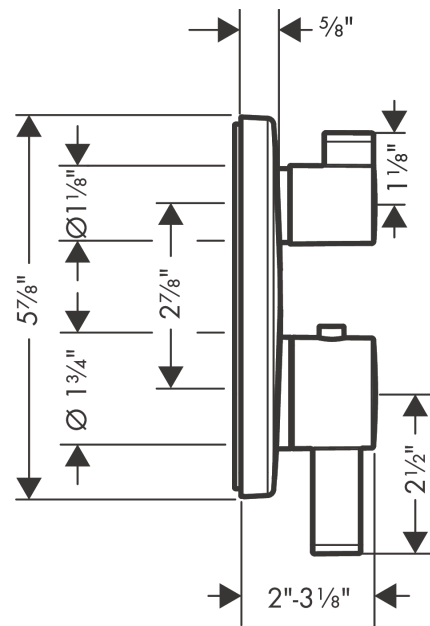

Ecostat S
Thermostatic Trim with Volume Control and Diverter
 Finish: **chrome** Part no. : **15758001**

Description

Features

- Volume control and diverter for 2 functions
- Thermostatic cartridge, Shut-off/ diverter valve
- Flow: 6.0 GPM (22.7 L/Min)
- Optimized for water-efficient shower products
- Anti-scald 100° safety stop
- EPD Thermostats

Item details

List Price \$ 670.00

Compliance / Sustainability

Product image

Scale drawing

Ecostat S
Thermostatic Trim with Volume Control and Diverter
 Finish: **chrome** Part no. : **15758001**

Exploded drawing

Raindance S
Showerhead 150 1-Jet, 2.5 GPM
 Finish: **Chrome** Part no. : **27486001**

Description

Features

- showerhead size: 6"
- Spray pattern: RainAir
- Maximum flow rate: 2.5 GPM
- 90 spray nozzles
- spray disc surface: grey
- EcoAir Technology

Showerarm Standard 6"

Finish: **chrome** Part no. : **27411003**

Description

Features

- Length: 5.03"
- Brass
- Connection type: 1/2" NPT
- Showerarm, Escutcheon, Assembly instructions

Item details

List Price \$ 48.00