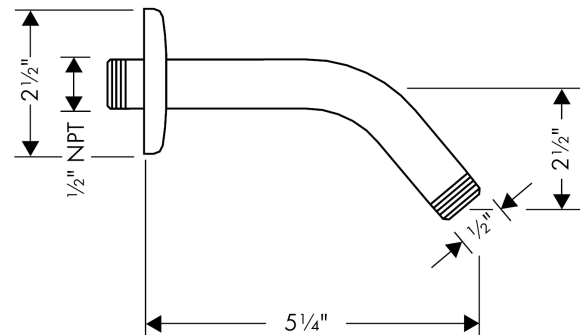

Raindance S
Showerhead 150 1-Jet, 2.5 GPM
 Finish: **Chrome** Part no. : **27486001**

Description

Features

- showerhead size: 6"
- Spray pattern: RainAir
- Maximum flow rate: 2.5 GPM
- 90 spray nozzles
- spray disc surface: grey
- EcoAir Technology

Showerarm Standard 6"

Finish: **chrome** Part no. : **27411003**

Description

Features

- Length: 5.03"
- Brass
- Connection type: 1/2" NPT
- Showerarm, Escutcheon, Assembly instructions

Item details

List Price \$ 48.00

Compliance / Sustainability

Product image

Scale drawing

Showerarm Standard 6"

Finish: **chrome** Part no. : **27411003**

Exploded drawing

Year of production: >**03/07**

Showerarm Standard 6"