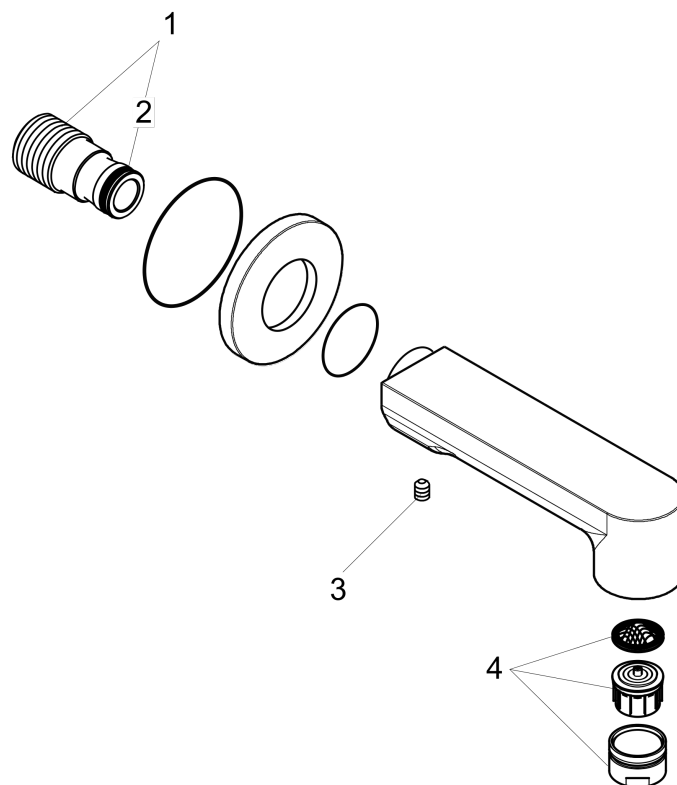

**Metris S
Tub Spout**

Finish: **chrome** Part no. : **14413001**

Exploded drawing

Year of production: **>06/07**

**Metris S
Tub Spout**

Finish: **chrome** Part no. : **14413001**

Spare parts list

Year of production: >**06/07**

Pos.	Description	Part no.	Price	PU
1	connecting thread	96472001	-	1
2	O-ring 16x2,5	98134000	-	1
3	hollow set screw M6x8	97810000	-	1
4	aerator cpl.	97163000	-	1
a	escutcheon Ø 70 mm	92758000	-	1