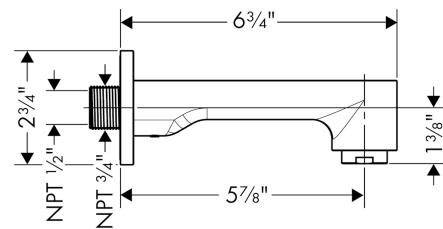

Showerarm Standard 6"

Finish: **chrome** Part no. : **27411003**

Description

Features

- Length: 5.03"
- Brass
- Connection type: 1/2" NPT
- Showerarm, Escutcheon, Assembly instructions

Item details

List Price \$ 48.00

Finish: **chrome** Part no. : **27411003**

Spare parts list

Year of production: >**03/07**

Pos.	Description	Part no.	Price	PU
1	escutcheon Ø 64 mm	88536000	-	1

**Metris S
Tub Spout**

Finish: **chrome** Part no. : **14413001**

Description

Features

- Solid Brass
- Includes: 1/2" female and 3/4" male adaptor

Item details

List Price \$ 217.00

Compliance / Sustainability

Product image

Scale drawing

Pos.	Description	Part no.	Price	PU
1	connecting thread	96472001	-	1
2	O-ring 16x2,5	98134000	-	1
3	hollow set screw M6x8	97810000	-	1
4	aerator cpl.	97163000	-	1
a	escutcheon Ø 70 mm	92758000	-	1