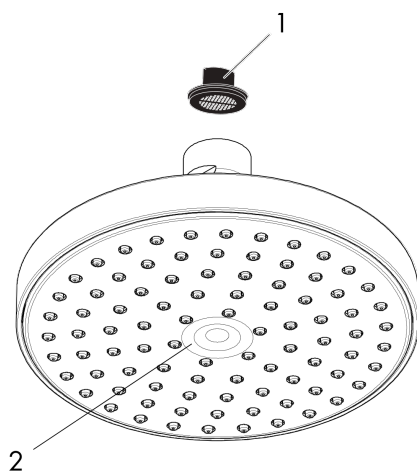

**Raindance S**  
**Showerhead 150 1-Jet, 2.5 GPM**  
 Finish: **Chrome** Part no. : **27486001**

**Description**

**Features**

- showerhead size: 6"
- Spray pattern: RainAir
- Maximum flow rate: 2.5 GPM
- 90 spray nozzles
- spray disc surface: grey
- EcoAir Technology

**Item details**

List Price \$ 237.00

**Technology**

**Compliance / Sustainability**

**Product image**

**Scale drawing**

**Raindance S**  
**Showerhead 150 1-Jet, 2.5 GPM**  
Finish: **Chrome** Part no. : **27486001**

Exploded drawing

Year of production: >01/07

**Raindance S**  
**Showerhead 150 1-Jet, 2.5 GPM**  
 Finish: **Chrome** Part no. : **27486001**

**Spare parts list**

Year of production: >01/07

Pos.	Description	Part no.	Price	PU
1	filter packing	88649000	-	1

**Showerarm Standard 6"**

Finish: **chrome** Part no. : **27411003**

**Description**

**Features**

- Length: 5.03"
- Brass
- Connection type: 1/2" NPT
- Showerarm, Escutcheon, Assembly instructions

**Item details**