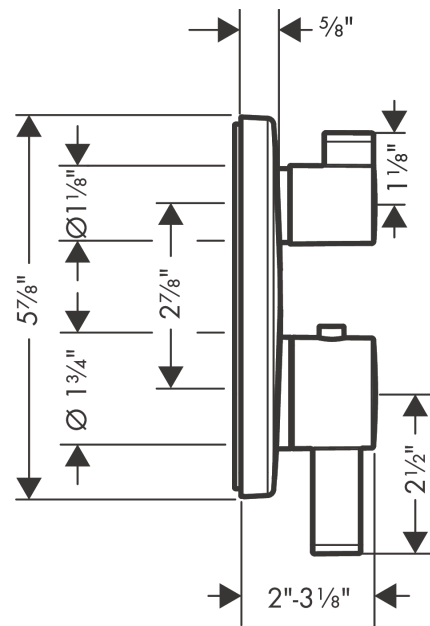

Scale drawing