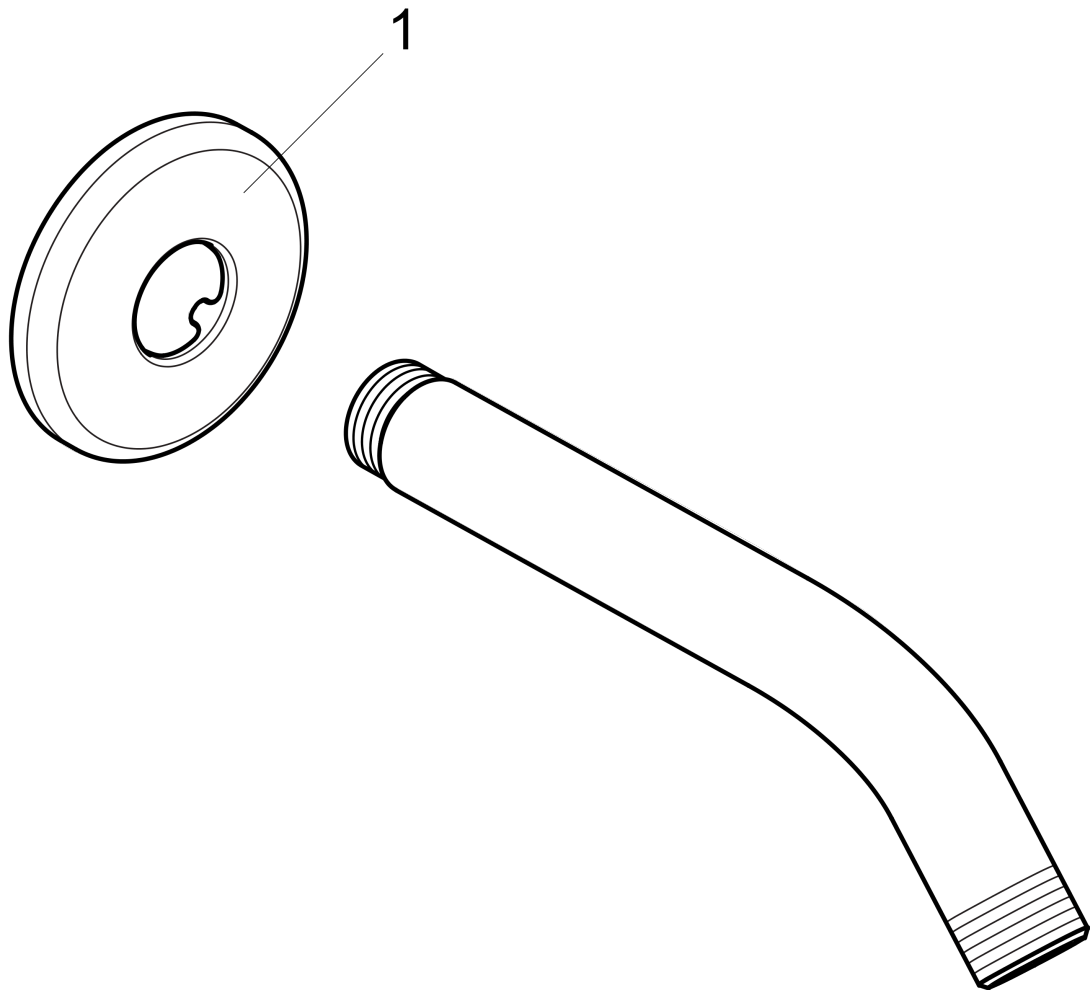

**Raindance S**  
**Showerhead 150 1-Jet, 2.5 GPM**  
 Finish: **Chrome** Part no. : **27486001**

**Description**

**Features**

- showerhead size: 6"
- Spray pattern: RainAir
- Maximum flow rate: 2.5 GPM
- 90 spray nozzles
- spray disc surface: grey
- EcoAir Technology

**Showerarm Standard 6"**

Finish: **chrome** Part no. : **27411003**

**Description**

**Features**

- Length: 5.03"
- Brass
- Connection type: 1/2" NPT
- Showerarm, Escutcheon, Assembly instructions

**Item details**

List Price \$ 48.00

**Compliance / Sustainability**

**Product image**

**Scale drawing**

**Showerarm Standard 6"**

Finish: **chrome** Part no. : **27411003**

**Exploded drawing**

Year of production: >**03/07**

**Showerarm Standard 6"**

Finish: **chrome** Part no. : **27411003**

**Spare parts list**

Year of production: >**03/07**

<b>Pos.</b>	<b>Description</b>	<b>Part no.</b>	<b>Price</b>	<b>PU</b>
1	escutcheon Ø 64 mm	88536000	-	1