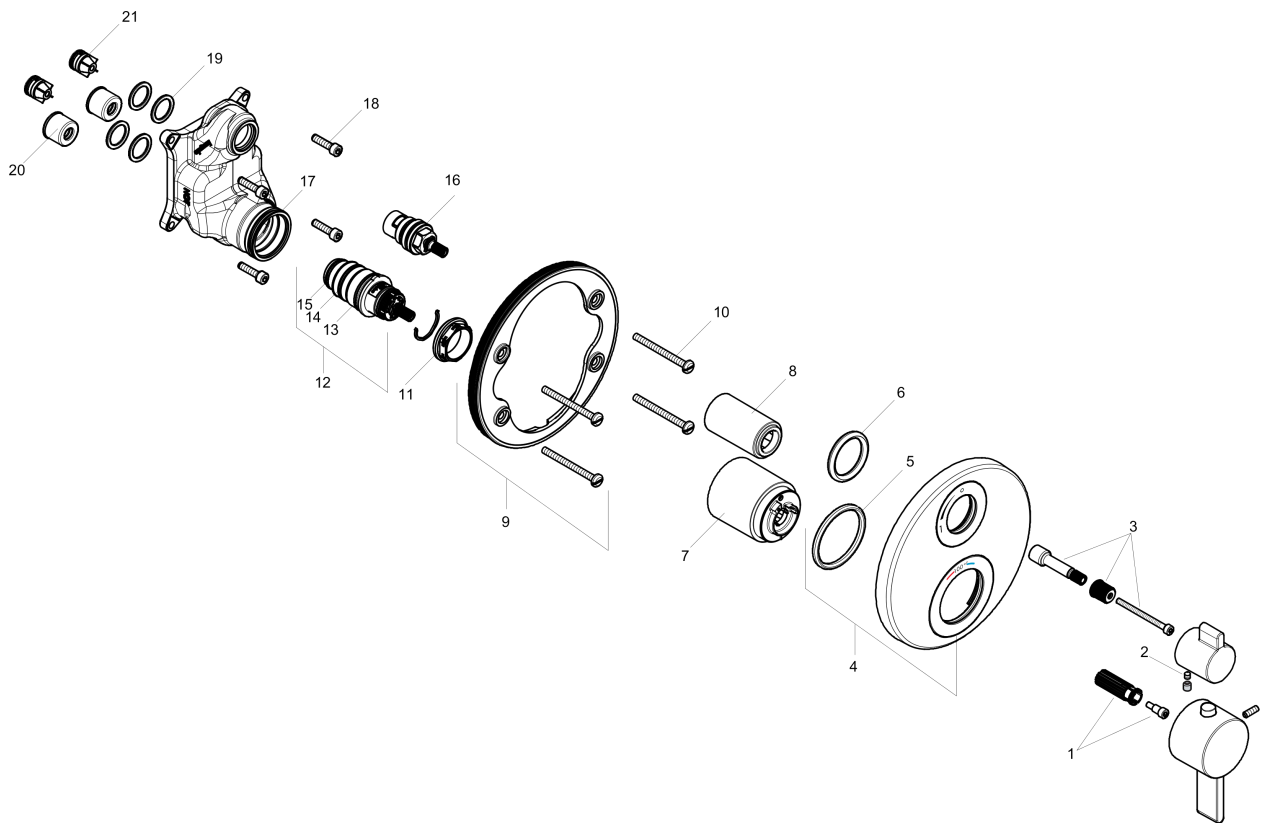

EcoStat S
Thermostatic Trim with Volume Control
Finish: **chrome** Part no. : **15757001**

Exploded drawing

Year of production: >07/20

Ecostat S
Thermostatic Trim with Volume Control
Finish: **chrome** Part no. : **15757001**

Spare parts list

Year of production: >07/20

Pos.	Description	Part no.	Price	PU
1	handle fixing set	95843000	-	1
2	hollow set screw M4x5	92846000	-	1
3	adapter for handle	95252000	-	1
4	escutcheon Ø 150 mm	92282001	-	1
5	O-ring 44x4	98471000	-	1
6	O-ring 30x5	98153000	-	1
7	sleeve	92216000	-	1
8	sleeve	96446000	-	1
9	holder for escutcheon	98793000	-	1
10	set of fixing screws	96454000	-	1
11	nut	98913000	-	1
12	thermostat cartridge	98282000	-	1
13	O-ring 25x2,5	92146000	-	1
14	O-ring 25x1,5	98146000	-	1
15	O-ring 20x1,5	98197000	-	1
16	shut off unit right closing	94009000	-	1
17	O-ring 36x2	98156000	-	1
18	set of screws	96525000	-	1
19	O-ring 16x2	98133000	-	1
20	noise reduction	94073000	-	1
21	set of non return valves DW 15	97350000	-	1
a	compensation set 1°	95521000	-	1
b	extension 25 mm	13595000	-	1
c	extension 22 mm (Ø 150 mm)	13597000	-	1
d	set of fixing screws	97747000	-	1