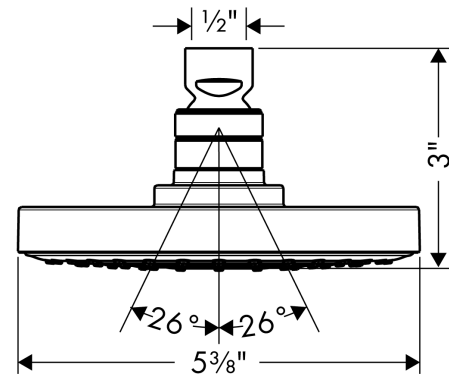

**Raindance S**  
**Showerhead 150 1-Jet, 2.5 GPM**  
 Finish: **Chrome** Part no. : **27486001**

**Description**

**Features**

- showerhead size: 6"
- Spray pattern: RainAir
- Maximum flow rate: 2.5 GPM
- 90 spray nozzles
- spray disc surface: grey
- EcoAir Technology

**Item details**

List Price \$ 237.00

**Technology**

**Compliance / Sustainability**

**Product image**

**Scale drawing**

**Raindance S**  
**Showerhead 150 1-Jet, 2.5 GPM**  
Finish: **Chrome** Part no. : **27486001**

**Showerarm Standard 6"**

Finish: **chrome** Part no. : **27411003**

**Description**

**Features**

- Length: 5.03"
- Brass
- Connection type: 1/2" NPT
- Showerarm, Escutcheon, Assembly instructions

**Item details**

**Showerarm Standard 6"**

Finish: **chrome** Part no. : **27411003**

**Spare parts list**

Year of production: >**03/07**

<b>Pos.</b>	<b>Description</b>	<b>Part no.</b>	<b>Price</b>	<b>PU</b>
1	escutcheon Ø 64 mm	88536000	-	1