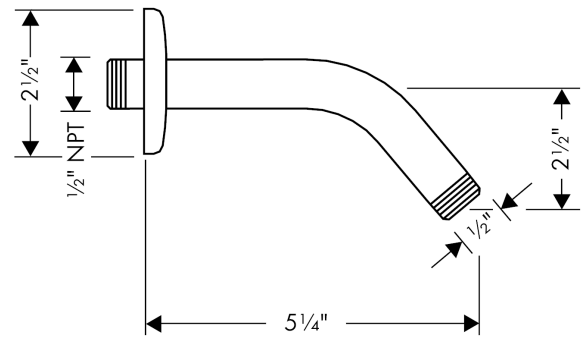

**Showerarm Standard 6"**

Finish: **chrome** Part no. : **27411003**

**Description**

**Features**

- Length: 5.03"
- Brass
- Connection type: 1/2" NPT
- Showerarm, Escutcheon, Assembly instructions

**Item details**

List Price \$ 48.00

**Compliance / Sustainability**

**Product image**

**Scale drawing**

**Showerarm Standard 6"**

Finish: **chrome** Part no. : **27411003**

**Exploded drawing**

Year of production: >**03/07**

**Showerarm Standard 6"**

Finish: **chrome** Part no. : **27411003**

**Spare parts list**

Year of production: >**03/07**

<b>Pos.</b>	<b>Description</b>	<b>Part no.</b>	<b>Price</b>	<b>PU</b>
1	escutcheon Ø 64 mm	88536000	-	1