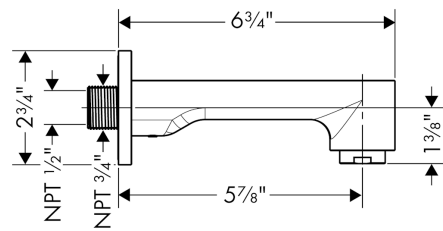

Scale drawing