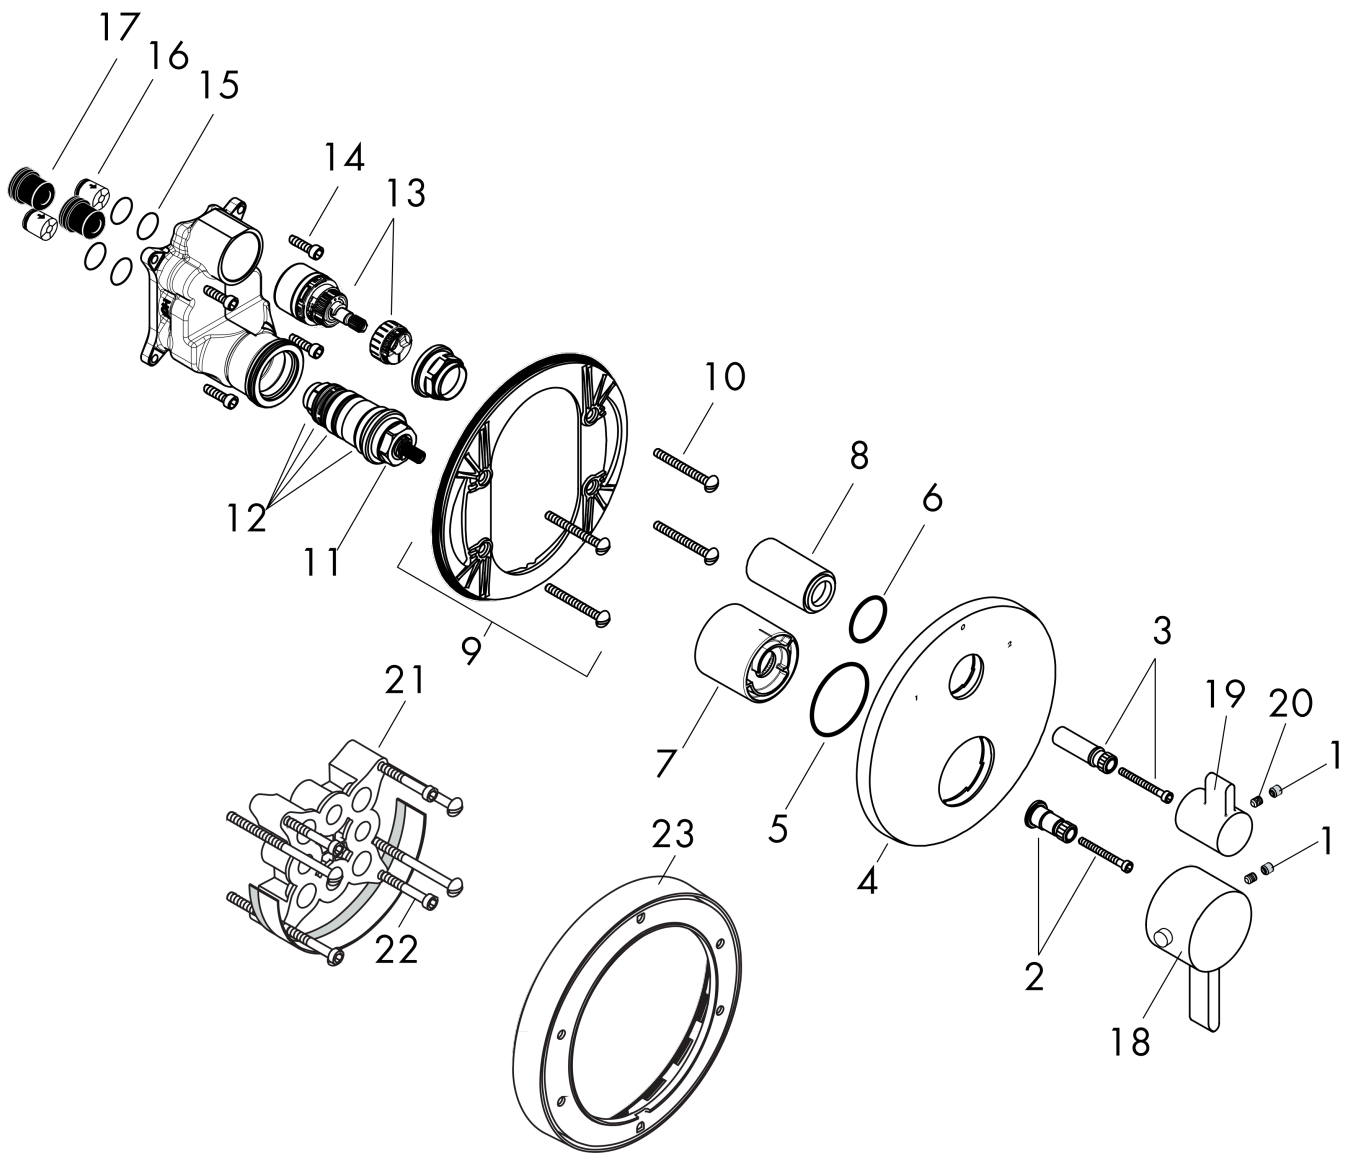

**Showerarm Standard 6"**

Finish: **chrome** Part no. : **27411003**

**Description**

**Features**

- Length: 5.03"
- Brass
- Connection type: 1/2" NPT
- Showerarm, Escutcheon, Assembly instructions

**Item details**

**Spare parts list**

Year of production: >**06/07**

<b>Pos.</b>	<b>Description</b>	<b>Part no.</b>	<b>Price</b>	<b>PU</b>
1	connecting thread	96472001	-	1
2	O-ring 16x2,5	98134000	-	1
3	hollow set screw M6x8	97810000	-	1
4	aerator cpl.	97163000	-	1
a	escutcheon Ø 70 mm	92758000	-	1

**Ecostat**  
**Thermostatic Trim S with Volume Control and Diverter**  
 Finish: **chrome** Part no. : **04231000**

**Description**

**Features**

- Volume control and diverter for 2 functions
- Thermostatic cartridge, Shut-off/ diverter valve
- Flow: 7.0 GPM (26.5 L/Min)
- Optimized for water-efficient shower products
- Anti-scald 100° safety stop
- EPD Thermostats

Exploded drawing

Year of production: >12/09