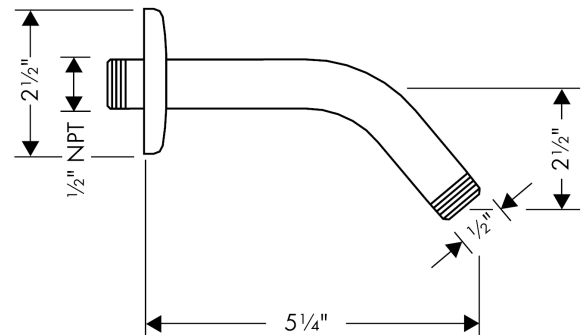

**Raindance S**  
**Showerhead 150 1-Jet, 2.5 GPM**  
 Finish: **Chrome** Part no. : **27486001**

**Description**

**Features**

- showerhead size: 6"
- Spray pattern: RainAir
- Maximum flow rate: 2.5 GPM
- 90 spray nozzles
- spray disc surface: grey
- EcoAir Technology

**Showerarm Standard 6"**

Finish: **chrome** Part no. : **27411003**

**Description**

**Features**

- Length: 5.03"
- Brass
- Connection type: 1/2" NPT
- Showerarm, Escutcheon, Assembly instructions

**Item details**

List Price \$ 48.00

**Compliance / Sustainability**

**Product image**

**Scale drawing**

**Showerarm Standard 6"**

Finish: **chrome** Part no. : **27411003**

**Exploded drawing**

Year of production: >**03/07**

**Showerarm Standard 6"**

Finish: **chrome** Part no. : **27411003**

**Spare parts list**

Year of production: >**03/07**

<b>Pos.</b>	<b>Description</b>	<b>Part no.</b>	<b>Price</b>	<b>PU</b>
1	escutcheon Ø 64 mm	88536000	-	1