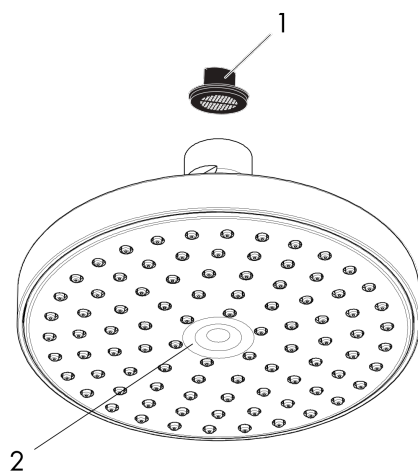

**Raindance S**  
**Showerhead 150 1-Jet, 2.5 GPM**  
 Finish: **Chrome** Part no. : **27486001**

**Description**

**Features**

- showerhead size: 6"
- Spray pattern: RainAir
- Maximum flow rate: 2.5 GPM
- 90 spray nozzles
- spray disc surface: grey
- EcoAir Technology

**Item details**

List Price \$ 237.00

**Technology**

**Compliance / Sustainability**

**Product image**

**Scale drawing**

**Raindance S**  
**Showerhead 150 1-Jet, 2.5 GPM**  
Finish: **Chrome** Part no. : **27486001**

Exploded drawing

Year of production: >01/07

**Raindance S**  
**Showerhead 150 1-Jet, 2.5 GPM**  
 Finish: **Chrome** Part no. : **27486001**

**Spare parts list**

Year of production: >01/07

Pos.	Description	Part no.	Price	PU
1	filter packing	88649000	-	1

**Showerarm Standard 6"**

Finish: **chrome** Part no. : **27411003**

**Description**

**Features**

- Length: 5.03"
- Brass
- Connection type: 1/2" NPT
- Showerarm, Escutcheon, Assembly instructions

**Item details**