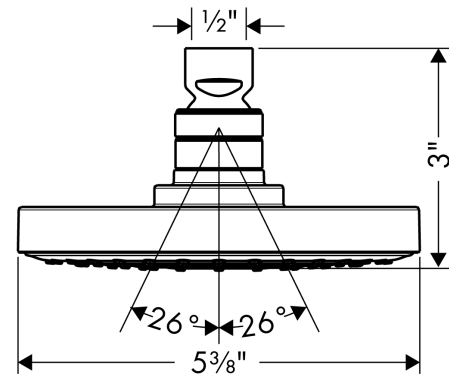

**Raindance S**  
**Showerhead 150 1-Jet, 2.5 GPM**  
 Finish: **Chrome** Part no. : **27486001**

**Description**

**Features**

- showerhead size: 6"
- Spray pattern: RainAir
- Maximum flow rate: 2.5 GPM
- 90 spray nozzles
- spray disc surface: grey
- EcoAir Technology

**Item details**

List Price \$ 237.00

**Technology**

**Compliance / Sustainability**

**Product image**

**Scale drawing**

**Raindance S**  
**Showerhead 150 1-Jet, 2.5 GPM**  
Finish: **Chrome** Part no. : **27486001**

Exploded drawing

Year of production: >01/07

**Raindance S**  
**Showerhead 150 1-Jet, 2.5 GPM**  
 Finish: **Chrome** Part no. : **27486001**

**Spare parts list**

Year of production: >01/07

Pos.	Description	Part no.	Price	PU
1	filter packing	88649000	-	1

**Showerarm Standard 6"**

Finish: **chrome** Part no. : **27411003**

**Description**

**Features**

- Length: 5.03"
- Brass
- Connection type: 1/2" NPT
- Showerarm, Escutcheon, Assembly instructions

**Item details**