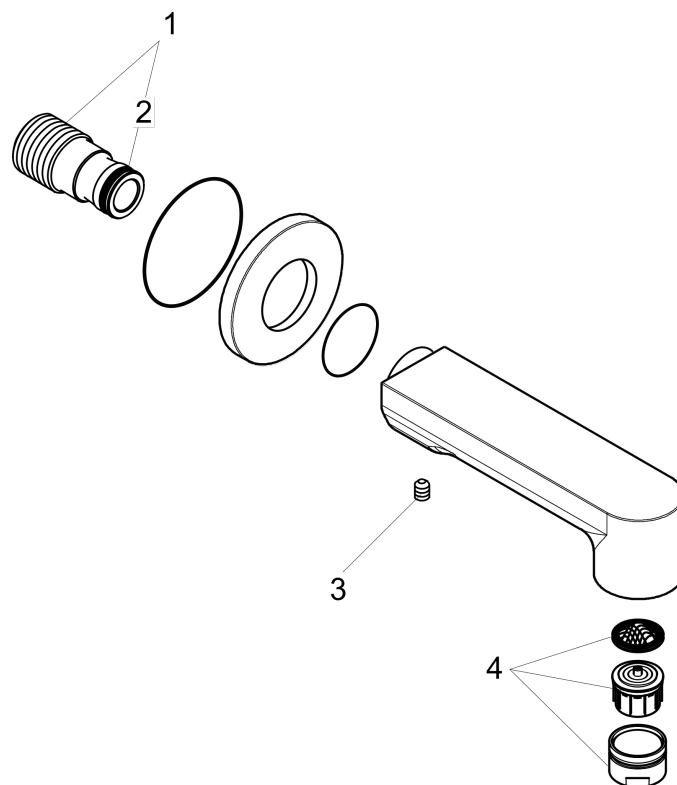

**Showerarm Standard 6"**

Finish: **chrome** Part no. : **27411003**

**Description**

**Features**

- Length: 5.03"
- Brass
- Connection type: 1/2" NPT
- Showerarm, Escutcheon, Assembly instructions

**Item details**

**Showerarm Standard 6"**

Finish: **chrome** Part no. : **27411003**

**Spare parts list**

Year of production: >**03/07**

<b>Pos.</b>	<b>Description</b>	<b>Part no.</b>	<b>Price</b>	<b>PU</b>
1	escutcheon Ø 64 mm	88536000	-	1

**Product image**

**Scale drawing**

**Metris S  
Tub Spout**

Finish: **chrome**    Part no. : **14413001**

**Exploded drawing**

Year of production: **>06/07**

**Metris S  
Tub Spout**

Finish: **chrome** Part no. : **14413001**

**Spare parts list**

Year of production: >**06/07**

<b>Pos.</b>	<b>Description</b>	<b>Part no.</b>	<b>Price</b>	<b>PU</b>
1	connecting thread	96472001	-	1
2	O-ring 16x2,5	98134000	-	1
3	hollow set screw M6x8	97810000	-	1
4	aerator cpl.	97163000	-	1
a	escutcheon Ø 70 mm	92758000	-	1