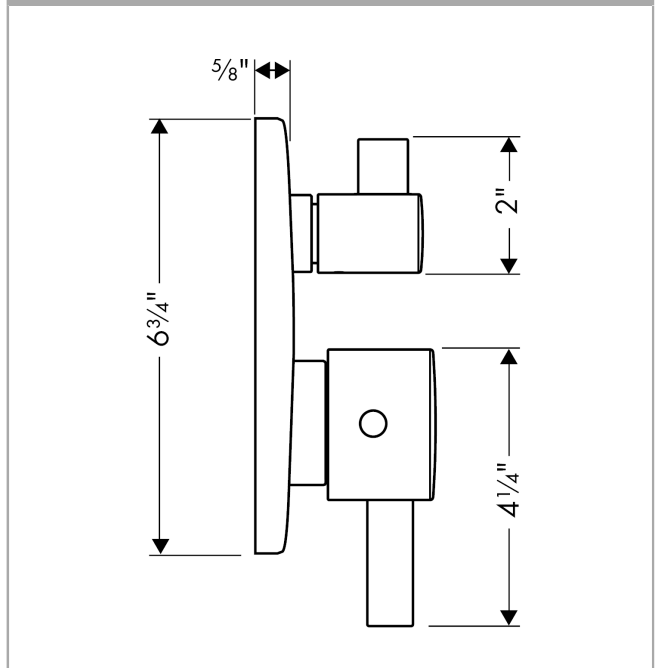

Scale drawing