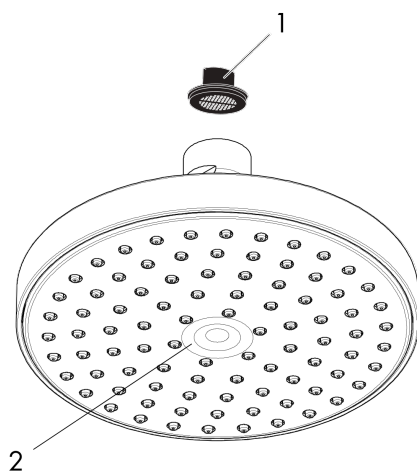

Raindance S
Showerhead 150 1-Jet, 2.5 GPM
Finish: **Chrome** Part no. : **27486001**

Exploded drawing

Year of production: >01/07