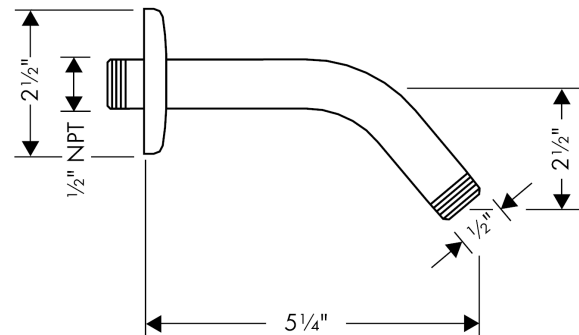

Raindance S
Showerhead 150 1-Jet, 2.5 GPM
 Finish: **Chrome** Part no. : **27486001**

Description

Features

- showerhead size: 6"
- Spray pattern: RainAir
- Maximum flow rate: 2.5 GPM
- 90 spray nozzles
- spray disc surface: grey
- EcoAir Technology

Showerarm Standard 6"

Finish: **chrome** Part no. : **27411003**

Description

Features

- Length: 5.03"
- Brass
- Connection type: 1/2" NPT
- Showerarm, Escutcheon, Assembly instructions

Item details

List Price \$ 48.00

Compliance / Sustainability

Product image

Scale drawing

Showerarm Standard 6"

Finish: **chrome** Part no. : **27411003**

Exploded drawing

Year of production: >**03/07**

Showerarm Standard 6"

Finish: **chrome** Part no. : **27411003**

Spare parts list

Year of production: >**03/07**

Pos.	Description	Part no.	Price	PU
1	escutcheon Ø 64 mm	88536000	-	1