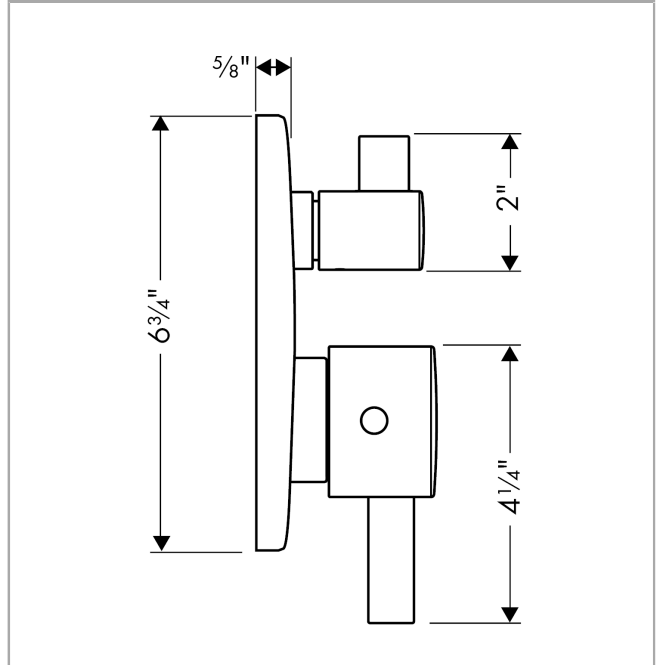

Scale drawing