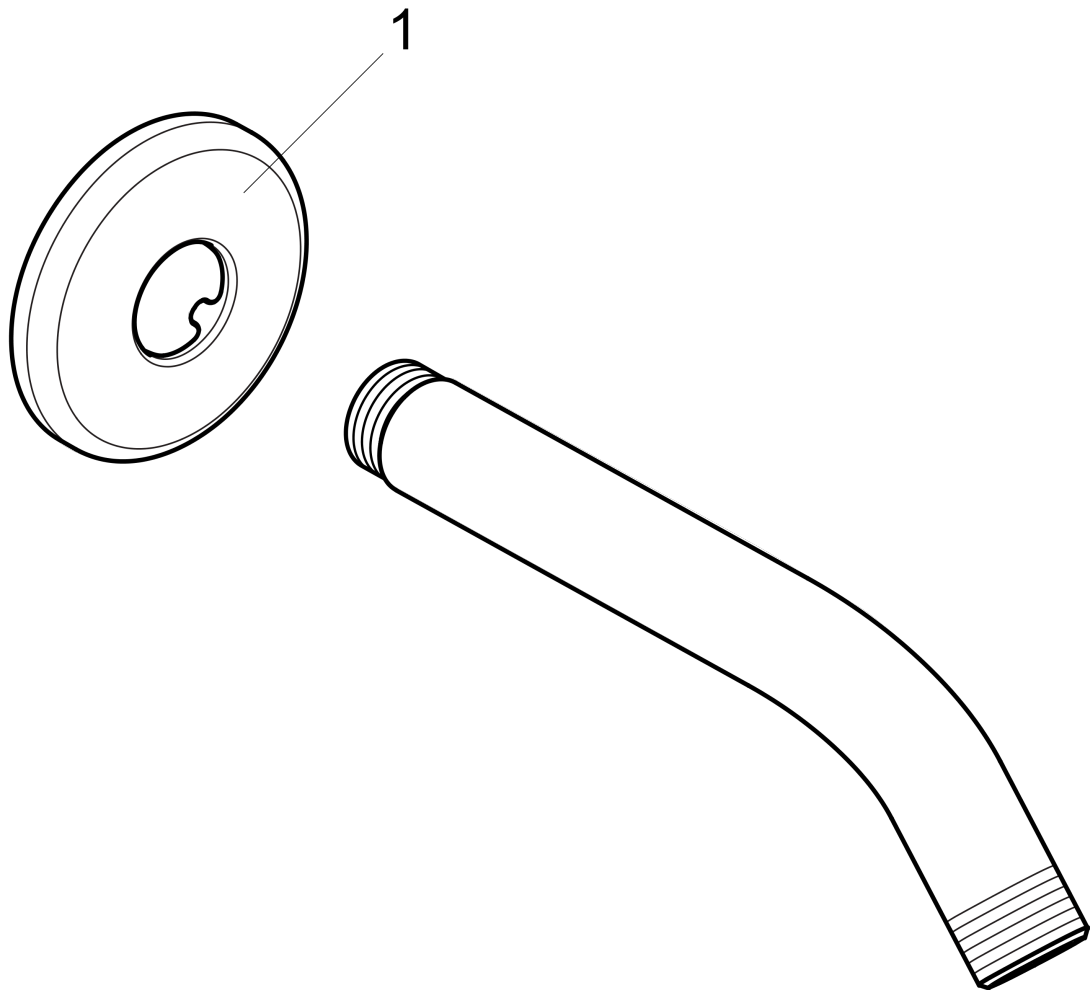

Raindance S
Showerhead 150 1-Jet, 2.5 GPM
 Finish: **Chrome** Part no. : **27486001**

Description

Features

- showerhead size: 6"
- Spray pattern: RainAir
- Maximum flow rate: 2.5 GPM
- 90 spray nozzles
- spray disc surface: grey
- EcoAir Technology

Showerarm Standard 6"

Finish: **chrome** Part no. : **27411003**

Description

Features

- Length: 5.03"
- Brass
- Connection type: 1/2" NPT
- Showerarm, Escutcheon, Assembly instructions

Item details

List Price \$ 48.00

Compliance / Sustainability

Product image

Scale drawing

Showerarm Standard 6"

Finish: **chrome** Part no. : **27411003**

Exploded drawing

Year of production: >**03/07**

Showerarm Standard 6"

Finish: **chrome** Part no. : **27411003**

Spare parts list

Year of production: >**03/07**

Pos.	Description	Part no.	Price	PU
1	escutcheon Ø 64 mm	88536000	-	1