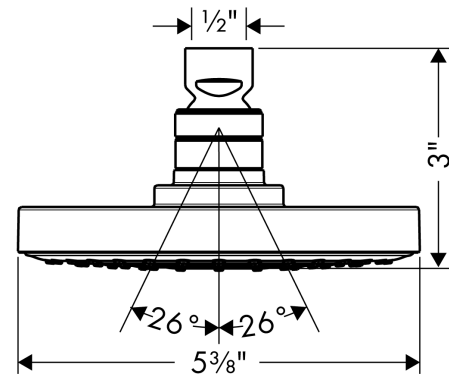

Ecostat
Thermostatic Trim S with Volume Control
 Finish: **chrome** Part no. : **04230000**

Description

Features

- Volume control for 1 function
- Thermostatic cartridge, Ceramic cartridge
- Flow: 6.0 GPM (22.7 L/Min)
- Optimized for water-efficient shower products
- Anti-scald 100° safety stop
- EPD Thermostats

Raindance S
Showerhead 150 1-Jet, 2.5 GPM
 Finish: **Chrome** Part no. : **27486001**

Description

Features

- showerhead size: 6"
- Spray pattern: RainAir
- Maximum flow rate: 2.5 GPM
- 90 spray nozzles
- spray disc surface: grey
- EcoAir Technology

Item details

List Price \$ 237.00

Technology

Compliance / Sustainability

Product image

Scale drawing

Raindance S
Showerhead 150 1-Jet, 2.5 GPM
Finish: **Chrome** Part no. : **27486001**

Exploded drawing

Showerarm Standard 6"

Finish: **chrome** Part no. : **27411003**

Description

Features

- Length: 5.03"
- Brass
- Connection type: 1/2" NPT
- Showerarm, Escutcheon, Assembly instructions

Item details

List Price \$ 48.00