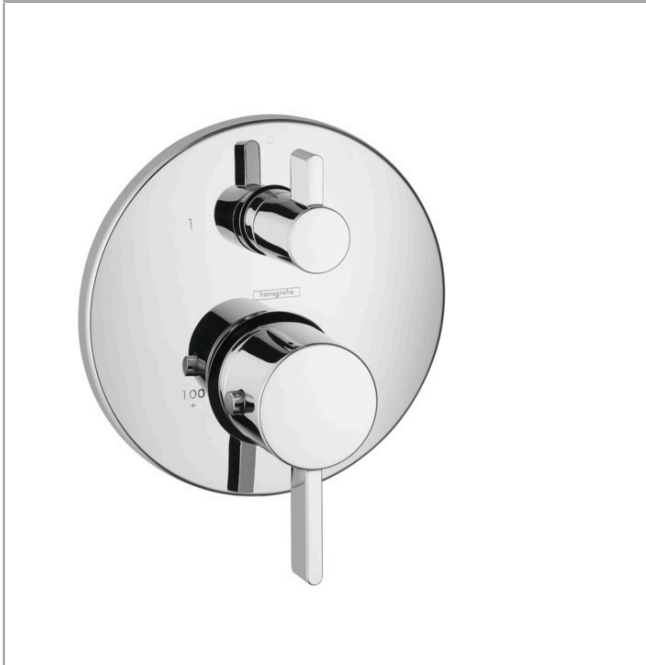

Ecostat
Thermostatic Trim S with Volume Control
 Finish: **chrome** Part no. : **04230000**

Description

Features

- Volume control for 1 function
- Thermostatic cartridge, Ceramic cartridge
- Flow: 6.0 GPM (22.7 L/Min)
- Optimized for water-efficient shower products
- Anti-scald 100° safety stop
- EPD Thermostats

Item details

List Price \$ 745.00

Compliance / Sustainability

Product image

Scale drawing

Ecostat
Thermostatic Trim S with Volume Control
 Finish: **chrome** Part no. : **04230000**

Spare parts list

Year of production: >12/09

Pos.	Description	Part no.	Price	PU
1	screw cover	95181000	-	1
2	adapter for handle	96435000	-	1
3	adapter for handle	96451000	-	1
4	escutcheon Ø 170 mm	96551001	-	1
5	O-Ring 48x3	95508000	-	1
6	sleeve	95550000	-	1
7	sleeve	96446000	-	1
8	sub plate	96447000	-	1
9	set of fixing screws	96454000	-	1
10	thermostat cartridge	94282000	-	1
11	sealing set	95037000	-	1
12	shut off unit right closing	94009000	-	1
13	set of screws	96525000	-	1
14	O-ring 16x2	98133000	-	1
15	set of non return valves DW 15	94074000	-	1
16	noise reduction	94073000	-	1
17	extension 25 mm	13595000	-	1
18	extension 22 mm (Ø 170 mm)	13596000	-	1
a	O-ring 29x3	98371000	-	1
b	hexagon socket screw M4x35	92160000	-	1

Raindance S
Showerhead 150 1-Jet, 2.5 GPM
 Finish: **Chrome** Part no. : **27486001**

Description

Features

- showerhead size: 6"
- Spray pattern: RainAir
- Maximum flow rate: 2.5 GPM
- 90 spray nozzles
- spray disc surface: grey
- EcoAir Technology