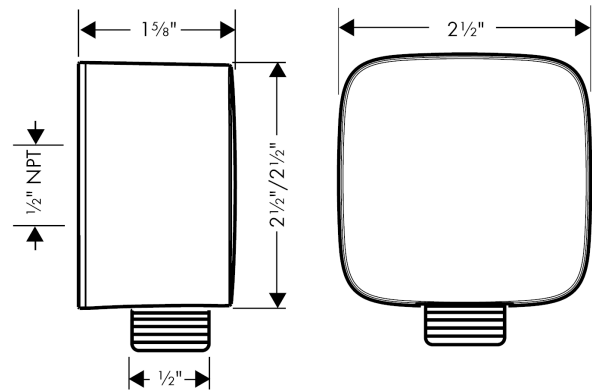

PuraVida

PuraVida Wallbar, 36"

Finishes : **chrome**   Part no. : **27844000**

Spare parts list

Year of production: >07/09

Pos.	Description	Part no.	Price	PU
1	support, assy	95407000	-	1
2	shower hose Isiflex'B 1,60 m	28276000	-	1
3	set of covers	98519000	-	1
4	wall support cpl.	98518000	-	1
5	mounting set	96179000	-	1
6	tile-matching-disk	98993000	-	1
7	corner fitting set	28694000	-	1

FixFit
Wall Outlet PuraVida with Check Valves
Finish: **chrome** Part no. : **27414001**

Description

Features

- Metal connection angle
- 1/2" NPT

Item details

List Price $ 118.00

Compliance / Sustainability

Product image

Scale drawing