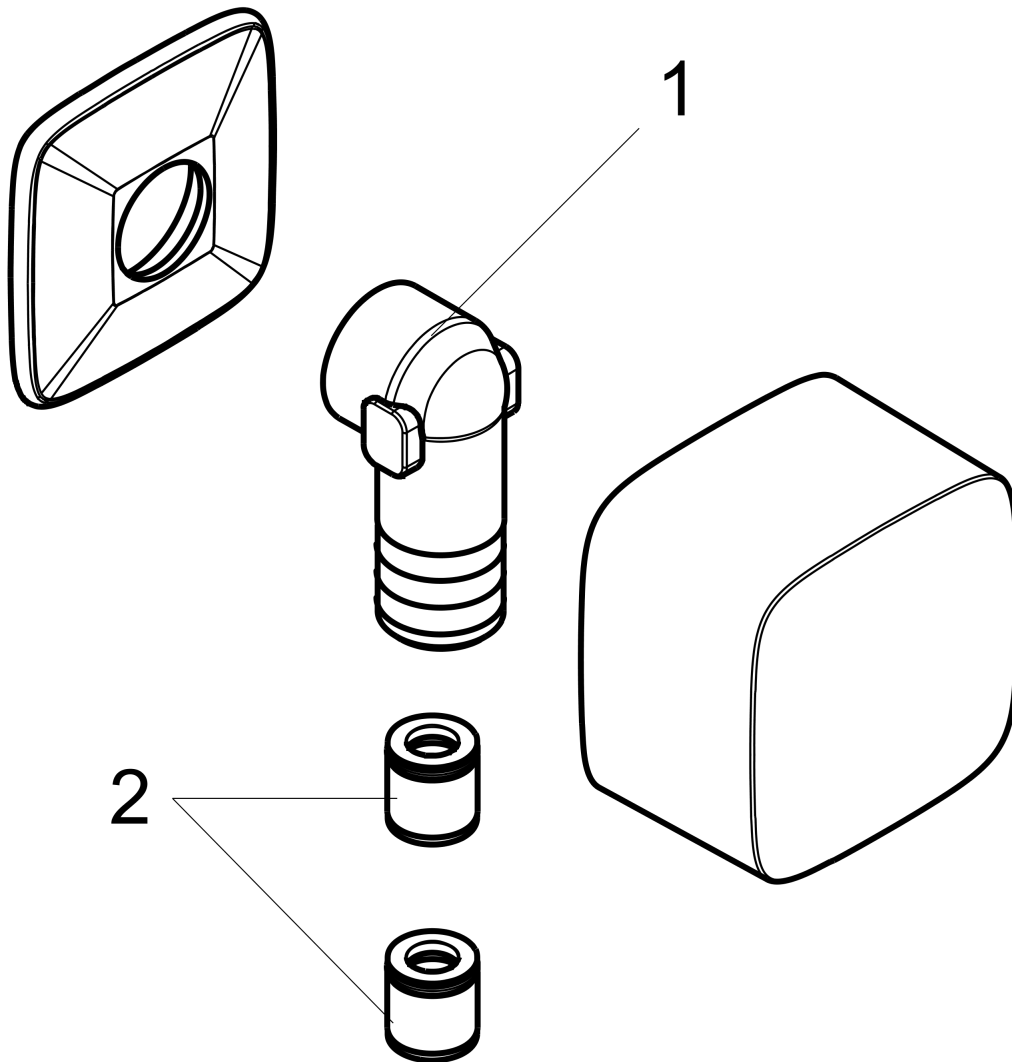

**Product image**

**Scale drawing**

**FixFit**  
**Wall Outlet PuraVida with Check Valves**  
Finish: **chrome** Part no. : **27414001**

Exploded drawing

Year of production: >09/09

**FixFit**

**Wall Outlet PuraVida with Check Valves**