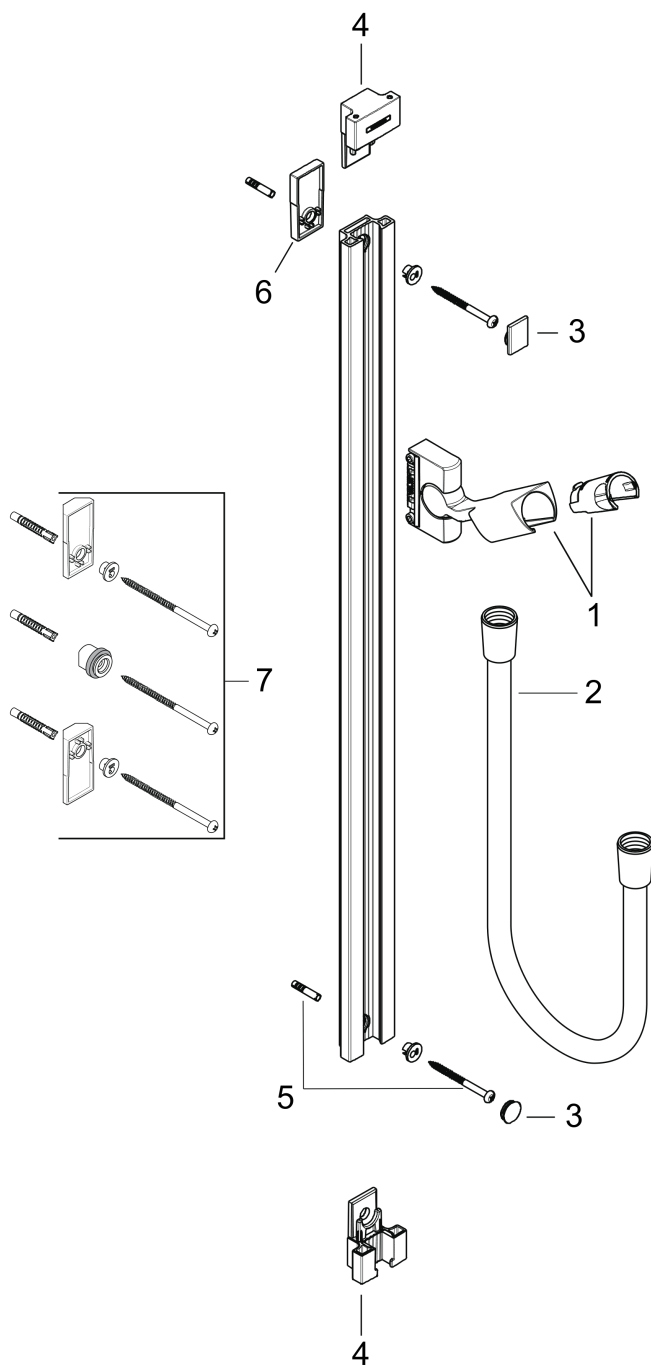

PuraVida

PuraVida Wallbar, 36"

Finishes : **chrome** Part no. : **27844000**

Exploded drawing

Year of production: >07/09

PuraVida

PuraVida Wallbar, 36"

Finishes : **chrome**   Part no. : **27844000**

Spare parts list

Year of production: >07/09

Pos.	Description	Part no.	Price	PU
1	support, assy	95407000	-	1
2	shower hose Isiflex'B 1,60 m	28276000	-	1
3	set of covers	98519000	-	1
4	wall support cpl.	98518000	-	1
5	mounting set	96179000	-	1
6	tile-matching-disk	98993000	-	1
7	corner fitting set	28694000	-	1