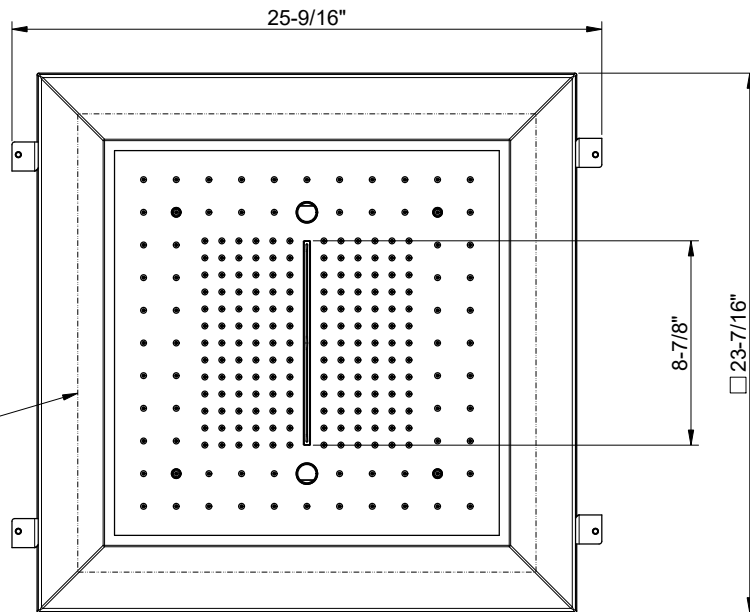

12V DC

COVER NOT INCLUDED

**GISSI**

**AFILO 57509**

SOFFIONE 500X500 INCASSO MULTIFUNZIONE COLOUR

Formato **A4**

Dis.: GPF575090000G001

Gessi S.p.A. Parco Gessi, 13037 Serravalle Sesia (Vercelli) Italy Tel. 0039 0163 454111 Fax. 0039 0163 453150 www.gessi.com e-mail: gessi@gessi.it

This drawing by its legislation cannot be disclosed or reproduced without a written authorization released by GESSI S.p.A. - 2021 Copyright® GESSI S.p.A.

**GESSI**

**AFILO 57016**

COVER DI FINITURA ESTETICA 500X500 MULTIFUNZIONE