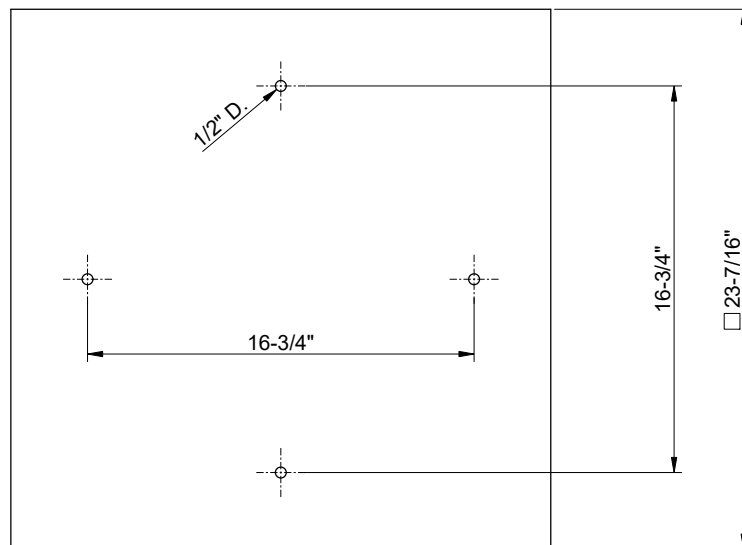

12V DC

COVER NOT INCLUDED

**GISSI**

**AFILO 57509**

SOFFIONE 500X500 INCASSO MULTIFUNZIONE COLOUR

Formato **A4**

Dis.: GPF575090000G001

Gessi S.p.A. Parco Gessi, 13037 Serravalle Sesia (Vercelli) Italy Tel. 0039 0163 454111 Fax. 0039 0163 453150 www.gessi.com e-mail: gessi@gessi.it

This drawing by its legislation cannot be disclosed or reproduced without a written authorization released by GESSI S.p.A. - 2021 Copyright® GESSI S.p.A.

**GESSI**

**AFILO 57016**

COVER DI FINITURA ESTETICA 500X500 MULTIFUNZIONE