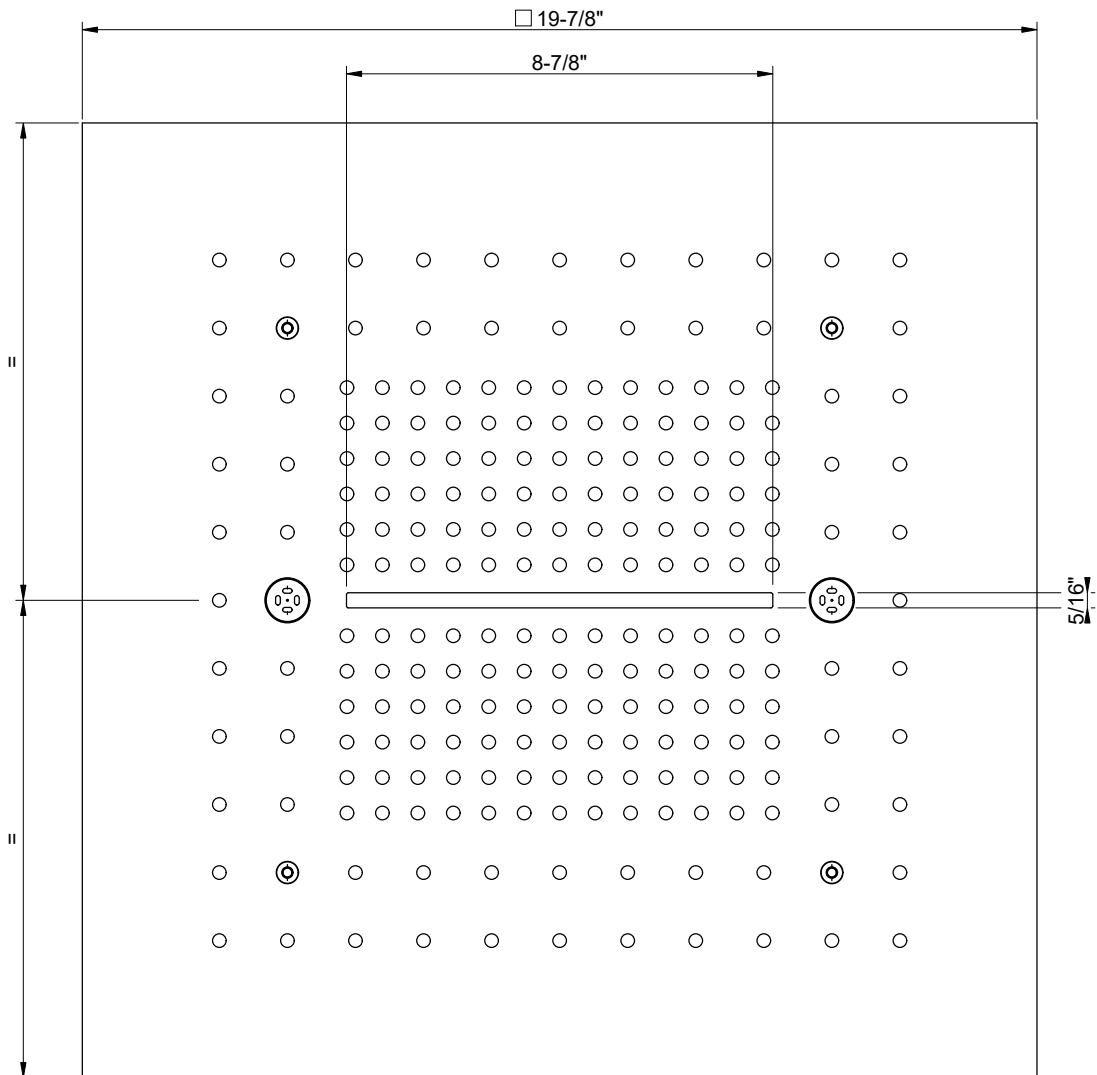

12V DC

COVER NOT INCLUDED

**GISSI**

**AFILO 57509**

SOFFIONE 500X500 INCASSO MULTIFUNZIONE COLOUR

Formato **A4**

Dis.: GPF575090000G001

Gessi S.p.A. Parco Gessi, 13037 Serravalle Sesia (Vercelli) Italy Tel. 0039 0163 454111 Fax. 0039 0163 453150 www.gessi.com e-mail: gessi@gessi.it

This drawing by its legislation cannot be disclosed or reproduced without a written authorization released by GESSI S.p.A. - 2021 Copyright® GESSI S.p.A.

**GESSI**

**AFILO 57016**

COVER DI FINITURA ESTETICA 500X500 MULTIFUNZIONE