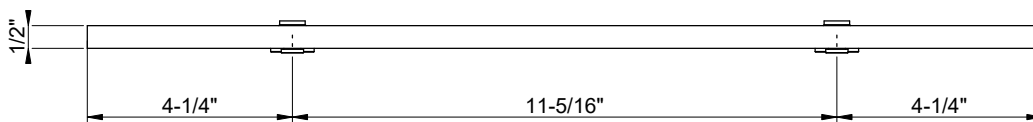

12V DC

COVER NOT INCLUDED

**GISSI**

**AFILO 57509**

SOFFIONE 500X500 INCASSO MULTIFUNZIONE COLOUR

Formato **A4**

Dis.: GPF575090000G001

Gessi S.p.A. Parco Gessi, 13037 Serravalle Sesia (Vercelli) Italy Tel. 0039 0163 454111 Fax. 0039 0163 453150 www.gessi.com e-mail: gessi@gessi.it

This drawing by its legislation cannot be disclosed or reproduced without a written authorization released by GESSI S.p.A. - 2021 Copyright® GESSI S.p.A.

**GESSI**

**AFILO 57016**

COVER DI FINITURA ESTETICA 500X500 MULTIFUNZIONE