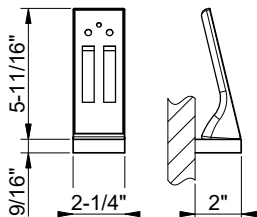

12V DC

COVER NOT INCLUDED

**GISSI**

**AFILO 57509**

SOFFIONE 500X500 INCASSO MULTIFUNZIONE COLOUR

Formato **A4**

Dis.: GPF575090000G001

Gessi S.p.A. Parco Gessi, 13037 Serravalle Sesia (Vercelli) Italy Tel. 0039 0163 454111 Fax. 0039 0163 453150 www.gessi.com e-mail: gessi@gessi.it

This drawing by its legislation cannot be disclosed or reproduced without a written authorization released by GESSI S.p.A. - 2021 Copyright® GESSI S.p.A.

**GESSI**

**AFILO 57016**

COVER DI FINITURA ESTETICA 500X500 MULTIFUNZIONE