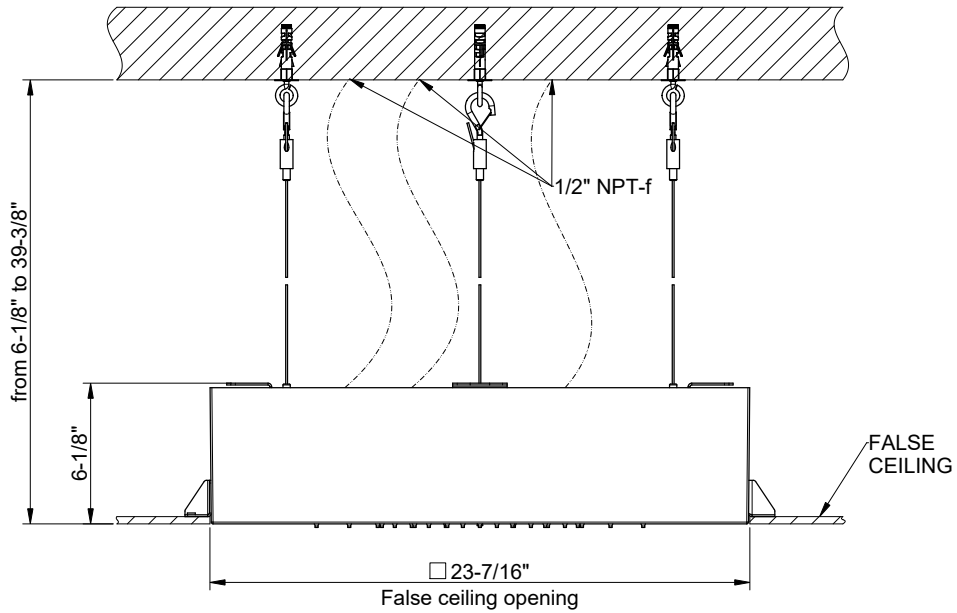

12V DC

COVER NOT INCLUDED

**GISSI**

**AFILO 57509**

SOFFIONE 500X500 INCASSO MULTIFUNZIONE COLOUR

Formato **A4**

Dis.: GPF575090000G001

Gessi S.p.A. Parco Gessi, 13037 Serravalle Sesia (Vercelli) Italy Tel. 0039 0163 454111 Fax. 0039 0163 453150 www.gessi.com e-mail: gessi@gessi.it

This drawing by its legislation cannot be disclosed or reproduced without a written authorization released by GESSI S.p.A. - 2021 Copyright® GESSI S.p.A.

**GESSI**

**AFILO 57016**

COVER DI FINITURA ESTETICA 500X500 MULTIFUNZIONE