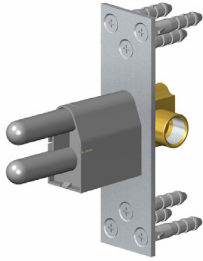

G-8006

Thermostatic Valve - Rough - M-Series

G-8053

M-Series

3-Way Diverter Control Valve WITH Off Function (No Pass-Through)

GRAFF[®]
CUTTING EDGE DESIGN

Product Features

- 3/4" universal inlets/outlets with female threads
- Stacking inlet feature
- Supplied with protective plastic cover
- CalGreen compliant dependent on functions

www.graff-faucets.com | phone: 800-954-4723

G-8765

Ametis Collection

Ametis Ring Rough (Rough Only)

Product Features

- Complete rough for Ametis Ring G-8760-**

Warranty

- Limited lifetime warranty