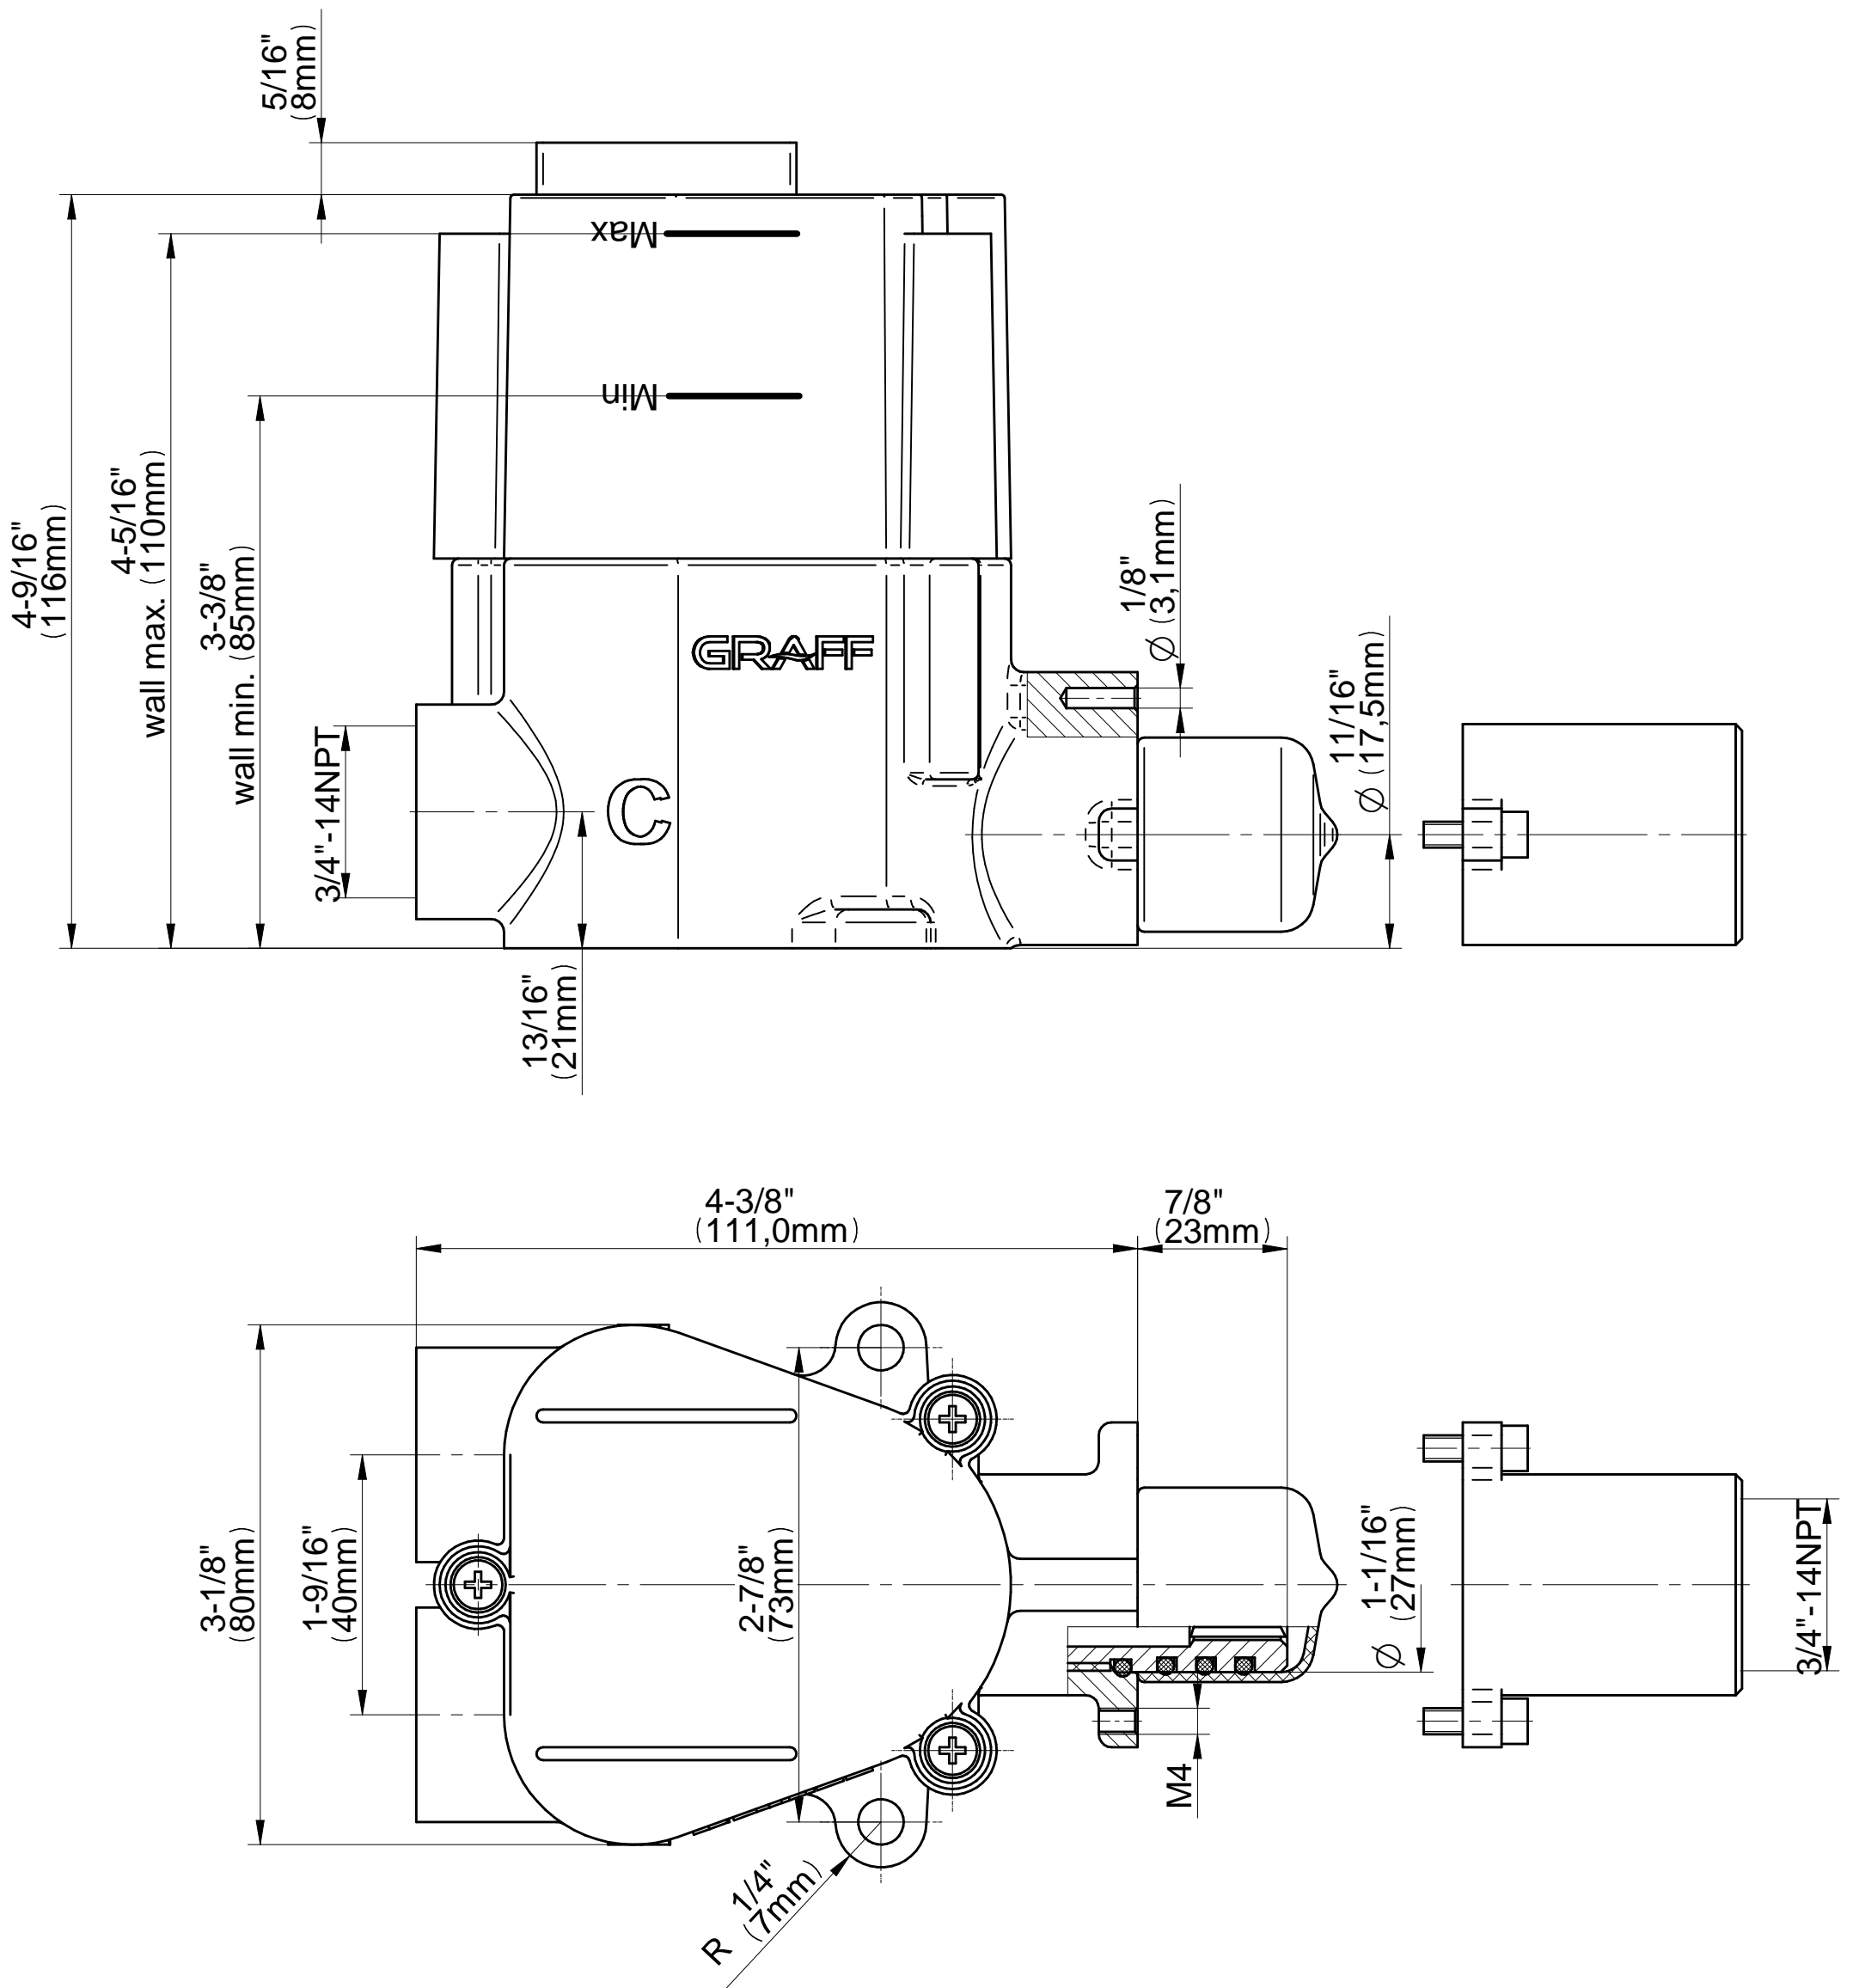

G-8006

Thermostatic Valve - Rough - M-Series

G-8053

M-Series

3-Way Diverter Control Valve WITH Off Function (No Pass-Through)

GRAFF[®]
CUTTING EDGE DESIGN

Product Features

- 3/4" universal inlets/outlets with female threads
- Stacking inlet feature
- Supplied with protective plastic cover
- CalGreen compliant dependent on functions