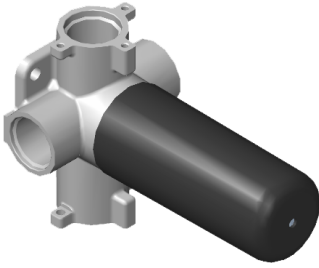

G-8006

Thermostatic Valve - Rough - M-Series

G-8053

M-Series

3-Way Diverter Control Valve WITH Off Function (No Pass-Through)

GRAFF[®]
CUTTING EDGE DESIGN

Product Features

- 3/4" universal inlets/outlets with female threads
- Stacking inlet feature
- Supplied with protective plastic cover
- CalGreen compliant dependent on functions

www.graff-faucets.com | phone: 800-954-4723

G-8765

Ametis Collection

Ametis Ring Rough (Rough Only)

Product Features

- Complete rough for Ametis Ring G-8760-**

Warranty

- Limited lifetime warranty