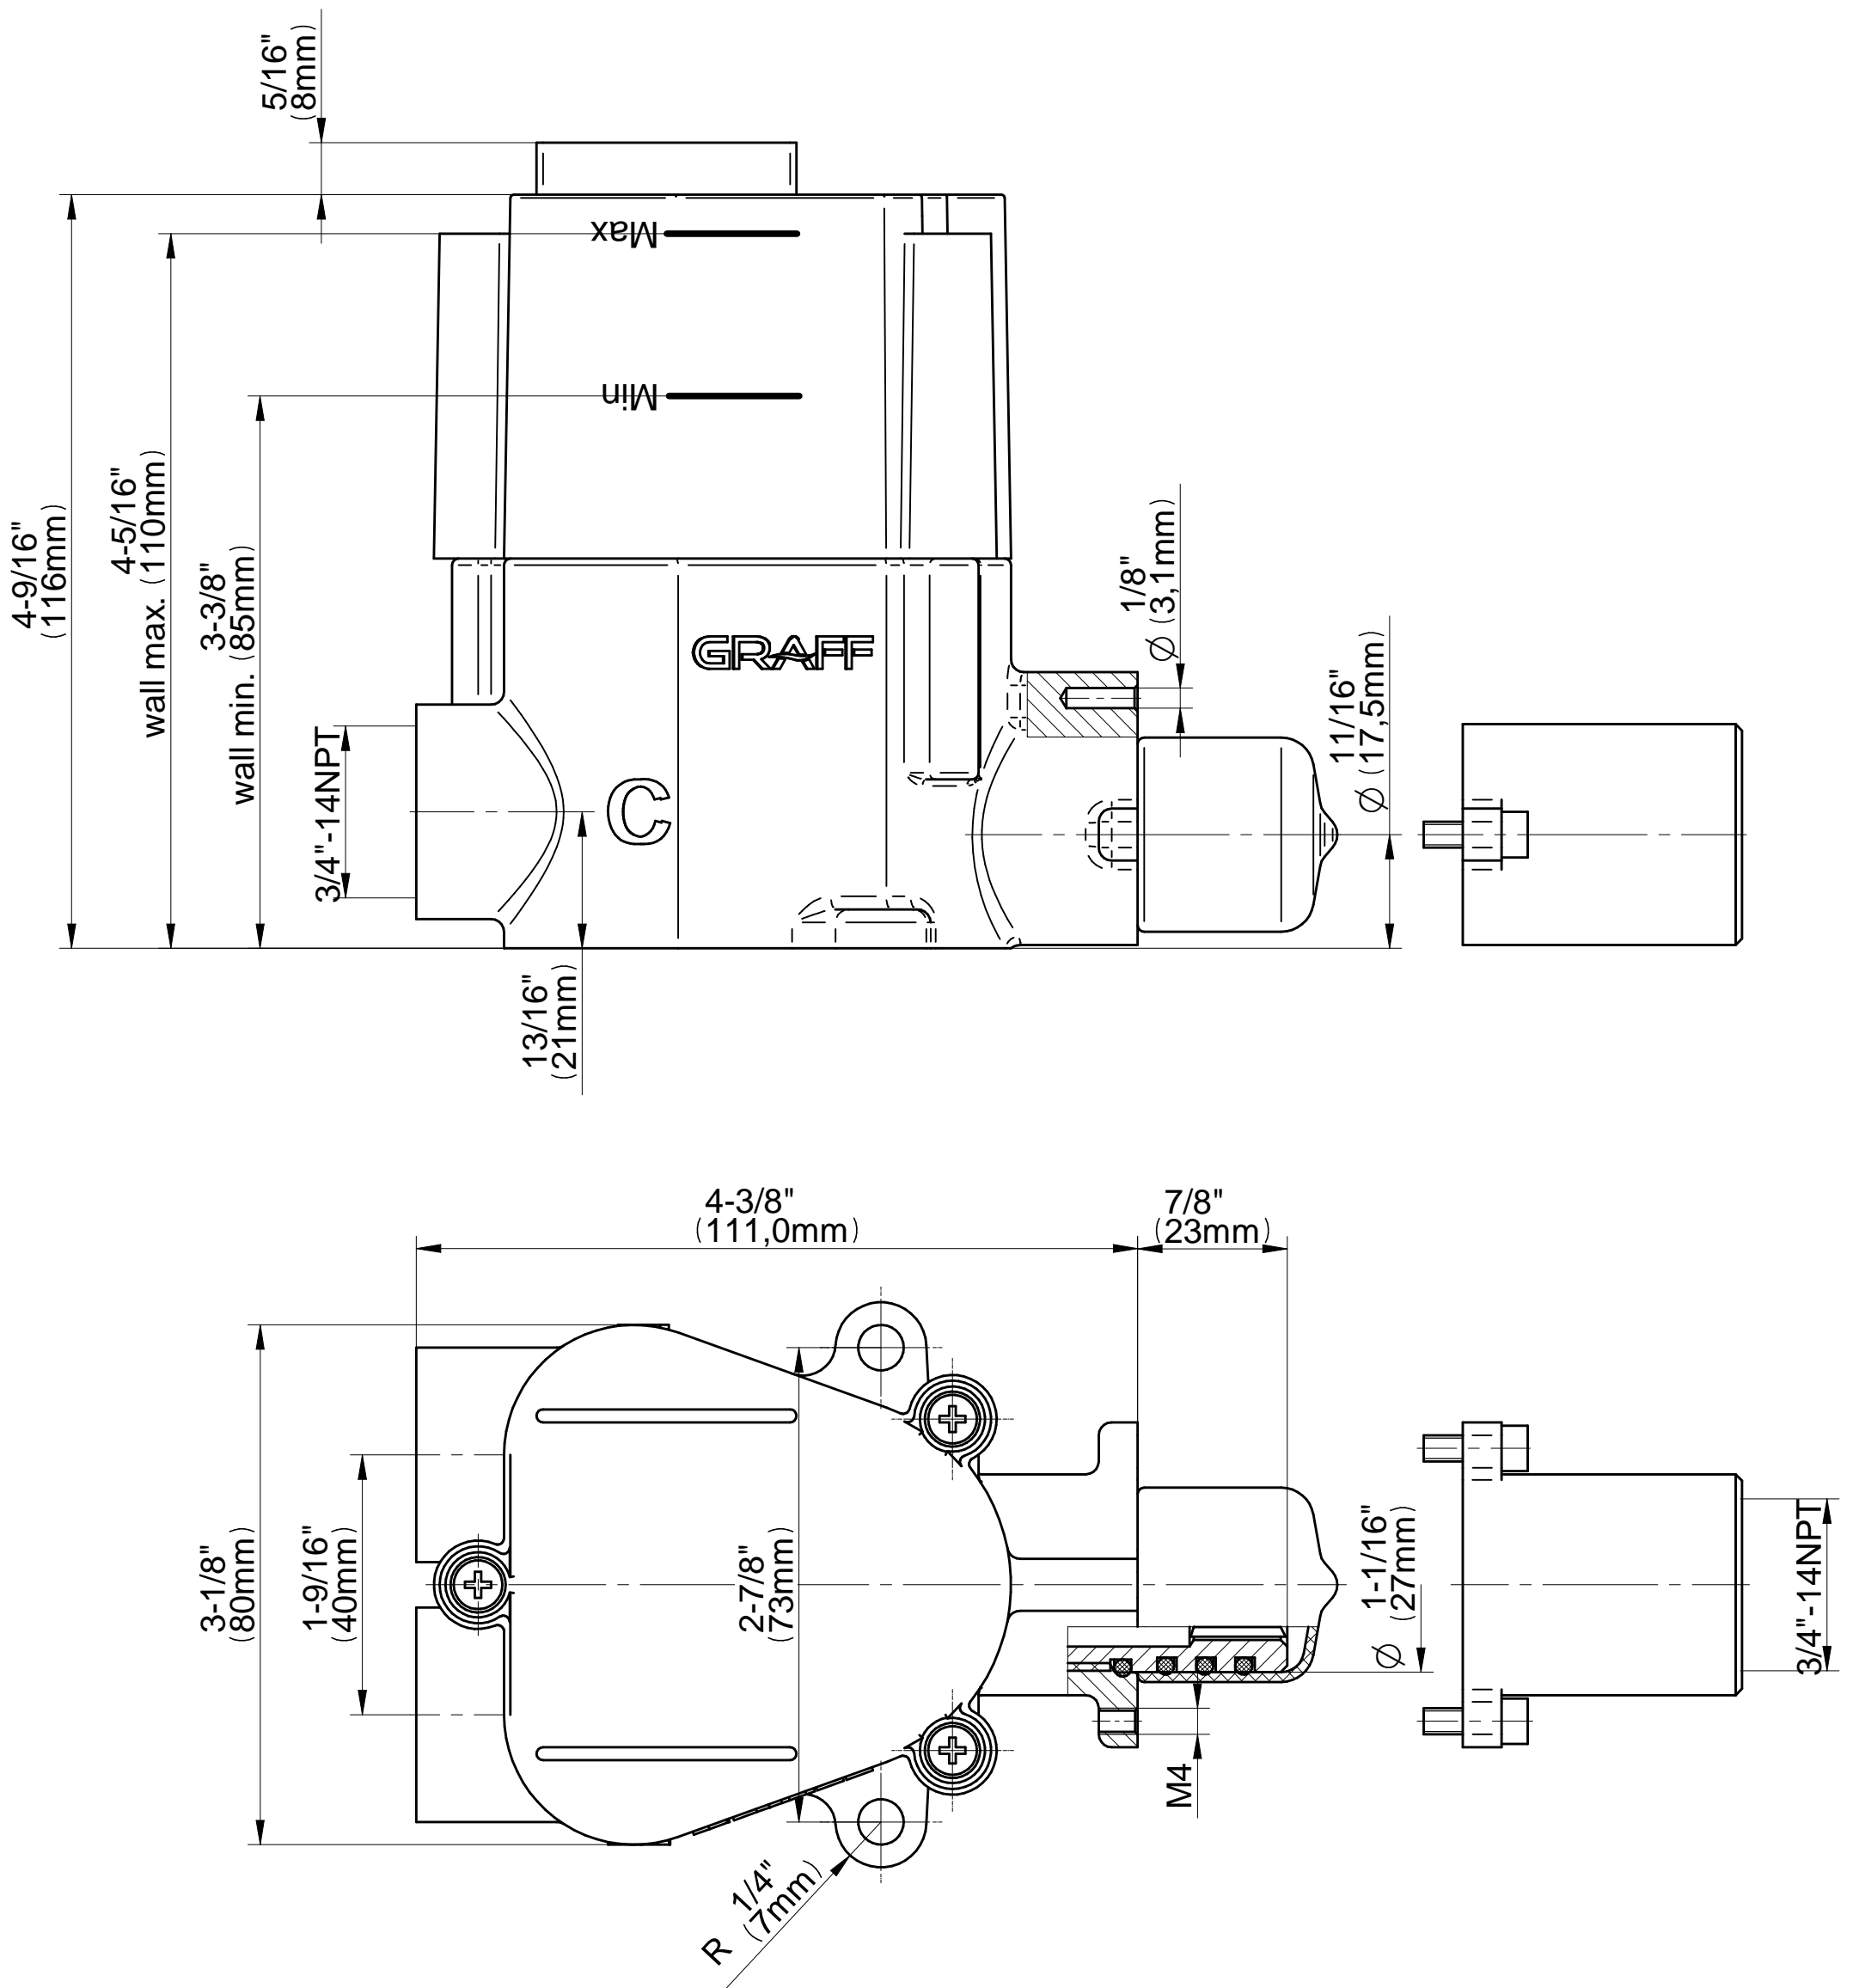

G-8006

Thermostatic Valve - Rough - M-Series