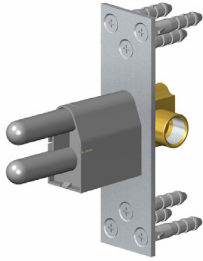

G-8765

Ametis Collection

Ametis Ring Rough (Rough Only)

Product Features

- Complete rough for Ametis Ring G-8760-**

Warranty

- Limited lifetime warranty

For complete warranty information go to www.graff-faucets.com/en-nam/warranty