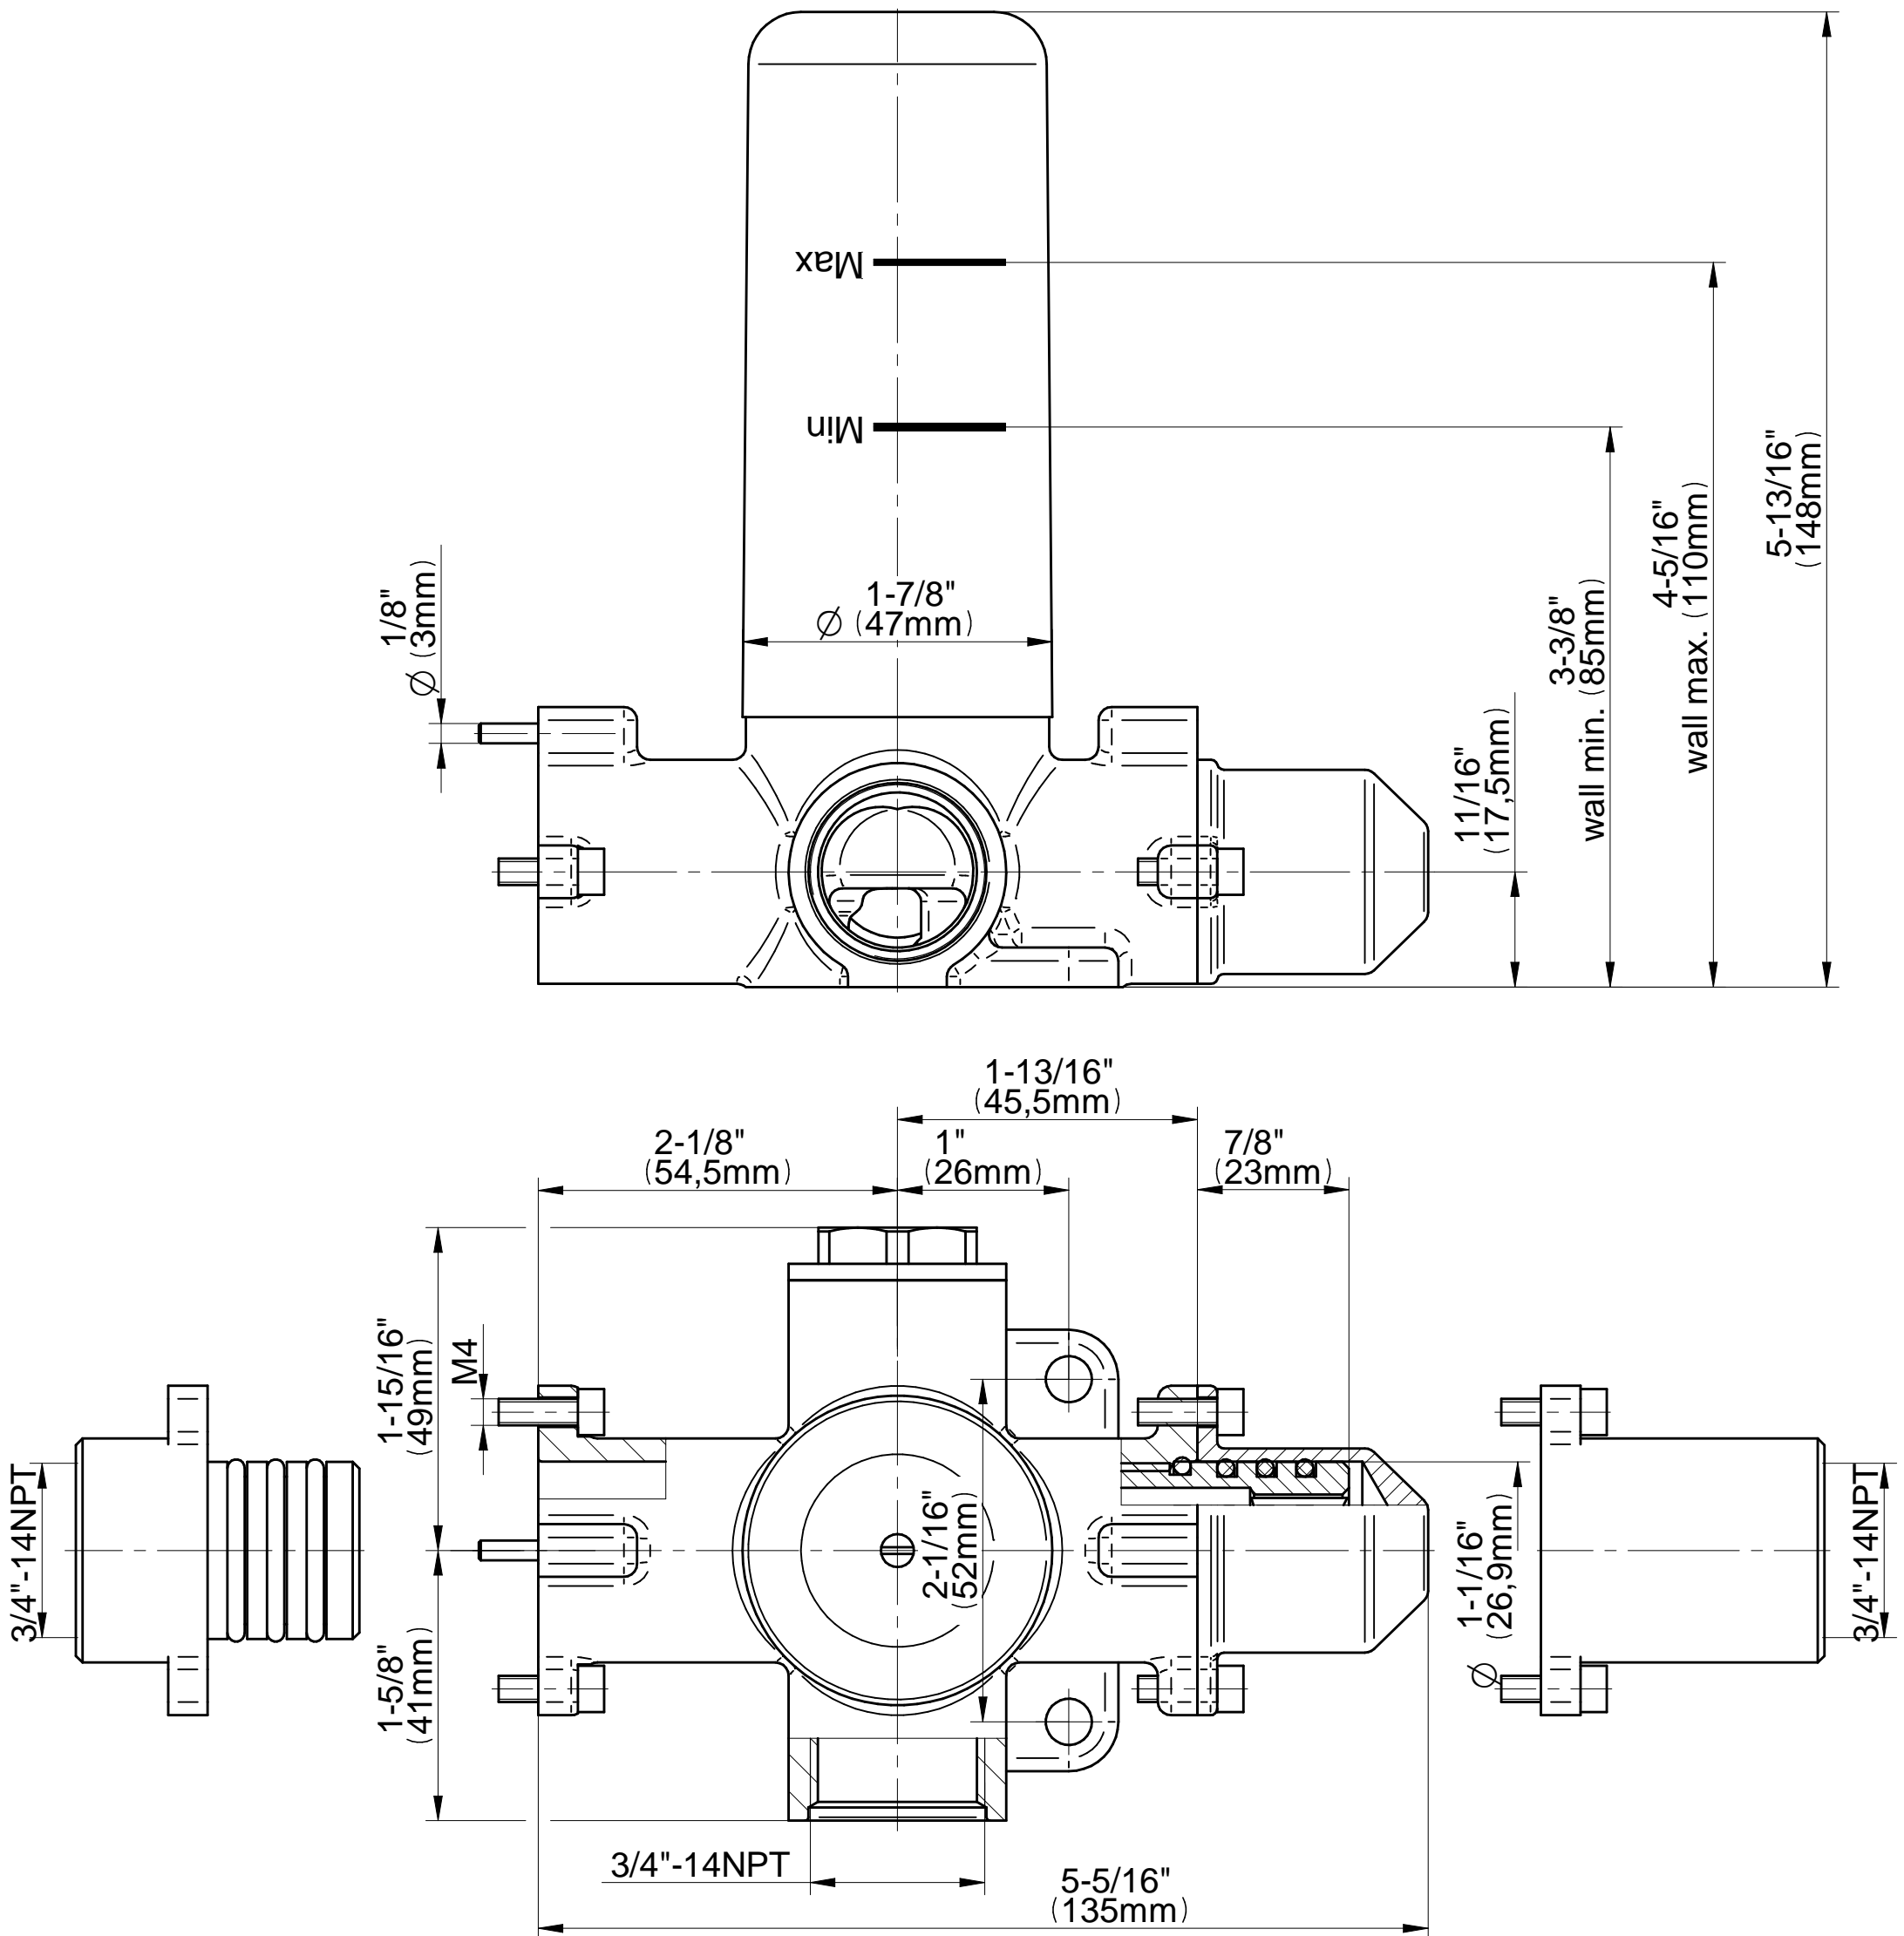

## Stop/Volume Control Valve - Rough - M-Series