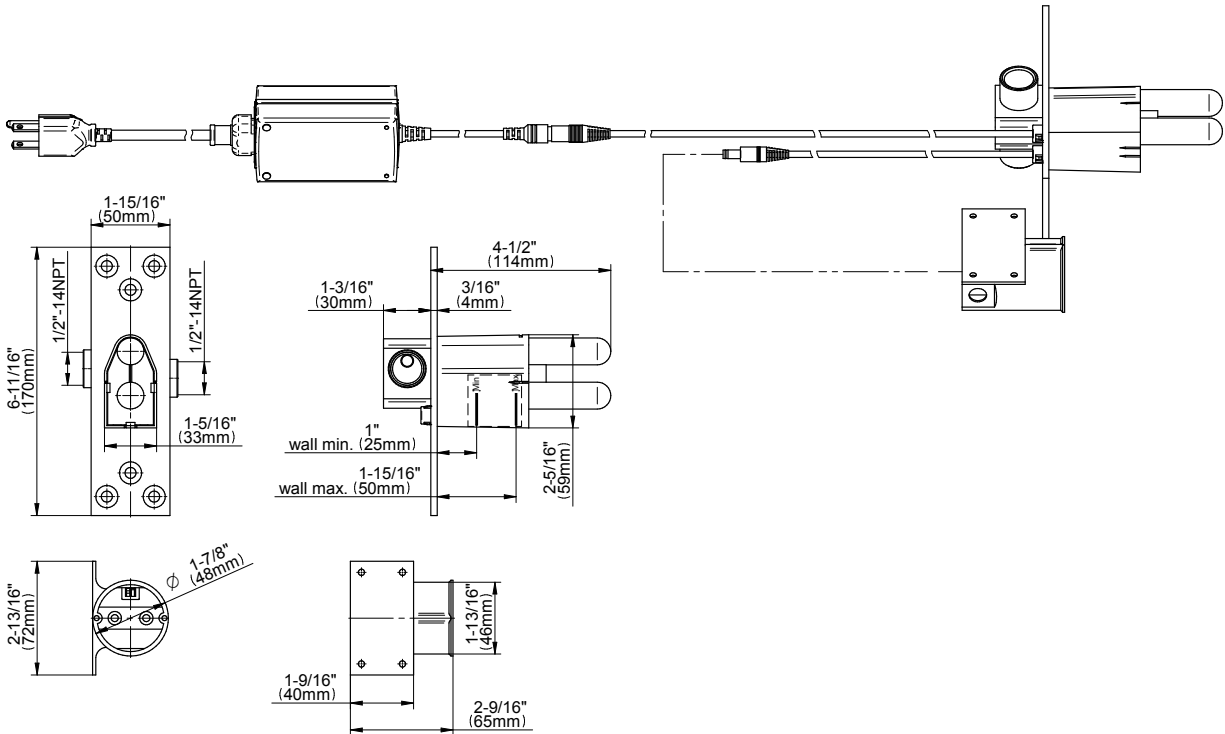

The measurements shown are for reference only. Products and specifications shown are subject to change without notice. Revised 8/2016.

www.graff-faucets.com | phone: 800-954-4723