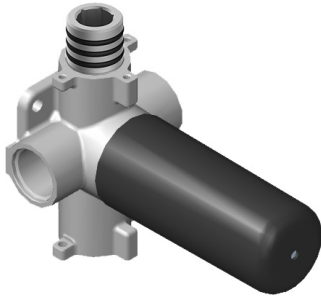

G-8006

Thermostatic Valve - Rough - M-Series

G-8052 M-Series
 2-Way Diverter Volume Control Valve
 WITH Off Function and Pass-Through

Product Features

- 12.1 gpm @ 60 psi
- 3/4" universal inlets/outlets with female threads
- Stacking inlet and pass-through port feature
- Supplied with protective plastic cover
- CalGreen compliant dependent on functions

www.graff-faucets.com | phone: 800-954-4723

G-8765

Ametis Collection

Ametis Ring Rough (Rough Only)

Product Features

- Complete rough for Ametis Ring G-8760-**

Warranty

- Limited lifetime warranty