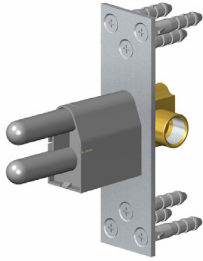

G-8006

Thermostatic Valve - Rough - M-Series

G-8052 M-Series
 2-Way Diverter Volume Control Valve
 WITH Off Function and Pass-Through

Product Features

- 12.1 gpm @ 60 psi
- 3/4" universal inlets/outlets with female threads
- Stacking inlet and pass-through port feature
- Supplied with protective plastic cover
- CalGreen compliant dependent on functions

www.graff-faucets.com | phone: 800-954-4723

G-8765

Ametis Collection

Ametis Ring Rough (Rough Only)

Product Features

- Complete rough for Ametis Ring G-8760-**

Warranty

- Limited lifetime warranty