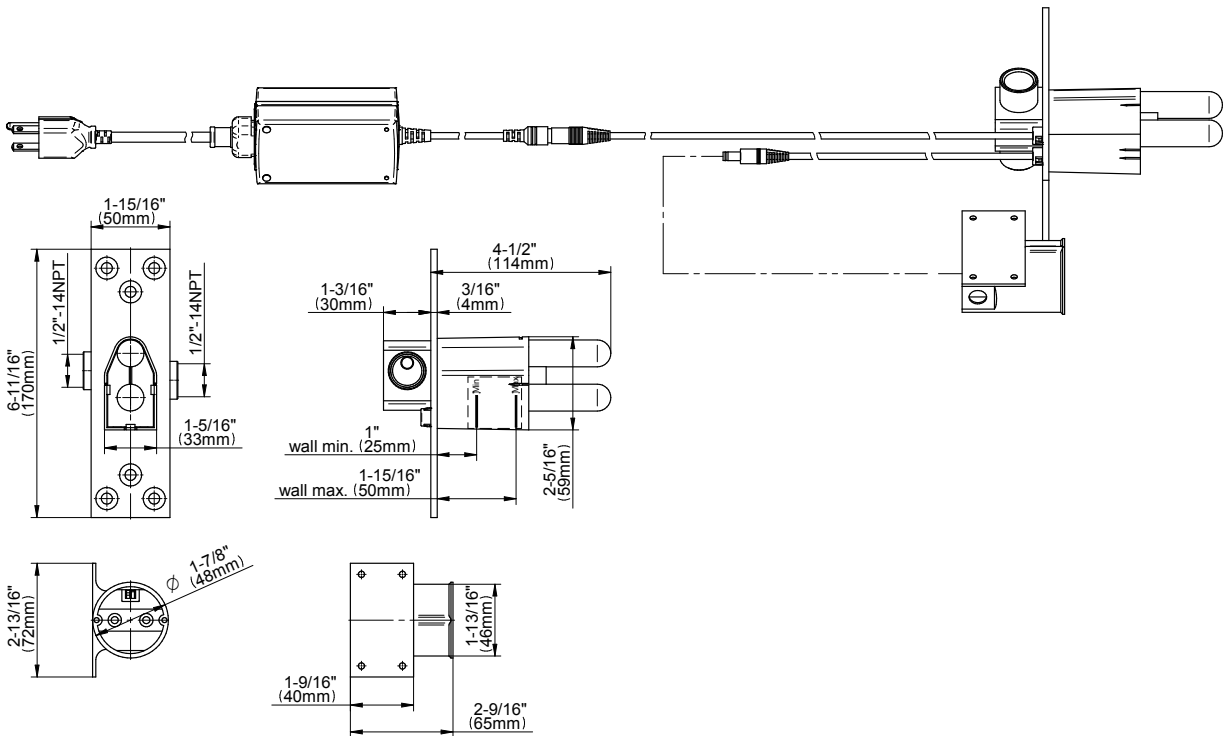

The measurements shown are for reference only. Products and specifications shown are subject to change without notice. Revised 8/2016.

www.graff-faucets.com | phone: 800-954-4723