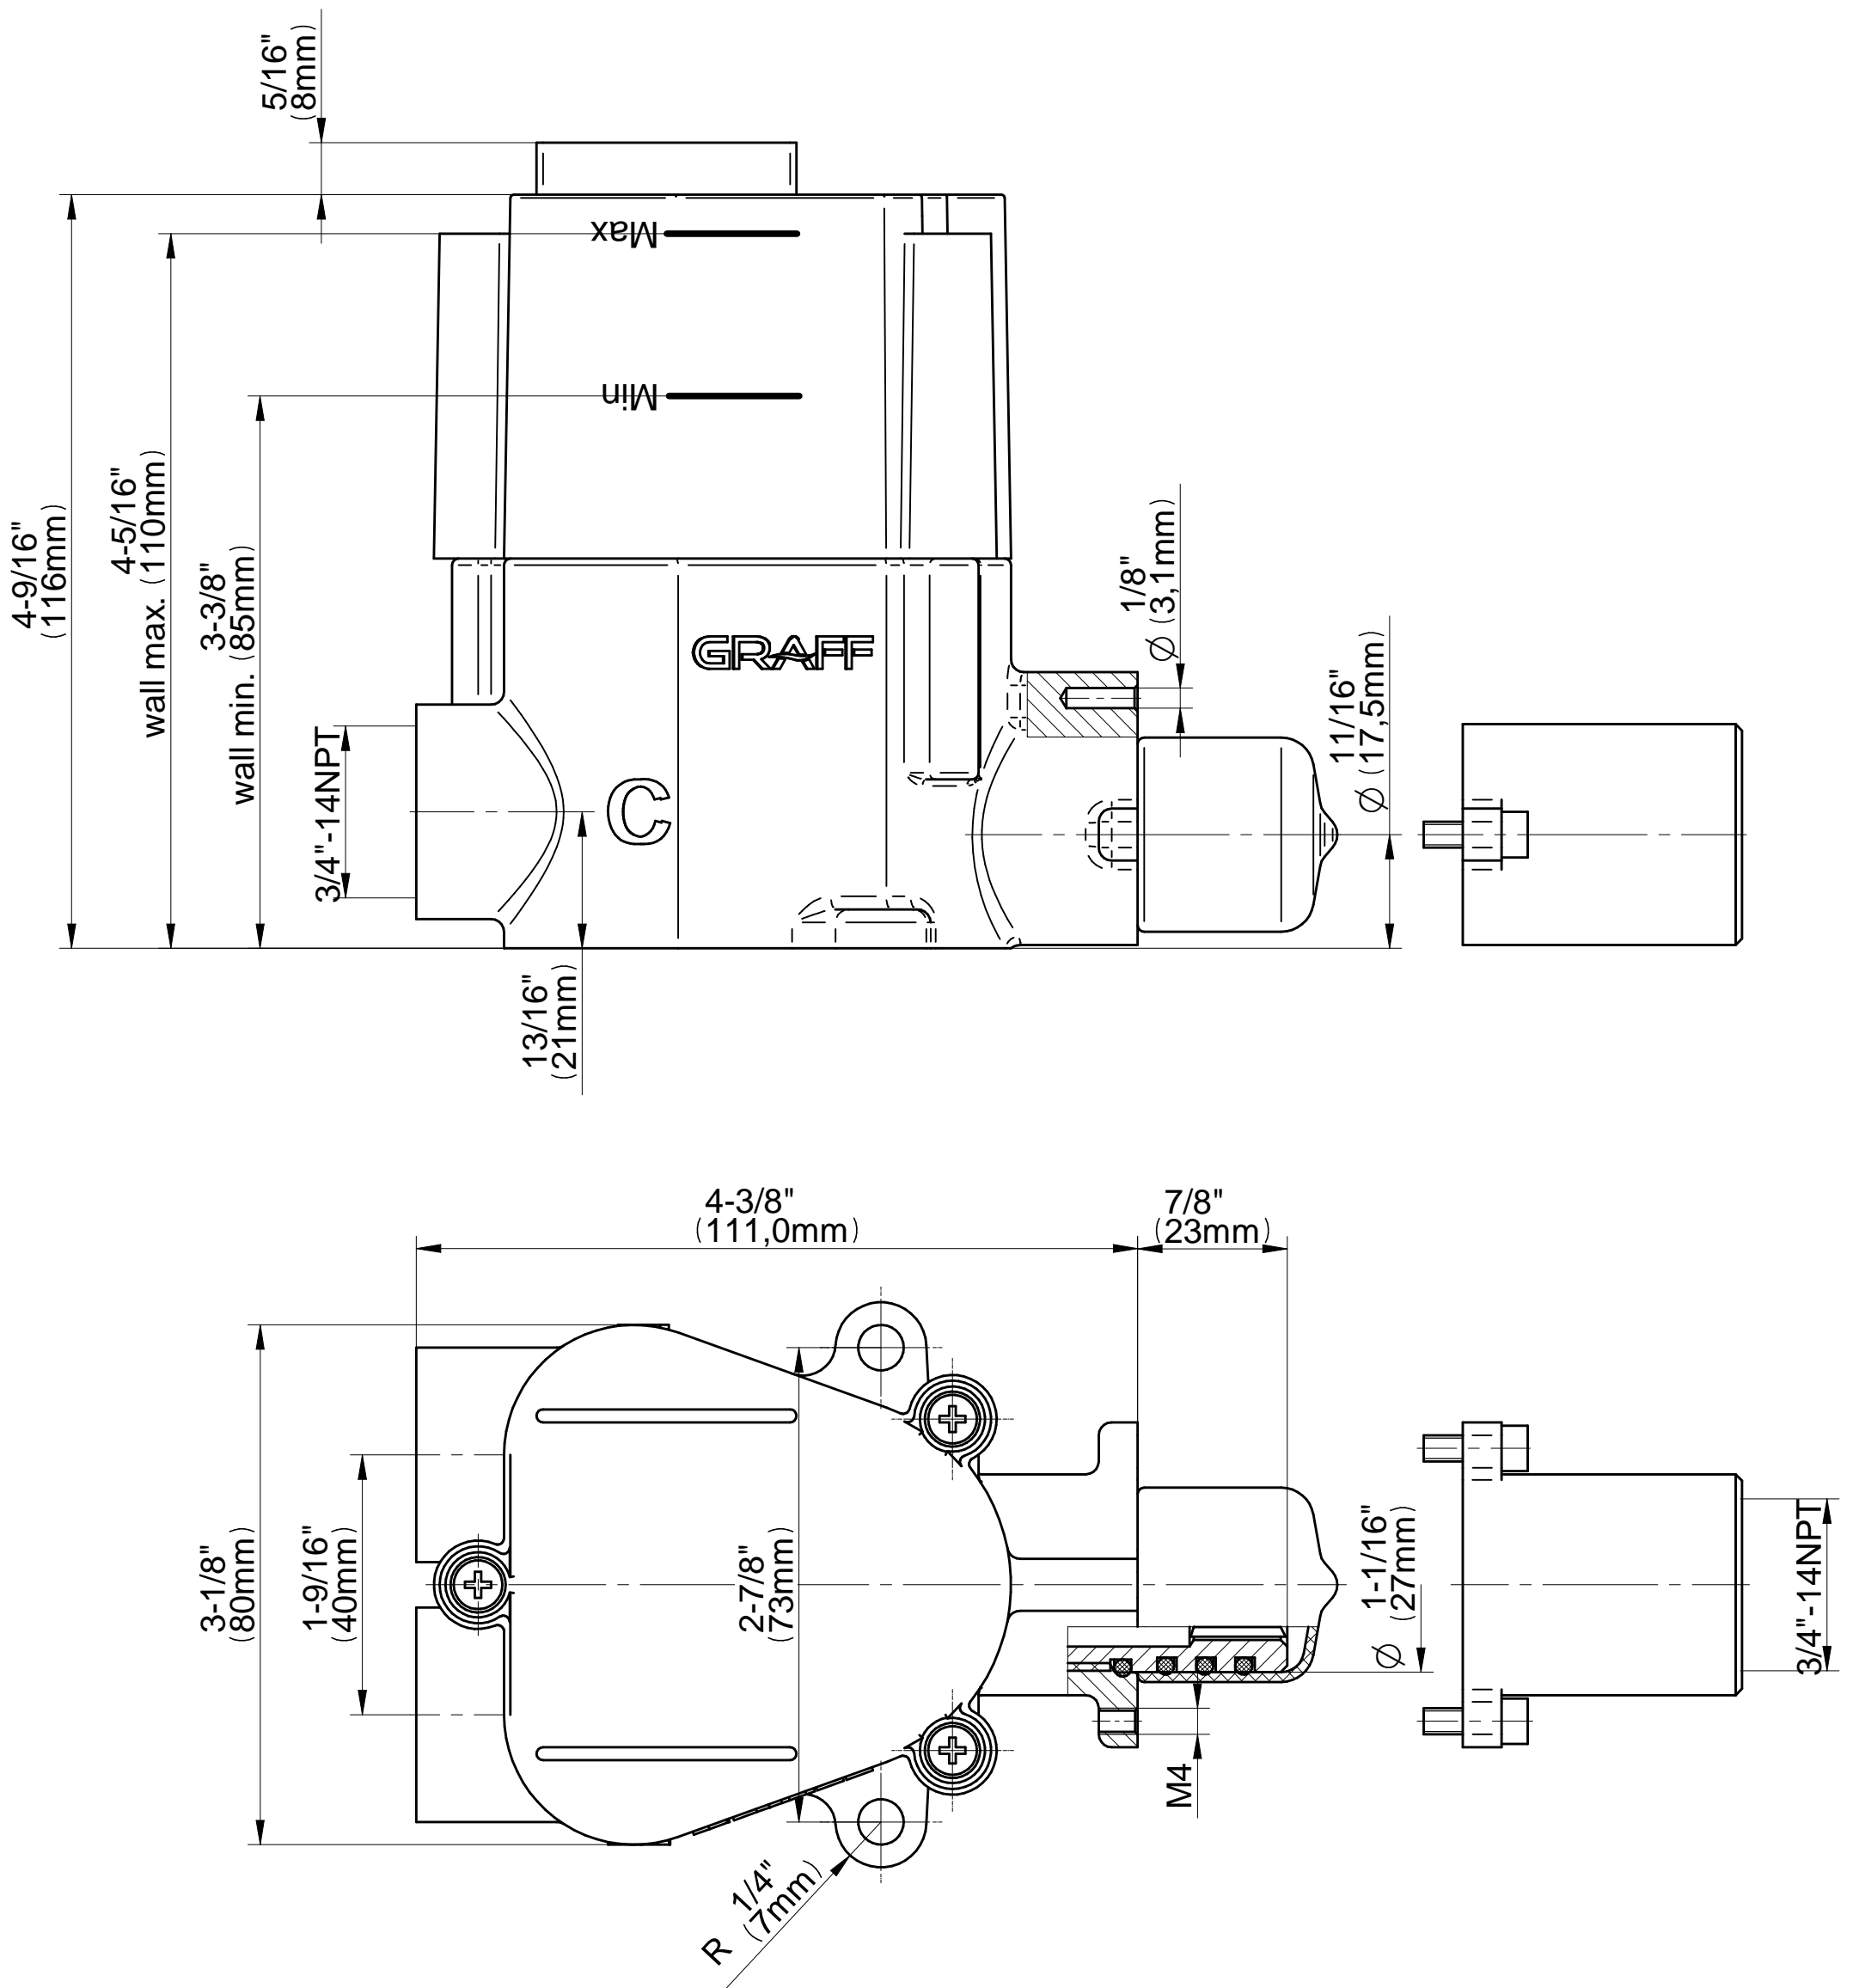

G-8006

Thermostatic Valve - Rough - M-Series

G-8052 M-Series
 2-Way Diverter Volume Control Valve
 WITH Off Function and Pass-Through

Product Features

- 12.1 gpm @ 60 psi
- 3/4" universal inlets/outlets with female threads
- Stacking inlet and pass-through port feature
- Supplied with protective plastic cover
- CalGreen compliant dependent on functions