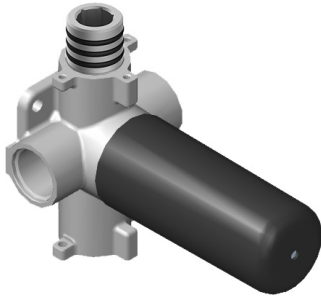

G-8006

Thermostatic Valve - Rough - M-Series

G-8052 M-Series
 2-Way Diverter Volume Control Valve
 WITH Off Function and Pass-Through

Product Features

- 12.1 gpm @ 60 psi
- 3/4" universal inlets/outlets with female threads
- Stacking inlet and pass-through port feature
- Supplied with protective plastic cover
- CalGreen compliant dependent on functions