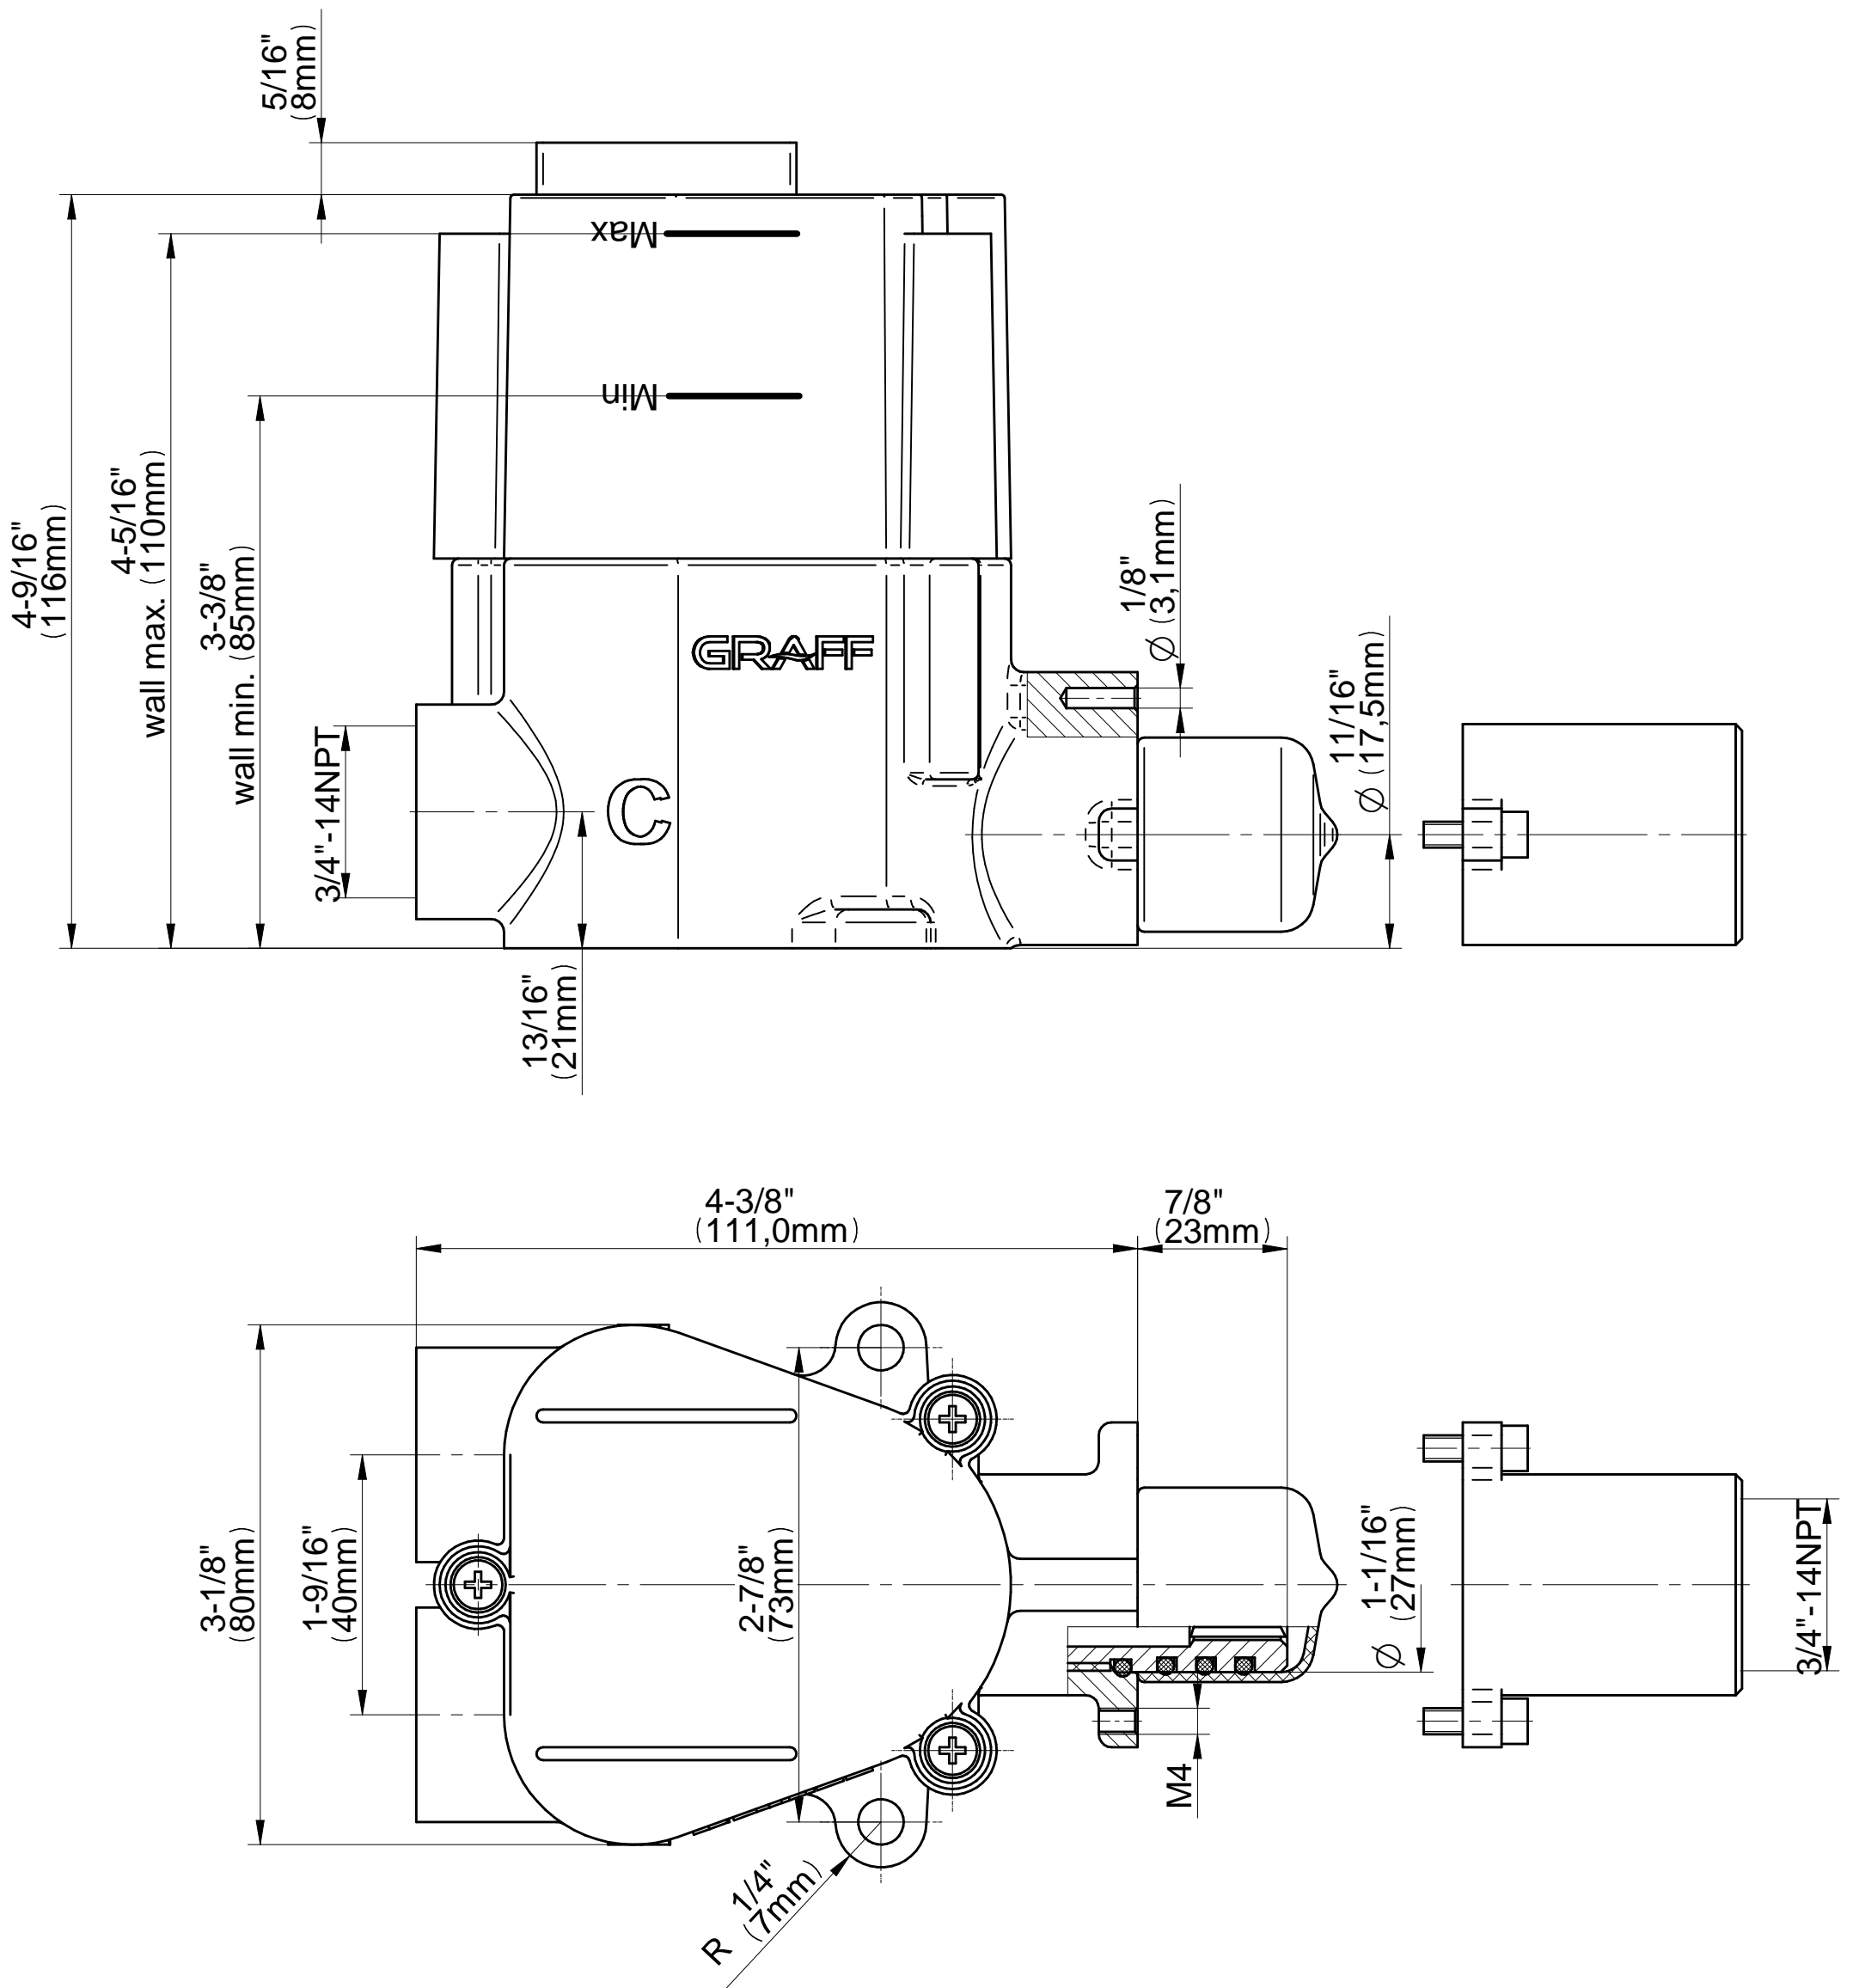

G-8006

Thermostatic Valve - Rough - M-Series

G-8076

Stop/Volume Control Valve - Rough - M-Series