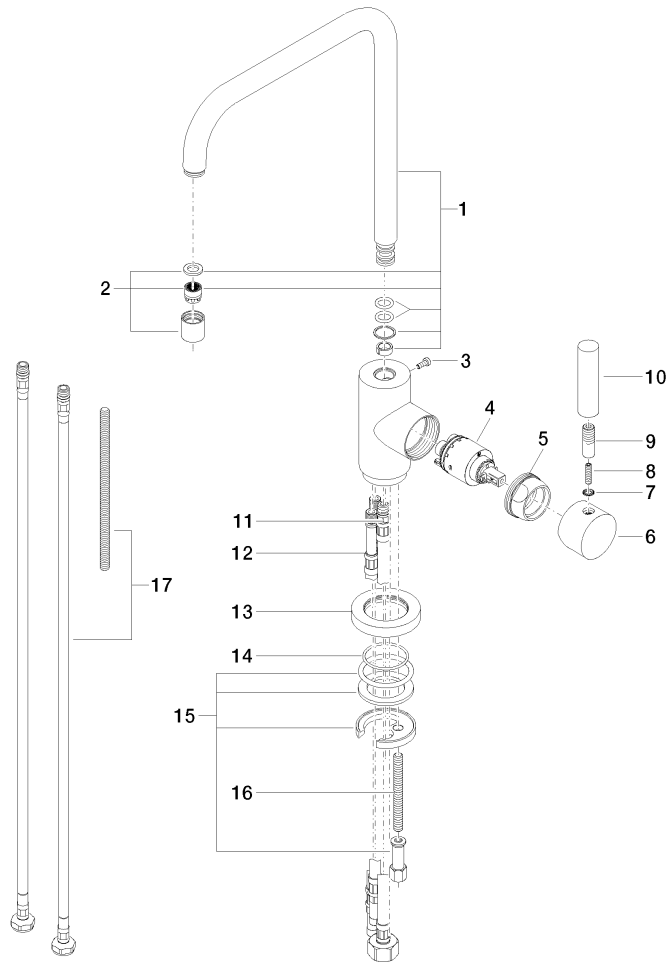

33 820 625

33 820 625

Spare parts list

No.	Item Number	Name	Quantity used	Delivery time
1	90 28 22 209 00-00	spout	1	10
2	90 23 01 028 03-00	aerator	1	10
3	09 30 30 054 90	screw	1	2
4	90 15 05 063 00 90	cartridge	1	2
5	09 24 04 107-00	nut	1	10
6	90 20 88 040 00-00	handle	1	10
7	09 30 11 032 90	disc	1	2
8	09 31 11 010 90	pin	1	2
9	09 24 04 048-00	nipple	1	10
10	11 170 880-00	handle	1	10
11	04 30 04 019 00 90	hose	1	2
12	04 30 04 064 00 90	hose	2	60
13	09 28 10 055-00	rosette	1	10
14	09 14 10 034 90	seal	1	2
15	04 30 11 038 00 90	fixing set	1	2
16	09 31 11 011 90	pin	1	2
17	12 803 970 90	extension	1	60

Product specifications

- 26 1/8" approximate height of Profi spray
- Automatic diverter
- Hand spray arm can be pivoted and locked into place
- Can be installed with or without flange
- Flange diameter 2 1/8"
- Hand spray with descaling system designed to be combined with fittings of the TARA ULTRA, ELIO and META 02 series
- Internal backflow preventer.

Surfaces

- chrome 27789970-000010
- matt platinum 27789970-060010

Exploded assembly drawing

Order quantity

No.	Article number	Name	Installation quantity
1	0424020461090	pipe	1
2	04233004000ff	threaded connector	2
3	0924031681090	nipple	1
4	09142000290	seal	2
5	0417090461090	diverter	1
6	0924041121090	nipple	1
7	09141003390	seal	1
8	0421100311090	diverter	1
9	09230103990	insert	2
10	0421020060092	cap	1
11	0423100040390	fixing set	1
12	09300406790	hose	1
13	092810064ff	rosette	1
14	09141012090	seal	1
15	09111006610ff	connection	1
16	09141003190	seal	1
17	04172001400ff	holder	1
18	09311104990	pin	1
19	09141501290	ring	1
20	09141000390	seal	1
21	09300106710ff	adaptor	1
22	09230104090	back-flow preventer	1
23	09230104790	back-flow preventer	1
24	093002065ff	hose	1
25	09160203490	spring	1
26	09184003590	sleeve	1
27	04121109410ff	shower	1