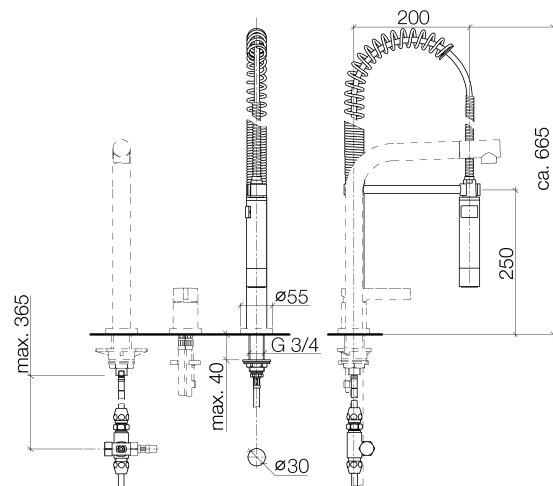

33 820 625

33 820 625

Spare parts list

No.	Item Number	Name	Quantity used	Delivery time
1	90 28 22 209 00-00	spout	1	10
2	90 23 01 028 03-00	aerator	1	10
3	09 30 30 054 90	screw	1	2
4	90 15 05 063 00 90	cartridge	1	2
5	09 24 04 107-00	nut	1	10
6	90 20 88 040 00-00	handle	1	10
7	09 30 11 032 90	disc	1	2
8	09 31 11 010 90	pin	1	2
9	09 24 04 048-00	nipple	1	10
10	11 170 880-00	handle	1	10
11	04 30 04 019 00 90	hose	1	2
12	04 30 04 064 00 90	hose	2	60
13	09 28 10 055-00	rosette	1	10
14	09 14 10 034 90	seal	1	2
15	04 30 11 038 00 90	fixing set	1	2
16	09 31 11 011 90	pin	1	2
17	12 803 970 90	extension	1	60

Product specifications

- 26 1/8" approximate height of Profi spray
- Automatic diverter
- Hand spray arm can be pivoted and locked into place
- Can be installed with or without flange
- Flange diameter 2 1/8"
- Hand spray with descaling system designed to be combined with fittings of the TARA ULTRA, ELIO and META 02 series
- Internal backflow preventer.

Surfaces

- chrome 27789970-000010
- matt platinum 27789970-060010

Exploded assembly drawing

Order quantity

No.	Article number	Name	Installation quantity
1	0424020461090	pipe	1
2	04233004000ff	threaded connector	2
3	0924031681090	nipple	1
4	09142000290	seal	2
5	0417090461090	diverter	1
6	0924041121090	nipple	1
7	09141003390	seal	1
8	0421100311090	diverter	1
9	09230103990	insert	2
10	0421020060092	cap	1
11	0423100040390	fixing set	1
12	09300406790	hose	1
13	092810064ff	rosette	1
14	09141012090	seal	1
15	09111006610ff	connection	1
16	09141003190	seal	1
17	04172001400ff	holder	1
18	09311104990	pin	1
19	09141501290	ring	1
20	09141000390	seal	1
21	09300106710ff	adaptor	1
22	09230104090	back-flow preventer	1
23	09230104790	back-flow preventer	1
24	093002065ff	hose	1
25	09160203490	spring	1
26	09184003590	sleeve	1
27	04121109410ff	shower	1