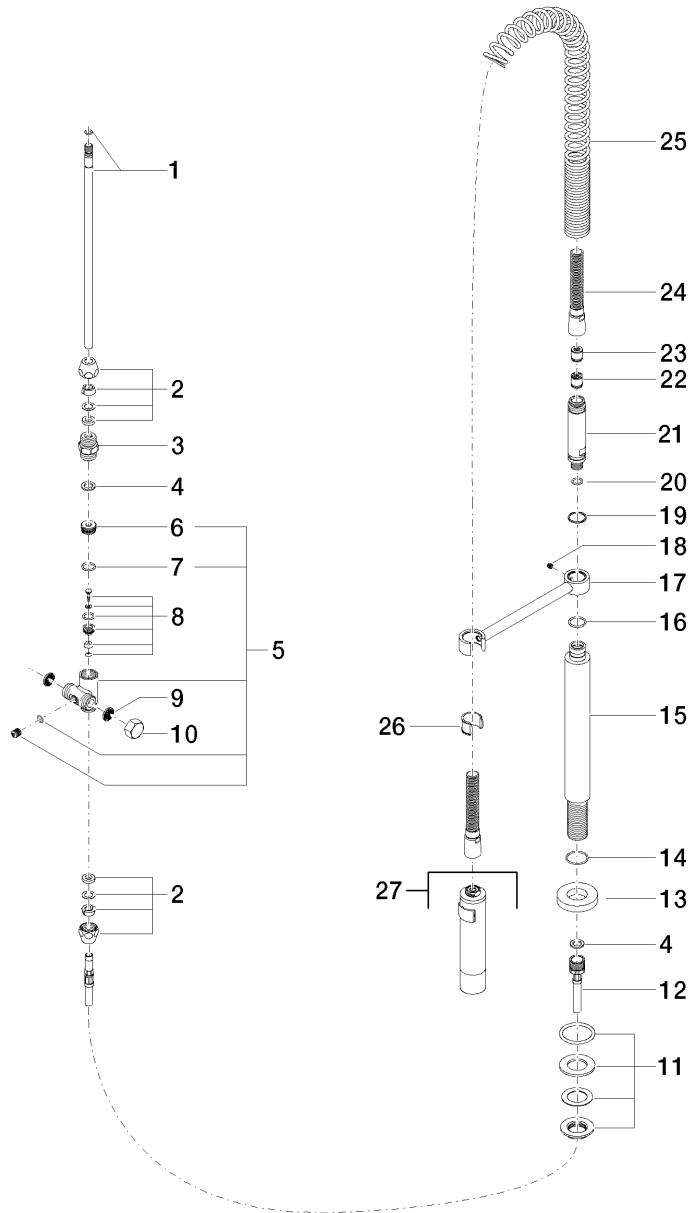

33 820 625

33 820 625

Spare parts list

No.	Item Number	Name	Quantity used	Delivery time
1	90 28 22 209 00-00	spout	1	10
2	90 23 01 028 03-00	aerator	1	10
3	09 30 30 054 90	screw	1	2
4	90 15 05 063 00 90	cartridge	1	2
5	09 24 04 107-00	nut	1	10
6	90 20 88 040 00-00	handle	1	10
7	09 30 11 032 90	disc	1	2
8	09 31 11 010 90	pin	1	2
9	09 24 04 048-00	nipple	1	10
10	11 170 880-00	handle	1	10
11	04 30 04 019 00 90	hose	1	2
12	04 30 04 064 00 90	hose	2	60
13	09 28 10 055-00	rosette	1	10
14	09 14 10 034 90	seal	1	2
15	04 30 11 038 00 90	fixing set	1	2
16	09 31 11 011 90	pin	1	2
17	12 803 970 90	extension	1	60

Product specifications

- 26 1/8" approximate height of Profi spray
- Automatic diverter
- Hand spray arm can be pivoted and locked into place
- Can be installed with or without flange
- Flange diameter 2 1/8"
- Hand spray with descaling system designed to be combined with fittings of the TARA ULTRA, ELIO and META 02 series
- Internal backflow preventer.

Surfaces

- chrome 27789970-000010
- matt platinum 27789970-060010

Exploded assembly drawing

Order quantity

No.	Article number	Name	Installation quantity
1	0424020461090	pipe	1
2	04233004000ff	threaded connector	2
3	0924031681090	nipple	1
4	09142000290	seal	2
5	0417090461090	diverter	1
6	0924041121090	nipple	1
7	09141003390	seal	1
8	0421100311090	diverter	1
9	09230103990	insert	2
10	0421020060092	cap	1
11	0423100040390	fixing set	1
12	09300406790	hose	1
13	092810064ff	rosette	1
14	09141012090	seal	1
15	09111006610ff	connection	1
16	09141003190	seal	1
17	04172001400ff	holder	1
18	09311104990	pin	1
19	09141501290	ring	1
20	09141000390	seal	1
21	09300106710ff	adaptor	1
22	09230104090	back-flow preventer	1
23	09230104790	back-flow preventer	1
24	093002065ff	hose	1
25	09160203490	spring	1
26	09184003590	sleeve	1
27	04121109410ff	shower	1