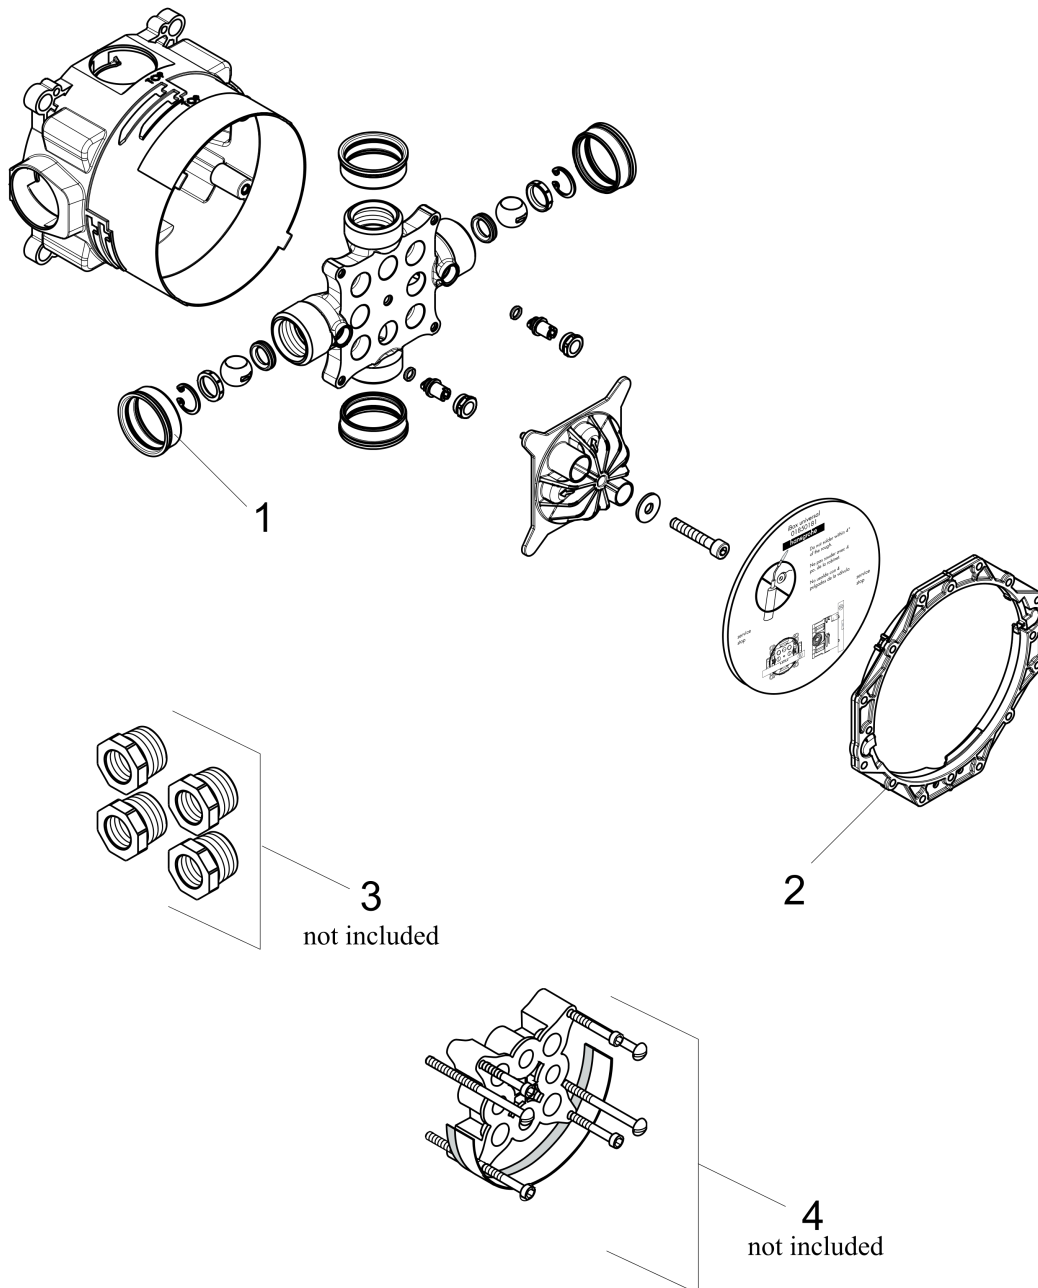

Locarno

Wallbar, 24"

Finish: **chrome** Part no. : **04829000**

Description

Features

- Consists of: Wallbar, Handshower hose, Slider
- Hose nut: For shower hoses with a conical nut
- Stand pipe: 26,34 inch
- Shower bar diameter: 0.87"
- Profile stand pipe: round
- Angle-adjustable holder pivots left and right, slides easily and locks in place

iBox universal
Rough, with Service Stops, 3/4"
 Finish: n.a. Part no. : **01850181**

Description

Features

- 3/4" NPT
- 180° rotationally-symmetric installation
- Sound-decoupled installation
- EPD Basic Sets

Item details

List Price \$ 198.00

Compliance / Sustainability

Product image

Scale drawing

iBox universal
Rough, with Service Stops, 3/4"
Finish: n.a. Part no. : **01850181**

Exploded drawing

Year of production: >07/18

iBox universal
Rough, with Service Stops, 3/4"
 Finish: n.a. Part no. : **01850181**

Spare parts list

Year of production: >07/18

Pos.	Description	Part no.	Price	PU
1	seal	97739000	-	1
2	displacing ring	98797000	-	1
3	reduction coupling	88751000	-	1
4	extension 25 mm	13595000	-	1