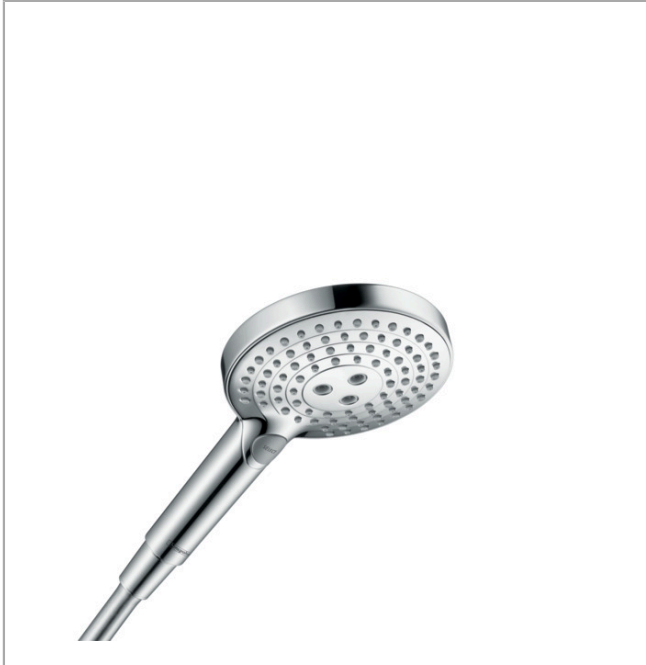

Locarno

Wallbar, 24"

Finish: **chrome** Part no. : **04829000**

Description

Features

- Consists of: Wallbar, Handshower hose, Slider
- Hose nut: For shower hoses with a conical nut
- Stand pipe: 26,34 inch
- Shower bar diameter: 0.87"
- Profile stand pipe: round
- Angle-adjustable holder pivots left and right, slides easily and locks in place

Item details

List Price \$ 242.00

Compliance / Sustainability

Product image

Scale drawing

Raindance Select S
Handshower 120 3-Jet PowderRain, 2.5 GPM
 Finish: **chrome** Part no. : **26037001**

Description

Features

List Price \$ 197.00

Technology

Compliance / Sustainability

Product image

Scale drawing

Raindance Select S
Handshower 120 3-Jet PowderRain, 2.5 GPM
Finish: **chrome** Part no. : **26037001**

Exploded drawing

Year of production: >08/18

Raindance Select S
Handshower 120 3-Jet PowderRain, 2.5 GPM
 Finish: **chrome** Part no. : **26037001**

Spare parts list

Year of production: >08/18

Pos.	Description	Part no.	Price	PU
1	seal	98058000	-	1
2	filter	92672000	-	1