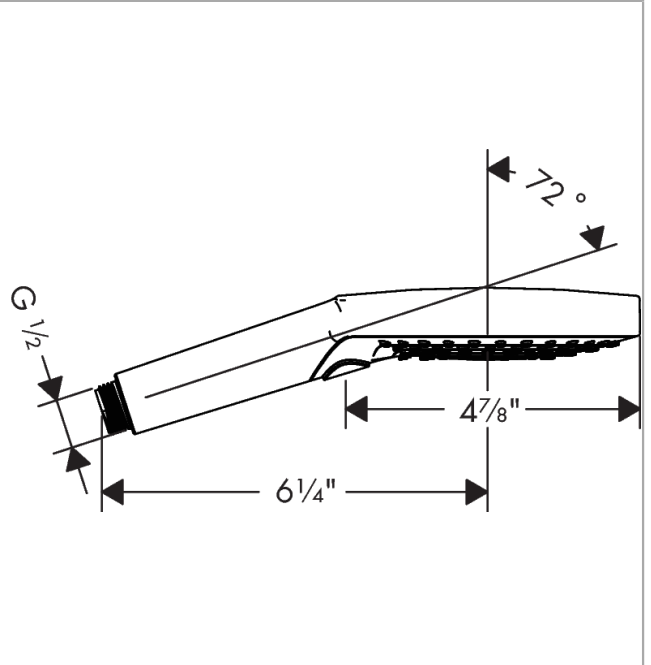

Locarno

Wallbar, 24"

Finish: **chrome** Part no. : **04829000**

Description

Features

- Consists of: Wallbar, Handshower hose, Slider
- Hose nut: For shower hoses with a conical nut
- Stand pipe: 26,34 inch
- Shower bar diameter: 0.87"
- Profile stand pipe: round
- Angle-adjustable holder pivots left and right, slides easily and locks in place

List Price \$ 197.00

Technology

Compliance / Sustainability

Product image

Scale drawing

Raindance Select S
Handshower 120 3-Jet PowderRain, 2.5 GPM
Finish: **chrome** Part no. : **26037001**

Exploded drawing

Locarno
Pressure Balance Trim
 Finish: **chrome** Part no. : **04822000**

Description

Features

- Temperature and on/off control for 1 outlet
- Flow: 5.44 GPM (20.6 L/Min)
- Integrated bypass for use with diverter tub spouts