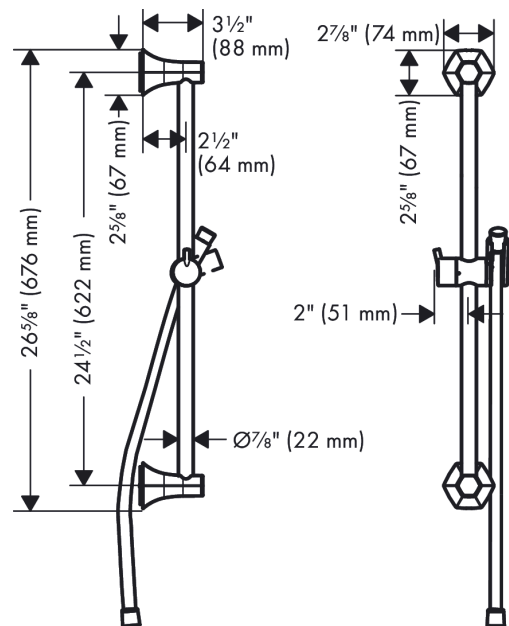

Locarno

Wallbar, 24"

Finish: **chrome** Part no. : **04829000**

Description

Features

- Consists of: Wallbar, Handshower hose, Slider
- Hose nut: For shower hoses with a conical nut
- Stand pipe: 26,34 inch
- Shower bar diameter: 0.87"
- Profile stand pipe: round
- Angle-adjustable holder pivots left and right, slides easily and locks in place

Item details

List Price \$ 242.00

Compliance / Sustainability

Product image

Scale drawing

Raindance Select S
Handshower 120 3-Jet PowderRain, 2.5 GPM
 Finish: **chrome** Part no. : **26037001**

Description

Features

Year of production: >08/18

Raindance Select S
Handshower 120 3-Jet PowderRain, 2.5 GPM
 Finish: **chrome** Part no. : **26037001**

Spare parts list

Year of production: >08/18

Pos.	Description	Part no.	Price	PU
1	seal	98058000	-	1
2	filter	92672000	-	1

Locarno
Pressure Balance Trim
 Finish: **chrome** Part no. : **04822000**

Description

Features

- Temperature and on/off control for 1 outlet
- Flow: 5.44 GPM (20.6 L/Min)
- Integrated bypass for use with diverter tub spouts