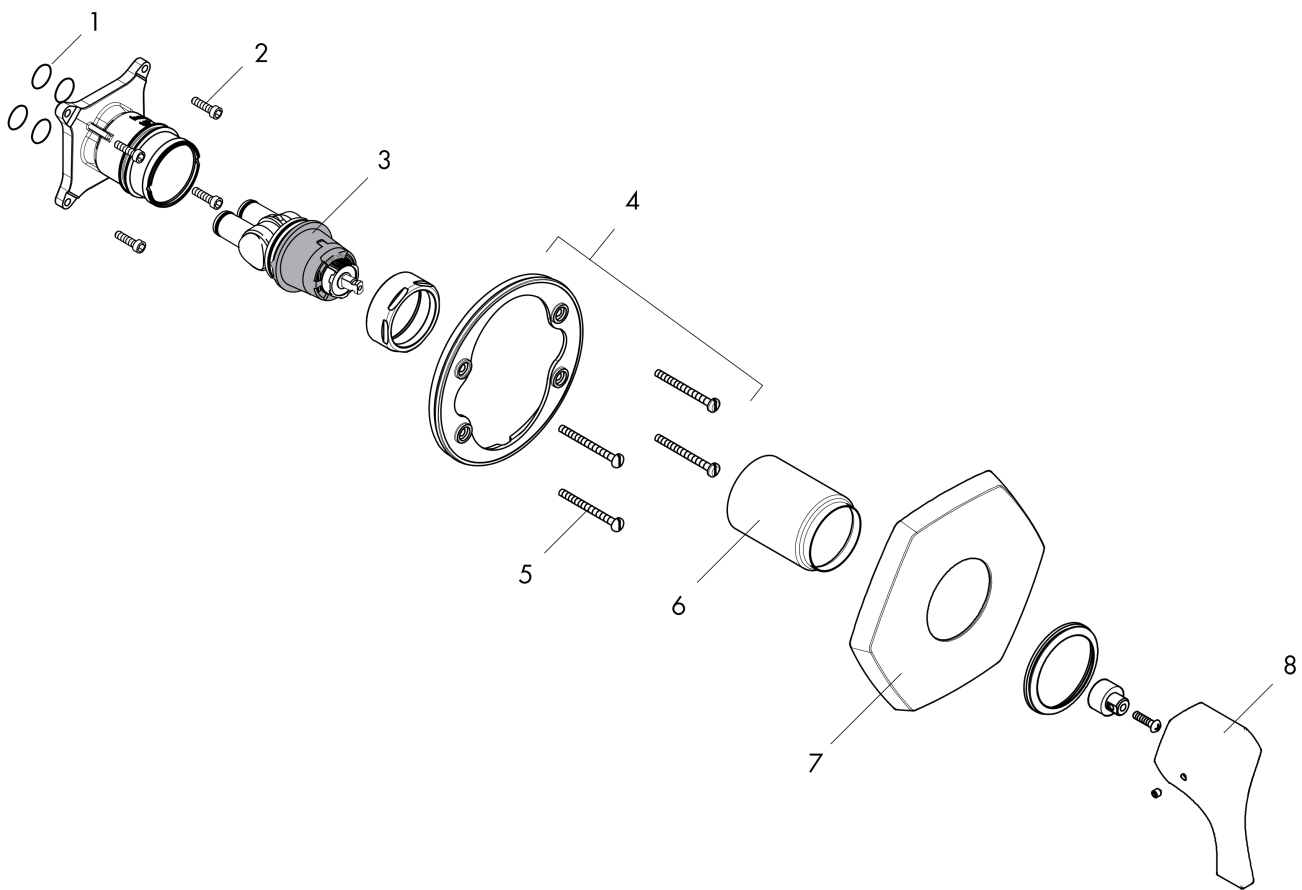

Locarno

Wallbar, 24"

Finish: **chrome** Part no. : **04829000**

Description

Features

- Consists of: Wallbar, Handshower hose, Slider
- Hose nut: For shower hoses with a conical nut
- Stand pipe: 26,34 inch
- Shower bar diameter: 0.87"
- Profile stand pipe: round
- Angle-adjustable holder pivots left and right, slides easily and locks in place

Locarno
Pressure Balance Trim
 Finish: **chrome** Part no. : **04822000**

Description

Features

- Temperature and on/off control for 1 outlet
- Flow: 5.44 GPM (20.6 L/Min)
- Integrated bypass for use with diverter tub spouts

Item details

List Price \$ 269.00

Compliance / Sustainability

Product image

Scale drawing

Locarno
Pressure Balance Trim
 Finish: **chrome** Part no. : **04822000**

Exploded drawing

Year of production: >03/21

Locarno

Pressure Balance Trim

Finish: **chrome** Part no. : **04822000**

Spare parts list

Year of production: >03/21

Pos.	Description	Part no.	Price	PU
1	O-ring 16x2	98133000	-	1
2	set of screws	96525000	-	1
3	cartridge, assy	88727000	-	1
4	holder for escutcheon	98793000	-	1
5	set of fixing screws	96454000	-	1
6	sleeve	88765000	-	1
7	escutcheon	93912001	-	1
8	handle	93911001	-	1
a	extension 25 mm	13595000	-	1