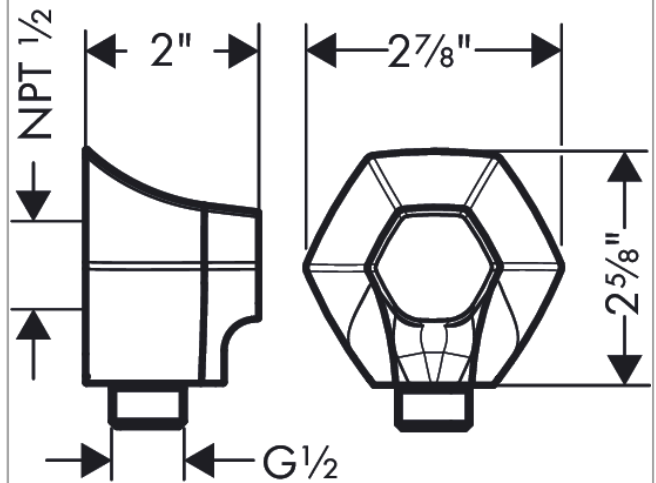

Scale drawing