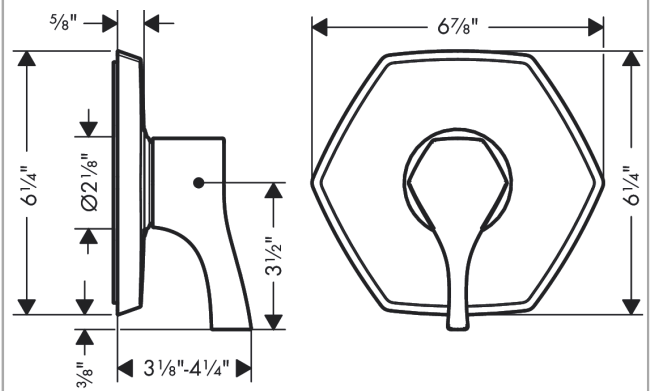

Locarno

Wallbar, 24"

Finish: **chrome** Part no. : **04829000**

Description

Features

- Consists of: Wallbar, Handshower hose, Slider
- Hose nut: For shower hoses with a conical nut
- Stand pipe: 26,34 inch
- Shower bar diameter: 0.87"
- Profile stand pipe: round
- Angle-adjustable holder pivots left and right, slides easily and locks in place

Locarno
Pressure Balance Trim
 Finish: **chrome** Part no. : **04822000**

Description

Features

- Temperature and on/off control for 1 outlet
- Flow: 5.44 GPM (20.6 L/Min)
- Integrated bypass for use with diverter tub spouts

Item details

List Price \$ 269.00

Compliance / Sustainability

Product image

Scale drawing

Locarno
Pressure Balance Trim
 Finish: **chrome** Part no. : **04822000**

Exploded drawing

Year of production: >03/21