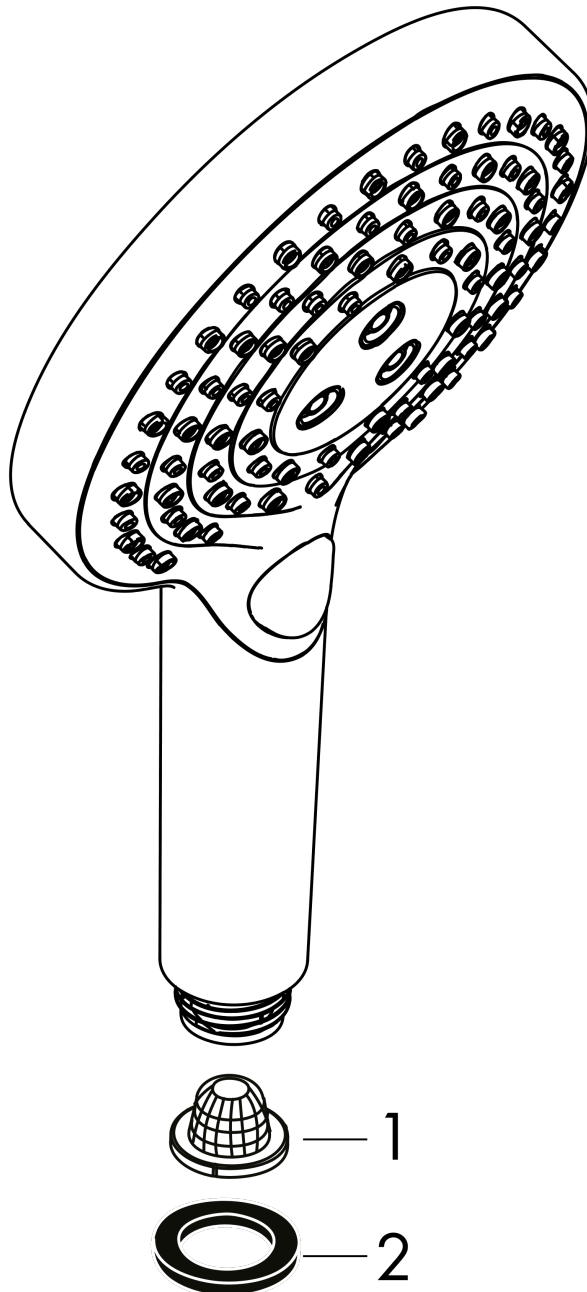

Locarno

Wallbar, 24"

Finish: **chrome** Part no. : **04829000**

Description

Features

- Consists of: Wallbar, Handshower hose, Slider
- Hose nut: For shower hoses with a conical nut
- Stand pipe: 26,34 inch
- Shower bar diameter: 0.87"
- Profile stand pipe: round
- Angle-adjustable holder pivots left and right, slides easily and locks in place

- Spray modes: PowderRain, Rain, Whirl
- Select button for comfortable alternation of spray modes
- Spray face finish: easy cleanable plastic spray disc
- Flow: 2.5 GPM (9.5 L/Min)
- EPD Hand Showers

Item details

List Price \$ 197.00

Technology

Compliance / Sustainability

Product image

Scale drawing

Raindance Select S
Handshower 120 3-Jet PowderRain, 2.5 GPM
Finish: **chrome** Part no. : **26037001**

Exploded drawing

Year of production: >08/18

Raindance Select S
Handshower 120 3-Jet PowderRain, 2.5 GPM
 Finish: **chrome** Part no. : **26037001**

Spare parts list

Year of production: >08/18

Pos.	Description	Part no.	Price	PU
1	seal	98058000	-	1
2	filter	92672000	-	1