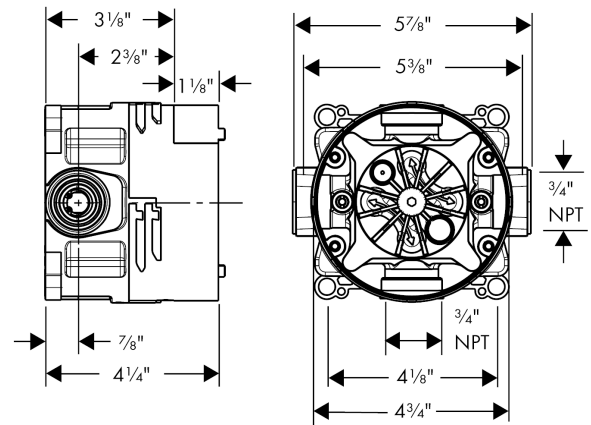

Locarno

Wallbar, 24"

Finish: **chrome** Part no. : **04829000**

Description

Features

- Consists of: Wallbar, Handshower hose, Slider
- Hose nut: For shower hoses with a conical nut
- Stand pipe: 26,34 inch
- Shower bar diameter: 0.87"
- Profile stand pipe: round
- Angle-adjustable holder pivots left and right, slides easily and locks in place

Item details

List Price \$ 198.00

Compliance / Sustainability

Product image

Scale drawing

iBox universal
Rough, with Service Stops, 3/4"
Finish: n.a. Part no. : **01850181**

Exploded drawing

Year of production: >07/18

iBox universal
Rough, with Service Stops, 3/4"
 Finish: n.a. Part no. : **01850181**

Spare parts list

Year of production: >07/18

Pos.	Description	Part no.	Price	PU
1	seal	97739000	-	1
2	displacing ring	98797000	-	1
3	reduction coupling	88751000	-	1
4	extension 25 mm	13595000	-	1

Locarno
Wall Outlet with Check Valves
 Finish: **chrome** Part no. : **04839000**

Description

Features

- Metal connection angle
- 1/2" NPT

Item details

List Price \$ 112.00

Compliance / Sustainability

Product image