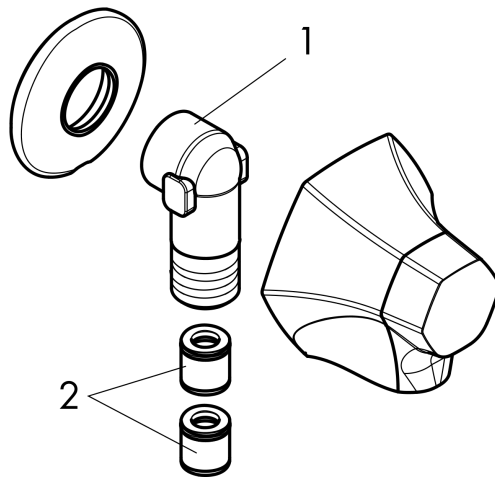

Locarno

Wallbar, 24"

Finish: **chrome** Part no. : **04829000**

Description

Features

- Consists of: Wallbar, Handshower hose, Slider
- Hose nut: For shower hoses with a conical nut
- Stand pipe: 26,34 inch
- Shower bar diameter: 0.87"
- Profile stand pipe: round
- Angle-adjustable holder pivots left and right, slides easily and locks in place

Locarno
Wall Outlet with Check Valves
 Finish: **chrome** Part no. : **04839000**

Description

Features

- Metal connection angle
- 1/2" NPT

Item details

List Price \$ 112.00

Compliance / Sustainability

Product image

Scale drawing

Locarno

Wall Outlet with Check Valves

Finish: **chrome** Part no. : **04839000**

Exploded drawing

Year of production: >02/21

Locarno

Wall Outlet with Check Valves

Finish: **chrome** Part no. : **04839000**

Spare parts list

Year of production: >**02/21**

Pos.	Description	Part no.	Price	PU
1	connection angel	98531001	-	1
2	set of non return valves DW 15	94074000	-	1