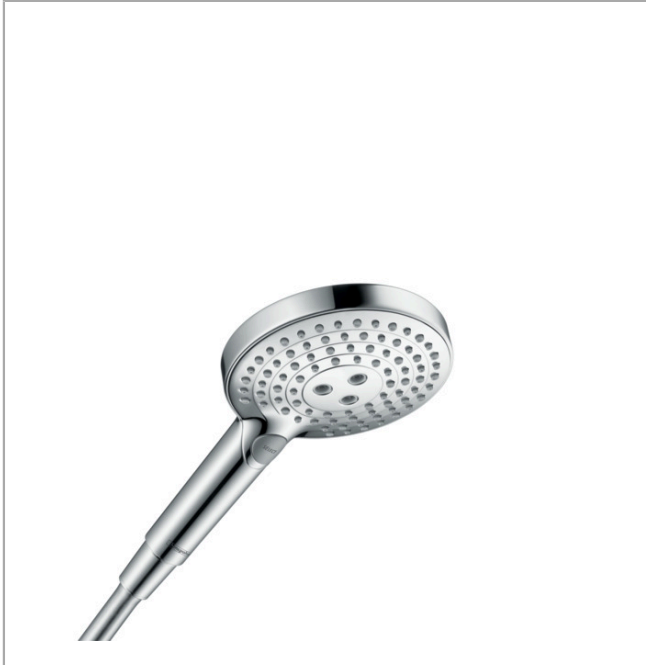

Locarno

Wallbar, 36"

Finish: **chrome** Part no. : **04832000**

Description

Features

- Consists of: Wallbar, Handshower hose, Slider
- Hose nut: For shower hoses with a conical nut
- Stand pipe: 38.62"
- Shower bar diameter: 0.87"
- Profile stand pipe: round
- Angle-adjustable holder pivots left and right, slides easily and locks in place

Exploded drawing

Year of production: >02/21

Locarno

Wallbar, 36"

Finish: **chrome** Part no. : **04832000**

Spare parts list

Year of production: >**02/21**

Pos.	Description	Part no.	Price	PU
1	mounting set	96179000	-	1
2	support, assy	97651000	-	1
3	shower hose 1,60 m	28276003	-	1
4	seal	98058000	-	1

Raindance Select S
Handshower 120 3-Jet PowderRain, 2.5 GPM
 Finish: **chrome** Part no. : **26037001**

Description

Features

- Spray modes: PowderRain, Rain, Whirl
- Select button for comfortable alternation of spray modes
- Spray face finish: easy cleanable plastic spray disc
- Flow: 2.5 GPM (9.5 L/Min)
- EPD Hand Showers

Item details

List Price \$ 197.00

Technology

Compliance / Sustainability

Product image

Scale drawing

Raindance Select S
Handshower 120 3-Jet PowderRain, 2.5 GPM
Finish: **chrome** Part no. : **26037001**

Exploded drawing