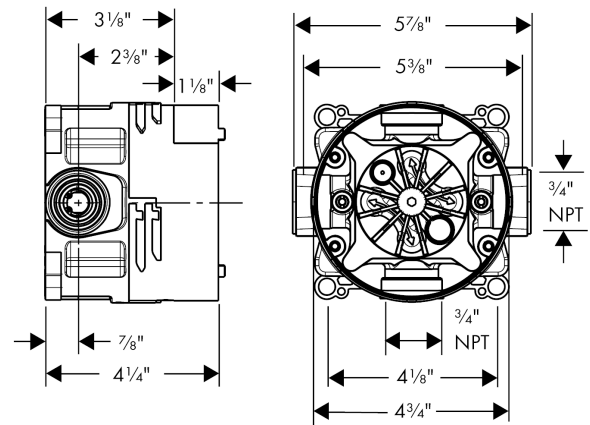

Locarno

Wallbar, 36"

Finish: **chrome** Part no. : **04832000**

Description

Features

- Consists of: Wallbar, Handshower hose, Slider
- Hose nut: For shower hoses with a conical nut
- Stand pipe: 38.62"
- Shower bar diameter: 0.87"
- Profile stand pipe: round
- Angle-adjustable holder pivots left and right, slides easily and locks in place

Item details

List Price \$ 198.00

Compliance / Sustainability

Product image

Scale drawing

iBox universal
Rough, with Service Stops, 3/4"
 Finish: n.a. Part no. : **01850181**

Exploded drawing

Year of production: >07/18

iBox universal
Rough, with Service Stops, 3/4"
 Finish: n.a. Part no. : **01850181**

Spare parts list

Year of production: >07/18

Pos.	Description	Part no.	Price	PU
1	seal	97739000	-	1
2	displacing ring	98797000	-	1
3	reduction coupling	88751000	-	1
4	extension 25 mm	13595000	-	1

Locarno
Wall Outlet with Check Valves
 Finish: **chrome** Part no. : **04839000**

Description

Features

- Metal connection angle
- 1/2" NPT

Item details

List Price \$ 112.00

Compliance / Sustainability

Product image