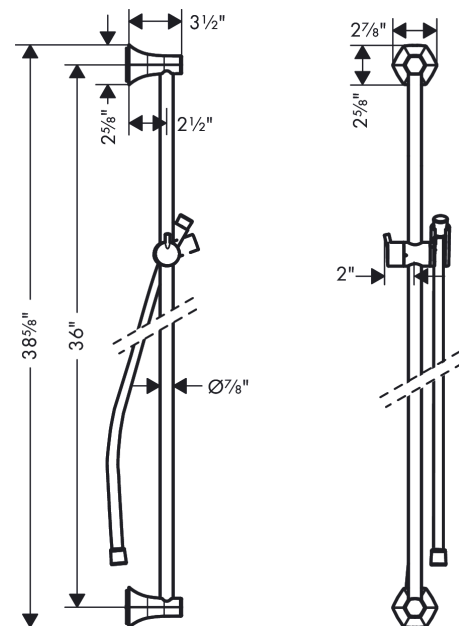

Locarno

Wallbar, 36"

Finish: **chrome** Part no. : **04832000**

Description

Features

- Consists of: Wallbar, Handshower hose, Slider
- Hose nut: For shower hoses with a conical nut
- Stand pipe: 38.62"
- Shower bar diameter: 0.87"
- Profile stand pipe: round
- Angle-adjustable holder pivots left and right, slides easily and locks in place

Item details

List Price \$ 279.00

Compliance / Sustainability

Product image

Scale drawing

Locarno

Wallbar, 36"

Finish: chrome Part no. : 04832000

Exploded drawing

Year of production: >02/21

Locarno

Wallbar, 36"

Finish: **chrome** Part no. : **04832000**

Spare parts list

Year of production: >**02/21**

Pos.	Description	Part no.	Price	PU
1	mounting set	96179000	-	1
2	support, assy	97651000	-	1
3	shower hose 1,60 m	28276003	-	1
4	seal	98058000	-	1

Locarno
Pressure Balance Trim
 Finish: **chrome** Part no. : **04822000**

Description

Features

- Temperature and on/off control for 1 outlet
- Flow: 5.44 GPM (20.6 L/Min)
- Integrated bypass for use with diverter tub spouts