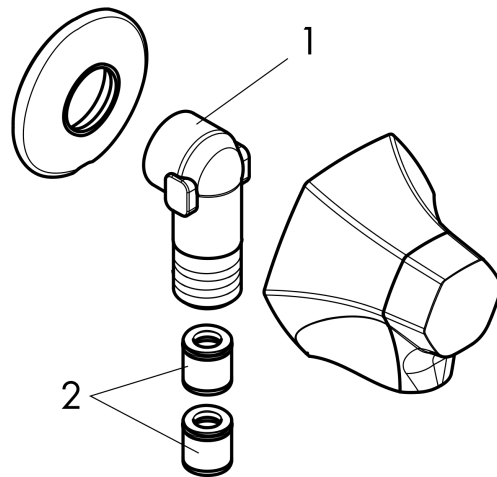

Locarno

Wallbar, 36"

Finish: **chrome** Part no. : **04832000**

Description

Features

- Consists of: Wallbar, Handshower hose, Slider
- Hose nut: For shower hoses with a conical nut
- Stand pipe: 38.62"
- Shower bar diameter: 0.87"
- Profile stand pipe: round
- Angle-adjustable holder pivots left and right, slides easily and locks in place

Locarno
Wall Outlet with Check Valves
 Finish: **chrome** Part no. : **04839000**

Description

Features

- Metal connection angle
- 1/2" NPT

Item details

List Price \$ 112.00

Compliance / Sustainability

Product image

Scale drawing

Locarno
Wall Outlet with Check Valves
Finish: **chrome** Part no. : **04839000**

Exploded drawing

Year of production: >02/21

Locarno

Wall Outlet with Check Valves

Finish: **chrome** Part no. : **04839000**

Spare parts list

Year of production: >**02/21**

Pos.	Description	Part no.	Price	PU
1	connection angel	98531001	-	1
2	set of non return valves DW 15	94074000	-	1