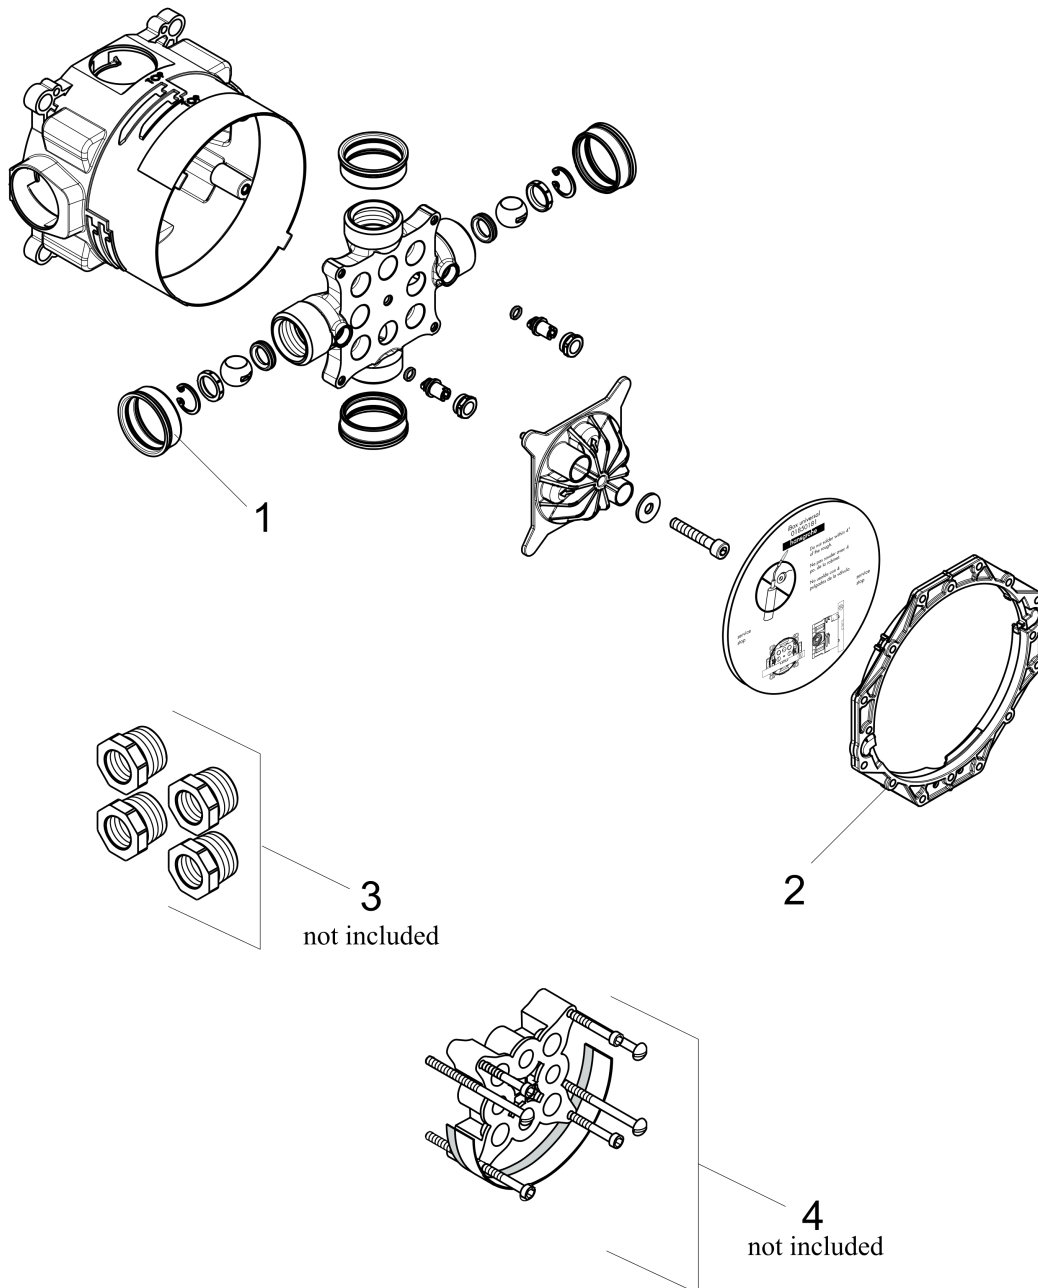

Locarno

Wallbar, 36"

Finish: **chrome** Part no. : **04832000**

Description

Features

- Consists of: Wallbar, Handshower hose, Slider
- Hose nut: For shower hoses with a conical nut
- Stand pipe: 38.62"
- Shower bar diameter: 0.87"
- Profile stand pipe: round
- Angle-adjustable holder pivots left and right, slides easily and locks in place

iBox universal
Rough, with Service Stops, 3/4"
 Finish: n.a. Part no. : **01850181**

Description

Features

- 3/4" NPT
- 180° rotationally-symmetric installation
- Sound-decoupled installation
- EPD Basic Sets

Item details

List Price \$ 198.00

Compliance / Sustainability

Product image

Scale drawing

iBox universal
Rough, with Service Stops, 3/4"
 Finish: n.a. Part no. : **01850181**

Exploded drawing

Year of production: >07/18

iBox universal
Rough, with Service Stops, 3/4"
 Finish: n.a. Part no. : **01850181**

Spare parts list

Year of production: >07/18

Pos.	Description	Part no.	Price	PU
1	seal	97739000	-	1
2	displacing ring	98797000	-	1
3	reduction coupling	88751000	-	1
4	extension 25 mm	13595000	-	1