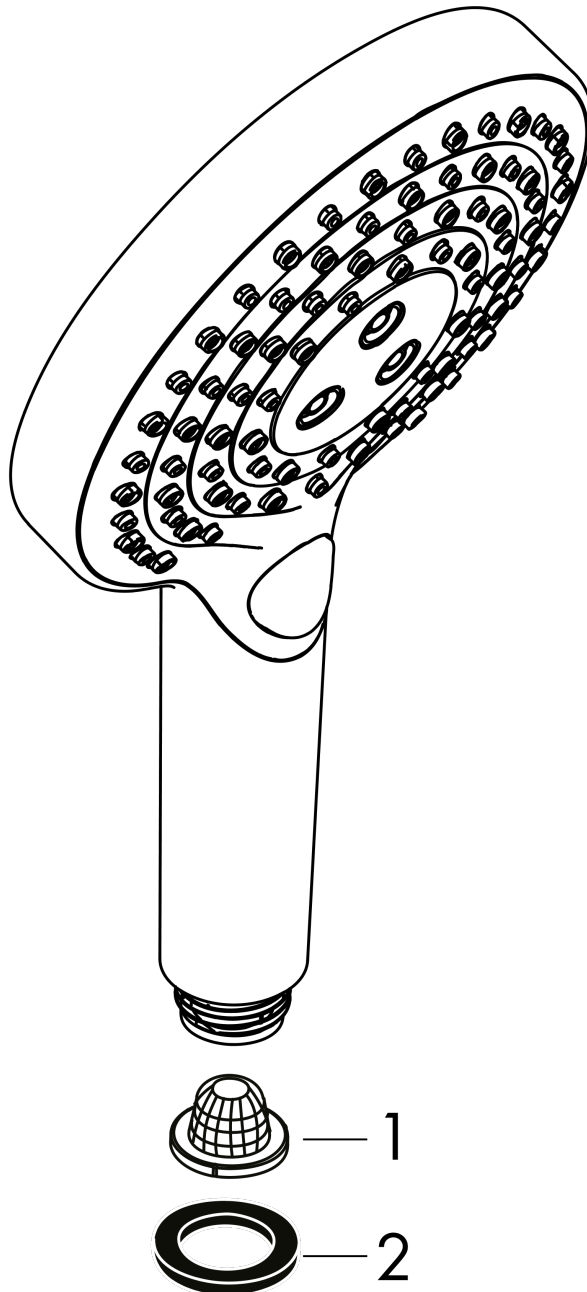

Raindance Select S
Handshower 120 3-Jet PowderRain, 2.5 GPM
Finish: **chrome** Part no. : **26037001**

Exploded drawing

Year of production: >08/18

Raindance Select S
Handshower 120 3-Jet PowderRain, 2.5 GPM
Finish: **chrome** Part no. : **26037001**

Spare parts list

Year of production: >08/18

Pos.	Description	Part no.	Price	PU
1	seal	98058000	-	1
2	filter	92672000	-	1