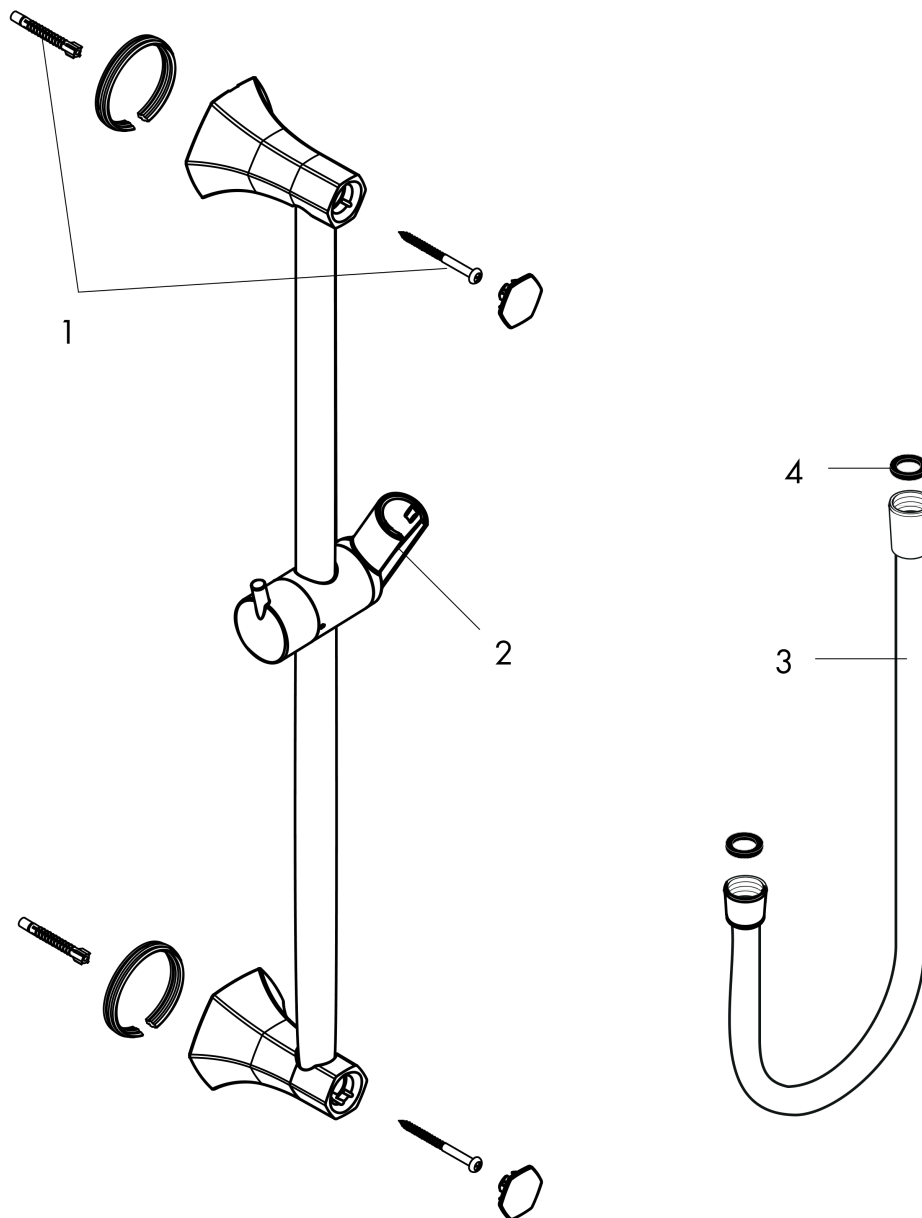

Locarno

Wallbar, 36"

Finish: **chrome** Part no. : **04832000**

Description

Features

- Consists of: Wallbar, Handshower hose, Slider
- Hose nut: For shower hoses with a conical nut
- Stand pipe: 38.62"
- Shower bar diameter: 0.87"
- Profile stand pipe: round
- Angle-adjustable holder pivots left and right, slides easily and locks in place

Item details

List Price \$ 279.00

Compliance / Sustainability

Product image

Scale drawing

Locarno

Wallbar, 36"

Finish: chrome Part no. : 04832000

Exploded drawing

Year of production: >02/21

Locarno

Wallbar, 36"

Finish: **chrome** Part no. : **04832000**

Spare parts list

Year of production: >**02/21**

Pos.	Description	Part no.	Price	PU
1	mounting set	96179000	-	1
2	support, assy	97651000	-	1
3	shower hose 1,60 m	28276003	-	1
4	seal	98058000	-	1

Locarno
Pressure Balance Trim
 Finish: **chrome** Part no. : **04822000**

Description

Features

- Temperature and on/off control for 1 outlet
- Flow: 5.44 GPM (20.6 L/Min)
- Integrated bypass for use with diverter tub spouts