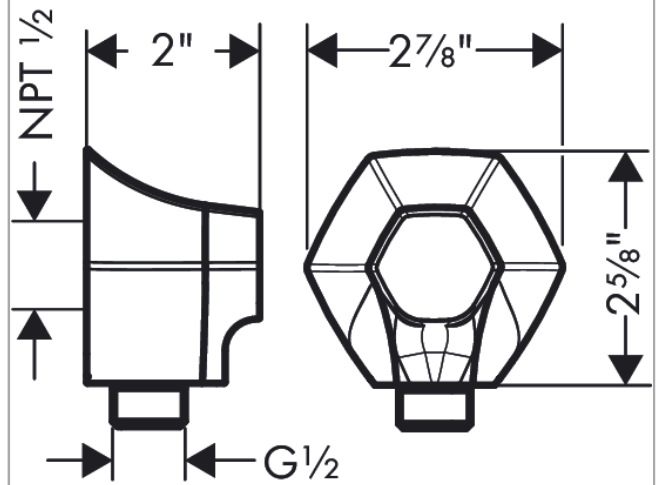

Locarno

Wallbar, 36"

Finish: **chrome** Part no. : **04832000**

Description

Features

- Consists of: Wallbar, Handshower hose, Slider
- Hose nut: For shower hoses with a conical nut
- Stand pipe: 38.62"
- Shower bar diameter: 0.87"
- Profile stand pipe: round
- Angle-adjustable holder pivots left and right, slides easily and locks in place

iBox universal
Rough, with Service Stops, 3/4"
 Finish: n.a. Part no. : **01850181**

Spare parts list

Year of production: >07/18

Pos.	Description	Part no.	Price	PU
1	seal	97739000	-	1
2	displacing ring	98797000	-	1
3	reduction coupling	88751000	-	1
4	extension 25 mm	13595000	-	1

Locarno
Wall Outlet with Check Valves
 Finish: **chrome** Part no. : **04839000**

Description

Features

- Metal connection angle
- 1/2" NPT

Item details

List Price \$ 112.00

Compliance / Sustainability

Product image

Scale drawing

Locarno
Wall Outlet with Check Valves
Finish: **chrome** Part no. : **04839000**

Exploded drawing

Year of production: >02/21

Locarno

Wall Outlet with Check Valves

Finish: **chrome** Part no. : **04839000**