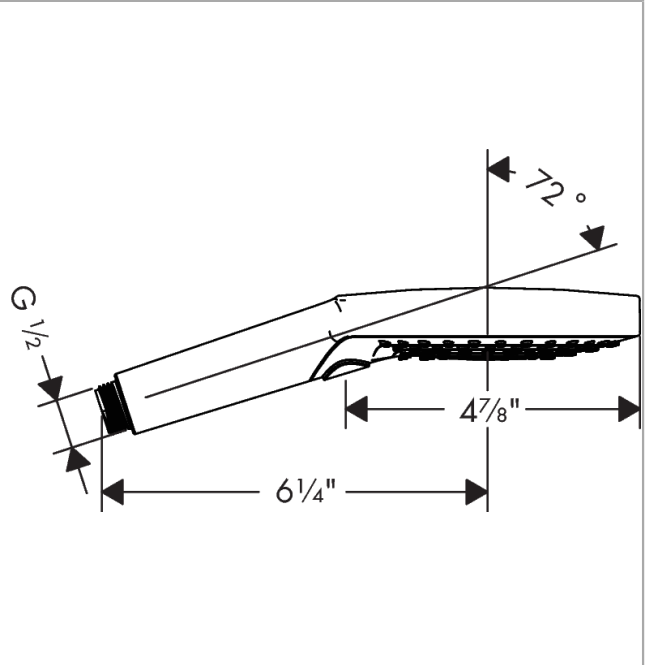

Locarno

Wallbar, 36"

Finish: **chrome** Part no. : **04832000**

Description

Features

- Consists of: Wallbar, Handshower hose, Slider
- Hose nut: For shower hoses with a conical nut
- Stand pipe: 38.62"
- Shower bar diameter: 0.87"
- Profile stand pipe: round
- Angle-adjustable holder pivots left and right, slides easily and locks in place

Item details

List Price \$ 197.00

Technology

Compliance / Sustainability

Product image

Scale drawing

Raindance Select S
Handshower 120 3-Jet PowderRain, 2.5 GPM
Finish: **chrome** Part no. : **26037001**

Exploded drawing