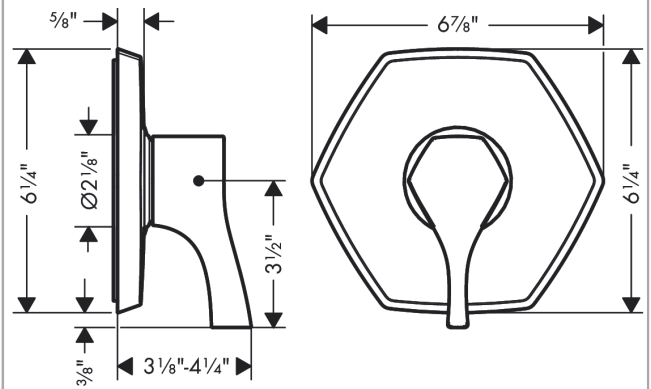

Locarno

Wallbar, 36"

Finish: **chrome** Part no. : **04832000**

Description

Features

- Consists of: Wallbar, Handshower hose, Slider
- Hose nut: For shower hoses with a conical nut
- Stand pipe: 38.62"
- Shower bar diameter: 0.87"
- Profile stand pipe: round
- Angle-adjustable holder pivots left and right, slides easily and locks in place

Locarno
Pressure Balance Trim
 Finish: **chrome** Part no. : **04822000**

Description

Features

- Temperature and on/off control for 1 outlet
- Flow: 5.44 GPM (20.6 L/Min)
- Integrated bypass for use with diverter tub spouts

Item details

List Price \$ 269.00

Compliance / Sustainability

Product image

Scale drawing

Locarno
Pressure Balance Trim
 Finish: **chrome** Part no. : **04822000**

Exploded drawing

Year of production: >03/21