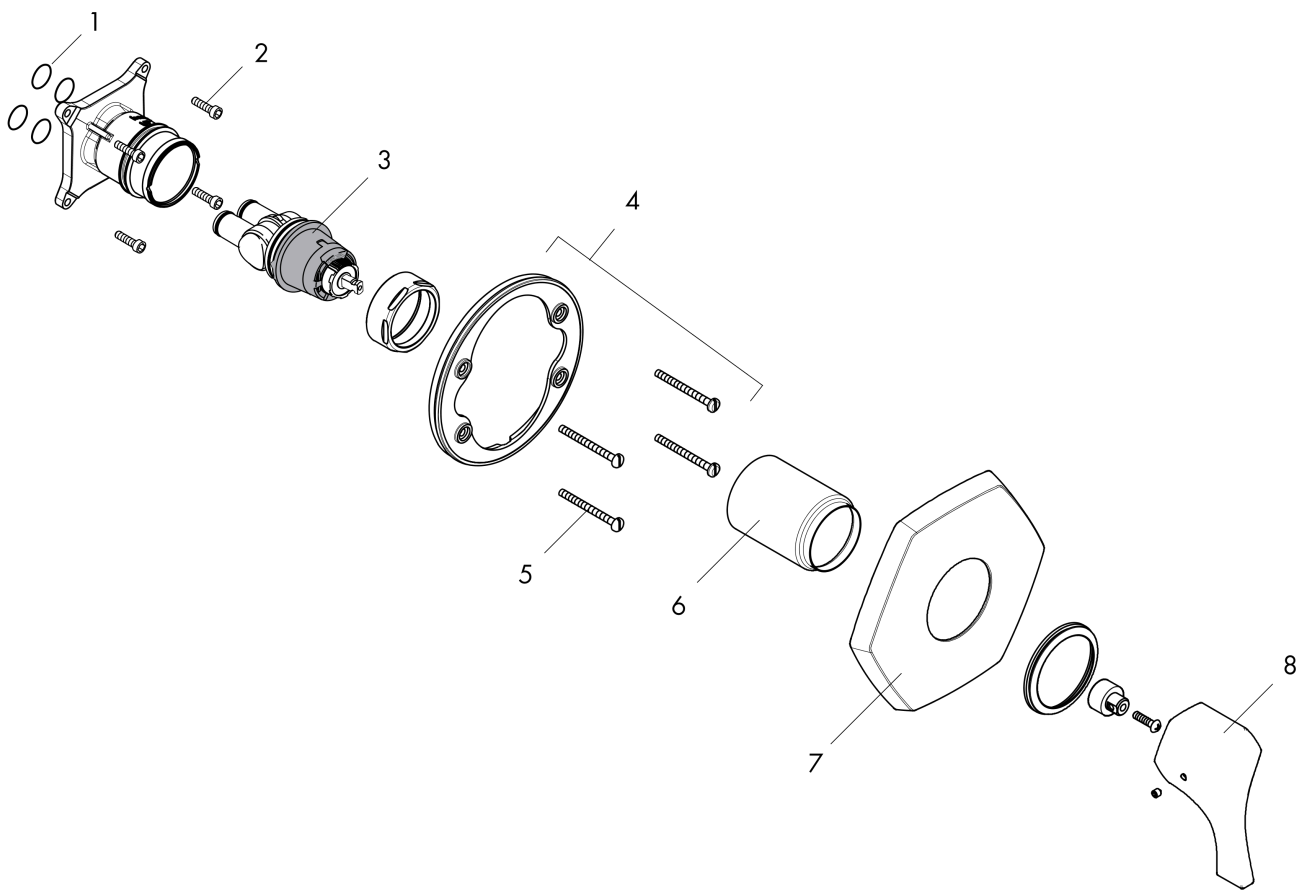

Locarno

Wallbar, 36"

Finish: **chrome** Part no. : **04832000**

Description

Features

- Consists of: Wallbar, Handshower hose, Slider
- Hose nut: For shower hoses with a conical nut
- Stand pipe: 38.62"
- Shower bar diameter: 0.87"
- Profile stand pipe: round
- Angle-adjustable holder pivots left and right, slides easily and locks in place

Locarno
Pressure Balance Trim
 Finish: **chrome** Part no. : **04822000**

Description

Features

- Temperature and on/off control for 1 outlet
- Flow: 5.44 GPM (20.6 L/Min)
- Integrated bypass for use with diverter tub spouts

Item details

List Price \$ 269.00

Compliance / Sustainability

Product image

Scale drawing

Locarno
Pressure Balance Trim
 Finish: **chrome** Part no. : **04822000**

Exploded drawing

Year of production: >03/21

Locarno

Pressure Balance Trim

Finish: **chrome** Part no. : **04822000**

Spare parts list

Year of production: >03/21

Pos.	Description	Part no.	Price	PU
1	O-ring 16x2	98133000	-	1
2	set of screws	96525000	-	1
3	cartridge, assy	88727000	-	1
4	holder for escutcheon	98793000	-	1
5	set of fixing screws	96454000	-	1
6	sleeve	88765000	-	1
7	escutcheon	93912001	-	1
8	handle	93911001	-	1
a	extension 25 mm	13595000	-	1