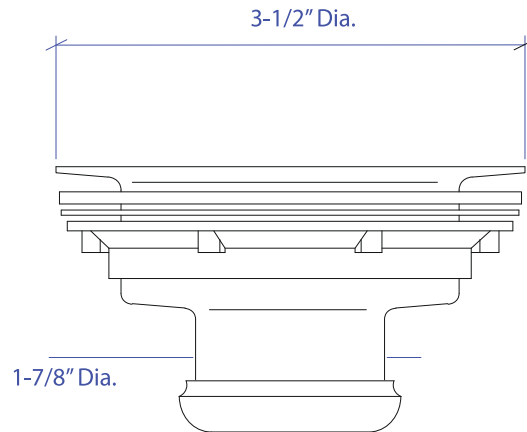

SINK STRAINER MKD-101SB

- FEATURES**
 nee construction
 Removable basket strainer
- TECHNICAL INFORMATION**
 Intended for sink installation with 3-1/2" outlet
 7/8" Connection
- FINISHES**
 Satin Brushed stainless steel