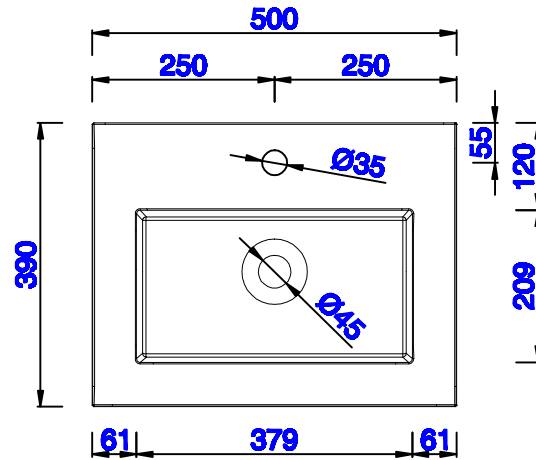

19 5/8"

Item Number:  
SSP-2016-WG

JAMES MARTIN

VANITIES™

Resin 19 5/8" Single Basin  
Diagrams with Dimensions  
page 01 of 01

500mm

Item Number:  
SSP-S2016-WG

JAMES MARTIN

VANITIES™

Resin 500mm Single Basin  
Diagrams with Dimensions  
page 01 of 01

16"

Item Number:  
055-BK16-BNK  
055-BK16-MBK  
055-BK16-RGD

JAMES MARTIN

VANITIES™

Boston 16" Wall Bracket  
Diagrams with Dimensions  
page 01 of 03

381mm

Item Number:  
055-BK16-BNK  
055-BK16-MBK  
055-BK16-RGD

JAMES MARTIN

VANITIES™

Boston 381mm Wall Bracket  
Diagrams with Dimensions  
page 01 of 03