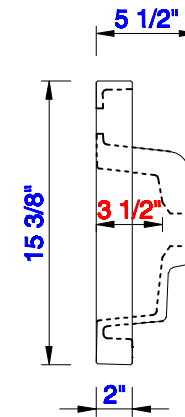

19 5/8"

Item Number:  
SSP-2016-WG

JAMES MARTIN

VANITIES™

Resin 19 5/8" Single Basin  
Diagrams with Dimensions  
page 01 of 01

500mm

Item Number:  
SSP-S2016-WG

JAMES MARTIN

VANITIES™

Resin 500mm Single Basin  
Diagrams with Dimensions  
page 01 of 01

16"

Item Number:  
055-BK16-BNK  
055-BK16-MBK  
055-BK16-RGD

JAMES MARTIN

VANITIES™

Boston 16" Wall Bracket  
Diagrams with Dimensions  
page 01 of 03

381mm

Item Number:  
055-BK16-BNK  
055-BK16-MBK  
055-BK16-RGD

JAMES MARTIN

VANITIES™

Boston 381mm Wall Bracket  
Diagrams with Dimensions  
page 01 of 03