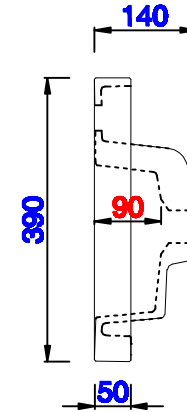

19 5/8"

Item Number:  
SSP-2016-WG

JAMES MARTIN

VANITIES™

Resin 19 5/8" Single Basin  
Diagrams with Dimensions  
page 01 of 01

500mm

Item Number:  
SSP-S2016-WG

JAMES MARTIN

VANITIES™

Resin 500mm Single Basin  
Diagrams with Dimensions  
page 01 of 01

16"

Item Number:  
055-BK16-BNK  
055-BK16-MBK  
055-BK16-RGD

JAMES MARTIN

VANITIES™

Boston 16" Wall Bracket  
Diagrams with Dimensions  
page 01 of 03

381mm

Item Number:  
055-BK16-BNK  
055-BK16-MBK  
055-BK16-RGD

JAMES MARTIN

VANITIES™

Boston 381mm Wall Bracket  
Diagrams with Dimensions  
page 01 of 03