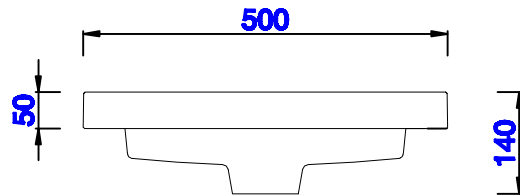

19 5/8"

Item Number:  
SSP-2016-WG

JAMES MARTIN

VANITIES™

Resin 19 5/8" Single Basin  
Diagrams with Dimensions  
page 01 of 01

500mm

Item Number:  
SSP-S2016-WG

JAMES MARTIN

VANITIES™

Resin 500mm Single Basin  
Diagrams with Dimensions  
page 01 of 01

16"

Item Number:  
055-BK16-BNK  
055-BK16-MBK  
055-BK16-RGD

JAMES MARTIN

VANITIES™

Boston 16" Wall Bracket  
Diagrams with Dimensions  
page 01 of 03

381mm

Item Number:  
055-BK16-BNK  
055-BK16-MBK  
055-BK16-RGD

JAMES MARTIN

VANITIES™

Boston 381mm Wall Bracket  
Diagrams with Dimensions  
page 01 of 03