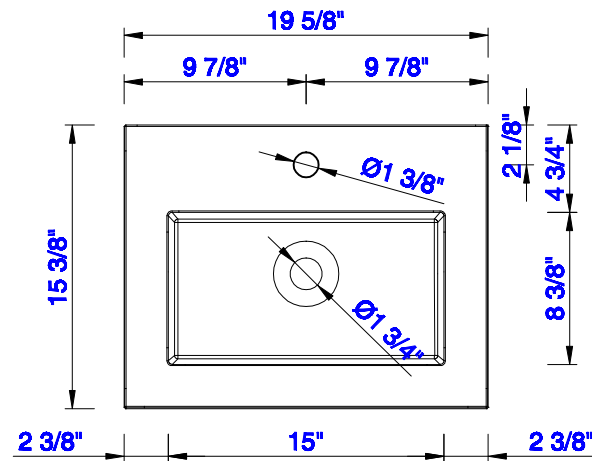

19 5/8"

Item Number:  
SSP-2016-WG

JAMES MARTIN

VANITIES™

Resin 19 5/8" Single Basin  
Diagrams with Dimensions  
page 01 of 01

500mm

Item Number:  
SSP-S2016-WG

JAMES MARTIN

VANITIES™

Resin 500mm Single Basin  
Diagrams with Dimensions  
page 01 of 01

16"

Item Number:  
055-BK16-BNK  
055-BK16-MBK  
055-BK16-RGD

JAMES MARTIN

VANITIES™

Boston 16" Wall Bracket  
Diagrams with Dimensions  
page 01 of 03

381mm

Item Number:  
055-BK16-BNK  
055-BK16-MBK  
055-BK16-RGD

JAMES MARTIN

VANITIES™

Boston 381mm Wall Bracket  
Diagrams with Dimensions  
page 01 of 03