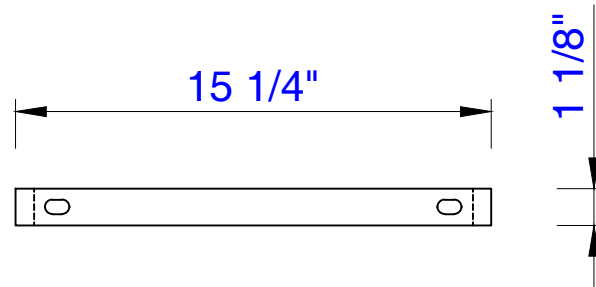

19 5/8"

Item Number:  
SSP-2016-WG

JAMES MARTIN

VANITIES™

Resin 19 5/8" Single Basin  
Diagrams with Dimensions  
page 01 of 01

500mm

Item Number:  
SSP-S2016-WG

JAMES MARTIN

VANITIES™

Resin 500mm Single Basin  
Diagrams with Dimensions  
page 01 of 01

16"

Item Number:  
055-BK16-BNK  
055-BK16-MBK  
055-BK16-RGD

JAMES MARTIN

VANITIES™

Boston 16" Wall Bracket  
Diagrams with Dimensions  
page 01 of 03

381mm

Item Number:  
055-BK16-BNK  
055-BK16-MBK  
055-BK16-RGD

JAMES MARTIN

VANITIES™

Boston 381mm Wall Bracket  
Diagrams with Dimensions  
page 01 of 03