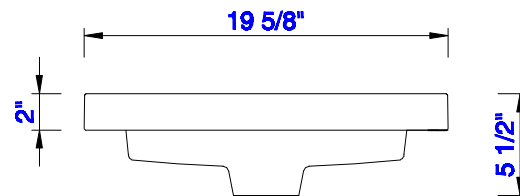

19 5/8"

Item Number:  
SSP-2016-WG

JAMES MARTIN

VANITIES™

Resin 19 5/8" Single Basin  
Diagrams with Dimensions  
page 01 of 01

500mm

Item Number:  
SSP-S2016-WG

JAMES MARTIN

VANITIES™

Resin 500mm Single Basin  
Diagrams with Dimensions  
page 01 of 01

16"

Item Number:  
055-BK16-BNK  
055-BK16-MBK  
055-BK16-RGD

JAMES MARTIN

VANITIES™

Boston 16" Wall Bracket  
Diagrams with Dimensions  
page 01 of 03

381mm

Item Number:  
055-BK16-BNK  
055-BK16-MBK  
055-BK16-RGD

JAMES MARTIN

VANITIES™

Boston 381mm Wall Bracket  
Diagrams with Dimensions  
page 01 of 03