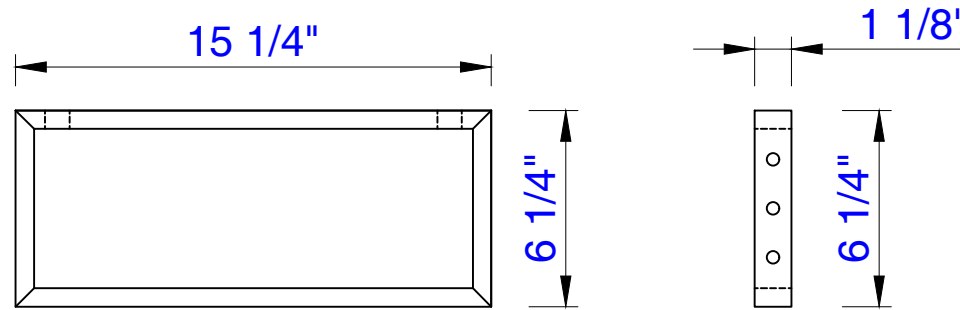

19 5/8"

Item Number:  
SSP-2016-WG

JAMES MARTIN

VANITIES™

Resin 19 5/8" Single Basin  
Diagrams with Dimensions  
page 01 of 01

500mm

Item Number:  
SSP-S2016-WG

JAMES MARTIN

VANITIES™

Resin 500mm Single Basin  
Diagrams with Dimensions  
page 01 of 01

16"

Item Number:  
055-BK16-BNK  
055-BK16-MBK  
055-BK16-RGD

JAMES MARTIN

VANITIES™

Boston 16" Wall Bracket  
Diagrams with Dimensions  
page 01 of 03

381mm

Item Number:  
055-BK16-BNK  
055-BK16-MBK  
055-BK16-RGD

JAMES MARTIN

VANITIES™

Boston 381mm Wall Bracket  
Diagrams with Dimensions  
page 01 of 03