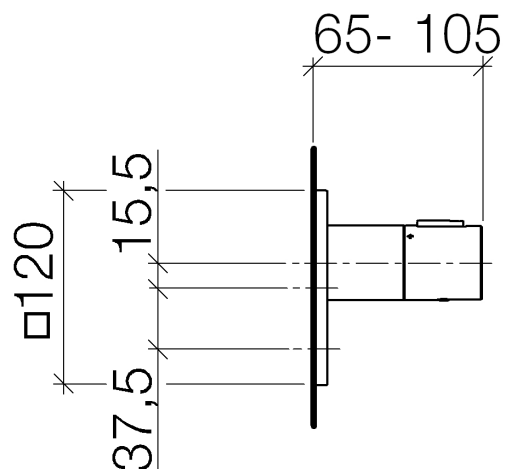

### Product specifications

#### Exposed trim parts only, rough to be ordered separately

- Flange 4 3/4 x 4 3/4"
- Temperature control handle with safety lock 100.4 °F

### Accessories required

- Rough for xTool thermostat without volume control; 35517970

**Exploded assembly drawing**

**Order quantity**

<b>No.</b>	<b>Article number</b>	<b>Name</b>	<b>Installation quantity</b>
<b>1</b>	1217797090	Extension 28mm Thermostat xTOOL (concealed rough parts)	1
<b>2</b>	1217897090	extension	1
<b>3</b>	091102196ff	cover	1
<b>4</b>	09141004990	seal	1
<b>5</b>	092102112ff	sleeve	1
<b>6</b>	04173300401ff	handle	1
<b>7</b>	092133010ff	handle	1
<b>8</b>	09160202790	spring	1
<b>9</b>	09303013690	screw	1
<b>10</b>	093120049ff	plug	1

**Product specifications**

**Exposed trim parts only, rough to be ordered separately**

- 1/2" ceramic disc cartridge
- 2 3/8" x 2 3/8" flange

**NOTE: Important! Due to minimum rough-in requirements, a framing of 2 x 6 studs is needed.**