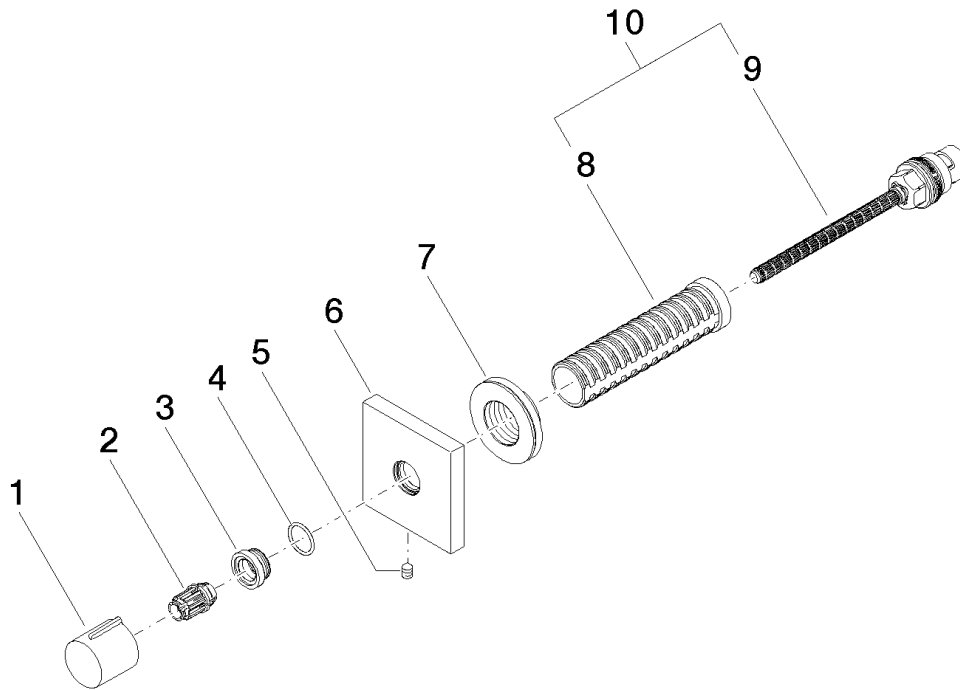

Exploded assembly drawing

Order quantity

No.	Article number	Name	Installation quantity
1	092098001ff	handle	1
2	09121200590	fixing cap	1
3	091212043ff	base	1
4	09141001790	seal	1
5	09311100490	pin	1
6	092798020ff	rosette	1
7	09210215190	sleeve	1
8	09184007790	sleeve	1
9	09900320290	top	1
10	0490032020090	top	1