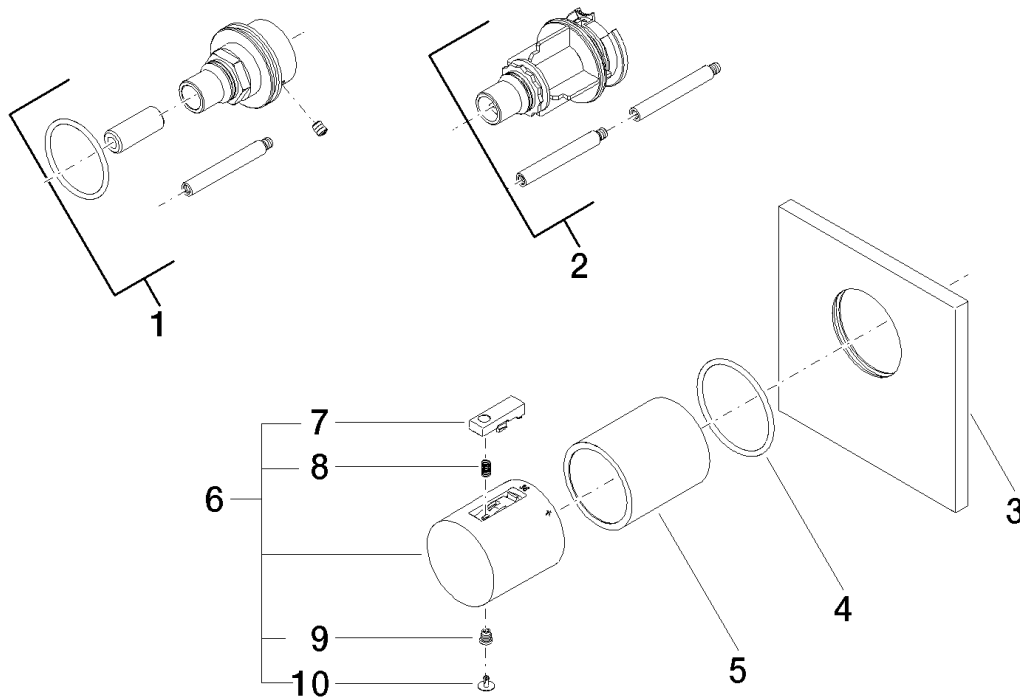

#### Exposed trim parts only, rough to be ordered separately

- Flange 4 3/4 x 4 3/4"
- Temperature control handle with safety lock 100.4 °F

### Accessories required

- Rough for xTool thermostat without volume control; 35517970

**Exploded assembly drawing**

**Order quantity**

<b>No.</b>	<b>Article number</b>	<b>Name</b>	<b>Installation quantity</b>
<b>1</b>	1217797090	Extension 28mm Thermostat xTOOL (concealed rough parts)	1
<b>2</b>	1217897090	extension	1
<b>3</b>	091102196ff	cover	1
<b>4</b>	09141004990	seal	1
<b>5</b>	092102112ff	sleeve	1
<b>6</b>	04173300401ff	handle	1
<b>7</b>	092133010ff	handle	1
<b>8</b>	09160202790	spring	1
<b>9</b>	09303013690	screw	1
<b>10</b>	093120049ff	plug	1

**Product specifications**

**Exposed trim parts only, rough to be ordered separately**

- 1/2" ceramic disc cartridge
- 2 3/8" x 2 3/8" flange

**NOTE: Important! Due to minimum rough-in requirements, a framing of 2 x 6 studs is needed.**