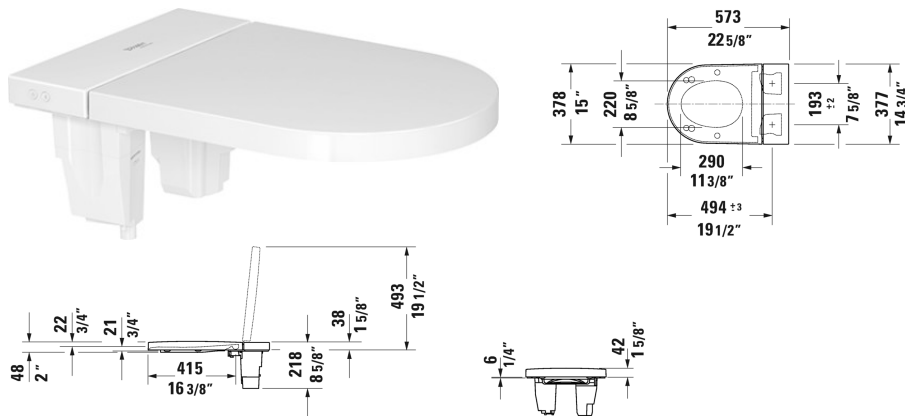

SensoWash® Starck f SensoWash® Starck f Lite shower-toilet seat # 612001011041310

| < 14 7/8" Inch > |

SensoWash® Starck f Lite shower-toilet seat	Dimension	Weight	Order number
Rear-, Lady- and Comfortwash, heated seat, Intelligent energy-saving mode, warm air dryer, individual adjustment of water-, air- and seat surface temperature as well as nozzle position and jet strength, automatic drainage in periods of prolonged disuse, descaling function, night light, remote control included, app operation, self-cleaning wand, seat/lid material thermoplastic			
Colors			
00 White			
Variant			
AC 100-120V, 50-60 Hz, with visible connections	14 7/8" x 22 5/8" Inch	15.4 lb	612001011041310
Suitable products			
Toilet wall-mounted Duravit Rimless for SensoWash® f rimless, washdown model, only in combination with SensoWash f, cUPC® listed*, 14 3/4" x 22 5/8" Inch	14 3/4" x 22 5/8" Inch		251009
One-Piece toilet Duravit Rimless® for SensoWash® f rimless, syphonic, 12" rough-in, only in combination with SensoWash f, vertical outlet, with holes for external water supply, 1.32/0.92 gpf, 14 1/8" x 29 1/2" Inch	14 1/8" x 29 1/2" Inch		218901

All drawings contain the necessary measurements which are subject to standard tolerances. They are stated in inch & mm and are non-binding. Exact measurements, in particular for customized installation scenarios, can only be taken from the finished ceramic piece.