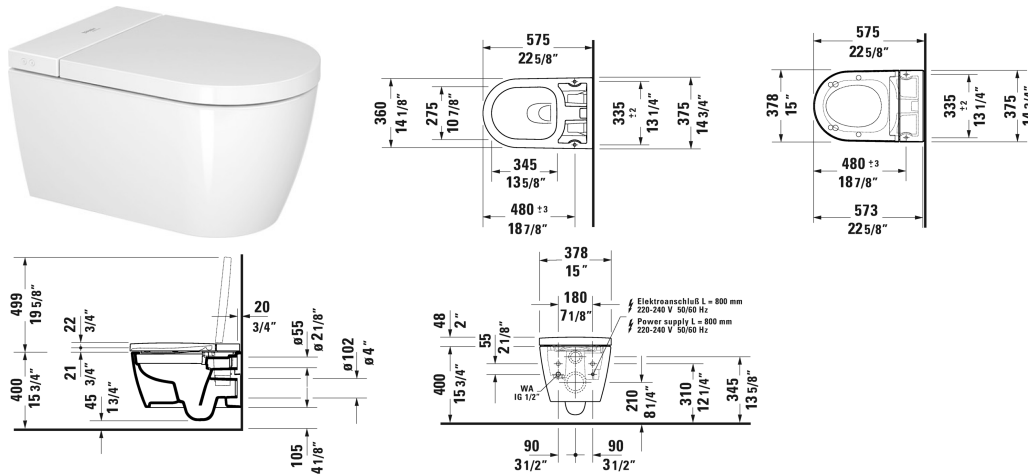

**ME by Starck Toilet wall-mounted Duravit Rimless for SensoWash® f # 251009..92**

< 14 3/4" Inch >

Toilet wall-mounted Duravit Rimless for SensoWash® f	Dimension	Weight	Order number
rimless, washdown model, only in combination with SensoWash f, cUPC® listed*			
<b>Colors</b>			
<b>Variant</b>			
1.28/0.8 gpf	14 3/4" x 22 5/8" Inch	55.1 lb	251009..92
<b>Infobox</b>			
Choose suitable pre-installation kit or connecting set depending on in-wall carrier selection, Wall-mounted toilet is ADA compliant, when installed with a seat height of 17" - 19" from the finished floor, If 2x6" carrier is used, # 005072 is mandatory for SensoWash® installation during rough-in stage, Not available with WonderGliss, In-wall tank & carrier and actuator plate required for installation / Refer to page XXX			
Hardware for wall-mounted bidet and wall-mounted toilet	Ø 1/2" x 7 1/8" Inch	0.4 lb	006500
Noise reduction gasket for wall-mounted toilet		0.7 lb	005064
Pre-installation set in combination with SensoWash, for in-wall carrier with horizontal support without shower toilet pre-installation/conduit pipe			005072
Connecting set in combination with SensoWash Starck f			100731
<b>Suitable products</b>			

*All drawings contain the necessary measurements which are subject to standard tolerances. They are stated in inch & mm and are non-binding. Exact measurements, in particular for customized installation scenarios, can only be taken from the finished ceramic piece.*