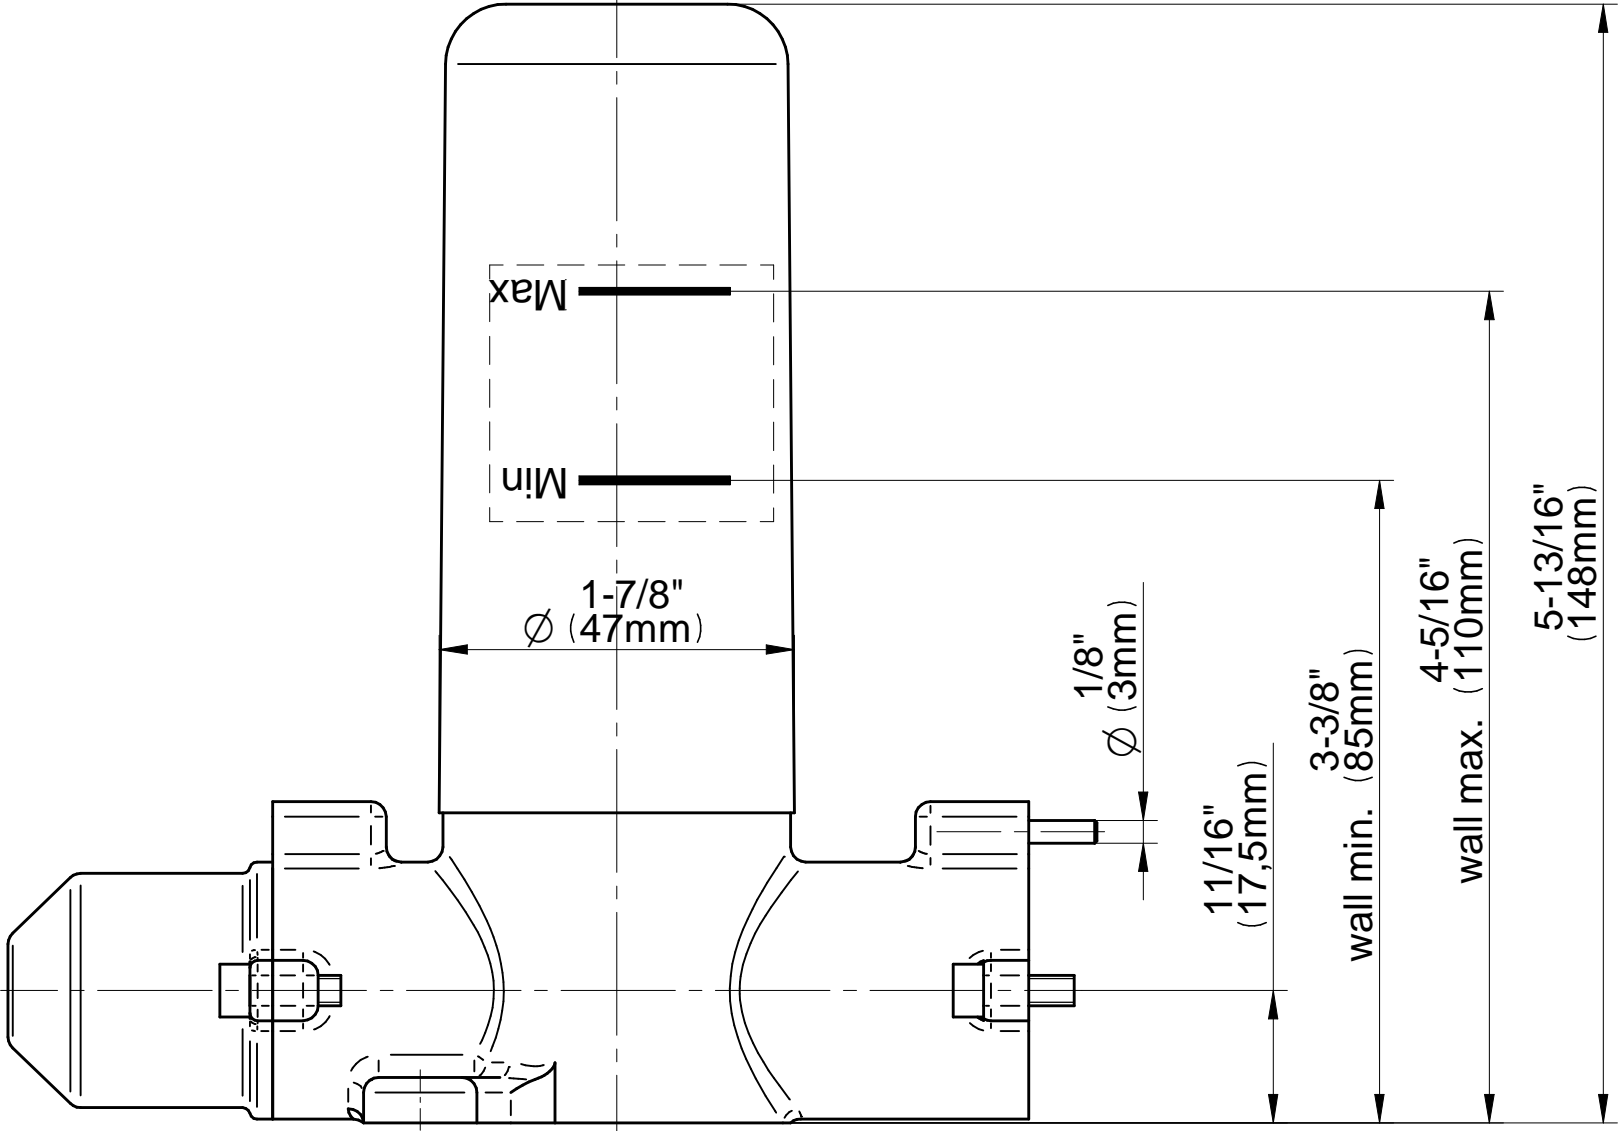

G-8077

Rough Series

G-8076

Stop/Volume Control Valve - Rough - M-Series