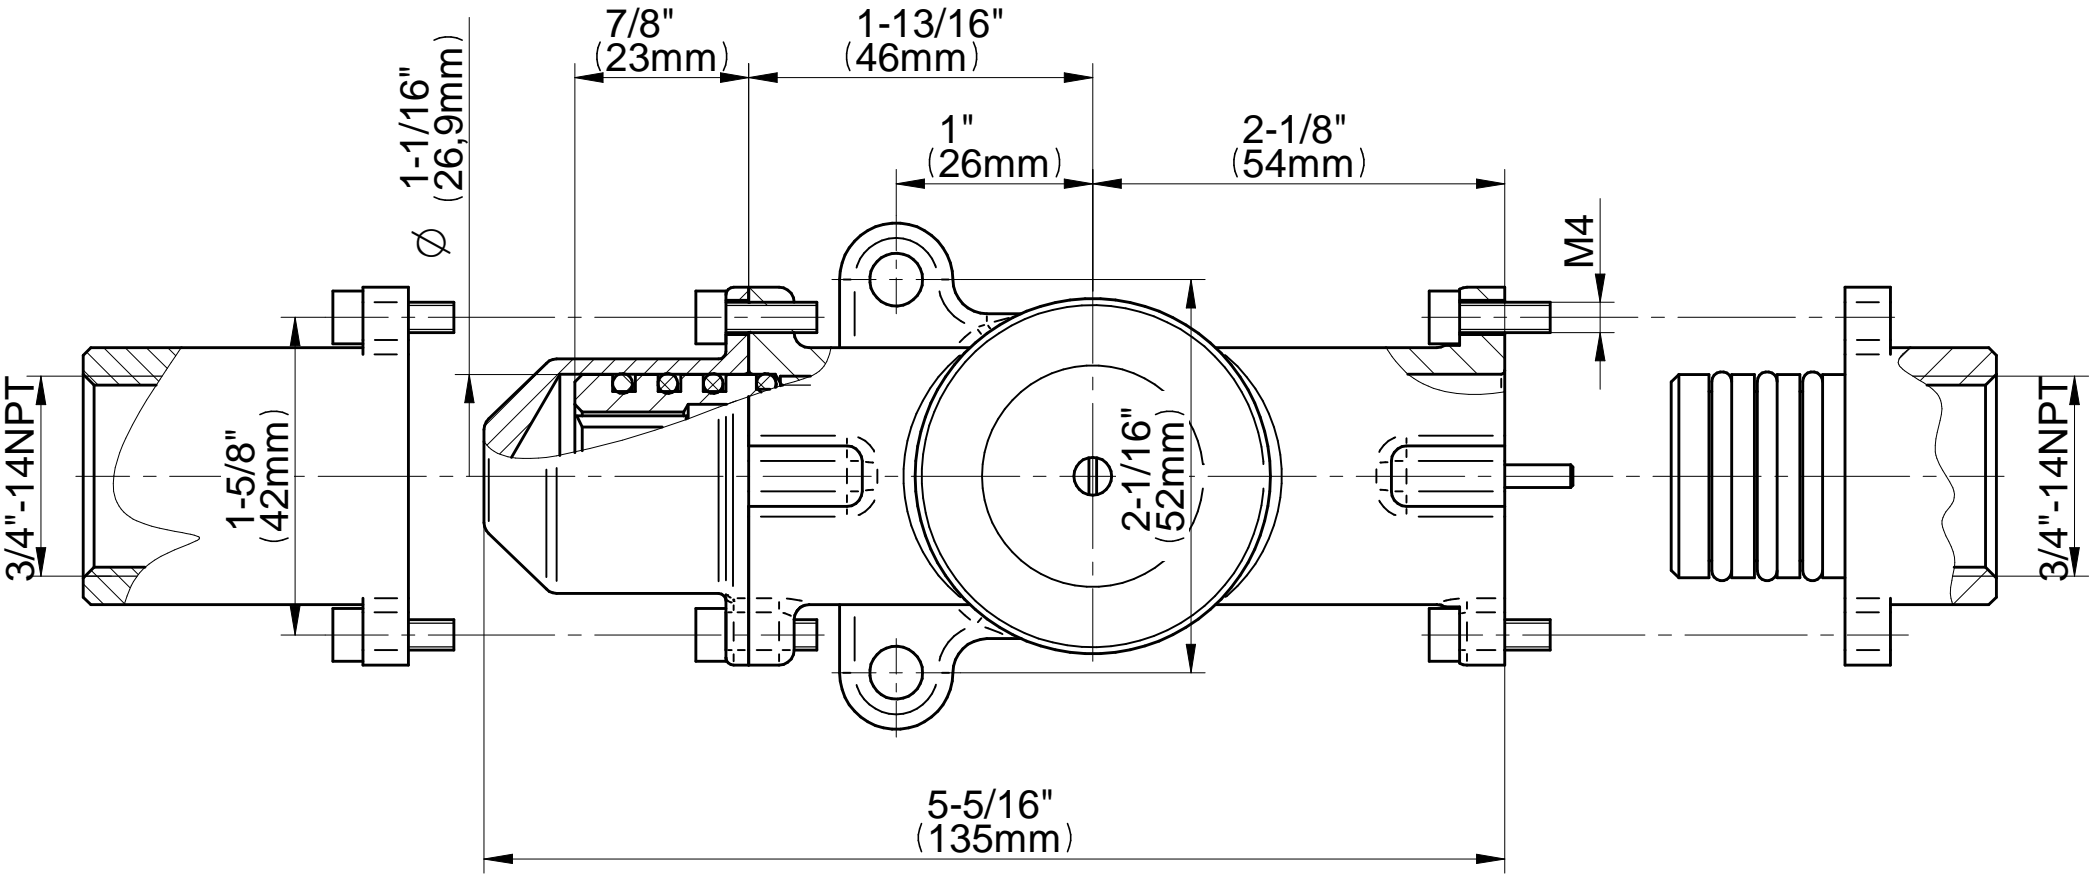

G-8077

Rough Series

G-8076

Stop/Volume Control Valve - Rough - M-Series