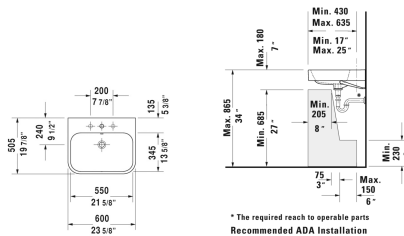

**Happy D.2 Furniture washbasin ☺ # 2318600000 / 2318600030**
**< 23 5/8" Inch >**

Furniture washbasin	Dimension	Weight	Order number
with overflow, with faucet deck, overflow clip Chrome included, wall-mounted, hardware included, 23 5/8" Inch			
<b>Colors</b>			
00 White			
<b>Variant</b>			
●	23 5/8" x 19 7/8" Inch	39.5 lb	2318600000
●●●	23 5/8" x 19 7/8" Inch	39.5 lb	2318600030
<b>Infobox</b>			
Washbasin is not ADA compliant in combination with pedestal, siphon cover or metal console			
Sanitary ceramics with the special WonderGliss surface finish will remain clean and attractive-looking for a long time to come. When ordering WonderGliss please add a "1" as eleventh digit to the model number.			
Space-saving siphon	1 1/4" Inch	0.9 lb	005076
Design Siphon		3.3 lb	005036
<b>Suitable products</b>			
Vanity unit wall-mounted 2 drawers, upper drawer including cut-out for siphon and siphon cover, for Happy D.2 # 231860 (not ground), 22 5/8" x 18 7/8" Inch	22 5/8" x 18 7/8" Inch		H26363
Vanity unit floorstanding 2 drawers, upper drawer including cut-out for siphon and siphon cover, for Happy D.2 # 231860 (not ground), 22 5/8" x 18 7/8" Inch	22 5/8" x 18 7/8" Inch		H26371
Metal console Chrome, height adjustable +2", for washbasin # 231860,			003028

All drawings contain the necessary measurements which are subject to standard tolerances. They are stated in inch & mm and are non-binding. Exact measurements, in particular for customized installation scenarios, can only be taken from the finished ceramic piece.