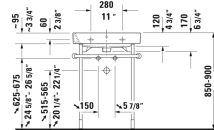

**Happy D.2 Furniture washbasin ☺ # 2318600000 / 2318600030**
**< 23 5/8" Inch >**

Furniture washbasin	Dimension	Weight	Order number
with overflow, with faucet deck, overflow clip Chrome included, wall-mounted, hardware included, 23 5/8" Inch			
<b>Colors</b>			
00 White			
<b>Variant</b>			
●	23 5/8" x 19 7/8" Inch	39.5 lb	2318600000
●●●	23 5/8" x 19 7/8" Inch	39.5 lb	2318600030
<b>Infobox</b>			
Washbasin is not ADA compliant in combination with pedestal, siphon cover or metal console			
Sanitary ceramics with the special WonderGliss surface finish will remain clean and attractive-looking for a long time to come. When ordering WonderGliss please add a "1" as eleventh digit to the model number.			
Space-saving siphon	1 1/4" Inch	0.9 lb	005076
Design Siphon		3.3 lb	005036
<b>Suitable products</b>			
Vanity unit wall-mounted 2 drawers, upper drawer including cut-out for siphon and siphon cover, for Happy D.2 # 231860 (not ground), 22 5/8" x 18 7/8" Inch	22 5/8" x 18 7/8" Inch		H26363
Vanity unit floorstanding 2 drawers, upper drawer including cut-out for siphon and siphon cover, for Happy D.2 # 231860 (not ground), 22 5/8" x 18 7/8" Inch	22 5/8" x 18 7/8" Inch		H26371
Metal console Chrome, height adjustable +2", for washbasin # 231860,			003028

All drawings contain the necessary measurements which are subject to standard tolerances. They are stated in inch & mm and are non-binding. Exact measurements, in particular for customized installation scenarios, can only be taken from the finished ceramic piece.