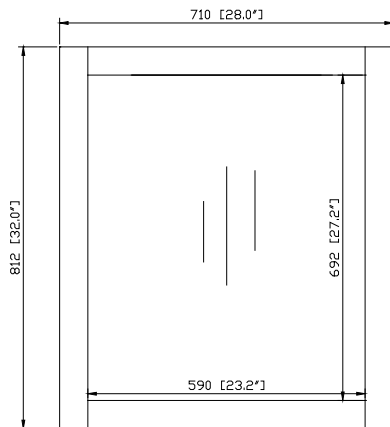

14000-M28-WT

Features

- Durable poplar wood frame
- Beveled-edge mirror
- Mirror hangs vertically and horizontally
- Wall cleat for easy hanging and leveling

Colors / Finishes

- White

Nominal Dimension

- 28W x 1.3D x 32H (inches)

Components

Vanity	BROOKS-WT	MODERO-WT	TRIBECA-WT
--------	-----------	-----------	------------

Product Diagrams

Front

Back

Side

Top