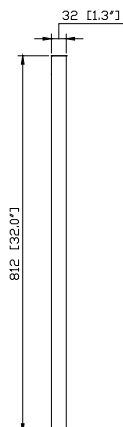

14000-M28-WT

Features

- Durable poplar wood frame
- Beveled-edge mirror
- Mirror hangs vertically and horizontally
- Wall cleat for easy hanging and leveling

Colors / Finishes

- White

Nominal Dimension

- 28W x 1.3D x 32H (inches)

Components

Vanity	BROOKS-WT	MODERO-WT	TRIBECA-WT
--------	-----------	-----------	------------

Product Diagrams

Front

Back

Side

Top