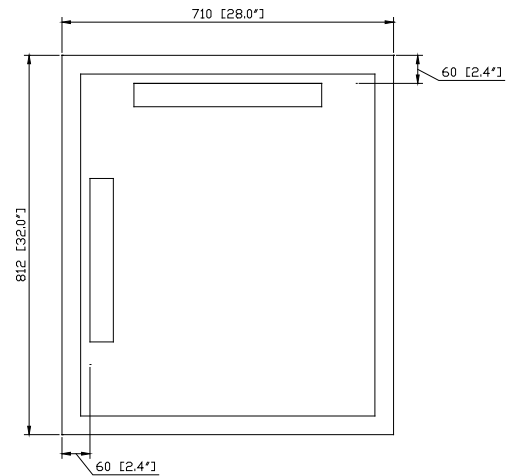

14000-M28-WT

Features

- Durable poplar wood frame
- Beveled-edge mirror
- Mirror hangs vertically and horizontally
- Wall cleat for easy hanging and leveling

Colors / Finishes

- White

Nominal Dimension

- 28W x 1.3D x 32H (inches)

Components

Vanity	BROOKS-WT	MODERO-WT	TRIBECA-WT
--------	-----------	-----------	------------

Product Diagrams

Front

Back

Side

Top