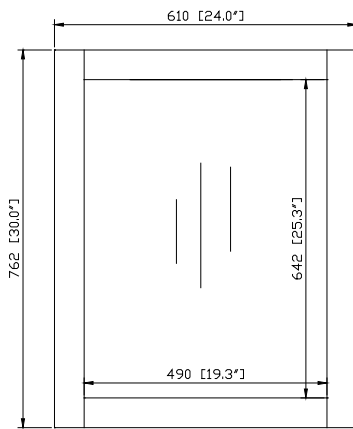

Avanity

14000-M24-CG

Features

- Durable poplar wood frame
- Beveled-edge mirror
- Mirror hangs vertically and horizontally
- Wall cleat for easy hanging and leveling

Colors / Finishes

- Chilled Gray

Nominal Dimension

- 24W x 1.3D x 30H (inches)

Components

Vanity	BROOKS-CG	MODERO-CG	TRIBECA-CG
--------	-----------	-----------	------------

Product Diagrams

Front

Back

Side

Top