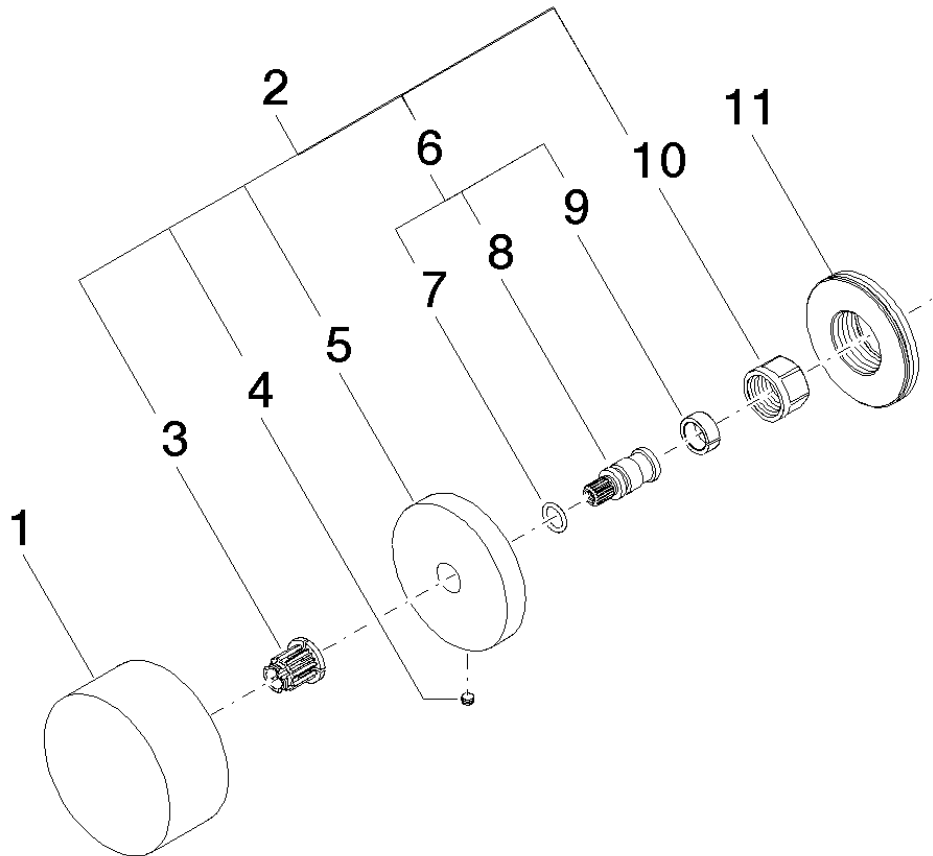

Product specifications

Exposed trim parts only, rough to be ordered separately

Surfaces

- | | |
|-----------------|-------------|
| • chrome | 36310740-00 |
| • matt platinum | 36310740-06 |
| • matt black | 36310740-33 |

Accessories required

- Rough for wall-mounted volume control – 1/2" clockwise closing; 35621970
- Rough for wall-mounted volume control – 3/4" clockwise closing; 35622970

Exploded assembly drawing

Order quantity

No.	Article number	Name	Installation quantity
1	092074004ff	handle	1
2	04277400200ff	rosette	1
3	09121200290	fixing cap	1
4	09311105590	pin	1
5	092774002ff	rosette	1
6	04290602000ff	spindle	1
7	09141006090	seal	1
8	092906020ff	spindle	1
9	09141502090	ring	1
10	09233002390	nut	1
11	09300110790	sleeve	1