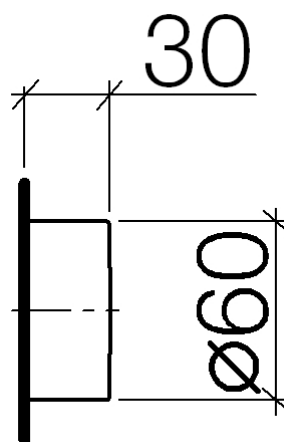

Product specifications

Exposed trim parts only, rough to be ordered separately

Surfaces

- | | |
|-----------------|-------------|
| • chrome | 36310740-00 |
| • matt platinum | 36310740-06 |
| • matt black | 36310740-33 |

Accessories required

- Rough for wall-mounted volume control – 1/2" clockwise closing; 35621970
- Rough for wall-mounted volume control – 3/4" clockwise closing; 35622970

Exploded assembly drawing

Order quantity

No.	Article number	Name	Installation quantity
1	092074004ff	handle	1
2	04277400200ff	rosette	1
3	09121200290	fixing cap	1
4	09311105590	pin	1
5	092774002ff	rosette	1
6	04290602000ff	spindle	1
7	09141006090	seal	1
8	092906020ff	spindle	1
9	09141502090	ring	1
10	09233002390	nut	1
11	09300110790	sleeve	1