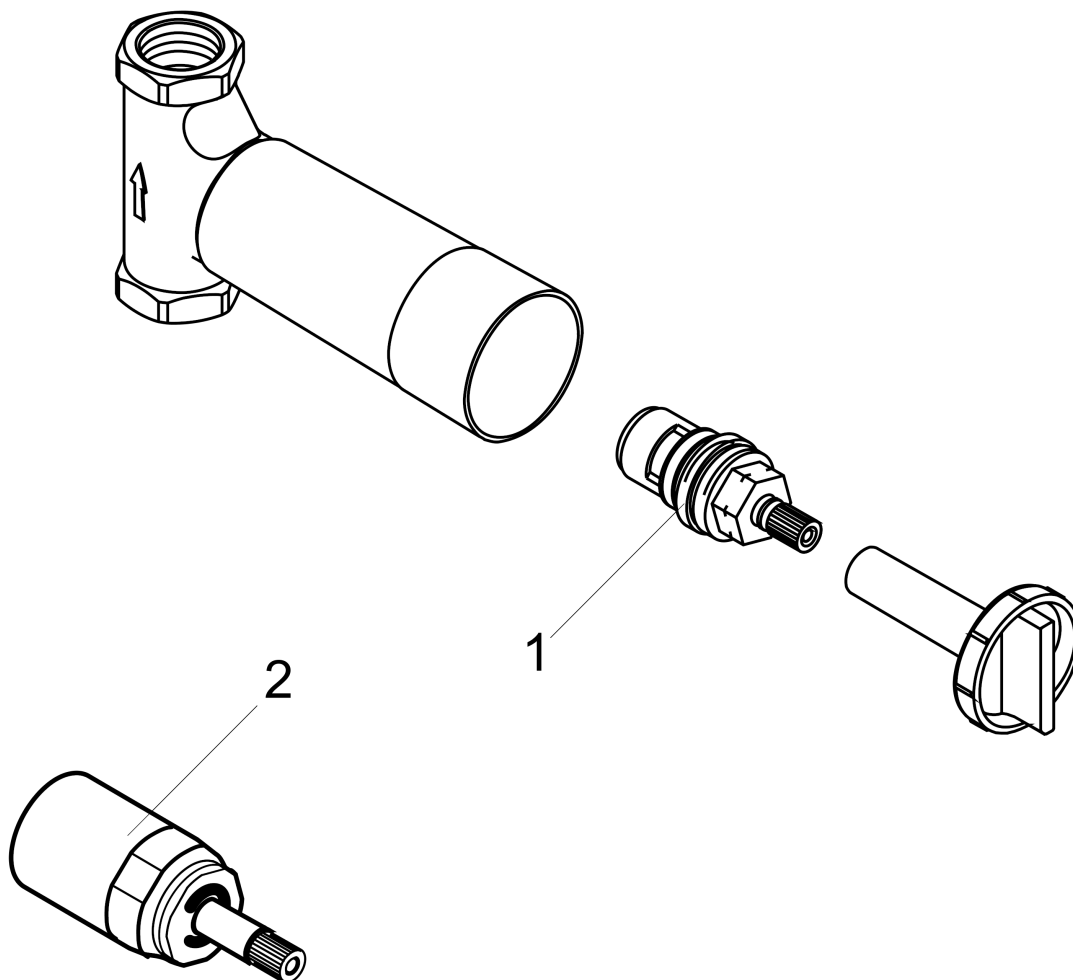

Rough, Volume Control, 1/2"
 Finishes : n.a. Part no. : **15974181**

Description

Features

- Flow: 10.5 GPM (40.0 L/Min)

Item details

List Price \$ 130.00

Compliance

Product image

Scale drawing

Rough, Volume Control, 1/2"
 Finishes : n.a. Part no. : 15974181

Exploded drawing

Year of production: >07/18

Rough, Volume Control, 1/2"
 Finishes : n.a. Part no. : **15974181**

Spare parts list

Year of production: >07/18

Pos.	Description	Part no.	Price	PU
1	shut off unit right closing	94009000	-	1
2	extension 25 mm	96370000	-	1