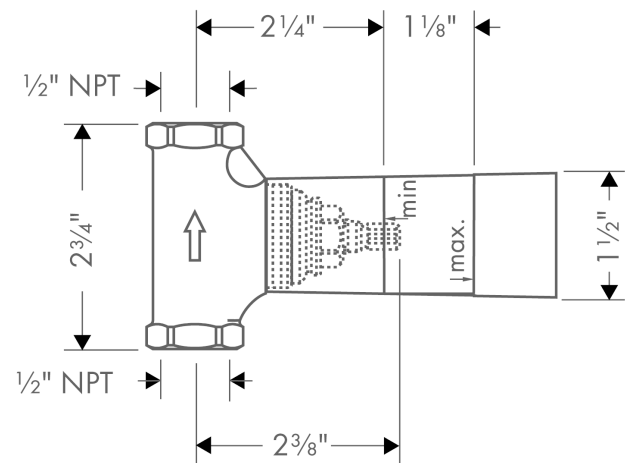

Rough, Volume Control, 1/2"
 Finishes : n.a. Part no. : **15974181**

Description

Features

- Flow: 10.5 GPM (40.0 L/Min)

Item details

List Price \$ 130.00

Compliance

Product image

Scale drawing

Rough, Volume Control, 1/2"
 Finishes : n.a. Part no. : 15974181

Exploded drawing

Year of production: >07/18

Rough, Volume Control, 1/2"
 Finishes : n.a. Part no. : **15974181**

Spare parts list

Year of production: >07/18

Pos.	Description	Part no.	Price	PU
1	shut off unit right closing	94009000	-	1
2	extension 25 mm	96370000	-	1