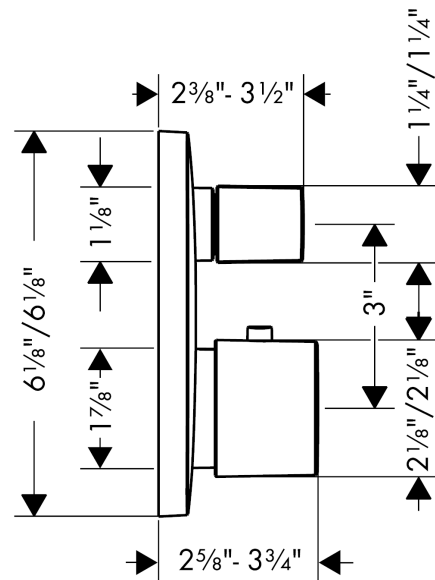

List Price \$ 790.00

Compliance

Product image

Scale drawing

PuraVida

PuraVida Thermostatic Trim with Volume Control and Diverter

Finishes : **chrome** Part no. : **15771001**

Exploded drawing