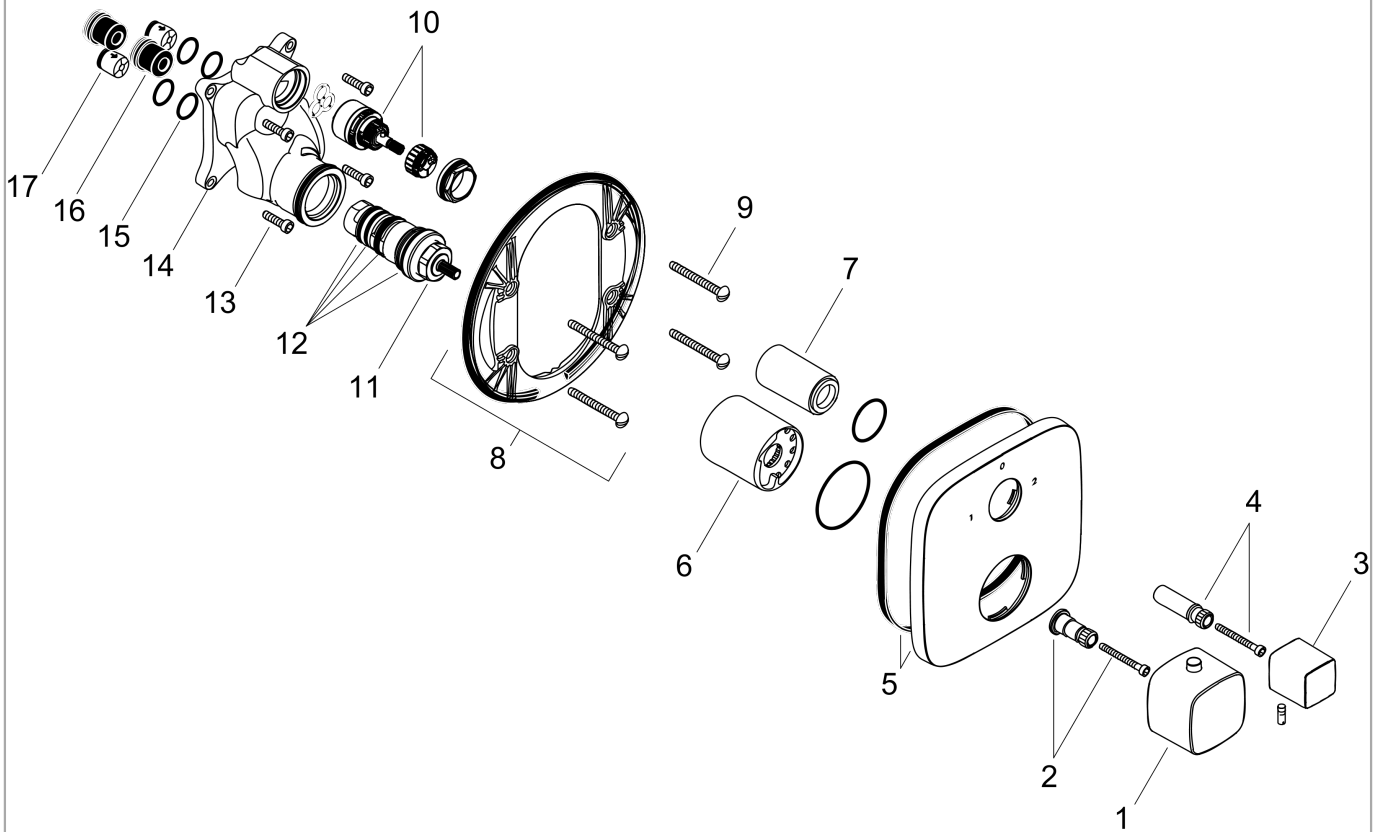

PuraVida

PuraVida Thermostatic Trim with Volume Control and Diverter

Finishes : **chrome** Part no. : **15771001**

Description

Features

- Volume control and diverter for 2 outlets
- Thermostatic cartridge
- Shut-off/diverter valve
- Anti-scald 100° safety stop
- Flow: 7 GPM

List Price \$ 790.00

Compliance

Product image

Scale drawing

PuraVida

PuraVida Thermostatic Trim with Volume Control and Diverter

Finishes : **chrome** Part no. : **15771001**

Exploded drawing

Year of production: >04/11

PuraVida

PuraVida Thermostatic Trim with Volume Control and Diverter

Finishes : **chrome** Part no. : **15771001**

Spare parts list

Year of production: >04/11

Pos.	Description	Part no.	Price	PU
1	handle for thermostat	11791001	-	1
2	adapter for handle	96435000	-	1
3	handle	95356000	-	1
4	adapter for handle	95256000	-	1
5	escutcheon 155 / 155 mm	95662000	-	1
6	sleeve	96439000	-	1
7	sleeve	95253000	-	1
8	holder for escutcheon	98793000	-	1
9	set of fixing screws	96454000	-	1
10	shut off unit with selector	98283000	-	1
11	thermostat cartridge	94282000	-	1
12	sealing set	95037000	-	1
13	set of screws	96525000	-	1
14	installation unit cpl.	92592000	-	1
15	set of non return valves DW 15	94074000	-	1
16	noise reduction	94073000	-	1
17	O-ring 16x2	98133000	-	1
a	extension 22 mm	15597000	-	1
b	extension 25 mm	13595000	-	1
c	non return valve with filter	92499000	-	1
d	O-ring 29x3	98371000	-	1

PuraVida

PuraVida 400 AIR 1-Jet Showerhead with Showerarm

Finishes : **chrome** Part no. : **27437001**

Description

Features

- 192 no-clog spray channels
- Spray modes: RainAir XXL
- Flow: 2.5 GPM
- Spray face finish: Chrome or White
- Includes brass showerarm