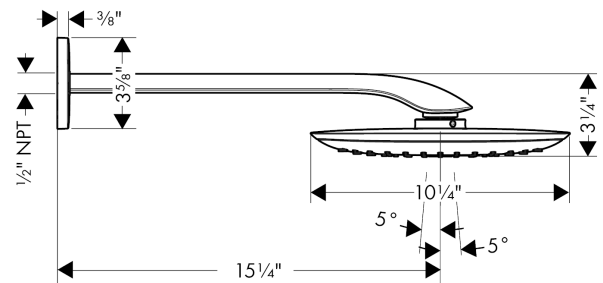

Item details

List Price \$ 1,730.00

Technology

Compliance

Product image

Scale drawing

PuraVida

PuraVida 400 AIR 1-Jet Showerhead with Showerarm