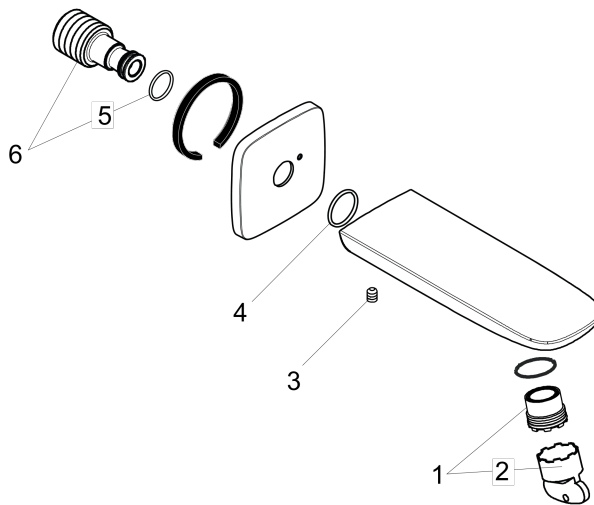

Year of production: >06/12

Pos.	Description	Part no.	Price	PU
1	hollow set screw M6x10 DIN 914	96526000	-	1
2	O-ring 15x1,5	92118000	-	1
3	air jet	95416000	-	1
4	filter	97735000	-	1
5	set of non return valves DW 15	94074000	-	1
6	escutcheon	95415000	-	1
7	wall flange	95746000	-	1
8	mounting set	98716000	-	1
9	O-ring 9x2	98119000	-	1
a	spray body	92290000	-	1

**PuraVida
PuraVida Tub Spout**

Finishes : **chrome** Part no. : **15412001**

Description

Features

- Solid brass
- 1/2" female and 3/4" male adaptor included

Item details

List Price \$ 360.00

Compliance

Product image

Scale drawing

PuraVida
PuraVida Tub Spout

Finishes : **chrome** Part no. : **15412001**

Exploded drawing

Year of production: >04/10

PuraVida

PuraVida Tub Spout

Finishes : **chrome** Part no. : **15412001**

Spare parts list

Year of production: >04/10

Pos.	Description	Part no.	Price	PU
1	aerator M24x1 (30 l/min)	98998000	-	1
2	special tool	95290000	-	1
3	hollow set screw M6x8	97810000	-	1
4	O-Ring 22x2	98185000	-	1
5	O-ring 13x2	98128000	-	1
6	connecting thread	95658001	-	1