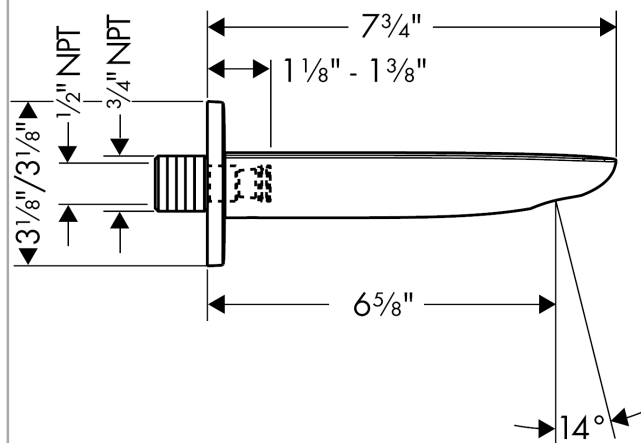

Scale drawing