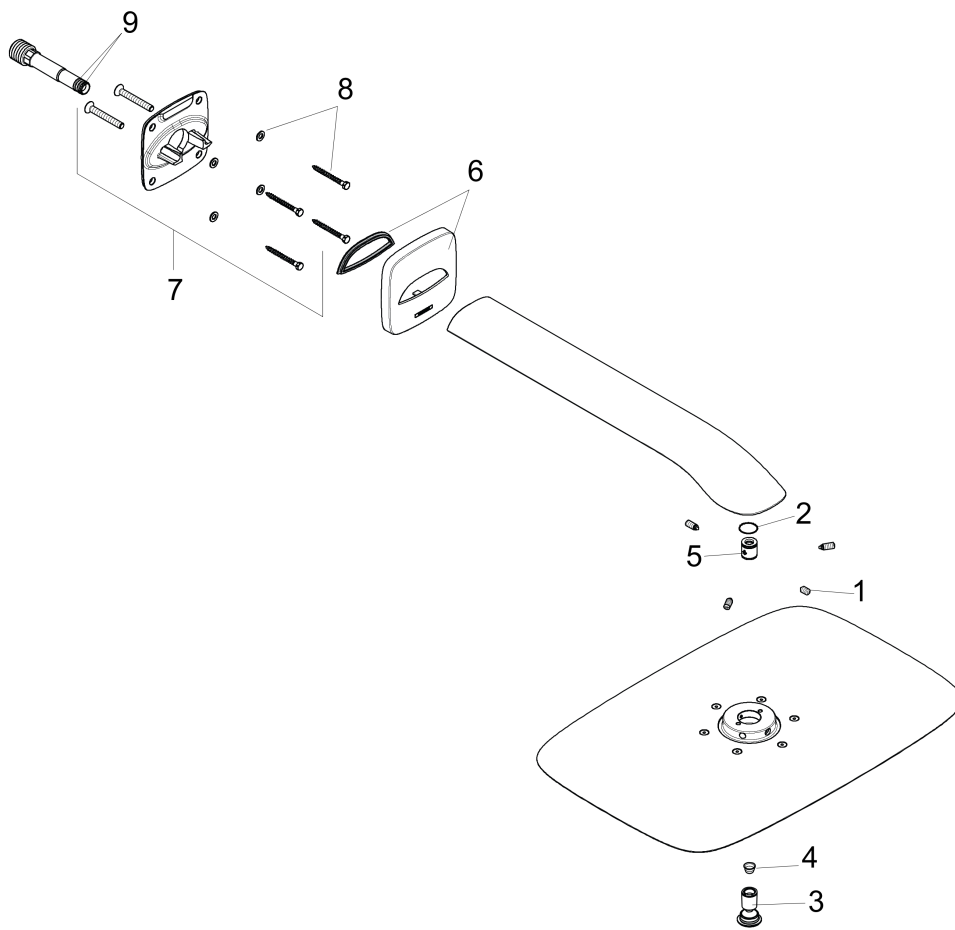

PuraVida

PuraVida 400 AIR 1-Jet Showerhead with Showerarm

Finishes : **chrome** Part no. : **27437001**

Exploded drawing

Year of production: >06/12

PuraVida

PuraVida 400 AIR 1-Jet Showerhead with Showerarm

Finishes : **chrome**   Part no. : **27437001**

Spare parts list

Year of production: >06/12

Pos.	Description	Part no.	Price	PU
1	hollow set screw M6x10 DIN 914	96526000	-	1
2	O-ring 15x1,5	92118000	-	1
3	air jet	95416000	-	1
4	filter	97735000	-	1
5	set of non return valves DW 15	94074000	-	1
6	escutcheon	95415000	-	1
7	wall flange	95746000	-	1
8	mounting set	98716000	-	1
9	O-ring 9x2	98119000	-	1
a	spray body	92290000	-	1