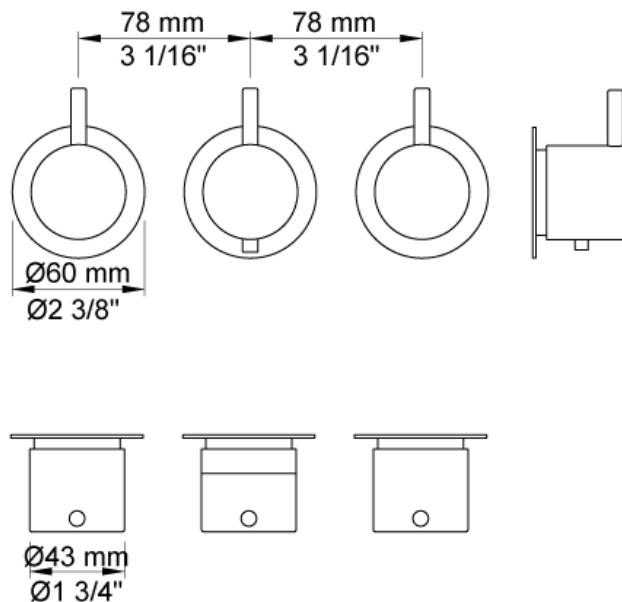

Date:

Client:

Project:

**5401**

¾" thermostatic mixer and diverter. 5401UP = Thermostatic mixer 5400V.  
 5401AP = Handle NR51, handle NR52, handle NR64G, 3 pcs. 60 mm circular flanges 2001.A24 sold separately.

**Flow**

	<b>Bar:</b>	<b>1.0</b>	<b>2.0</b>	<b>3.0</b>	<b>4.0</b>	<b>5.0</b>
Outlet 1	(l/min)	18.5	26.1	32.0	37.0	41.3
Outlet 2	(l/min)	18.5	26.1	32.0	37.0	41.3
Outlet 1	(l/min)	4.4	6.2	7.6	7.6	7.6
Outlet 2	(l/min)	4.4	6.2	7.6	7.6	7.6

**2001**  
60 mm circular flange. Hole Ø39 mm.

**5400V**  
Thermostatic mixer with diverter, without outlet sockets. 3/4" connection to copper, steel, iron or pex pipe work.

**NR51**  
On/off handle for series 5000.

Date:

Client:

Project:

VOLA product: 080D

**080D**

130 mm double head shower.  
60 mm cover flange included.

**Flow**

	Bar:	1,0	2,0	3,0	4,0	5,0
080D	(l/min)	14,4	20,4	25,0	28,9	32,3