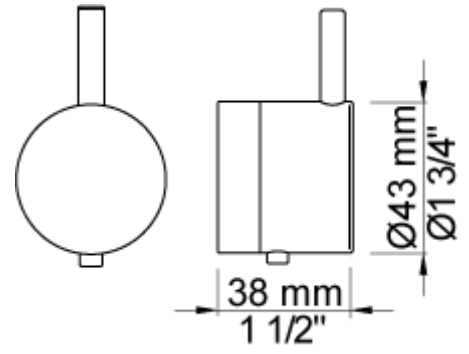

**Flow**

	<b>Bar:</b>	<b>1.0</b>	<b>2.0</b>	<b>3.0</b>	<b>4.0</b>	<b>5.0</b>
Outlet 1	(l/min)	18.5	26.1	32.0	37.0	41.3
Outlet 2	(l/min)	18.5	26.1	32.0	37.0	41.3
Outlet 1	(l/min)	4.4	6.2	7.6	7.6	7.6
Outlet 2	(l/min)	4.4	6.2	7.6	7.6	7.6

**2001**  
60 mm circular flange. Hole Ø39 mm.

**5400V**  
Thermostatic mixer with diverter, without outlet sockets. 3/4" connection to copper, steel, iron or pex pipe work.

**NR51**  
On/off handle for series 5000.

**NR52**  
Thermostatic handle for series 5000.

**NR64G**  
Diverter handle for 5400/5600. With peg in the same colour as handle (Standard).

--

Date:
-------

Client:
---------

Project:
----------

**001**60 mm circular flange. Hole  $\varnothing$ 33 mm.**Available in colors**

Date:

Client:

Project:

VOLA product: 080D

**080D**

130 mm double head shower.  
60 mm cover flange included.

**Flow**

	Bar:	1,0	2,0	3,0	4,0	5,0
080D	(l/min)	14,4	20,4	25,0	28,9	32,3