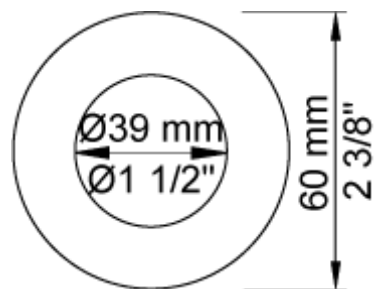

Date:

Client:

Project:

**5401**

¾" thermostatic mixer and diverter. 5401UP = Thermostatic mixer 5400V.  
 5401AP = Handle NR51, handle NR52, handle NR64G, 3 pcs. 60 mm circular flanges 2001.A24 sold separately.

**Flow**

	<b>Bar:</b>	<b>1.0</b>	<b>2.0</b>	<b>3.0</b>	<b>4.0</b>	<b>5.0</b>
Outlet 1	(l/min)	18.5	26.1	32.0	37.0	41.3
Outlet 2	(l/min)	18.5	26.1	32.0	37.0	41.3
Outlet 1	(l/min)	4.4	6.2	7.6	7.6	7.6
Outlet 2	(l/min)	4.4	6.2	7.6	7.6	7.6

**2001**  
60 mm circular flange. Hole Ø39 mm.

**5400V**  
Thermostatic mixer with diverter, without outlet sockets. 3/4" connection to copper, steel, iron or pex pipe work.

**NR51**  
On/off handle for series 5000.

Date:

Client:

Project:

VOLA product: 080D

**080D**

130 mm double head shower.  
60 mm cover flange included.

**Flow**

	Bar:	1,0	2,0	3,0	4,0	5,0
080D	(l/min)	14,4	20,4	25,0	28,9	32,3