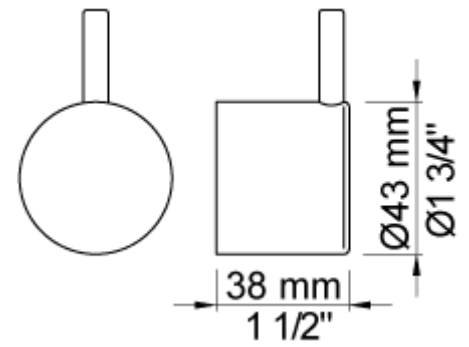

**Flow**

	<b>Bar:</b>	<b>1.0</b>	<b>2.0</b>	<b>3.0</b>	<b>4.0</b>	<b>5.0</b>
Outlet 1	(l/min)	18.5	26.1	32.0	37.0	41.3
Outlet 2	(l/min)	18.5	26.1	32.0	37.0	41.3
Outlet 1	(l/min)	4.4	6.2	7.6	7.6	7.6
Outlet 2	(l/min)	4.4	6.2	7.6	7.6	7.6

**2001**  
60 mm circular flange. Hole Ø39 mm.

**5400V**  
Thermostatic mixer with diverter, without outlet sockets. 3/4" connection to copper, steel, iron or pex pipe work.

**NR51**  
On/off handle for series 5000.

**NR52**  
Thermostatic handle for series 5000.

**NR64G**  
Diverter handle for 5400/5600. With peg in the same colour as handle (Standard).

--

Date:
-------

Client:
---------

Project:
----------

**001**60 mm circular flange. Hole  $\varnothing$ 33 mm.**Available in colors**

Date:

Client:

Project:

VOLA product: 080D

**080D**

130 mm double head shower.  
60 mm cover flange included.

**Flow**

	Bar:	1,0	2,0	3,0	4,0	5,0
080D	(l/min)	14,4	20,4	25,0	28,9	32,3