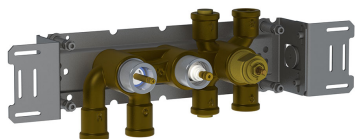

Date:

Client:

Project:

**5401**

¾" thermostatic mixer and diverter. 5401UP = Thermostatic mixer 5400V.  
 5401AP = Handle NR51, handle NR52, handle NR64G, 3 pcs. 60 mm circular flanges 2001.A24 sold separately.

**Flow**

	<b>Bar:</b>	<b>1.0</b>	<b>2.0</b>	<b>3.0</b>	<b>4.0</b>	<b>5.0</b>
Outlet 1	(l/min)	18.5	26.1	32.0	37.0	41.3
Outlet 2	(l/min)	18.5	26.1	32.0	37.0	41.3
Outlet 1	(l/min)	4.4	6.2	7.6	7.6	7.6
Outlet 2	(l/min)	4.4	6.2	7.6	7.6	7.6

**2001**  
60 mm circular flange. Hole Ø39 mm.

**5400V**  
Thermostatic mixer with diverter, without outlet sockets. 3/4" connection to copper, steel, iron or pex pipe work.

**NR51**  
On/off handle for series 5000.

Date:

Client:

Project:

VOLA product: 080D

**080D**

130 mm double head shower.  
60 mm cover flange included.

**Flow**

	Bar:	1,0	2,0	3,0	4,0	5,0
080D	(l/min)	14,4	20,4	25,0	28,9	32,3