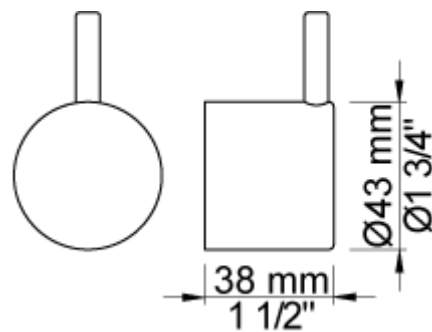

**Flow**

	<b>Bar:</b>	<b>1.0</b>	<b>2.0</b>	<b>3.0</b>	<b>4.0</b>	<b>5.0</b>
Outlet 1	(l/min)	18.5	26.1	32.0	37.0	41.3
Outlet 2	(l/min)	18.5	26.1	32.0	37.0	41.3
Outlet 1	(l/min)	4.4	6.2	7.6	7.6	7.6
Outlet 2	(l/min)	4.4	6.2	7.6	7.6	7.6

**2001**  
60 mm circular flange. Hole Ø39 mm.

**5400V**  
Thermostatic mixer with diverter, without outlet sockets. 3/4" connection to copper, steel, iron or pex pipe work.

**NR51**  
On/off handle for series 5000.

Date:

Client:

Project:

VOLA product: 070

**070**

Hand shower, hand shower holder and hose with non-return valve.

**Flow**

	<b>Psi:</b>	<b>14.5</b>	<b>29.0</b>	<b>43.5</b>	<b>58.0</b>	<b>72.5</b>
070	(gal/min)	1.4	1.9	2.4	2.4	2.4

Date:

Client:

Project:

VOLA product: 080D

**080D**

130 mm double head shower.  
60 mm cover flange included.

**Flow**

	Bar:	1,0	2,0	3,0	4,0	5,0
080D	(l/min)	14,4	20,4	25,0	28,9	32,3