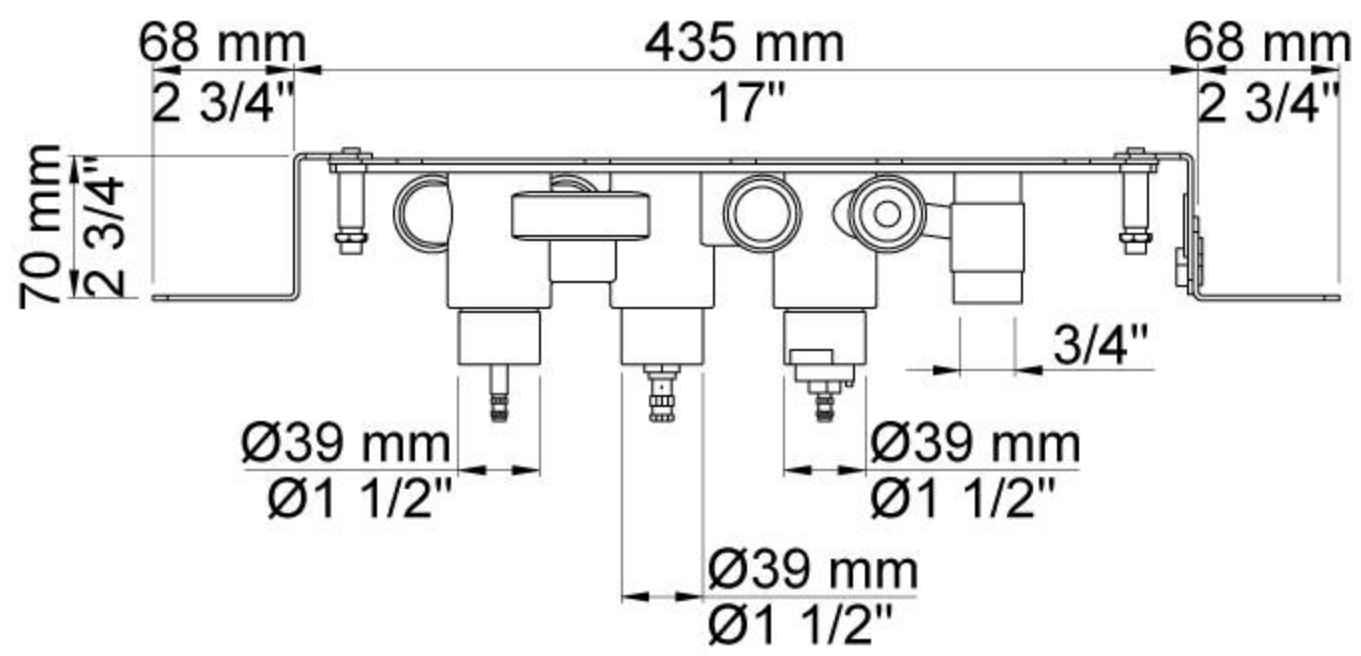

**2001**  
60 mm circular flange. Hole Ø39 mm.

**5400V**  
Thermostatic mixer with diverter, without outlet sockets. 3/4" connection to copper, steel, iron or pex pipe work.

**NR51**  
On/off handle for series 5000.

**NR52**  
Thermostatic handle for series 5000.

**NR64G**  
Diverter handle for 5400/5600. With peg in the same colour as handle (Standard).

--

Date:
-------

Client:
---------

Project:
----------

**001**60 mm circular flange. Hole  $\varnothing$ 33 mm.**Available in colors**

Date:

Client:

Project:

VOLA product: 070

**070**

Hand shower, hand shower holder and hose with non-return valve.

**Flow**

	<b>Psi:</b>	<b>14.5</b>	<b>29.0</b>	<b>43.5</b>	<b>58.0</b>	<b>72.5</b>
070	(gal/min)	1.4	1.9	2.4	2.4	2.4

Date:

Client:

Project:

VOLA product: 080D

**080D**

130 mm double head shower.  
60 mm cover flange included.

**Flow**

	Bar:	1,0	2,0	3,0	4,0	5,0
080D	(l/min)	14,4	20,4	25,0	28,9	32,3