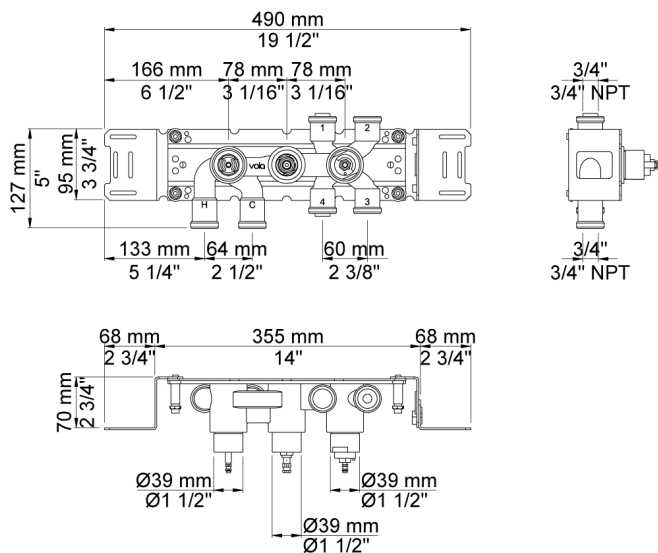

**Flow**

	<b>Bar:</b>	<b>1.0</b>	<b>2.0</b>	<b>3.0</b>	<b>4.0</b>	<b>5.0</b>
Outlet 1	(l/min)	18.5	26.1	32.0	37.0	41.3
Outlet 2	(l/min)	18.5	26.1	32.0	37.0	41.3
Outlet 1	(l/min)	4.4	6.2	7.6	7.6	7.6
Outlet 2	(l/min)	4.4	6.2	7.6	7.6	7.6

**2001**  
60 mm circular flange. Hole Ø39 mm.

**5400V**  
Thermostatic mixer with diverter, without outlet sockets. 3/4" connection to copper, steel, iron or pex pipe work.

**NR51**  
On/off handle for series 5000.

Date:

Client:

Project:

VOLA product: 070

**070**

Hand shower, hand shower holder and hose with non-return valve.

**Flow**

	<b>Psi:</b>	<b>14.5</b>	<b>29.0</b>	<b>43.5</b>	<b>58.0</b>	<b>72.5</b>
070	(gal/min)	1.4	1.9	2.4	2.4	2.4

Date:

Client:

Project:

VOLA product: 080D

**080D**

130 mm double head shower.  
60 mm cover flange included.

**Flow**

	Bar:	1,0	2,0	3,0	4,0	5,0
080D	(l/min)	14,4	20,4	25,0	28,9	32,3