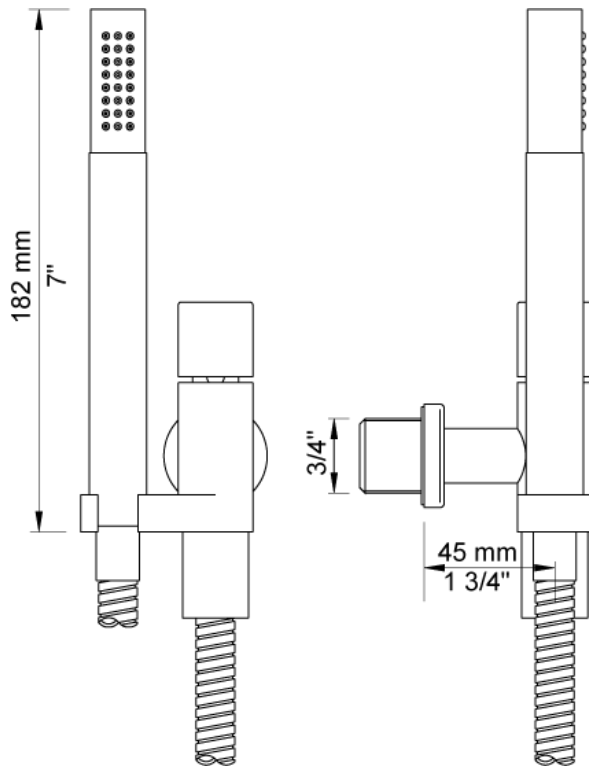

**2001**  
60 mm circular flange. Hole Ø39 mm.

**5400V**  
Thermostatic mixer with diverter, without outlet sockets. 3/4" connection to copper, steel, iron or pex pipe work.

**NR51**  
On/off handle for series 5000.

**NR52**  
Thermostatic handle for series 5000.

**NR64G**  
Diverter handle for 5400/5600. With peg in the same colour as handle (Standard).

--

Date:
-------

Client:
---------

Project:
----------

**001**60 mm circular flange. Hole  $\varnothing$ 33 mm.**Available in colors**

Date:

Client:

Project:

VOLA product: 070

**070**

Hand shower, hand shower holder and hose with non-return valve.

**Flow**

	<b>Psi:</b>	<b>14.5</b>	<b>29.0</b>	<b>43.5</b>	<b>58.0</b>	<b>72.5</b>
070	(gal/min)	1.4	1.9	2.4	2.4	2.4

Date:

Client:

Project:

VOLA product: 080D

**080D**

130 mm double head shower.  
60 mm cover flange included.

**Flow**

	Bar:	1,0	2,0	3,0	4,0	5,0
080D	(l/min)	14,4	20,4	25,0	28,9	32,3