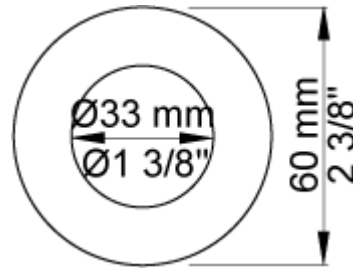

**Flow**

	<b>Bar:</b>	<b>1.0</b>	<b>2.0</b>	<b>3.0</b>	<b>4.0</b>	<b>5.0</b>
Outlet 1	(l/min)	18.5	26.1	32.0	37.0	41.3
Outlet 2	(l/min)	18.5	26.1	32.0	37.0	41.3
Outlet 1	(l/min)	4.4	6.2	7.6	7.6	7.6
Outlet 2	(l/min)	4.4	6.2	7.6	7.6	7.6

**2001**  
60 mm circular flange. Hole Ø39 mm.

**5400V**  
Thermostatic mixer with diverter, without outlet sockets. 3/4" connection to copper, steel, iron or pex pipe work.

**NR51**  
On/off handle for series 5000.

**NR52**  
Thermostatic handle for series 5000.

**NR64G**  
Diverter handle for 5400/5600. With peg in the same colour as handle (Standard).

--

Date:
-------

Client:
---------

Project:
----------

**001**60 mm circular flange. Hole  $\varnothing$ 33 mm.**Available in colors**

Date:

Client:

Project:

VOLA product: 080D

**080D**

130 mm double head shower.  
60 mm cover flange included.

**Flow**

	Bar:	1,0	2,0	3,0	4,0	5,0
080D	(l/min)	14,4	20,4	25,0	28,9	32,3