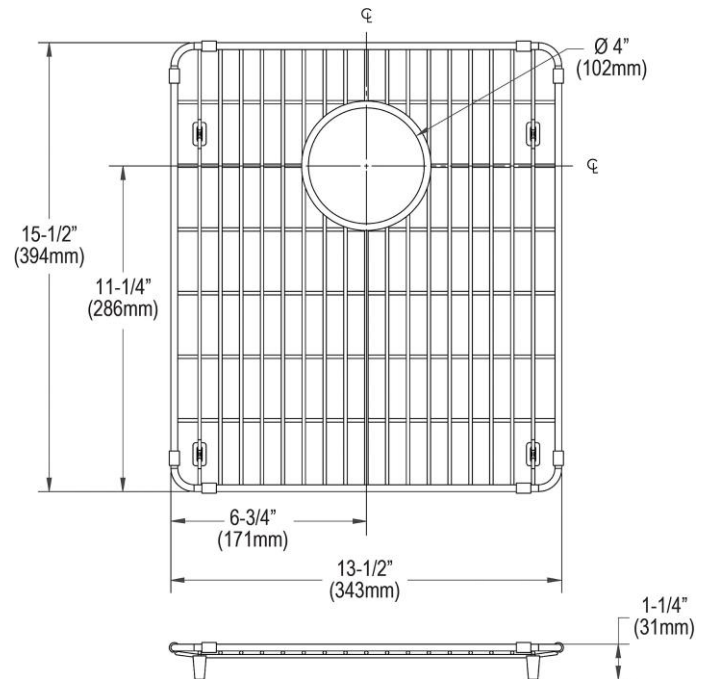

Material:	Stainless Steel
Finish:	Polished Stainless Steel
Dimensions:	13-1/2" x 15-1/2" x 1-1/4"

AMERICAN PRIDE. A LIFETIME TRADITION.
Like your family, the Elkay family has values and traditions that endure. For almost a century, Elkay has been a family-owned and operated company, providing thousands of jobs that support our families and communities.

[Clean and Care Manual (PDF)](#)
[Clean and Care Manual (PDF)](#)
[Warranty (PDF)](#)