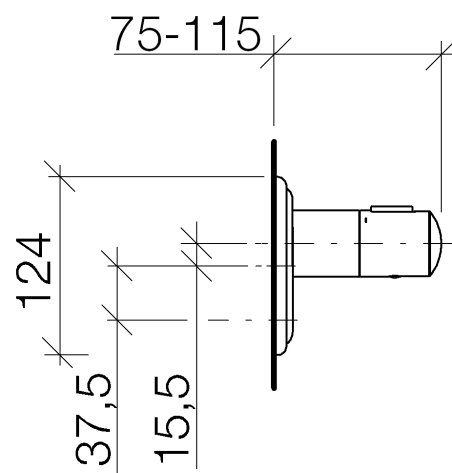

**Product specifications**

**Exposed trim parts only, rough to be ordered separately**

- Flange diameter 4 7/8"
- Temperature control handle with safety lock 100.4 °FC / 40°C

**Surfaces**

- chrome 36416977-00
- chrome 36416977-00
- matt platinum 36416977-06
- matt platinum 36416977-06
- platinum 36416977-08
- platinum 36416977-08
- brass 36416977-09
- brass 36416977-09

**Accessories required**

- Rough for xTOOL thermostat without volume control; 35517970
- Rough for xTOOL thermostat without volume control; 35517970

**Exploded assembly drawing**

**Order quantity**

<b>No.</b>	<b>Article number</b>	<b>Name</b>	<b>Installation quantity</b>
1	0431090950090	bar	1
2	091102163ff	cover	1
3	09141004990	seal	1
4	092102112ff	sleeve	1
5	04173300500ff	handle	1
6	092133010ff	handle	1
7	09160202790	spring	1
8	09303013690	screw	1
9	093120049ff	plug	1

#### Exposed trim parts only, rough to be ordered separately

- 3x porcelain insert: HOT, COLD and PLAIN
- Flange diameter 2 1/8"

**Surfaces**

- chrome 36310360-00
- chrome 36310360-00
- matt platinum 36310360-06
- matt platinum 36310360-06
- platinum 36310360-08
- platinum 36310360-08
- brass 36310360-09
- brass 36310360-09

**Exploded assembly drawing**

**Order quantity**

<b>No.</b>	<b>Article number</b>	<b>Name</b>	<b>Installation quantity</b>
1	09141002590	seal	1
2	092735004ff	rosette	1
3	09160102590	ring	1
4	092102073ff	cover	1
5	04203600206ff	handle ( cold )	1
6	092036004ff	handle	4
7	092036002ff	handle	1
8	09208300690	handle	1
9	09260101090	accessories	1
10	092036005ff	handle	1
11	04203600207ff	handle ( hot )	1
12	04203600208ff	handle	1
13	09260101190	accessories	1
14	09260101690	accessories	1
15	09300901090	key	1