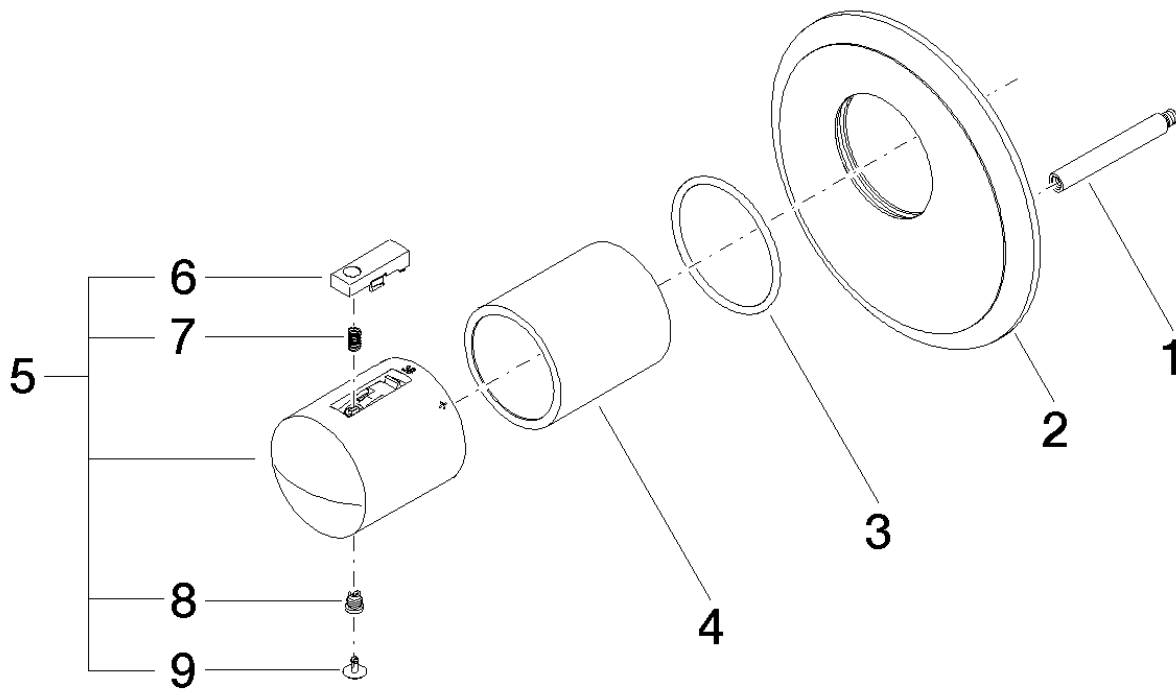

**Product specifications**

**Exposed trim parts only, rough to be ordered separately**

- Flange diameter 4 7/8"
- Temperature control handle with safety lock 100.4 °FC / 40°C

**Surfaces**

- chrome 36416977-00
- chrome 36416977-00
- matt platinum 36416977-06
- matt platinum 36416977-06
- platinum 36416977-08
- platinum 36416977-08
- brass 36416977-09
- brass 36416977-09

**Accessories required**

- Rough for xTOOL thermostat without volume control; 35517970
- Rough for xTOOL thermostat without volume control; 35517970

**Exploded assembly drawing**

**Order quantity**

<b>No.</b>	<b>Article number</b>	<b>Name</b>	<b>Installation quantity</b>
1	0431090950090	bar	1
2	091102163ff	cover	1
3	09141004990	seal	1
4	092102112ff	sleeve	1
5	04173300500ff	handle	1
6	092133010ff	handle	1
7	09160202790	spring	1
8	09303013690	screw	1
9	093120049ff	plug	1

#### Exposed trim parts only, rough to be ordered separately

- 3x porcelain insert: HOT, COLD and PLAIN
- Flange diameter 2 1/8"

**Surfaces**

- chrome 36310360-00
- chrome 36310360-00
- matt platinum 36310360-06
- matt platinum 36310360-06
- platinum 36310360-08
- platinum 36310360-08
- brass 36310360-09
- brass 36310360-09

**Exploded assembly drawing**

**Order quantity**

<b>No.</b>	<b>Article number</b>	<b>Name</b>	<b>Installation quantity</b>
1	09141002590	seal	1
2	092735004ff	rosette	1
3	09160102590	ring	1
4	092102073ff	cover	1
5	04203600206ff	handle ( cold )	1
6	092036004ff	handle	4
7	092036002ff	handle	1
8	09208300690	handle	1
9	09260101090	accessories	1
10	092036005ff	handle	1
11	04203600207ff	handle ( hot )	1
12	04203600208ff	handle	1
13	09260101190	accessories	1
14	09260101690	accessories	1
15	09300901090	key	1