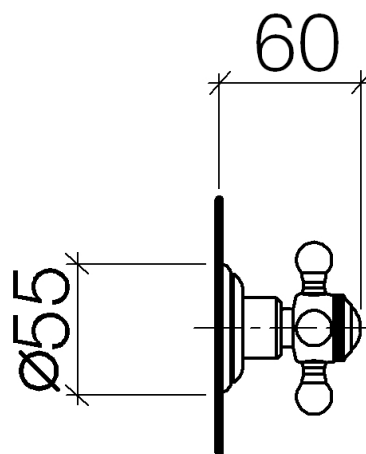

**Product specifications**

**Exposed trim parts only, rough to be ordered separately**

- Flange diameter 4 7/8"
- Temperature control handle with safety lock 100.4 °FC / 40°C

**Surfaces**

- chrome 36416977-00
- chrome 36416977-00
- matt platinum 36416977-06
- matt platinum 36416977-06
- platinum 36416977-08
- platinum 36416977-08
- brass 36416977-09
- brass 36416977-09

**Accessories required**

- Rough for xTOOL thermostat without volume control; 35517970
- Rough for xTOOL thermostat without volume control; 35517970

**Exploded assembly drawing**

**Order quantity**

<b>No.</b>	<b>Article number</b>	<b>Name</b>	<b>Installation quantity</b>
1	0431090950090	bar	1
2	091102163ff	cover	1
3	09141004990	seal	1
4	092102112ff	sleeve	1
5	04173300500ff	handle	1
6	092133010ff	handle	1
7	09160202790	spring	1
8	09303013690	screw	1
9	093120049ff	plug	1

#### Exposed trim parts only, rough to be ordered separately

- 3x porcelain insert: HOT, COLD and PLAIN
- Flange diameter 2 1/8"

**Surfaces**

- chrome 36310360-00
- chrome 36310360-00
- matt platinum 36310360-06
- matt platinum 36310360-06
- platinum 36310360-08
- platinum 36310360-08
- brass 36310360-09
- brass 36310360-09

**Exploded assembly drawing**

**Order quantity**

<b>No.</b>	<b>Article number</b>	<b>Name</b>	<b>Installation quantity</b>
1	09141002590	seal	1
2	092735004ff	rosette	1
3	09160102590	ring	1
4	092102073ff	cover	1
5	04203600206ff	handle ( cold )	1
6	092036004ff	handle	4
7	092036002ff	handle	1
8	09208300690	handle	1
9	09260101090	accessories	1
10	092036005ff	handle	1
11	04203600207ff	handle ( hot )	1
12	04203600208ff	handle	1
13	09260101190	accessories	1
14	09260101690	accessories	1
15	09300901090	key	1