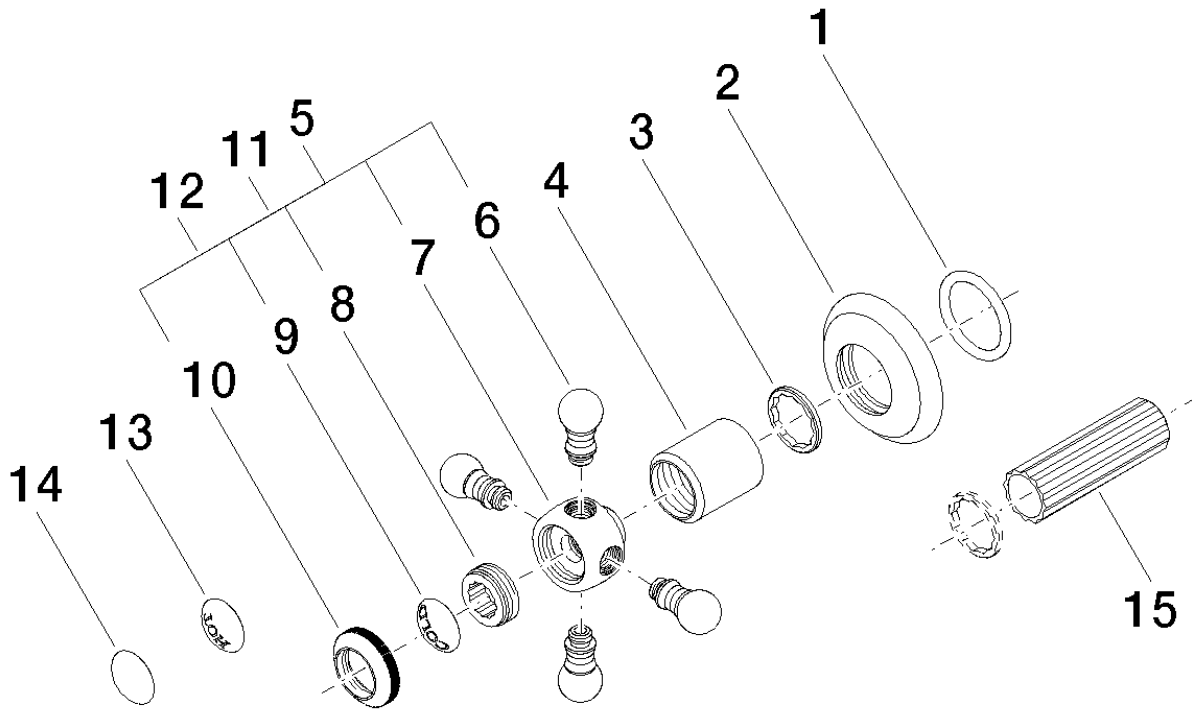

**Product specifications**

**Exposed trim parts only, rough to be ordered separately**

- Flange diameter 4 7/8"
- Temperature control handle with safety lock 100.4 °FC / 40°C

**Surfaces**

- chrome 36416977-00
- chrome 36416977-00
- matt platinum 36416977-06
- matt platinum 36416977-06
- platinum 36416977-08
- platinum 36416977-08
- brass 36416977-09
- brass 36416977-09

#### Exposed trim parts only, rough to be ordered separately

- 3x porcelain insert: HOT, COLD and PLAIN
- Flange diameter 2 1/8"

**Surfaces**

- chrome 36310360-00
- chrome 36310360-00
- matt platinum 36310360-06
- matt platinum 36310360-06
- platinum 36310360-08
- platinum 36310360-08
- brass 36310360-09
- brass 36310360-09

**Exploded assembly drawing**

**Order quantity**

<b>No.</b>	<b>Article number</b>	<b>Name</b>	<b>Installation quantity</b>
1	09141002590	seal	1
2	092735004ff	rosette	1
3	09160102590	ring	1
4	092102073ff	cover	1
5	04203600206ff	handle ( cold )	1
6	092036004ff	handle	4
7	092036002ff	handle	1
8	09208300690	handle	1
9	09260101090	accessories	1
10	092036005ff	handle	1
11	04203600207ff	handle ( hot )	1
12	04203600208ff	handle	1
13	09260101190	accessories	1
14	09260101690	accessories	1
15	09300901090	key	1