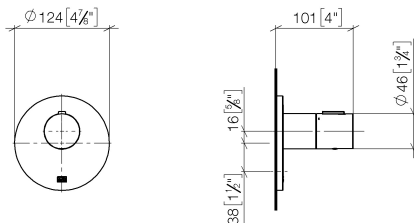

Bathtub - Meta

xTOOL Concealed thermostat without volume control 3/4" - platinum matte

Article number: 36 503 979-06

- Cover plate \varnothing 4-7/8"
- Temperature control handle with safety lock at 100 °F/ 38°C
- Thermostat cartridge
- Fittings group in compliance with DIN 4109: 2

platinum matte

Accessory is required for this item.

Discontinued items available to order until 31.12.9999

Dimensional drawing

mm [inches]

All dimensions in mm / inch = mm x 0,0394

Bathtub - Meta

xTOOL Concealed thermostat without volume control 3/4" - platinum matte