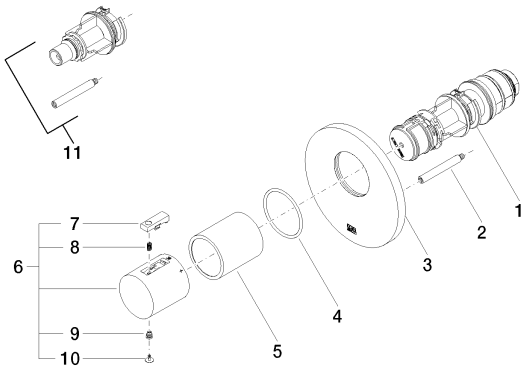

35 503 970-90 0010

xTOOL Concealed thermostat
rough without volume control
3/4" -

Bathtub - Meta

xTOOL Concealed thermostat without volume control 3/4" - platinum matte

Article number: 36 503 979-06

Spare parts list

Number	Item Number	Designation	Number of units
1	90 15 02 065 00 90	cartridge	1
2	04 31 09 095 00 90	bar	1
3	09 11 02 162-06	cover	1
4	09 14 10 049 90	seal	1
5	09 21 02 112-06	sleeve	1
6	04 17 33 004 01-06	handle	1
7	09 21 33 010-13	handle	1
8	09 16 02 027 90	spring	1
9	09 30 30 136 90	screw	1
10	09 31 20 049-13	plug	1
11	12 178 970 90	Extension 1-3/4" -	1