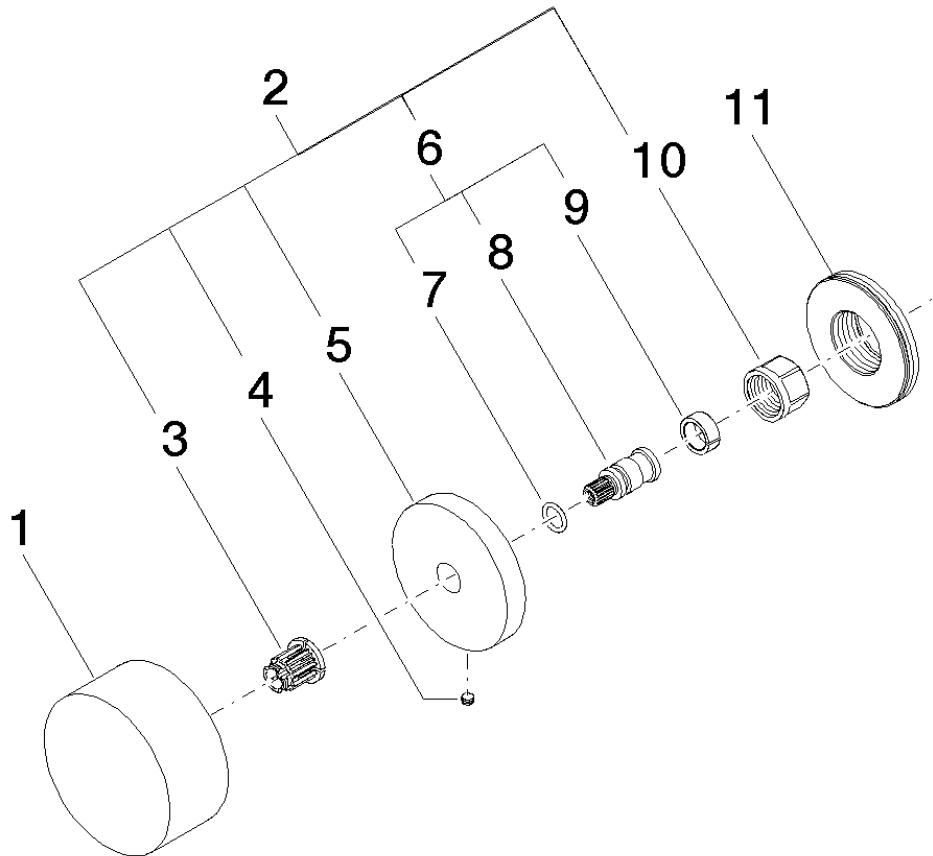

Number	Item Number	Designation	Number of units
1	90 15 02 065 00 90	cartridge	1
2	04 31 09 095 00 90	bar	1
3	09 11 02 162-06	cover	1
4	09 14 10 049 90	seal	1
5	09 21 02 112-06	sleeve	1
6	04 17 33 004 01-06	handle	1
7	09 21 33 010-13	handle	1
8	09 16 02 027 90	spring	1
9	09 30 30 136 90	screw	1
10	09 31 20 049-13	plug	1
11	12 178 970 90	Extension 1-3/4" -	1

Accessories required

- Rough for wall-mounted volume control – 1/2" clockwise closing; 35621970
- Rough for wall-mounted volume control – 3/4" clockwise closing; 35622970

Exploded assembly drawing

Order quantity

No.	Article number	Name	Installation quantity
1	092074004ff	handle	1
2	04277400200ff	rosette	1
3	09121200290	fixing cap	1
4	09311105590	pin	1
5	092774002ff	rosette	1
6	04290602000ff	spindle	1
7	09141006090	seal	1
8	092906020ff	spindle	1
9	09141502090	ring	1
10	09233002390	nut	1
11	09300110790	sleeve	1