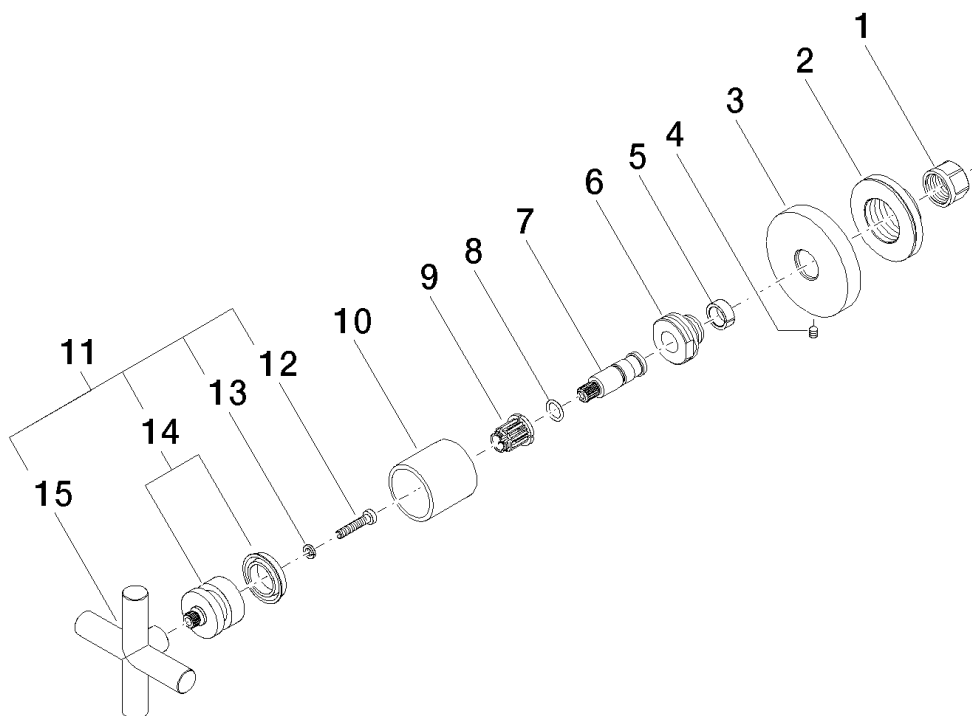

Number	Item Number	Designation	Number of units
1	90 15 02 065 00 90	cartridge	1
2	04 31 09 095 00 90	bar	1
3	09 11 02 162-06	cover	1
4	09 14 10 049 90	seal	1
5	09 21 02 112-06	sleeve	1
6	04 17 33 004 01-06	handle	1
7	09 21 33 010-13	handle	1
8	09 16 02 027 90	spring	1
9	09 30 30 136 90	screw	1
10	09 31 20 049-13	plug	1
11	12 178 970 90	Extension 1-3/4" -	1

Product specifications

Exposed trim parts only, rough to be ordered separately

- Flange diameter 2 1/8"

Surfaces

- chrome 36310892-00
- chrome 36310892-00
- matt platinum 36310892-06
- matt platinum 36310892-06
- platinum 36310892-08
- platinum 36310892-08
- matt white 36310892-10
- matt white 36310892-10
- matt black 36310892-33
- matt black 36310892-33

Accessories required

- Rough for wall-mounted volume control – 1/2" clockwise closing; 35621970
- Rough for wall-mounted volume control – 1/2" clockwise closing; 35621970
- Rough for wall-mounted volume control – 3/4" clockwise closing; 35622970
- Rough for wall-mounted volume control – 3/4" clockwise closing; 35622970

Exploded assembly drawing

Order quantity

No.	Article number	Name	Installation quantity
1	09233002390	nut	1
2	09210210890	disc	1
3	092789108ff	rosette	1
4	09311100790	pin	1
5	09141502090	ring	1
6	09240500290	nipple	1
7	09290602290	spindle	1
8	09141006090	seal	1
9	09121200290	fixing cap	1
10	092102144ff	sleeve	1
11	04208901000ff	handle	1
12	09303007590	screw	1
13	09301102990	disc	1
14	90121200700ff	base	1
15	092089010ff	handle	1