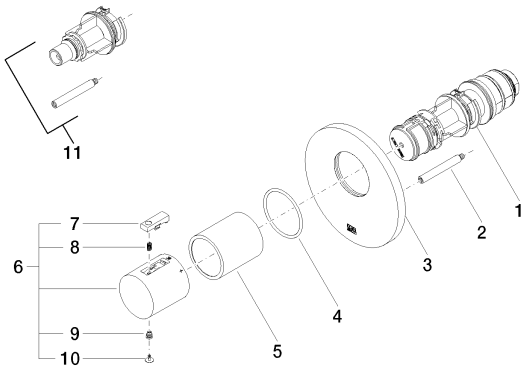

35 503 970-90 0010

xTOOL Concealed thermostat
rough without volume control
3/4" -

Bathtub - Meta

xTOOL Concealed thermostat without volume control 3/4" - platinum matte

Article number: 36 503 979-06

Spare parts list

Number	Item Number	Designation	Number of units
1	90 15 02 065 00 90	cartridge	1
2	04 31 09 095 00 90	bar	1
3	09 11 02 162-06	cover	1
4	09 14 10 049 90	seal	1
5	09 21 02 112-06	sleeve	1
6	04 17 33 004 01-06	handle	1
7	09 21 33 010-13	handle	1
8	09 16 02 027 90	spring	1
9	09 30 30 136 90	screw	1
10	09 31 20 049-13	plug	1
11	12 178 970 90	Extension 1-3/4" -	1

Product specifications

Exposed trim parts only, rough to be ordered separately

- Flange diameter 2 1/8"

Surfaces

- chrome 36310892-00
- chrome 36310892-00
- matt platinum 36310892-06
- matt platinum 36310892-06
- platinum 36310892-08
- platinum 36310892-08
- matt white 36310892-10
- matt white 36310892-10
- matt black 36310892-33
- matt black 36310892-33

Exploded assembly drawing

Order quantity

No.	Article number	Name	Installation quantity
1	09233002390	nut	1
2	09210210890	disc	1
3	092789108ff	rosette	1
4	09311100790	pin	1
5	09141502090	ring	1
6	09240500290	nipple	1
7	09290602290	spindle	1
8	09141006090	seal	1
9	09121200290	fixing cap	1
10	092102144ff	sleeve	1
11	04208901000ff	handle	1
12	09303007590	screw	1
13	09301102990	disc	1
14	90121200700ff	base	1
15	092089010ff	handle	1