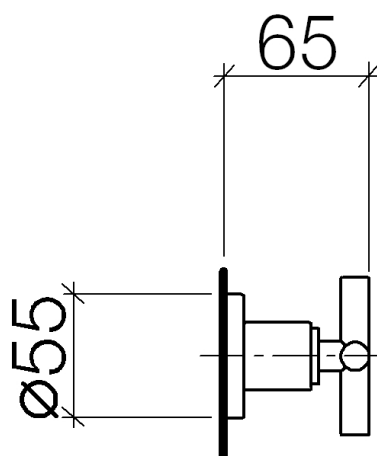

35 503 970-90 0010

xTOOL Concealed thermostat
rough without volume control
3/4" -

Bathtub - Meta

xTOOL Concealed thermostat without volume control 3/4" - platinum matte

Article number: 36 503 979-06

Spare parts list

Number	Item Number	Designation	Number of units
1	90 15 02 065 00 90	cartridge	1
2	04 31 09 095 00 90	bar	1
3	09 11 02 162-06	cover	1
4	09 14 10 049 90	seal	1
5	09 21 02 112-06	sleeve	1
6	04 17 33 004 01-06	handle	1
7	09 21 33 010-13	handle	1
8	09 16 02 027 90	spring	1
9	09 30 30 136 90	screw	1
10	09 31 20 049-13	plug	1
11	12 178 970 90	Extension 1-3/4" -	1

Product specifications

Exposed trim parts only, rough to be ordered separately

- Flange diameter 2 1/8"

Surfaces

- chrome 36310892-00
- chrome 36310892-00
- matt platinum 36310892-06
- matt platinum 36310892-06
- platinum 36310892-08
- platinum 36310892-08
- matt white 36310892-10
- matt white 36310892-10
- matt black 36310892-33
- matt black 36310892-33

Exploded assembly drawing

Order quantity

No.	Article number	Name	Installation quantity
1	09233002390	nut	1
2	09210210890	disc	1
3	092789108ff	rosette	1
4	09311100790	pin	1
5	09141502090	ring	1
6	09240500290	nipple	1
7	09290602290	spindle	1
8	09141006090	seal	1
9	09121200290	fixing cap	1
10	092102144ff	sleeve	1
11	04208901000ff	handle	1
12	09303007590	screw	1
13	09301102990	disc	1
14	90121200700ff	base	1
15	092089010ff	handle	1