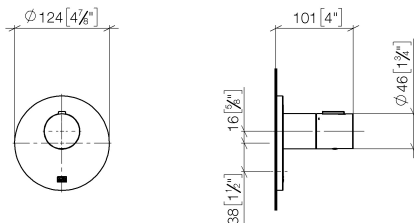

Bathtub - Meta

xTOOL Concealed thermostat without volume control 3/4" - platinum matte

Article number: 36 503 979-06

- Cover plate Ø 4-7/8"
- Temperature control handle with safety lock at 100 °F/ 38°C
- Thermostat cartridge
- Fittings group in compliance with DIN 4109: 2

platinum matte

Accessory is required for this item.

Discontinued items available to order until 31.12.9999

Dimensional drawing

mm [inches]

All dimensions in mm / inch = mm x 0,0394

Bathtub - Meta

xTOOL Concealed thermostat without volume control 3/4" - platinum matte

Product specifications

Exposed trim parts only, rough to be ordered separately

- Flange diameter 2 1/8"

Surfaces

- chrome 36310892-00
- chrome 36310892-00
- matt platinum 36310892-06
- matt platinum 36310892-06
- platinum 36310892-08
- platinum 36310892-08
- matt white 36310892-10
- matt white 36310892-10
- matt black 36310892-33
- matt black 36310892-33

Exploded assembly drawing

Order quantity

No.	Article number	Name	Installation quantity
1	09233002390	nut	1
2	09210210890	disc	1
3	092789108ff	rosette	1
4	09311100790	pin	1
5	09141502090	ring	1
6	09240500290	nipple	1
7	09290602290	spindle	1
8	09141006090	seal	1
9	09121200290	fixing cap	1
10	092102144ff	sleeve	1
11	04208901000ff	handle	1
12	09303007590	screw	1
13	09301102990	disc	1
14	90121200700ff	base	1
15	092089010ff	handle	1