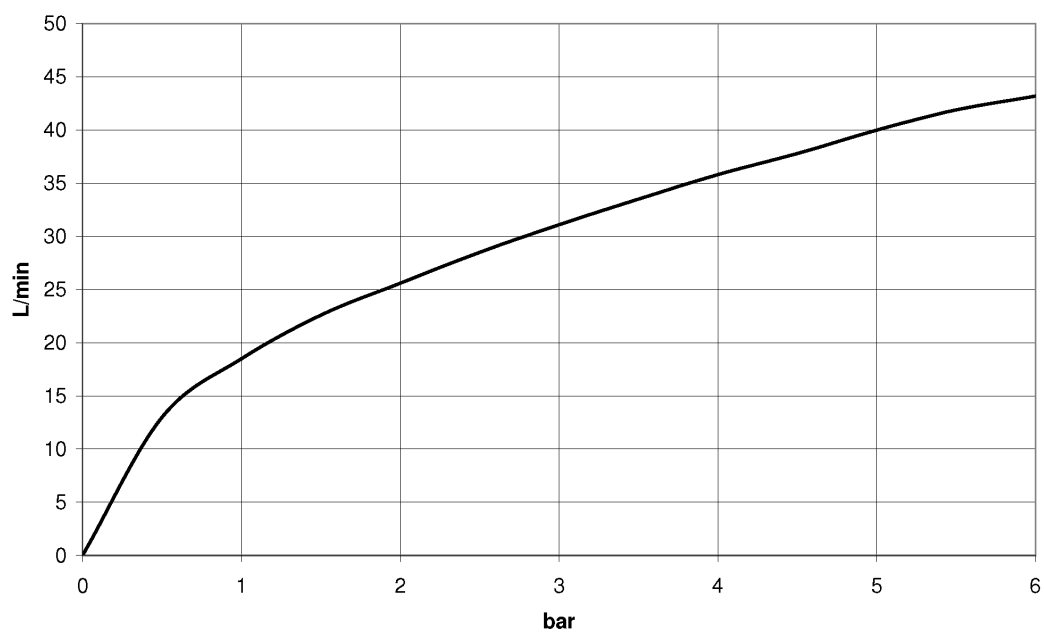

### Product specifications

- 1/2" ceramic disc cartridge
- Without flange
- Handle  $\varnothing$  2 3/8"
- 1 1/4" hole diameter