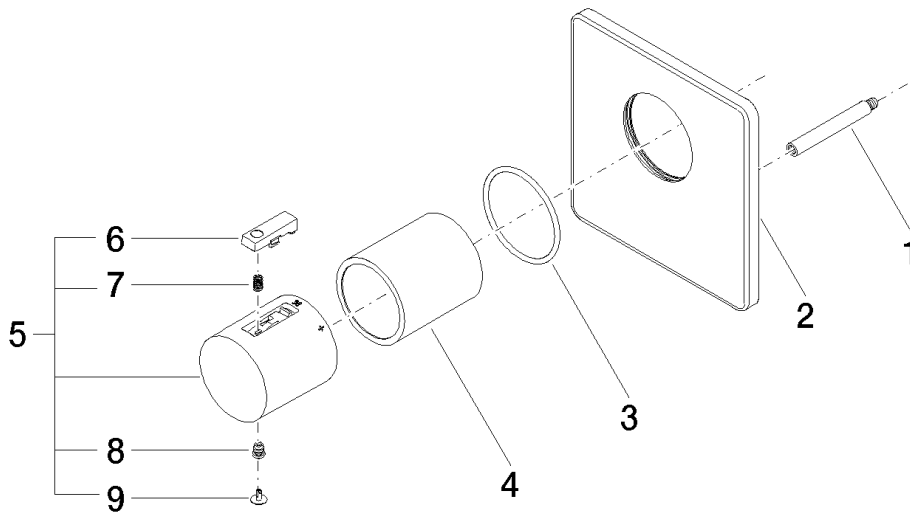

**Product specifications**

**Exposed trim parts only, rough to be ordered separately**

- Flange 4 3/4 x 4 3/4"
- Temperature control handle with safety lock 100.4 °FC / 40°C

**Surfaces**

- |                 |             |
|-----------------|-------------|
| • chrome        | 36416710-00 |
| • chrome        | 36416710-00 |
| • matt platinum | 36416710-06 |
| • matt platinum | 36416710-06 |

**Accessories required**

- Rough for xTOOL thermostat without volume control; 35517970
- Rough for xTOOL thermostat without volume control; 35517970

**Exploded assembly drawing**

**Order quantity**

<b>No.</b>	<b>Article number</b>	<b>Name</b>	<b>Installation quantity</b>
1	09310909590	bar	1
2	091102198ff	cover	1
3	09141004990	seal	1
4	092102112ff	sleeve	1
5	04173300401ff	handle	1
6	092133010ff	handle	1
7	09160202790	spring	1
8	09303013690	screw	1
9	093120049ff	plug	1

### Product specifications

**Exposed trim parts only, rough to be ordered separately**

- Flange 3 1/8 x 2 1/8"

**Exploded assembly drawing**

**Order quantity**

<b>No.</b>	<b>Article number</b>	<b>Name</b>	<b>Installation quantity</b>
1	092771006ff	rosette	1
2	09311100790	pin	1
3	09141006390	seal	1
4	09160102590	ring	1
5	092102070ff	cover	1
6	092097030ff	handle	1
7	09300901090	key	1