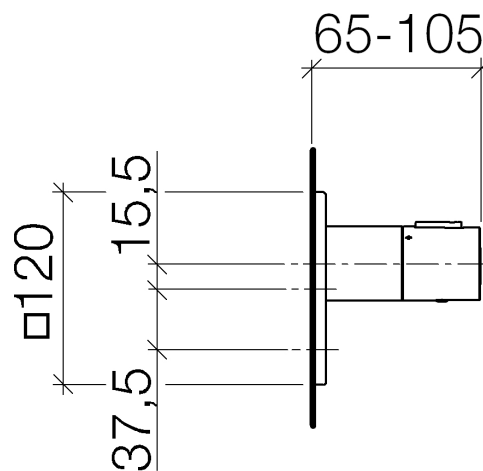

**Product specifications**

**Exposed trim parts only, rough to be ordered separately**

- Flange 4 3/4 x 4 3/4"
- Temperature control handle with safety lock 100.4 °FC / 40°C

**Surfaces**

- |                 |             |
|-----------------|-------------|
| • chrome        | 36416710-00 |
| • chrome        | 36416710-00 |
| • matt platinum | 36416710-06 |
| • matt platinum | 36416710-06 |

**Accessories required**

- Rough for xTOOL thermostat without volume control; 35517970
- Rough for xTOOL thermostat without volume control; 35517970

**Exploded assembly drawing**

**Order quantity**

<b>No.</b>	<b>Article number</b>	<b>Name</b>	<b>Installation quantity</b>
1	09310909590	bar	1
2	091102198ff	cover	1
3	09141004990	seal	1
4	092102112ff	sleeve	1
5	04173300401ff	handle	1
6	092133010ff	handle	1
7	09160202790	spring	1
8	09303013690	screw	1
9	093120049ff	plug	1

### Product specifications

**Exposed trim parts only, rough to be ordered separately**

- Flange 3 1/8 x 2 1/8"

**Exploded assembly drawing**

**Order quantity**

<b>No.</b>	<b>Article number</b>	<b>Name</b>	<b>Installation quantity</b>
1	092771006ff	rosette	1
2	09311100790	pin	1
3	09141006390	seal	1
4	09160102590	ring	1
5	092102070ff	cover	1
6	092097030ff	handle	1
7	09300901090	key	1