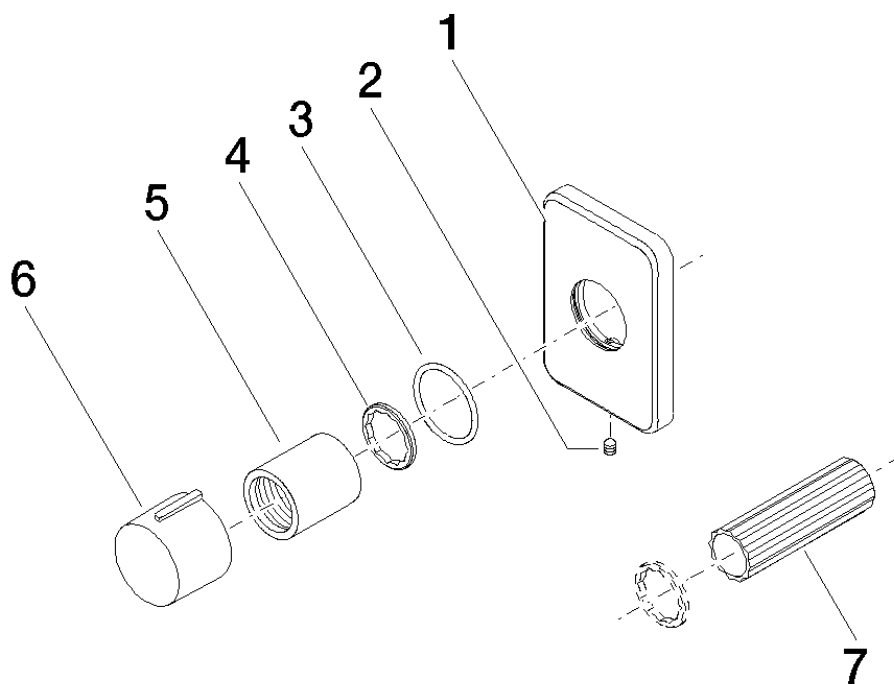

**Product specifications**

**Exposed trim parts only, rough to be ordered separately**

- Flange 4 3/4 x 4 3/4"
- Temperature control handle with safety lock 100.4 °FC / 40°C

**Surfaces**

- |                 |             |
|-----------------|-------------|
| • chrome        | 36416710-00 |
| • chrome        | 36416710-00 |
| • matt platinum | 36416710-06 |
| • matt platinum | 36416710-06 |

**Accessories required**

- Rough for xTOOL thermostat without volume control; 35517970
- Rough for xTOOL thermostat without volume control; 35517970

**Exploded assembly drawing**

**Order quantity**

<b>No.</b>	<b>Article number</b>	<b>Name</b>	<b>Installation quantity</b>
1	09310909590	bar	1
2	091102198ff	cover	1
3	09141004990	seal	1
4	092102112ff	sleeve	1
5	04173300401ff	handle	1
6	092133010ff	handle	1
7	09160202790	spring	1
8	09303013690	screw	1
9	093120049ff	plug	1

### Product specifications

**Exposed trim parts only, rough to be ordered separately**

- Flange 3 1/8 x 2 1/8"

**Exploded assembly drawing**

**Order quantity**

<b>No.</b>	<b>Article number</b>	<b>Name</b>	<b>Installation quantity</b>
1	092771006ff	rosette	1
2	09311100790	pin	1
3	09141006390	seal	1
4	09160102590	ring	1
5	092102070ff	cover	1
6	092097030ff	handle	1
7	09300901090	key	1