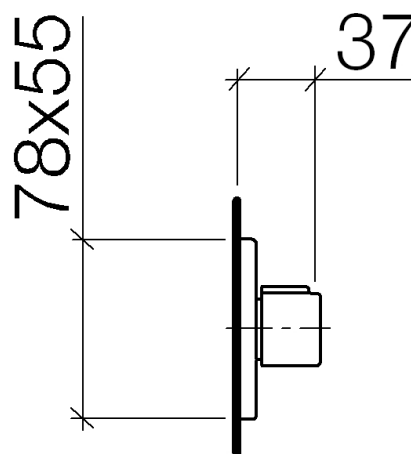

**Product specifications**

**Exposed trim parts only, rough to be ordered separately**

- Flange 4 3/4 x 4 3/4"
- Temperature control handle with safety lock 100.4 °FC / 40°C

**Surfaces**

- |                 |             |
|-----------------|-------------|
| • chrome        | 36416710-00 |
| • chrome        | 36416710-00 |
| • matt platinum | 36416710-06 |
| • matt platinum | 36416710-06 |

**Accessories required**

- Rough for xTOOL thermostat without volume control; 35517970
- Rough for xTOOL thermostat without volume control; 35517970

**Exploded assembly drawing**

**Order quantity**

<b>No.</b>	<b>Article number</b>	<b>Name</b>	<b>Installation quantity</b>
1	09310909590	bar	1
2	091102198ff	cover	1
3	09141004990	seal	1
4	092102112ff	sleeve	1
5	04173300401ff	handle	1
6	092133010ff	handle	1
7	09160202790	spring	1
8	09303013690	screw	1
9	093120049ff	plug	1

### Product specifications

**Exposed trim parts only, rough to be ordered separately**

- Flange 3 1/8 x 2 1/8"

**Exploded assembly drawing**

**Order quantity**

<b>No.</b>	<b>Article number</b>	<b>Name</b>	<b>Installation quantity</b>
1	092771006ff	rosette	1
2	09311100790	pin	1
3	09141006390	seal	1
4	09160102590	ring	1
5	092102070ff	cover	1
6	092097030ff	handle	1
7	09300901090	key	1