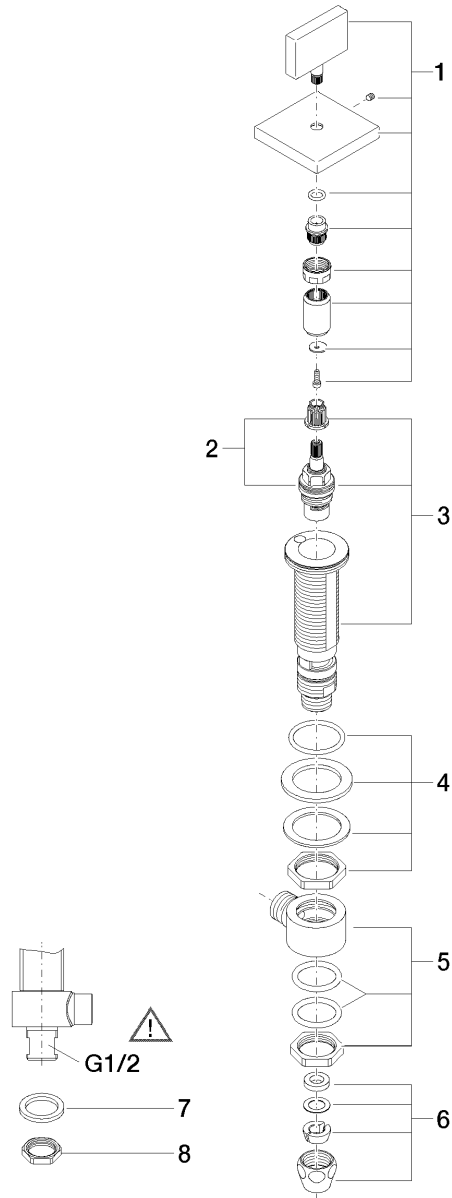

Exploded assembly drawing

Order quantity

No.	Article number	Name	Installation quantity
1	90207800201ff	handle	1
2	9090031330090	top	1
3	0417110453390	side panel	1
4	0423100327890	fixing set	1
5	0417110231090	distributor	1
6	04233004000ff	threaded connector	1
7	09301105990	disc	1
8	09231001290	nut	1

Exploded assembly drawing

Order quantity

No.	Article number	Name	Installation quantity
1	90207800201ff	handle	1
2	9090031320090	top	1
3	0417110453290	side panel	1
4	0423100327890	fixing set	1
5	0417110231090	distributor	1
6	04233004000ff	threaded connector	1
7	09301105990	disc	1
8	09231001290	nut	1