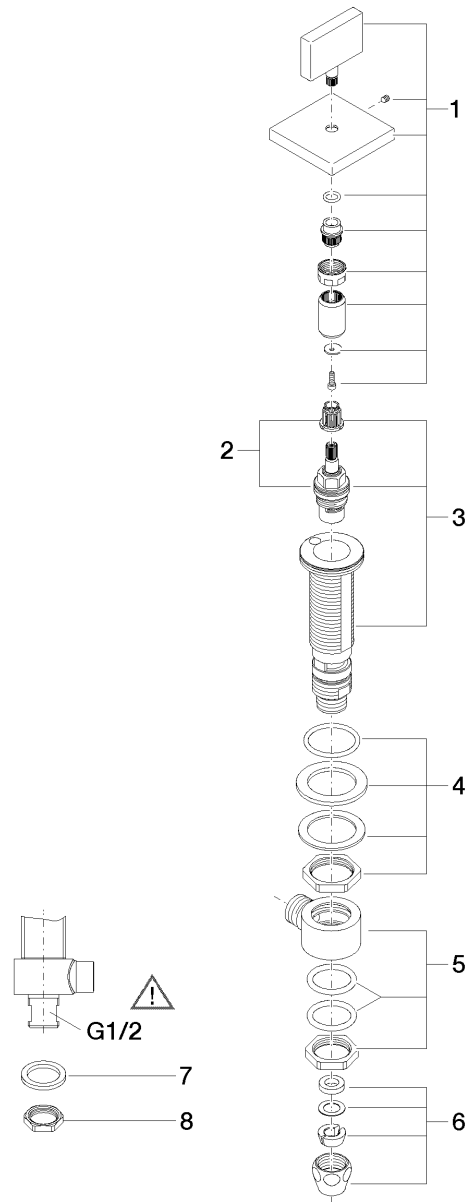

Exploded assembly drawing

Order quantity

No.	Article number	Name	Installation quantity
1	90207800201ff	handle	1
2	9090031330090	top	1
3	0417110453390	side panel	1
4	0423100327890	fixing set	1
5	0417110231090	distributor	1
6	04233004000ff	threaded connector	1
7	09301105990	disc	1
8	09231001290	nut	1

Exploded assembly drawing

Order quantity

No.	Article number	Name	Installation quantity
1	90207800201ff	handle	1
2	9090031320090	top	1
3	0417110453290	side panel	1
4	0423100327890	fixing set	1
5	0417110231090	distributor	1
6	04233004000ff	threaded connector	1
7	09301105990	disc	1
8	09231001290	nut	1