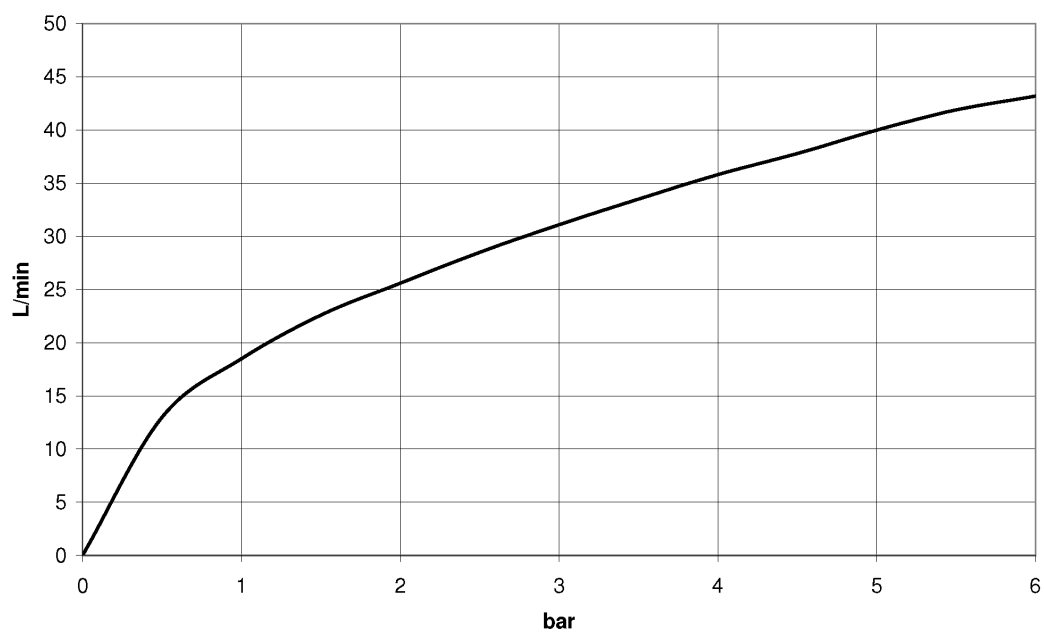

Exploded assembly drawing

Order quantity

No.	Article number	Name	Installation quantity
1	90207800201ff	handle	1
2	9090031330090	top	1
3	0417110453390	side panel	1
4	0423100327890	fixing set	1
5	0417110231090	distributor	1
6	04233004000ff	threaded connector	1
7	09301105990	disc	1
8	09231001290	nut	1

Exploded assembly drawing

Order quantity

No.	Article number	Name	Installation quantity
1	90207800201ff	handle	1
2	9090031320090	top	1
3	0417110453290	side panel	1
4	0423100327890	fixing set	1
5	0417110231090	distributor	1
6	04233004000ff	threaded connector	1
7	09301105990	disc	1
8	09231001290	nut	1