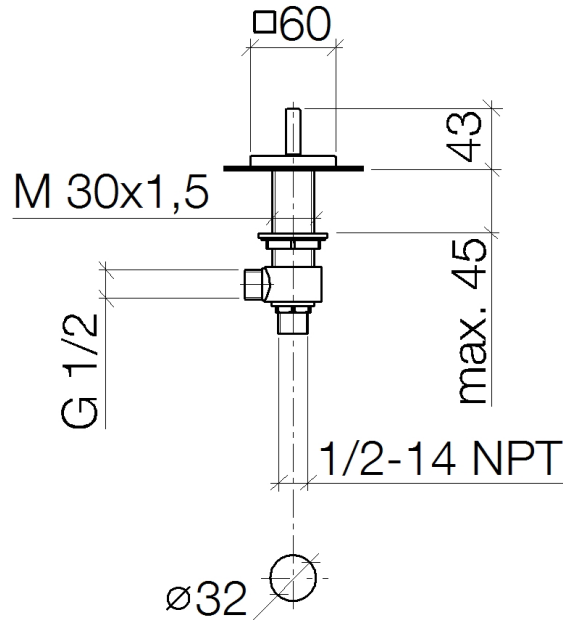

Exploded assembly drawing

Order quantity

No.	Article number	Name	Installation quantity
1	90207800201ff	handle	1
2	9090031330090	top	1
3	0417110453390	side panel	1
4	0423100327890	fixing set	1
5	0417110231090	distributor	1
6	04233004000ff	threaded connector	1
7	09301105990	disc	1
8	09231001290	nut	1

Exploded assembly drawing

Order quantity

No.	Article number	Name	Installation quantity
1	90207800201ff	handle	1
2	9090031320090	top	1
3	0417110453290	side panel	1
4	0423100327890	fixing set	1
5	0417110231090	distributor	1
6	04233004000ff	threaded connector	1
7	09301105990	disc	1
8	09231001290	nut	1