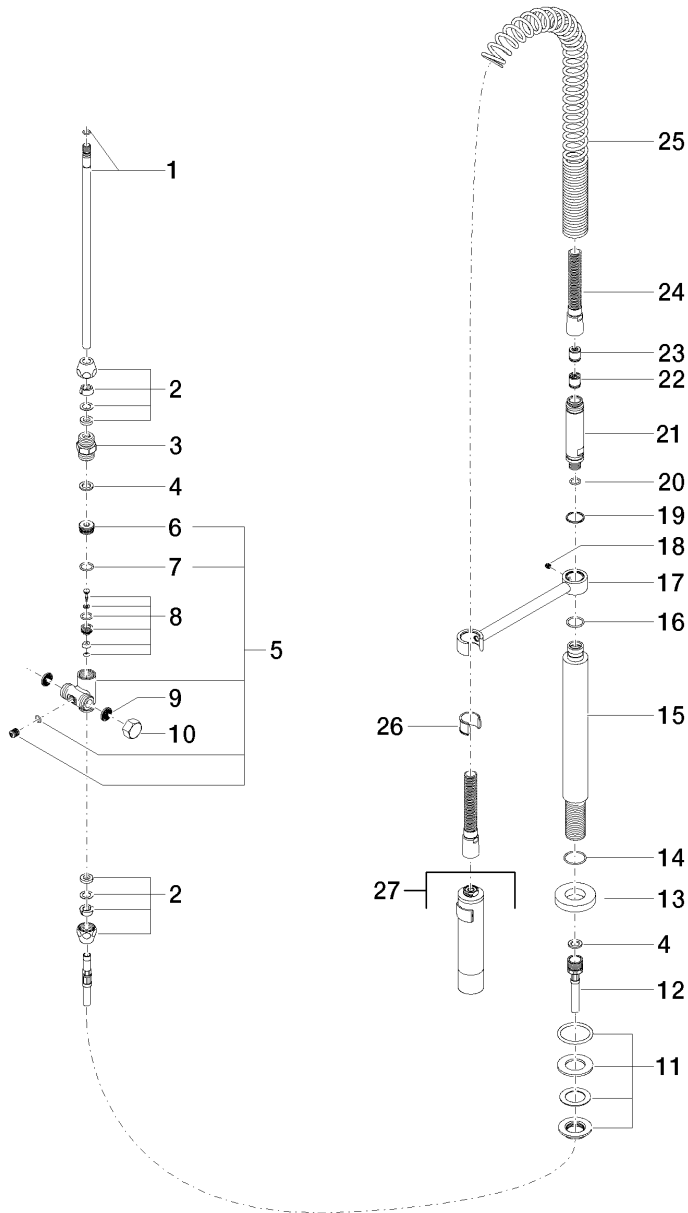

Product specifications

• **9 1/4" projection**

- Swivel spout 360°
- Total height 13 5/8"
- Height to aerator/spout outlet 10 1/4"
- Single-lever-mixer hole diameter 1 3/8"
- Spout hole diameter 1 3/8"
- M 18 x 1 aerator – female thread
- Ceramic disc cartridge
- M 10 x 1/2 flex line
- 3x M 10 x 1 x 16 1/2" high pressure hose
- Water flow rate limited to max. 1.5 gpm
- low lead compliant

Product specifications

- 26 1/8" approximate height of Profi spray
- Automatic diverter
- Hand spray arm can be pivoted and locked into place
- Can be installed with or without flange
- Flange diameter 2 1/8"
- Hand spray with descaling system designed to be combined with fittings of the TARA ULTRA, ELIO and META 02 series
- Internal backflow preventer.

Surfaces

- chrome 27789970-000010
- matt platinum 27789970-060010

Exploded assembly drawing

Order quantity

| No. | Article number | Name | Installation quantity |
|------------|-----------------------|---------------------|------------------------------|
| 1 | 0424020461090 | pipe | 1 |
| 2 | 04233004000ff | threaded connector | 2 |
| 3 | 0924031681090 | nipple | 1 |
| 4 | 09142000290 | seal | 2 |
| 5 | 0417090461090 | diverter | 1 |
| 6 | 0924041121090 | nipple | 1 |
| 7 | 09141003390 | seal | 1 |
| 8 | 0421100311090 | diverter | 1 |
| 9 | 09230103990 | insert | 2 |
| 10 | 0421020060092 | cap | 1 |
| 11 | 0423100040390 | fixing set | 1 |
| 12 | 09300406790 | hose | 1 |
| 13 | 092810064ff | rosette | 1 |
| 14 | 09141012090 | seal | 1 |
| 15 | 09111006610ff | connection | 1 |
| 16 | 09141003190 | seal | 1 |
| 17 | 04172001400ff | holder | 1 |
| 18 | 09311104990 | pin | 1 |
| 19 | 09141501290 | ring | 1 |
| 20 | 09141000390 | seal | 1 |
| 21 | 09300106710ff | adaptor | 1 |
| 22 | 09230104090 | back-flow preventer | 1 |
| 23 | 09230104790 | back-flow preventer | 1 |
| 24 | 093002065ff | hose | 1 |
| 25 | 09160203490 | spring | 1 |
| 26 | 09184003590 | sleeve | 1 |
| 27 | 04121109410ff | shower | 1 |