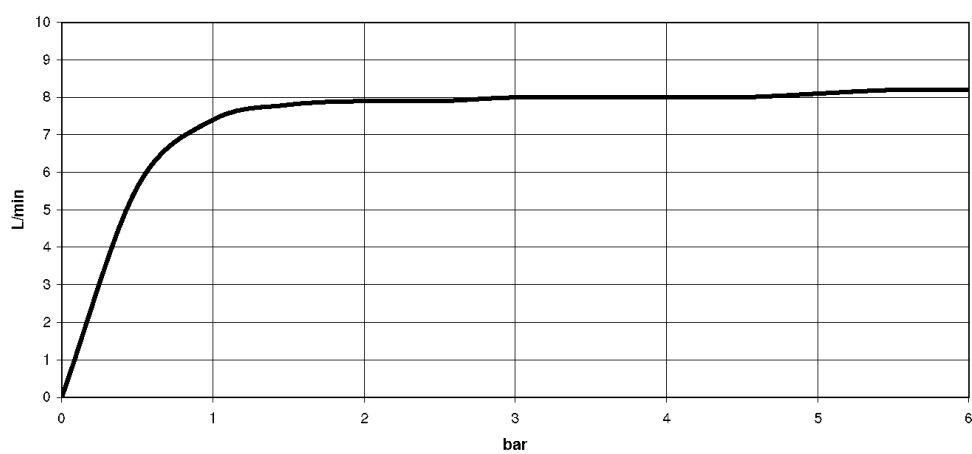

Product specifications

• **9 1/4" projection**

- Swivel spout 360°
- Total height 13 5/8"
- Height to aerator/spout outlet 10 1/4"
- Single-lever-mixer hole diameter 1 3/8"
- Spout hole diameter 1 3/8"
- M 18 x 1 aerator – female thread
- Ceramic disc cartridge
- M 10 x 1/2 flex line
- 3x M 10 x 1 x 16 1/2" high pressure hose
- Water flow rate limited to max. 1.5 gpm
- low lead compliant

[ADA]

Flexible positioning of components

Surfaces

- chrome 32815625-000010
- matt platinum 32815625-060010

Exploded assembly drawing

Order quantity

| No. | Article number | Name | Installation quantity |
|-----|----------------|--------------------|-----------------------|
| 1 | 90206204000ff | handle | 1 |
| 2 | 092404107ff | nut | 1 |
| 3 | 0428101480090 | accessories | 1 |
| 4 | 09150506390 | cartridge | 1 |
| 5 | 09141010290 | seal | 1 |
| 6 | 092810111ff | rosette | 1 |
| 7 | 0423100324690 | fixing set | 1 |
| 8 | 0430040450090 | hose | 2 |
| 9 | 0430040190090 | hose | 1 |
| 10 | 0924031681090 | nipple | 1 |
| 11 | 04233004000ff | threaded connector | 1 |
| 12 | 0430110380090 | fixing set | 1 |
| 13 | 09311101190 | pin | 1 |
| 14 | 0430040160090 | hose | 1 |
| 15 | 0431200461092 | set | 1 |
| 16 | 092810064ff | rosette | 1 |
| 17 | 09141012090 | seal | 1 |
| 18 | 09111006210ff | connection | 1 |
| 19 | 09303005790 | screw | 1 |
| 20 | 90282220902ff | spout | 1 |
| 21 | 90230102800ff | aerator | 1 |