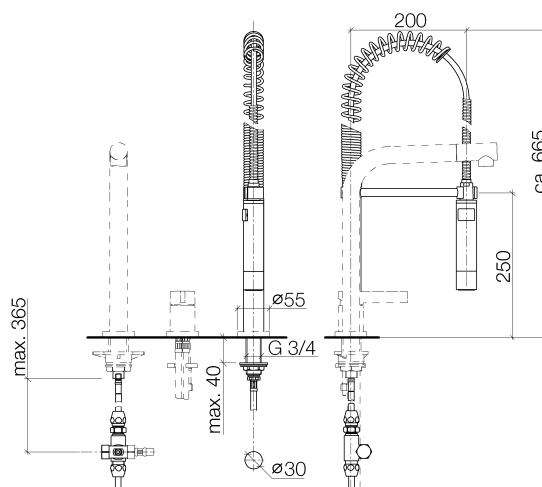

Product specifications

• **9 1/4" projection**

- Swivel spout 360°
- Total height 13 5/8"
- Height to aerator/spout outlet 10 1/4"
- Single-lever-mixer hole diameter 1 3/8"
- Spout hole diameter 1 3/8"
- M 18 x 1 aerator – female thread
- Ceramic disc cartridge
- M 10 x 1/2 flex line
- 3x M 10 x 1 x 16 1/2" high pressure hose
- Water flow rate limited to max. 1.5 gpm
- low lead compliant

Product specifications

- 26 1/8" approximate height of Profi spray
- Automatic diverter
- Hand spray arm can be pivoted and locked into place
- Can be installed with or without flange
- Flange diameter 2 1/8"
- Hand spray with descaling system designed to be combined with fittings of the TARA ULTRA, ELIO and META 02 series
- Internal backflow preventer.

Surfaces

- chrome 27789970-000010
- matt platinum 27789970-060010

Exploded assembly drawing

Order quantity

| No. | Article number | Name | Installation quantity |
|------------|-----------------------|---------------------|------------------------------|
| 1 | 0424020461090 | pipe | 1 |
| 2 | 04233004000ff | threaded connector | 2 |
| 3 | 0924031681090 | nipple | 1 |
| 4 | 09142000290 | seal | 2 |
| 5 | 0417090461090 | diverter | 1 |
| 6 | 0924041121090 | nipple | 1 |
| 7 | 09141003390 | seal | 1 |
| 8 | 0421100311090 | diverter | 1 |
| 9 | 09230103990 | insert | 2 |
| 10 | 0421020060092 | cap | 1 |
| 11 | 0423100040390 | fixing set | 1 |
| 12 | 09300406790 | hose | 1 |
| 13 | 092810064ff | rosette | 1 |
| 14 | 09141012090 | seal | 1 |
| 15 | 09111006610ff | connection | 1 |
| 16 | 09141003190 | seal | 1 |
| 17 | 04172001400ff | holder | 1 |
| 18 | 09311104990 | pin | 1 |
| 19 | 09141501290 | ring | 1 |
| 20 | 09141000390 | seal | 1 |
| 21 | 09300106710ff | adaptor | 1 |
| 22 | 09230104090 | back-flow preventer | 1 |
| 23 | 09230104790 | back-flow preventer | 1 |
| 24 | 093002065ff | hose | 1 |
| 25 | 09160203490 | spring | 1 |
| 26 | 09184003590 | sleeve | 1 |
| 27 | 04121109410ff | shower | 1 |