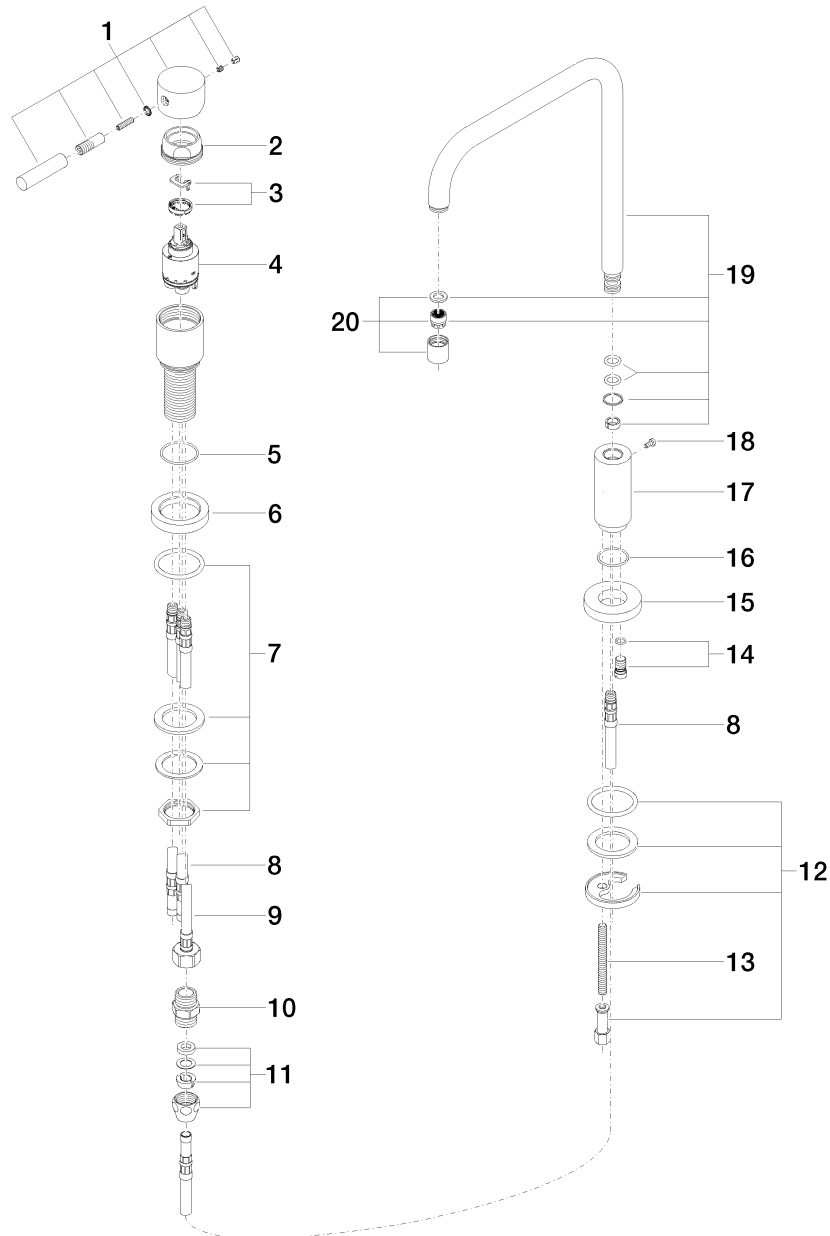

Product specifications

• **9 1/4" projection**

- Swivel spout 360°
- Total height 13 5/8"
- Height to aerator/spout outlet 10 1/4"
- Single-lever-mixer hole diameter 1 3/8"
- Spout hole diameter 1 3/8"
- M 18 x 1 aerator – female thread
- Ceramic disc cartridge
- M 10 x 1/2 flex line
- 3x M 10 x 1 x 16 1/2" high pressure hose
- Water flow rate limited to max. 1.5 gpm
- low lead compliant

[ADA]

Flexible positioning of components

Surfaces

- chrome 32815625-000010
- matt platinum 32815625-060010

Exploded assembly drawing

Order quantity

| No. | Article number | Name | Installation quantity |
|-----|----------------|--------------------|-----------------------|
| 1 | 90206204000ff | handle | 1 |
| 2 | 092404107ff | nut | 1 |
| 3 | 0428101480090 | accessories | 1 |
| 4 | 09150506390 | cartridge | 1 |
| 5 | 09141010290 | seal | 1 |
| 6 | 092810111ff | rosette | 1 |
| 7 | 0423100324690 | fixing set | 1 |
| 8 | 0430040450090 | hose | 2 |
| 9 | 0430040190090 | hose | 1 |
| 10 | 0924031681090 | nipple | 1 |
| 11 | 04233004000ff | threaded connector | 1 |
| 12 | 0430110380090 | fixing set | 1 |
| 13 | 09311101190 | pin | 1 |
| 14 | 0430040160090 | hose | 1 |
| 15 | 0431200461092 | set | 1 |
| 16 | 092810064ff | rosette | 1 |
| 17 | 09141012090 | seal | 1 |
| 18 | 09111006210ff | connection | 1 |
| 19 | 09303005790 | screw | 1 |
| 20 | 90282220902ff | spout | 1 |
| 21 | 90230102800ff | aerator | 1 |