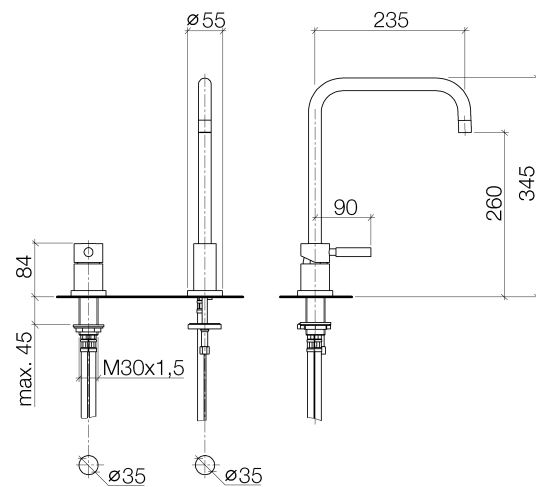

Product specifications

• **9 1/4" projection**

- Swivel spout 360°
- Total height 13 5/8"
- Height to aerator/spout outlet 10 1/4"
- Single-lever-mixer hole diameter 1 3/8"
- Spout hole diameter 1 3/8"
- M 18 x 1 aerator – female thread
- Ceramic disc cartridge
- M 10 x 1/2 flex line
- 3x M 10 x 1 x 16 1/2" high pressure hose
- Water flow rate limited to max. 1.5 gpm
- low lead compliant

[ADA]

Flexible positioning of components

Surfaces

- chrome 32815625-000010
- matt platinum 32815625-060010

Exploded assembly drawing

Order quantity

| No. | Article number | Name | Installation quantity |
|-----|----------------|--------------------|-----------------------|
| 1 | 90206204000ff | handle | 1 |
| 2 | 092404107ff | nut | 1 |
| 3 | 0428101480090 | accessories | 1 |
| 4 | 09150506390 | cartridge | 1 |
| 5 | 09141010290 | seal | 1 |
| 6 | 092810111ff | rosette | 1 |
| 7 | 0423100324690 | fixing set | 1 |
| 8 | 0430040450090 | hose | 2 |
| 9 | 0430040190090 | hose | 1 |
| 10 | 0924031681090 | nipple | 1 |
| 11 | 04233004000ff | threaded connector | 1 |
| 12 | 0430110380090 | fixing set | 1 |
| 13 | 09311101190 | pin | 1 |
| 14 | 0430040160090 | hose | 1 |
| 15 | 0431200461092 | set | 1 |
| 16 | 092810064ff | rosette | 1 |
| 17 | 09141012090 | seal | 1 |
| 18 | 09111006210ff | connection | 1 |
| 19 | 09303005790 | screw | 1 |
| 20 | 90282220902ff | spout | 1 |
| 21 | 90230102800ff | aerator | 1 |

Product specifications

- 26 1/8" approximate height of Profi spray
- Automatic diverter
- Hand spray arm can be pivoted and locked into place
- Can be installed with or without flange
- Flange diameter 2 1/8"
- Hand spray with descaling system designed to be combined with fittings of the TARA ULTRA, ELIO and META 02 series
- Internal backflow preventer.