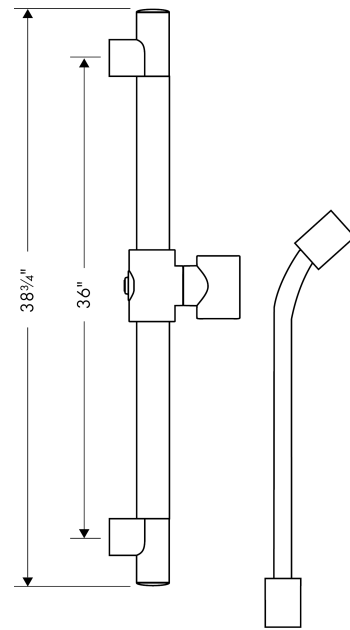

Spare parts list

Year of production: >09/05

Pos.	Description	Part no.	Price	PU
1	filter packing	94246000	-	1
2	selector assy	95511000	-	1
3	spray former	95411000	-	1
4	O-Ring 14x2,5	98189000	-	1

AXOR Starck
AXOR Starck Wallbar, 36"
Finishes : **chrome** Part no. : **27830000**

Description

Features

- Angle-adjustable holder pivots left and right, slides easily and locks in place

Item details

List Price \$ 408.00

Compliance

Product image

Scale drawing

AXOR Starck
AXOR Starck Wallbar, 36"
Finishes : **chrome** Part no. : **27830000**

Exploded drawing

Year of production: >02/07

AXOR Starck
AXOR Starck Wallbar, 36"
 Finishes : **chrome** Part no. : **27830000**

Spare parts list

Year of production: >02/07

Pos.	Description	Part no.	Price	PU
1	wall support + cover	92110000	-	1
2	cover	94055000	-	1
3	mounting set	40915000	-	1
4	tile-matching-disk	96186000	-	1
5	shower holder, assy	96311000	-	1
6	screw	97535000	-	1
7	shower hose 1,60 m	28286000	-	1