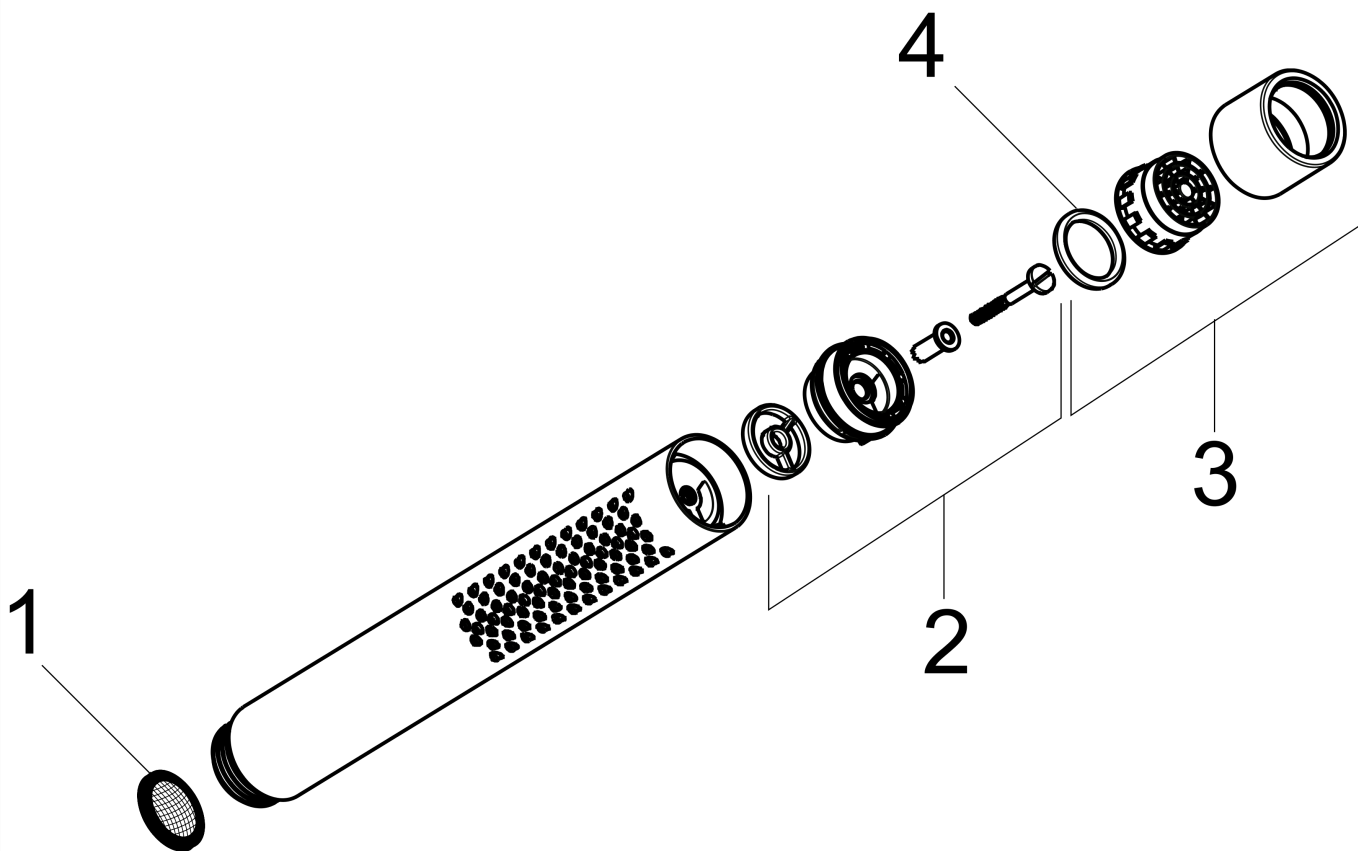

AXOR ShowerSelect

Axor ShowerSelect Square Thermostatic 2-Function Trim

Finishes : **Chrome** Part no. : **36715001**

Description

Features

- Select push-button on/off control for 2 outlets
- Thermostatic cartridge
- Start/stop cartridge
- Anti-scald 100° safety stop
- Flow: 8 GPM / 2.0 GPM

Technology

Compliance

Product image

Scale drawing

AXOR Starck
AXOR Starck 2-Jet Handshower, 2.5 GPM
Finishes : **chrome** Part no. : **28532001**

Exploded drawing

Year of production: >09/05

AXOR Starck
AXOR Starck 2-Jet Handshower, 2.5 GPM
 Finishes : **chrome** Part no. : **28532001**

Description

Features

- Angle-adjustable holder pivots left and right, slides easily and locks in place

Item details

List Price \$ 408.00

Compliance

Product image

Scale drawing