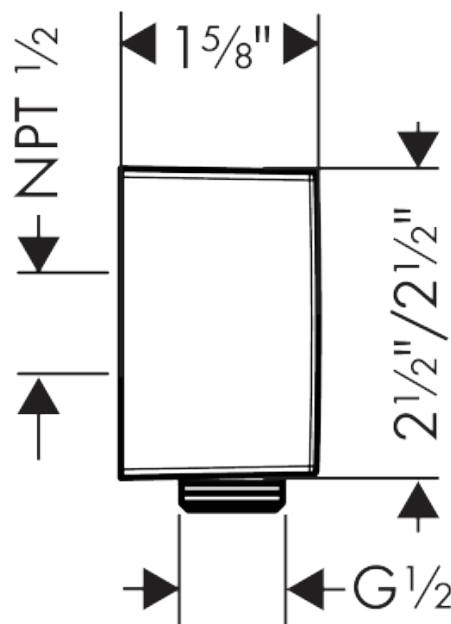

Spare parts list

Year of production: >02/07

Pos.	Description	Part no.	Price	PU
1	wall support + cover	92110000	-	1
2	cover	94055000	-	1
3	mounting set	40915000	-	1
4	tile-matching-disk	96186000	-	1
5	shower holder, assy	96311000	-	1
6	screw	97535000	-	1
7	shower hose 1,60 m	28286000	-	1

AXOR ShowerSolutions
AXOR Square Wall Outlet with Check Valves
Finishes : **chrome** Part no. : **36732001**

Description

Item details

List Price \$ 90.00

Compliance

Product image

Scale drawing

AXOR ShowerSolutions
AXOR Square Wall Outlet with Check Valves
Finishes : **chrome** Part no. : **36732001**

Exploded drawing

Year of production: >12/17

Axor Starck

Axor ShowerCollection Wall-Mounted Showerhead Trim with Showerarm

Finishes : **Chrome** Part no. : **10925001**

Description

Features

- 196 no-clog spray channels
- Spray modes: Rain
- Flow: 2.5 GPM
- Includes brass showerarm