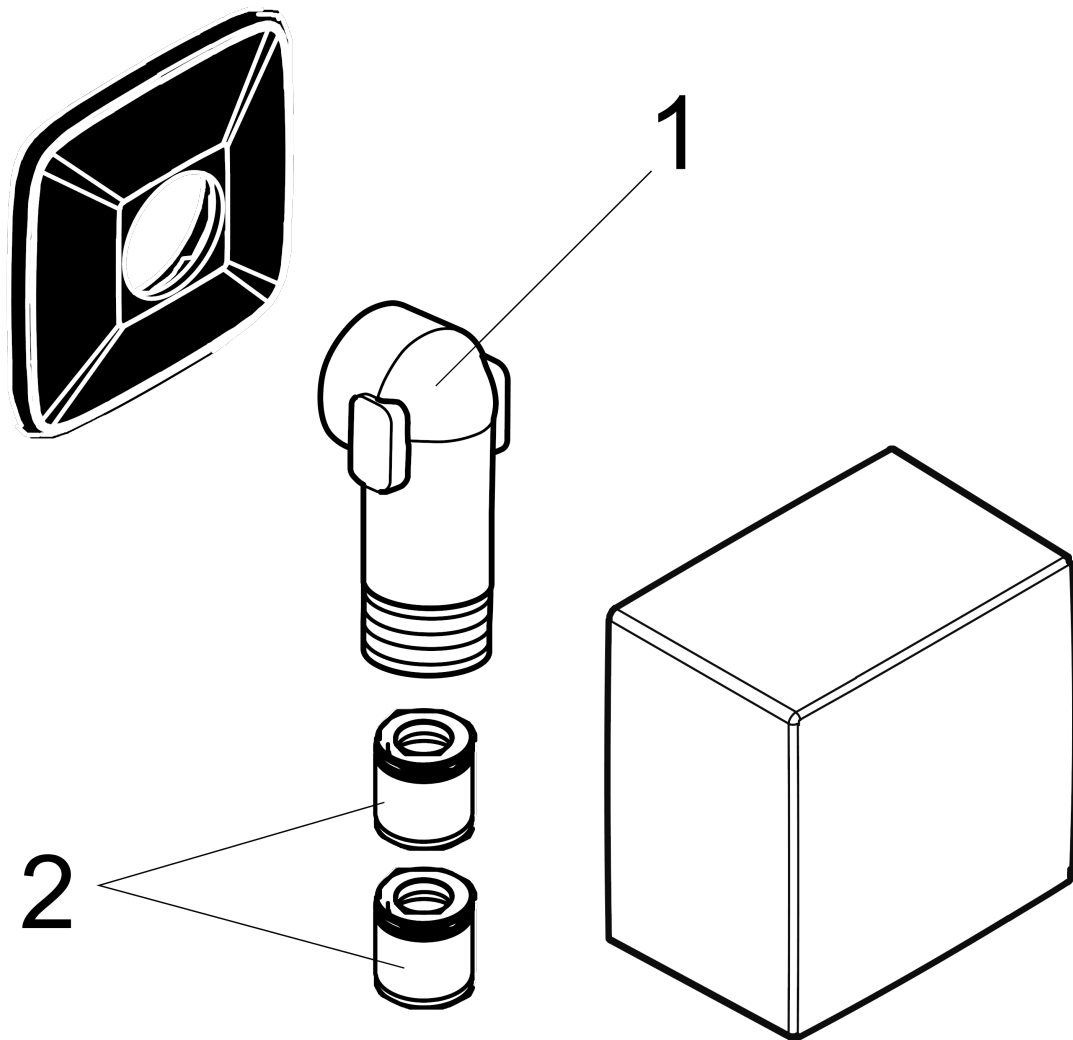

AXOR ShowerSolutions
AXOR Square Wall Outlet with Check Valves
Finishes : **chrome**   Part no. : **36732001**

Exploded drawing

Year of production: >12/17