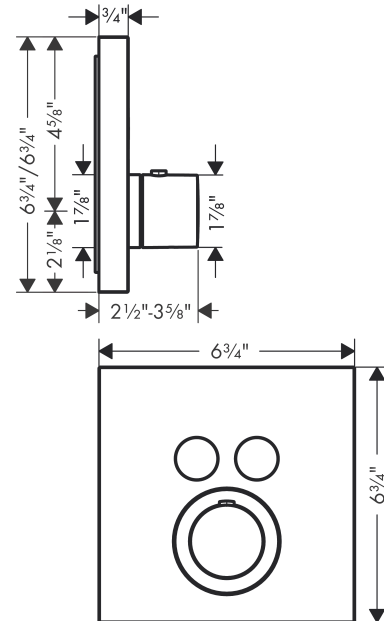

AXOR ShowerSelect

Axor ShowerSelect Square Thermostatic 2-Function Trim

Finishes : **Chrome** Part no. : **36715001**

Description

Features

- Select push-button on/off control for 2 outlets
- Thermostatic cartridge
- Start/stop cartridge
- Anti-scald 100° safety stop
- Flow: 8 GPM / 2.0 GPM

Required accessories

- iBox Universal Plus Rough with Service Stops, 3/4" (#01850USA)

Item details

List Price \$ 1,120.00

Technology

Compliance

Product image

Scale drawing

AXOR Starck
AXOR Starck 2-Jet Handshower, 2.5 GPM
 Finishes : **chrome** Part no. : **28532001**

Description

Features

- 82 no-clog spray channels
- Spray modes: Rain, Mono
- Flow: 2.5 GPM

Item details

List Price \$ 286.00

Technology

Compliance

Product image

Scale drawing

AXOR Starck
AXOR Starck 2-Jet Handshower, 2.5 GPM
Finishes : **chrome** Part no. : **28532001**

Exploded drawing

Year of production: >09/05

AXOR Starck
AXOR Starck 2-Jet Handshower, 2.5 GPM
 Finishes : **chrome** Part no. : **28532001**