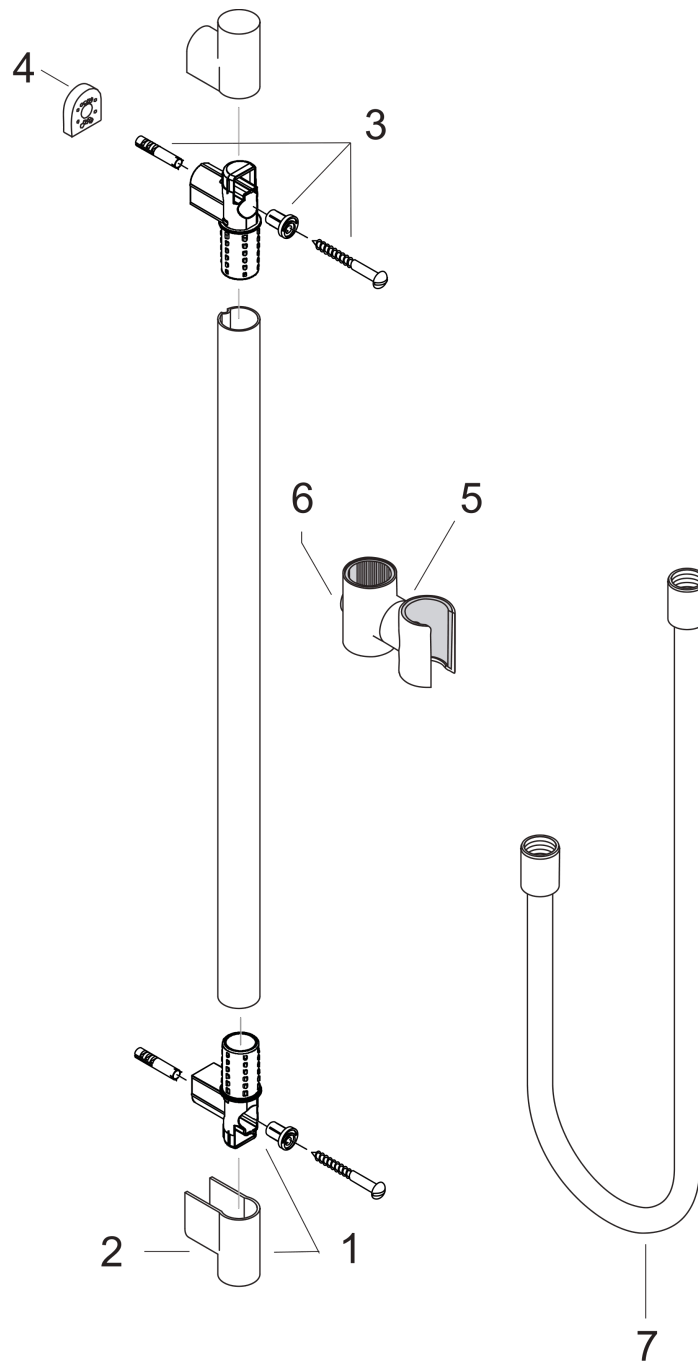

Spare parts list

Year of production: >09/05

Pos.	Description	Part no.	Price	PU
1	filter packing	94246000	-	1
2	selector assy	95511000	-	1
3	spray former	95411000	-	1
4	O-Ring 14x2,5	98189000	-	1

AXOR Starck
AXOR Starck Wallbar, 36"
Finishes : **chrome** Part no. : **27830000**

Description

Features

- Angle-adjustable holder pivots left and right, slides easily and locks in place

Item details

List Price \$ 408.00

Compliance

Product image

Scale drawing

AXOR Starck
AXOR Starck Wallbar, 36"
Finishes : **chrome** Part no. : **27830000**

Exploded drawing

Year of production: >02/07

AXOR Starck
AXOR Starck Wallbar, 36"
 Finishes : **chrome** Part no. : **27830000**

Spare parts list

Year of production: >02/07

Pos.	Description	Part no.	Price	PU
1	wall support + cover	92110000	-	1
2	cover	94055000	-	1
3	mounting set	40915000	-	1
4	tile-matching-disk	96186000	-	1
5	shower holder, assy	96311000	-	1
6	screw	97535000	-	1
7	shower hose 1,60 m	28286000	-	1