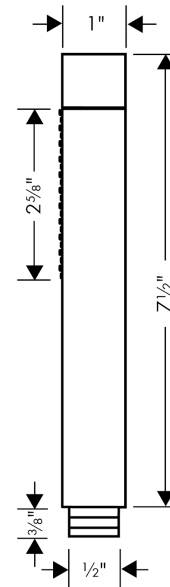

AXOR ShowerSelect

Axor ShowerSelect Square Thermostatic 2-Function Trim

Finishes : **Chrome** Part no. : **36715001**

Description

Features

- Select push-button on/off control for 2 outlets
- Thermostatic cartridge
- Start/stop cartridge
- Anti-scald 100° safety stop
- Flow: 8 GPM / 2.0 GPM

Technology

Compliance

Product image

Scale drawing

AXOR Starck
AXOR Starck 2-Jet Handshower, 2.5 GPM
Finishes : **chrome** Part no. : **28532001**

Exploded drawing

Year of production: >09/05

AXOR Starck
AXOR Starck 2-Jet Handshower, 2.5 GPM
 Finishes : **chrome** Part no. : **28532001**

Spare parts list

Year of production: >09/05

Pos.	Description	Part no.	Price	PU
1	filter packing	94246000	-	1
2	selector assy	95511000	-	1
3	spray former	95411000	-	1
4	O-Ring 14x2,5	98189000	-	1

AXOR Starck
AXOR Starck Wallbar, 36"
Finishes : **chrome** Part no. : **27830000**

Description

Features

- Angle-adjustable holder pivots left and right, slides easily and locks in place

Item details

List Price \$ 408.00

Compliance

Product image

Scale drawing