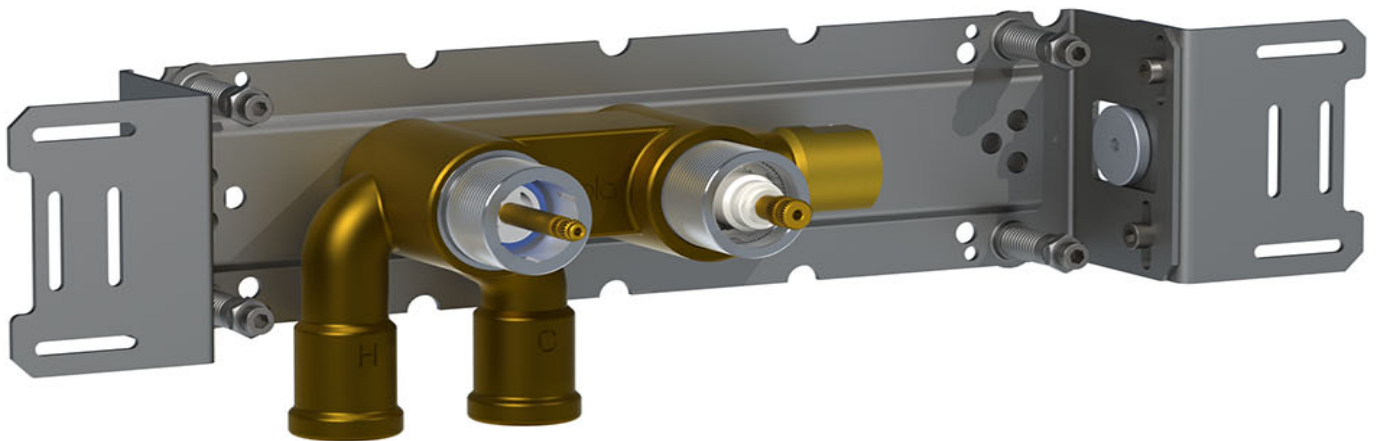

Date:

Client:

Project:

VOLA product: 5201

5201

¾" thermostatic mixer.

5201 UP = Thermostatic mixer 5200V.

5201 AP = Handle NR51, handle NR52. 2 pcs. 60 mm circular flanges 2001.

Date:

Client:

Project:

VOLA product: 5201

2001
60 mm circular flange.
Hole Ø39 mm.

5200V
Thermostatic mixer without outlet socket.
3/4" connection to copper, steel, iron or pex pipe work.

NR51
On/off handle for 5000 and 6000.

Date:

Client:

Project:

VOLA product: 5201

NR52
Thermostatic handle for serie 5000.

Date:

Client:

Project:

5200V

Thermostatic mixer without outlet socket. 3/4" connection to copper, steel, iron or pex pipe work.

Flow

	Bar:	1.0	2.0	3.0	4.0	5.0
5200V ¹⁾	(l/min)	20.2	28.6	35.0	40.4	45.2
5200V ²⁾	(l/min)	24.8	35.1	43.0	49.7	55.5