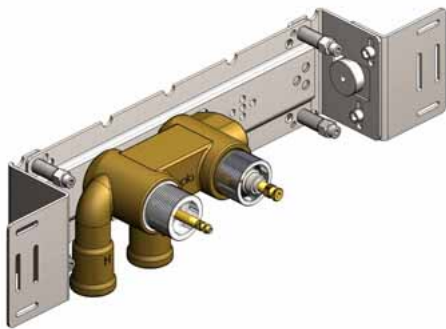

Date:

Client:

Project:

VOLA product: 5201

5201

¾" thermostatic mixer.

5201 UP = Thermostatic mixer 5200V.

5201 AP = Handle NR51, handle NR52. 2 pcs. 60 mm circular flanges 2001.

Date:

Client:

Project:

VOLA product: 5201

2001
60 mm circular flange.
Hole Ø39 mm.

5200V
Thermostatic mixer without outlet socket.
3/4" connection to copper, steel, iron or pex pipe work.

NR51
On/off handle for 5000 and 6000.

Date:

Client:

Project:

VOLA product: 5201

NR52
Thermostatic handle for serie 5000.

Date:

Client:

Project: