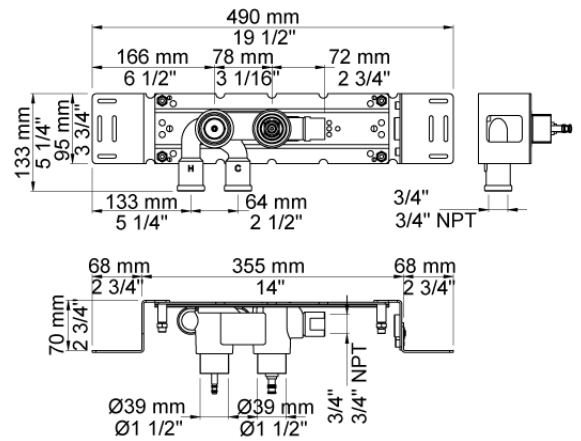

Date:

Client:

Project:

VOLA product: 5201

5201

¾" thermostatic mixer.

5201 UP = Thermostatic mixer 5200V.

5201 AP = Handle NR51, handle NR52. 2 pcs. 60 mm circular flanges 2001.

Date:

Client:

Project:

VOLA product: 5201

2001
60 mm circular flange.
Hole Ø39 mm.

5200V
Thermostatic mixer without outlet socket.
3/4" connection to copper, steel, iron or pex pipe work.

NR51
On/off handle for 5000 and 6000.

5200V

Thermostatic mixer without outlet socket. 3/4" connection to copper, steel, iron or pex pipe work.

Flow

	Bar:	1.0	2.0	3.0	4.0	5.0
5200V ¹⁾	(l/min)	20.2	28.6	35.0	40.4	45.2
5200V ²⁾	(l/min)	24.8	35.1	43.0	49.7	55.5

Head shower, round, wall-mounted.

Flow

	Bar:	1,0	2,0	3,0	4,0	5,0
060	(l/min)	12,7	18,0	22,0	25,4	28,4

Available in colours

- Color 02, Grey
- Color 04, Light blue
- Color 05, Orange
- Color 06, Light green
- Color 08, Yellow
- Color 09, Dark grey
- Color 12, Mocca
- Color 14, Bright red
- Color 15, Dark blue
- Color 16, Polished chrome
- Color 17, Gloss black
- Color 18, White
- Color 19, Natural brass
- Color 20, Brushed chrome
- Color 21, Carmine red
- Color 25, Pink
- Color 27, Matt black
- Color 40, Brushed stainless steel