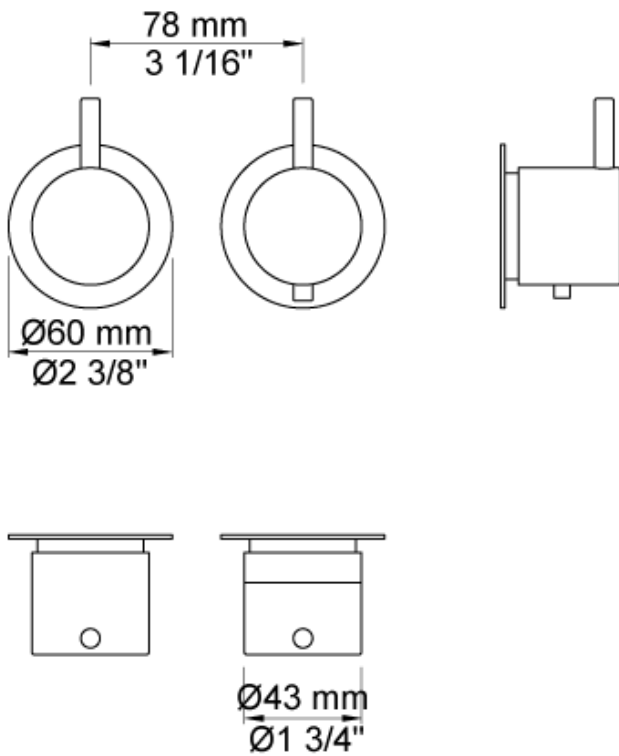

Date:

Client:

Project:

VOLA product: 5201

5201

¾" thermostatic mixer.

5201 UP = Thermostatic mixer 5200V.

5201 AP = Handle NR51, handle NR52. 2 pcs. 60 mm circular flanges 2001.

Flow

	Bar:	1,0	2,0	3,0	4,0	5,0
5200V	(l/min)	26,0	36,7	45,0	52,0	58,1

Available in colours

- Color 02, Grey
- Color 04, Light blue
- Color 05, Orange
- Color 06, Light green
- Color 08, Yellow
- Color 09, Dark grey
- Color 12, Mocca
- Color 14, Bright red
- Color 15, Dark blue
- Color 16, Polished chrome
- Color 17, Gloss black
- Color 18, White
- Color 19, Natural brass
- Color 20, Brushed chrome
- Color 21, Carmine red
- Color 25, Pink
- Color 27, Matt black
- Color 40, Brushed stainless steel

Date:

Client:

Project:

VOLA product: 5201

2001
60 mm circular flange.
Hole Ø39 mm.

5200V
Thermostatic mixer without outlet socket.
3/4" connection to copper, steel, iron or pex pipe work.

NR51
On/off handle for 5000 and 6000.

Head shower, round, wall-mounted.

Flow

	Bar:	1,0	2,0	3,0	4,0	5,0
060	(l/min)	12,7	18,0	22,0	25,4	28,4

Available in colours

- Color 02, Grey
- Color 04, Light blue
- Color 05, Orange
- Color 06, Light green
- Color 08, Yellow
- Color 09, Dark grey
- Color 12, Mocca
- Color 14, Bright red
- Color 15, Dark blue
- Color 16, Polished chrome
- Color 17, Gloss black
- Color 18, White
- Color 19, Natural brass
- Color 20, Brushed chrome
- Color 21, Carmine red
- Color 25, Pink
- Color 27, Matt black
- Color 40, Brushed stainless steel