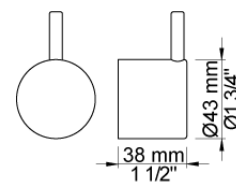

Flow

	Bar:	1,0	2,0	3,0	4,0	5,0
5200V	(l/min)	26,0	36,7	45,0	52,0	58,1

Available in colours

- Color 02, Grey
- Color 04, Light blue
- Color 05, Orange
- Color 06, Light green
- Color 08, Yellow
- Color 09, Dark grey
- Color 12, Mocca
- Color 14, Bright red
- Color 15, Dark blue
- Color 16, Polished chrome
- Color 17, Gloss black
- Color 18, White
- Color 19, Natural brass
- Color 20, Brushed chrome
- Color 21, Carmine red
- Color 25, Pink
- Color 27, Matt black
- Color 40, Brushed stainless steel

Date:

Client:

Project:

VOLA product: 5201

2001
60 mm circular flange.
Hole Ø39 mm.

5200V
Thermostatic mixer without outlet socket.
3/4" connection to copper, steel, iron or pex pipe work.

NR51
On/off handle for 5000 and 6000.

5200V

Thermostatic mixer without outlet socket. 3/4" connection to copper, steel, iron or pex pipe work.

Flow

	Bar:	1.0	2.0	3.0	4.0	5.0
5200V ¹⁾	(l/min)	20.2	28.6	35.0	40.4	45.2
5200V ²⁾	(l/min)	24.8	35.1	43.0	49.7	55.5

Head shower, round, wall-mounted.

Flow

	Bar:	1,0	2,0	3,0	4,0	5,0
060	(l/min)	12,7	18,0	22,0	25,4	28,4

Available in colours

- Color 02, Grey
- Color 04, Light blue
- Color 05, Orange
- Color 06, Light green
- Color 08, Yellow
- Color 09, Dark grey
- Color 12, Mocca
- Color 14, Bright red
- Color 15, Dark blue
- Color 16, Polished chrome
- Color 17, Gloss black
- Color 18, White
- Color 19, Natural brass
- Color 20, Brushed chrome
- Color 21, Carmine red
- Color 25, Pink
- Color 27, Matt black
- Color 40, Brushed stainless steel