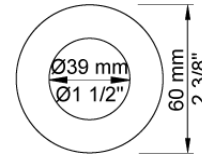

Flow

	Bar:	1,0	2,0	3,0	4,0	5,0
5200V	(l/min)	26,0	36,7	45,0	52,0	58,1

Available in colours

- Color 02, Grey
- Color 04, Light blue
- Color 05, Orange
- Color 06, Light green
- Color 08, Yellow
- Color 09, Dark grey
- Color 12, Mocca
- Color 14, Bright red
- Color 15, Dark blue
- Color 16, Polished chrome
- Color 17, Gloss black
- Color 18, White
- Color 19, Natural brass
- Color 20, Brushed chrome
- Color 21, Carmine red
- Color 25, Pink
- Color 27, Matt black
- Color 40, Brushed stainless steel

Date:

Client:

Project:

VOLA product: 5201

2001
60 mm circular flange.
Hole Ø39 mm.

5200V
Thermostatic mixer without outlet socket.
3/4" connection to copper, steel, iron or pex pipe work.

NR51
On/off handle for 5000 and 6000.

5200V

Thermostatic mixer without outlet socket. 3/4" connection to copper, steel, iron or pex pipe work.

Flow

	Bar:	1.0	2.0	3.0	4.0	5.0
5200V ¹⁾	(l/min)	20.2	28.6	35.0	40.4	45.2
5200V ²⁾	(l/min)	24.8	35.1	43.0	49.7	55.5

Head shower, round, wall-mounted.

Flow

	Bar:	1,0	2,0	3,0	4,0	5,0
060	(l/min)	12,7	18,0	22,0	25,4	28,4

Available in colours

- Color 02, Grey
- Color 04, Light blue
- Color 05, Orange
- Color 06, Light green
- Color 08, Yellow
- Color 09, Dark grey
- Color 12, Mocca
- Color 14, Bright red
- Color 15, Dark blue
- Color 16, Polished chrome
- Color 17, Gloss black
- Color 18, White
- Color 19, Natural brass
- Color 20, Brushed chrome
- Color 21, Carmine red
- Color 25, Pink
- Color 27, Matt black
- Color 40, Brushed stainless steel