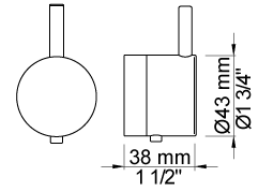

Date:

Client:

Project:

VOLA product: 5201

NR52
Thermostatic handle for serie 5000.