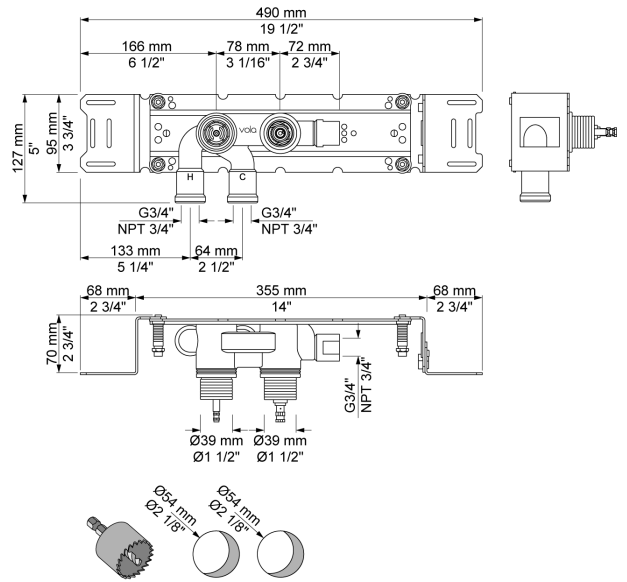

5200V

Thermostatic mixer without outlet socket. 3/4" connection to copper, steel, iron or pex pipe work.

Flow

	Bar:	1.0	2.0	3.0	4.0	5.0
5200V ¹⁾	(l/min)	20.2	28.6	35.0	40.4	45.2
5200V ²⁾	(l/min)	24.8	35.1	43.0	49.7	55.5

¹⁾ Standard (VR5277LK)

²⁾ Option (VR5277K)

Available in colors