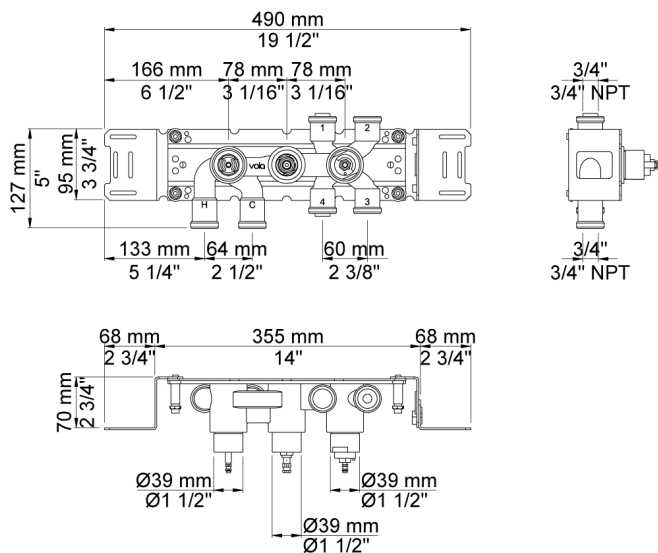

Date:

Client:

Project:

5401

¾" thermostatic mixer and diverter. 5401UP = Thermostatic mixer 5400V.
 5401AP = Handle NR51, handle NR52, handle NR64G, 3 pcs. 60 mm circular flanges 2001.A24 sold separately.

Flow

	Bar:	1.0	2.0	3.0	4.0	5.0
Outlet 1	(l/min)	18.5	26.1	32.0	37.0	41.3
Outlet 2	(l/min)	18.5	26.1	32.0	37.0	41.3
Outlet 1	(l/min)	4.4	6.2	7.6	7.6	7.6
Outlet 2	(l/min)	4.4	6.2	7.6	7.6	7.6

Available in colors

2001
60 mm circular flange. Hole Ø39 mm.

5400V
Thermostatic mixer with diverter, without outlet sockets. 3/4" connection to copper, steel, iron or pex pipe work.

NR51
On/off handle for series 5000.

NR52
Thermostatic handle for series 5000.

Date: _____

Client: _____

Project: _____

VOLA product: 080ST

080ST

Head shower, 500 mm.

Flow

	Bar:	1,0	2,0	3,0	4,0	5,0
080ST	(l/min)	14,4	20,4	25,0	28,9	32,3