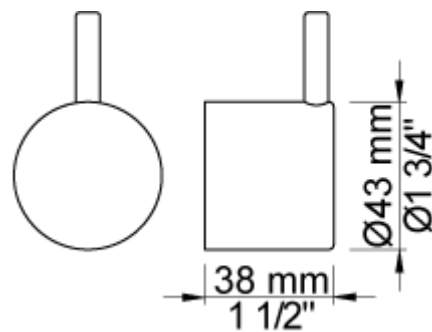

Flow

	Bar:	1.0	2.0	3.0	4.0	5.0
Outlet 1	(l/min)	18.5	26.1	32.0	37.0	41.3
Outlet 2	(l/min)	18.5	26.1	32.0	37.0	41.3
Outlet 1	(l/min)	4.4	6.2	7.6	7.6	7.6
Outlet 2	(l/min)	4.4	6.2	7.6	7.6	7.6

Available in colors

2001
60 mm circular flange. Hole Ø39 mm.

5400V
Thermostatic mixer with diverter, without outlet sockets. 3/4" connection to copper, steel, iron or pex pipe work.

NR51
On/off handle for series 5000.

NR52
Thermostatic handle for series 5000.

NR64G
Diverter handle for 5400/5600. With peg in the same colour as handle (Standard).

--

Date:

Client:

Project:

00160 mm circular flange. Hole \varnothing 33 mm.**Available in colors**

Color 02, Grey	Color 17, Gloss black
Color 04, Light blue	Color 18, White
Color 05, Orange	Color 19, Natural brass
Color 06, Light green	Color 20, Brushed chrome
Color 08, Yellow	Color 21, Carmine red
Color 09, Dark grey	Color 25, Pink
Color 12, Mocca	Color 27, Matt black
Color 14, Bright red	Color 28, Matt white
Color 15, Dark blue	Color 40, Brushed stainless steel
Color 16, Polished chrome	

Date: _____

Client: _____

Project: _____

VOLA product: 080ST

080ST

Head shower, 500 mm.

Flow

	Bar:	1,0	2,0	3,0	4,0	5,0
080ST	(l/min)	14,4	20,4	25,0	28,9	32,3