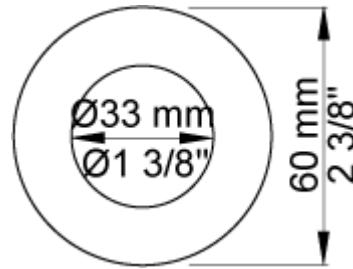

Flow

	Bar:	1.0	2.0	3.0	4.0	5.0
Outlet 1	(l/min)	18.5	26.1	32.0	37.0	41.3
Outlet 2	(l/min)	18.5	26.1	32.0	37.0	41.3
Outlet 1	(l/min)	4.4	6.2	7.6	7.6	7.6
Outlet 2	(l/min)	4.4	6.2	7.6	7.6	7.6

Available in colors

2001
60 mm circular flange. Hole Ø39 mm.

5400V
Thermostatic mixer with diverter, without outlet sockets. 3/4" connection to copper, steel, iron or pex pipe work.

NR51
On/off handle for series 5000.

NR52
Thermostatic handle for series 5000.

NR64G
Diverter handle for 5400/5600. With peg in the same colour as handle (Standard).

--

Date:

Client:

Project:

00160 mm circular flange. Hole \varnothing 33 mm.**Available in colors**

Color 02, Grey	Color 17, Gloss black
Color 04, Light blue	Color 18, White
Color 05, Orange	Color 19, Natural brass
Color 06, Light green	Color 20, Brushed chrome
Color 08, Yellow	Color 21, Carmine red
Color 09, Dark grey	Color 25, Pink
Color 12, Mocca	Color 27, Matt black
Color 14, Bright red	Color 28, Matt white
Color 15, Dark blue	Color 40, Brushed stainless steel
Color 16, Polished chrome	

Date: _____

Client: _____

Project: _____

VOLA product: 080ST

080ST

Head shower, 500 mm.

Flow

	Bar:	1,0	2,0	3,0	4,0	5,0
080ST	(l/min)	14,4	20,4	25,0	28,9	32,3