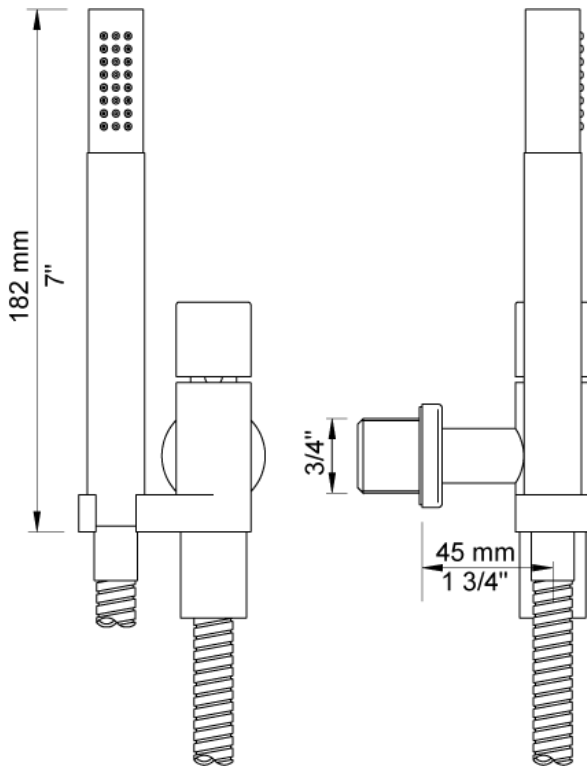

2001
60 mm circular flange. Hole Ø39 mm.

5400V
Thermostatic mixer with diverter, without outlet sockets. 3/4" connection to copper, steel, iron or pex pipe work.

NR51
On/off handle for series 5000.

NR52
Thermostatic handle for series 5000.

NR64G
Diverter handle for 5400/5600. With peg in the same colour as handle (Standard).

--

Date:

Client:

Project:

00160 mm circular flange. Hole \varnothing 33 mm.**Available in colors**

Color 02, Grey	Color 17, Gloss black
Color 04, Light blue	Color 18, White
Color 05, Orange	Color 19, Natural brass
Color 06, Light green	Color 20, Brushed chrome
Color 08, Yellow	Color 21, Carmine red
Color 09, Dark grey	Color 25, Pink
Color 12, Mocca	Color 27, Matt black
Color 14, Bright red	Color 28, Matt white
Color 15, Dark blue	Color 40, Brushed stainless steel
Color 16, Polished chrome	

Date:

Client:

Project:

VOLA product: 070

070

Hand shower, hand shower holder and hose with non-return valve.

Flow

	Psi:	14.5	29.0	43.5	58.0	72.5
070	(gal/min)	1.4	1.9	2.4	2.4	2.4

Date: _____

Client: _____

Project: _____

VOLA product: 080ST

080ST

Head shower, 500 mm.

Flow

	Bar:	1,0	2,0	3,0	4,0	5,0
080ST	(l/min)	14,4	20,4	25,0	28,9	32,3