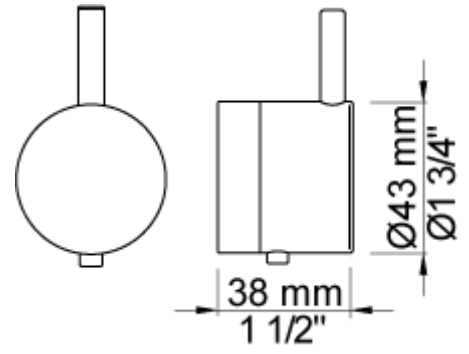

Flow

	Bar:	1.0	2.0	3.0	4.0	5.0
Outlet 1	(l/min)	18.5	26.1	32.0	37.0	41.3
Outlet 2	(l/min)	18.5	26.1	32.0	37.0	41.3
Outlet 1	(l/min)	4.4	6.2	7.6	7.6	7.6
Outlet 2	(l/min)	4.4	6.2	7.6	7.6	7.6

Available in colors

2001
60 mm circular flange. Hole Ø39 mm.

5400V
Thermostatic mixer with diverter, without outlet sockets. 3/4" connection to copper, steel, iron or pex pipe work.

NR51
On/off handle for series 5000.

NR52
Thermostatic handle for series 5000.

NR64G
Diverter handle for 5400/5600. With peg in the same colour as handle (Standard).

--

Date:

Client:

Project:

00160 mm circular flange. Hole \varnothing 33 mm.**Available in colors**

Color 02, Grey	Color 17, Gloss black
Color 04, Light blue	Color 18, White
Color 05, Orange	Color 19, Natural brass
Color 06, Light green	Color 20, Brushed chrome
Color 08, Yellow	Color 21, Carmine red
Color 09, Dark grey	Color 25, Pink
Color 12, Mocca	Color 27, Matt black
Color 14, Bright red	Color 28, Matt white
Color 15, Dark blue	Color 40, Brushed stainless steel
Color 16, Polished chrome	

Date: _____

Client: _____

Project: _____

VOLA product: 080ST

080ST

Head shower, 500 mm.

Flow

	Bar:	1,0	2,0	3,0	4,0	5,0
080ST	(l/min)	14,4	20,4	25,0	28,9	32,3