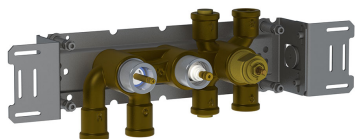

Date:

Client:

Project:

5401

¾" thermostatic mixer and diverter. 5401UP = Thermostatic mixer 5400V.
 5401AP = Handle NR51, handle NR52, handle NR64G, 3 pcs. 60 mm circular flanges 2001.A24 sold separately.

Flow

	Bar:	1.0	2.0	3.0	4.0	5.0
Outlet 1	(l/min)	18.5	26.1	32.0	37.0	41.3
Outlet 2	(l/min)	18.5	26.1	32.0	37.0	41.3
Outlet 1	(l/min)	4.4	6.2	7.6	7.6	7.6
Outlet 2	(l/min)	4.4	6.2	7.6	7.6	7.6

Available in colors

2001
60 mm circular flange. Hole Ø39 mm.

5400V
Thermostatic mixer with diverter, without outlet sockets. 3/4" connection to copper, steel, iron or pex pipe work.

NR51
On/off handle for series 5000.

NR52
Thermostatic handle for series 5000.

NR64G
Diverter handle for 5400/5600. With peg in the same colour as handle (Standard).

--

Date:

Client:

Project:

00160 mm circular flange. Hole \varnothing 33 mm.**Available in colors**

Color 02, Grey	Color 17, Gloss black
Color 04, Light blue	Color 18, White
Color 05, Orange	Color 19, Natural brass
Color 06, Light green	Color 20, Brushed chrome
Color 08, Yellow	Color 21, Carmine red
Color 09, Dark grey	Color 25, Pink
Color 12, Mocca	Color 27, Matt black
Color 14, Bright red	Color 28, Matt white
Color 15, Dark blue	Color 40, Brushed stainless steel
Color 16, Polished chrome	