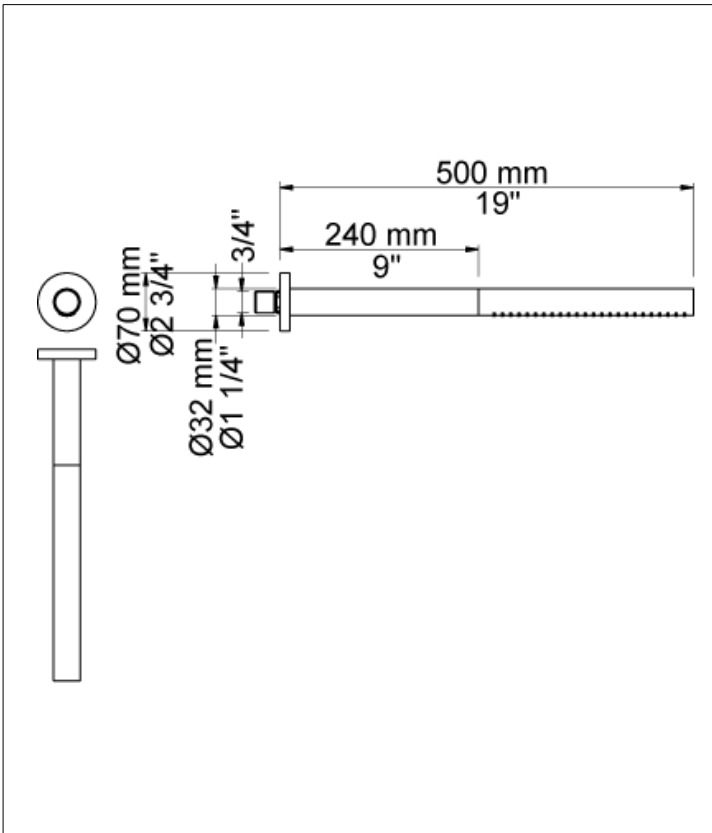

2001
60 mm circular flange. Hole Ø39 mm.

5400V
Thermostatic mixer with diverter, without outlet sockets. 3/4" connection to copper, steel, iron or pex pipe work.

NR51
On/off handle for series 5000.

NR52
Thermostatic handle for series 5000.

NR64G
Diverter handle for 5400/5600. With peg in the same colour as handle (Standard).

--

Date:

Client:

Project:

00160 mm circular flange. Hole \varnothing 33 mm.**Available in colors**

Color 02, Grey	Color 17, Gloss black
Color 04, Light blue	Color 18, White
Color 05, Orange	Color 19, Natural brass
Color 06, Light green	Color 20, Brushed chrome
Color 08, Yellow	Color 21, Carmine red
Color 09, Dark grey	Color 25, Pink
Color 12, Mocca	Color 27, Matt black
Color 14, Bright red	Color 28, Matt white
Color 15, Dark blue	Color 40, Brushed stainless steel
Color 16, Polished chrome	

Date: _____

Client: _____

Project: _____

VOLA product: 080ST

080ST

Head shower, 500 mm.

Flow

	Bar:	1,0	2,0	3,0	4,0	5,0
080ST	(l/min)	14,4	20,4	25,0	28,9	32,3