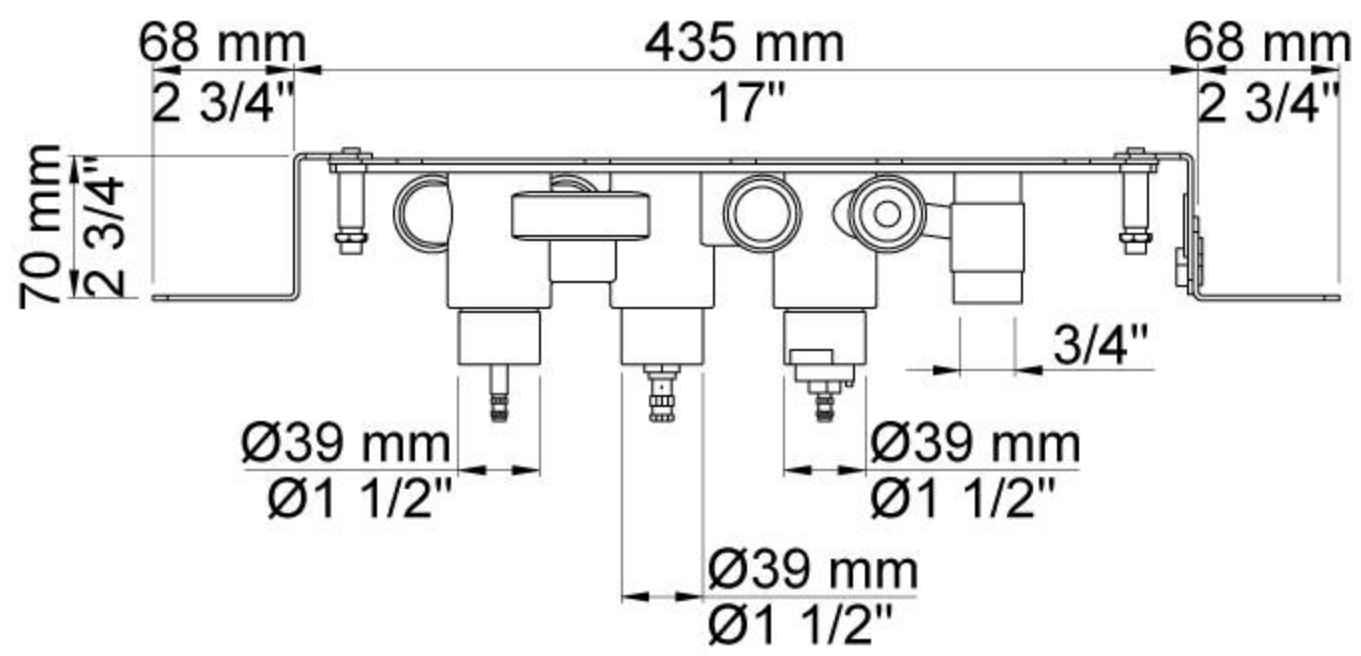

2001
60 mm circular flange. Hole Ø39 mm.

5400V
Thermostatic mixer with diverter, without outlet sockets. 3/4" connection to copper, steel, iron or pex pipe work.

NR51
On/off handle for series 5000.

NR52
Thermostatic handle for series 5000.

NR64G
Diverter handle for 5400/5600. With peg in the same colour as handle (Standard).

--

Date:

Client:

Project:

00160 mm circular flange. Hole \varnothing 33 mm.**Available in colors**

Color 02, Grey	Color 17, Gloss black
Color 04, Light blue	Color 18, White
Color 05, Orange	Color 19, Natural brass
Color 06, Light green	Color 20, Brushed chrome
Color 08, Yellow	Color 21, Carmine red
Color 09, Dark grey	Color 25, Pink
Color 12, Mocca	Color 27, Matt black
Color 14, Bright red	Color 28, Matt white
Color 15, Dark blue	Color 40, Brushed stainless steel
Color 16, Polished chrome	

Date:

Client:

Project:

VOLA product: 070

070

Hand shower, hand shower holder and hose with non-return valve.

Flow

	Psi:	14.5	29.0	43.5	58.0	72.5
070	(gal/min)	1.4	1.9	2.4	2.4	2.4

Date: _____

Client: _____

Project: _____

VOLA product: 080ST

080ST

Head shower, 500 mm.

Flow

	Bar:	1,0	2,0	3,0	4,0	5,0
080ST	(l/min)	14,4	20,4	25,0	28,9	32,3