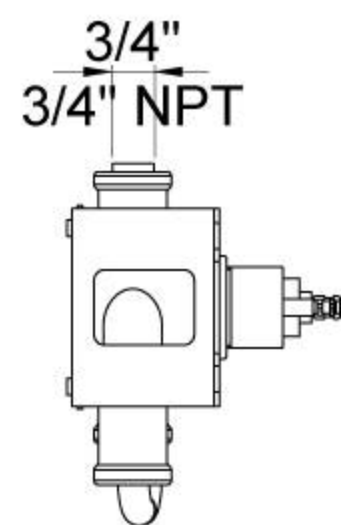

2001
60 mm circular flange. Hole Ø39 mm.

5400V
Thermostatic mixer with diverter, without outlet sockets. 3/4" connection to copper, steel, iron or pex pipe work.

NR51
On/off handle for series 5000.

NR52
Thermostatic handle for series 5000.

NR64G
Diverter handle for 5400/5600. With peg in the same colour as handle (Standard).

--

Date:

Client:

Project:

00160 mm circular flange. Hole \varnothing 33 mm.**Available in colors**

Color 02, Grey	Color 17, Gloss black
Color 04, Light blue	Color 18, White
Color 05, Orange	Color 19, Natural brass
Color 06, Light green	Color 20, Brushed chrome
Color 08, Yellow	Color 21, Carmine red
Color 09, Dark grey	Color 25, Pink
Color 12, Mocca	Color 27, Matt black
Color 14, Bright red	Color 28, Matt white
Color 15, Dark blue	Color 40, Brushed stainless steel
Color 16, Polished chrome	

Date:

Client:

Project:

VOLA product: 070

070

Hand shower, hand shower holder and hose with non-return valve.

Flow

	Psi:	14.5	29.0	43.5	58.0	72.5
070	(gal/min)	1.4	1.9	2.4	2.4	2.4

Date: _____

Client: _____

Project: _____

VOLA product: 080ST

080ST

Head shower, 500 mm.

Flow

	Bar:	1,0	2,0	3,0	4,0	5,0
080ST	(l/min)	14,4	20,4	25,0	28,9	32,3