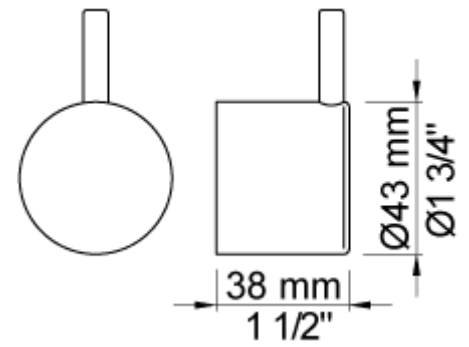

Flow

	Bar:	1.0	2.0	3.0	4.0	5.0
Outlet 1	(l/min)	18.5	26.1	32.0	37.0	41.3
Outlet 2	(l/min)	18.5	26.1	32.0	37.0	41.3
Outlet 1	(l/min)	4.4	6.2	7.6	7.6	7.6
Outlet 2	(l/min)	4.4	6.2	7.6	7.6	7.6

Available in colors

2001
60 mm circular flange. Hole Ø39 mm.

5400V
Thermostatic mixer with diverter, without outlet sockets. 3/4" connection to copper, steel, iron or pex pipe work.

NR51
On/off handle for series 5000.

NR52
Thermostatic handle for series 5000.

NR64G
Diverter handle for 5400/5600. With peg in the same colour as handle (Standard).

--

Date:

Client:

Project:

00160 mm circular flange. Hole \varnothing 33 mm.**Available in colors**

Color 02, Grey	Color 17, Gloss black
Color 04, Light blue	Color 18, White
Color 05, Orange	Color 19, Natural brass
Color 06, Light green	Color 20, Brushed chrome
Color 08, Yellow	Color 21, Carmine red
Color 09, Dark grey	Color 25, Pink
Color 12, Mocca	Color 27, Matt black
Color 14, Bright red	Color 28, Matt white
Color 15, Dark blue	Color 40, Brushed stainless steel
Color 16, Polished chrome	

Date: _____

Client: _____

Project: _____

VOLA product: 080ST

080ST

Head shower, 500 mm.

Flow

	Bar:	1,0	2,0	3,0	4,0	5,0
080ST	(l/min)	14,4	20,4	25,0	28,9	32,3