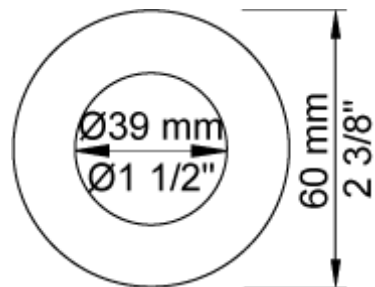

Date:

Client:

Project:

5401

¾" thermostatic mixer and diverter. 5401UP = Thermostatic mixer 5400V.
 5401AP = Handle NR51, handle NR52, handle NR64G, 3 pcs. 60 mm circular flanges 2001.A24 sold separately.

Flow

	Bar:	1.0	2.0	3.0	4.0	5.0
Outlet 1	(l/min)	18.5	26.1	32.0	37.0	41.3
Outlet 2	(l/min)	18.5	26.1	32.0	37.0	41.3
Outlet 1	(l/min)	4.4	6.2	7.6	7.6	7.6
Outlet 2	(l/min)	4.4	6.2	7.6	7.6	7.6

Available in colors

2001
60 mm circular flange. Hole Ø39 mm.

5400V
Thermostatic mixer with diverter, without outlet sockets. 3/4" connection to copper, steel, iron or pex pipe work.

NR51
On/off handle for series 5000.

NR52
Thermostatic handle for series 5000.

Date: _____

Client: _____

Project: _____

VOLA product: 080ST

080ST

Head shower, 500 mm.

Flow

	Bar:	1,0	2,0	3,0	4,0	5,0
080ST	(l/min)	14,4	20,4	25,0	28,9	32,3