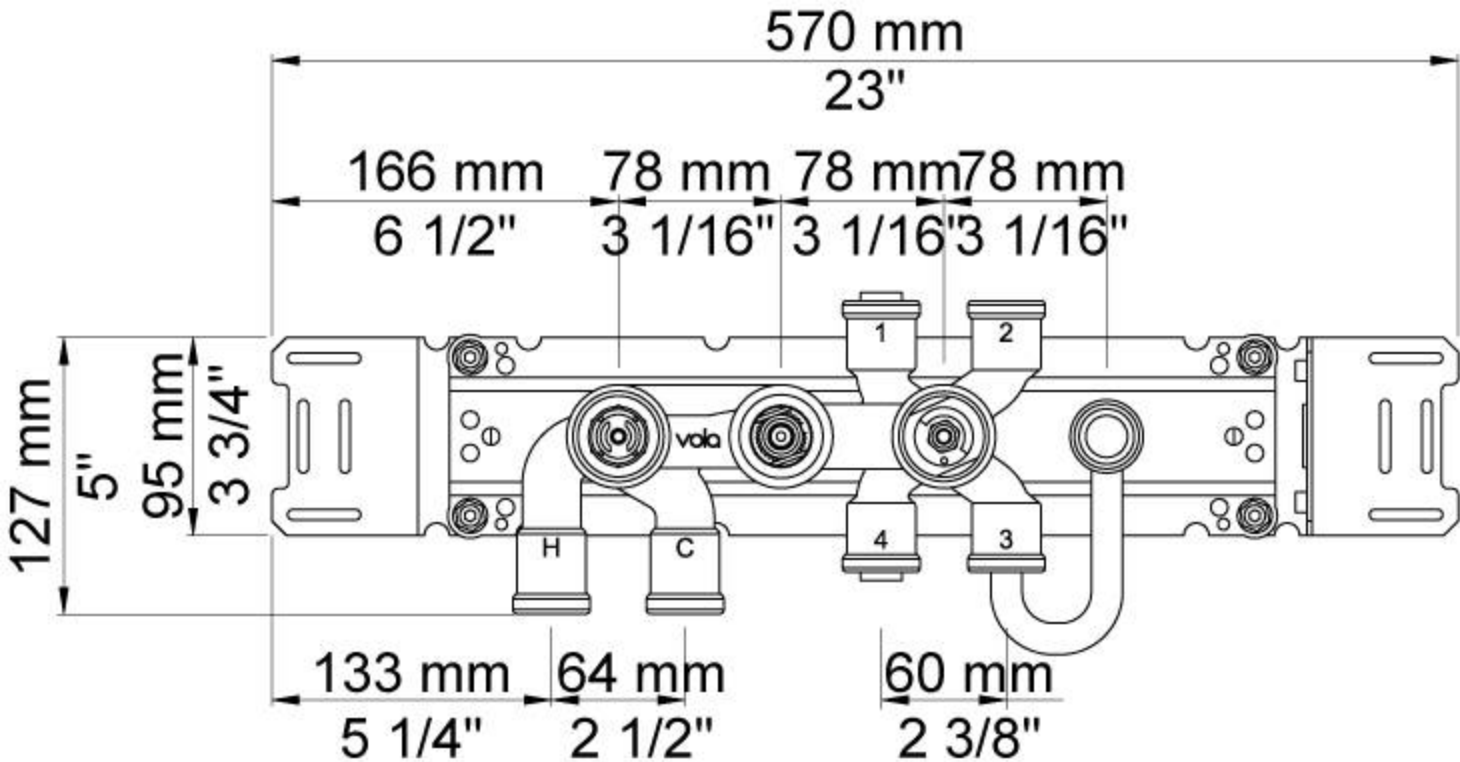

Flow

	Bar:	1.0	2.0	3.0	4.0	5.0
Outlet 1	(l/min)	18.5	26.1	32.0	37.0	41.3
Outlet 2	(l/min)	18.5	26.1	32.0	37.0	41.3
Outlet 1	(l/min)	4.4	6.2	7.6	7.6	7.6
Outlet 2	(l/min)	4.4	6.2	7.6	7.6	7.6

Available in colors

2001
60 mm circular flange. Hole Ø39 mm.

5400V
Thermostatic mixer with diverter, without outlet sockets. 3/4" connection to copper, steel, iron or pex pipe work.

NR51
On/off handle for series 5000.

NR52
Thermostatic handle for series 5000.

NR64G
Diverter handle for 5400/5600. With peg in the same colour as handle (Standard).

--

Date:

Client:

Project:

00160 mm circular flange. Hole \varnothing 33 mm.**Available in colors**

Color 02, Grey	Color 17, Gloss black
Color 04, Light blue	Color 18, White
Color 05, Orange	Color 19, Natural brass
Color 06, Light green	Color 20, Brushed chrome
Color 08, Yellow	Color 21, Carmine red
Color 09, Dark grey	Color 25, Pink
Color 12, Mocca	Color 27, Matt black
Color 14, Bright red	Color 28, Matt white
Color 15, Dark blue	Color 40, Brushed stainless steel
Color 16, Polished chrome	

Date: _____

Client: _____

Project: _____

VOLA product: 080ST

080ST

Head shower, 500 mm.

Flow

	Bar:	1,0	2,0	3,0	4,0	5,0
080ST	(l/min)	14,4	20,4	25,0	28,9	32,3