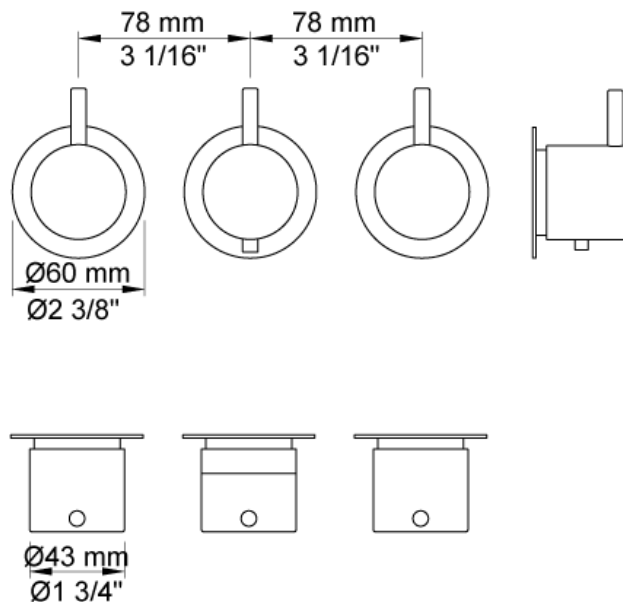

Date:

Client:

Project:

5401

¾" thermostatic mixer and diverter. 5401UP = Thermostatic mixer 5400V.
 5401AP = Handle NR51, handle NR52, handle NR64G, 3 pcs. 60 mm circular flanges 2001.A24 sold separately.

Flow

	Bar:	1.0	2.0	3.0	4.0	5.0
Outlet 1	(l/min)	18.5	26.1	32.0	37.0	41.3
Outlet 2	(l/min)	18.5	26.1	32.0	37.0	41.3
Outlet 1	(l/min)	4.4	6.2	7.6	7.6	7.6
Outlet 2	(l/min)	4.4	6.2	7.6	7.6	7.6

Available in colors

2001
60 mm circular flange. Hole Ø39 mm.

5400V
Thermostatic mixer with diverter, without outlet sockets. 3/4" connection to copper, steel, iron or pex pipe work.

NR51
On/off handle for series 5000.

NR52
Thermostatic handle for series 5000.

Date: _____

Client: _____

Project: _____

VOLA product: 080ST

080ST

Head shower, 500 mm.

Flow

	Bar:	1,0	2,0	3,0	4,0	5,0
080ST	(l/min)	14,4	20,4	25,0	28,9	32,3