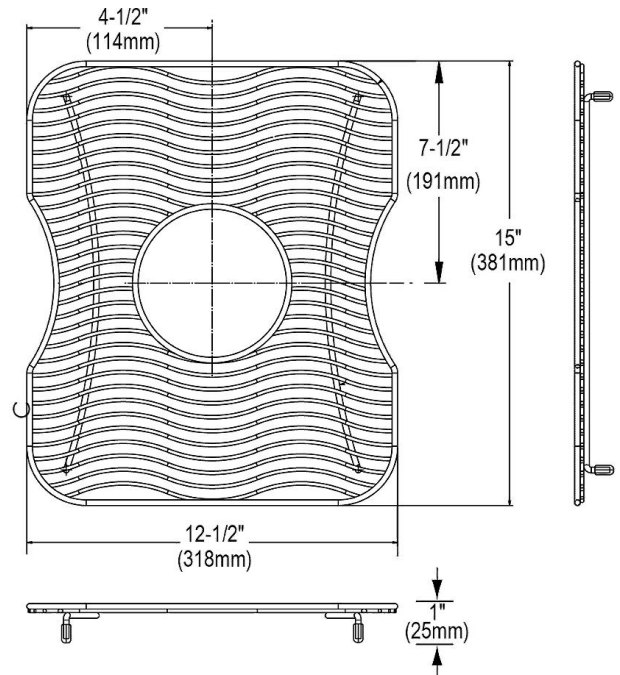

AMERICAN PRIDE. A LIFETIME TRADITION.

Like your family, the Elkay family has values and traditions that endure. For almost a century, Elkay has been a family-owned and operated company, providing thousands of jobs that support our families and communities.

[Clean and Care Manual (PDF)](#)

[Clean and Care Manual (PDF)](#)

[Warranty (PDF)](#)