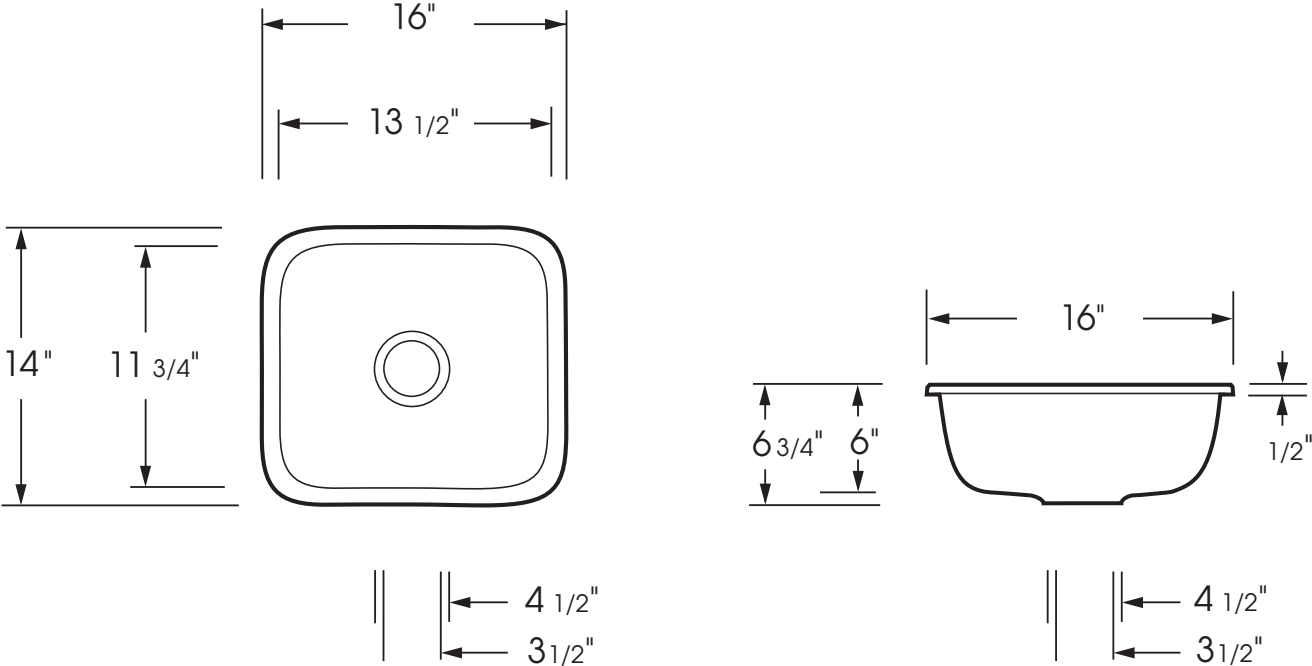

**ZEUS - Z1214T  
Z-SERIES**

**ZEUS - Z1214T  
Z-SERIES**

**DIMENSIONS**  
 Outside: 16" by 14"  
 Inside: 13 1/2" by 11 3/4"  
 Inside Depth: 6"

**IMPORTANT:**  
 We recommend you wait for basin before making your counter top cut-out. All dimensions are approximate.