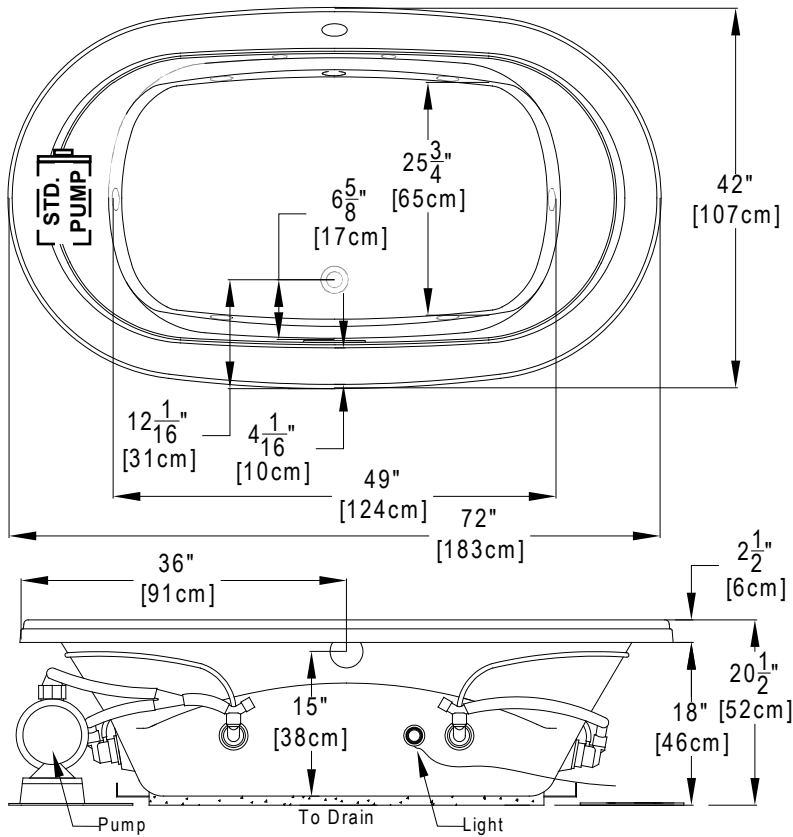

Designer Collection Specifications Whirlpool & Soaking - MA635 Madeline™

Drop In Hole Size

Note: The pump extends approximately 1" past the end radius of the bath. This requires angling the bath into the drop-in hole.

Dimensional Tolerances: +/- 1/4"

Patents recieved or pending.

Note: Dimensional Tolerances: ±1/4"

Drop-in-Hole Size:	See Diagram
Operating Capacity:	53 Gal.
Overflow Capacity:	77 Gal.
Floor Loading / sq.ft.:	46.9 lbs.
Carton Wt. (WP/Soaking):	125/105 lbs.
Cube:	43.2 ft. ³

Construction: Fiberglass reinforced acrylic bath with Level Form™ full-support base.

We provide products listed with Intertek ETL SEMKO (Edison Testing Laboratories) U.S. and Canadian and with International Association of Plumbing and Mechanical Officials (IAPMO). Consult factory with your listing requirements.