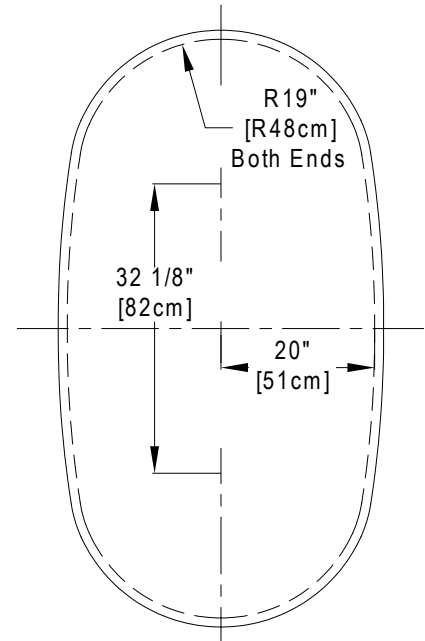

Designer Collection Specifications Whirlpool & Soaking - MA635 Madeline™

Drop In Hole Size

Note: The pump extends approximately 1" past the end radius of the bath. This requires angling the bath into the drop-in hole.

Dimensional Tolerances: +/- 1/4"

Patents recieved or pending.

Note: Dimensional Tolerances: ±1/4"

Drop-in-Hole Size:	See Diagram
Operating Capacity:	53 Gal.
Overflow Capacity:	77 Gal.
Floor Loading / sq.ft.:	46.9 lbs.
Carton Wt. (WP/Soaking):	125/105 lbs.
Cube:	43.2 ft. ³