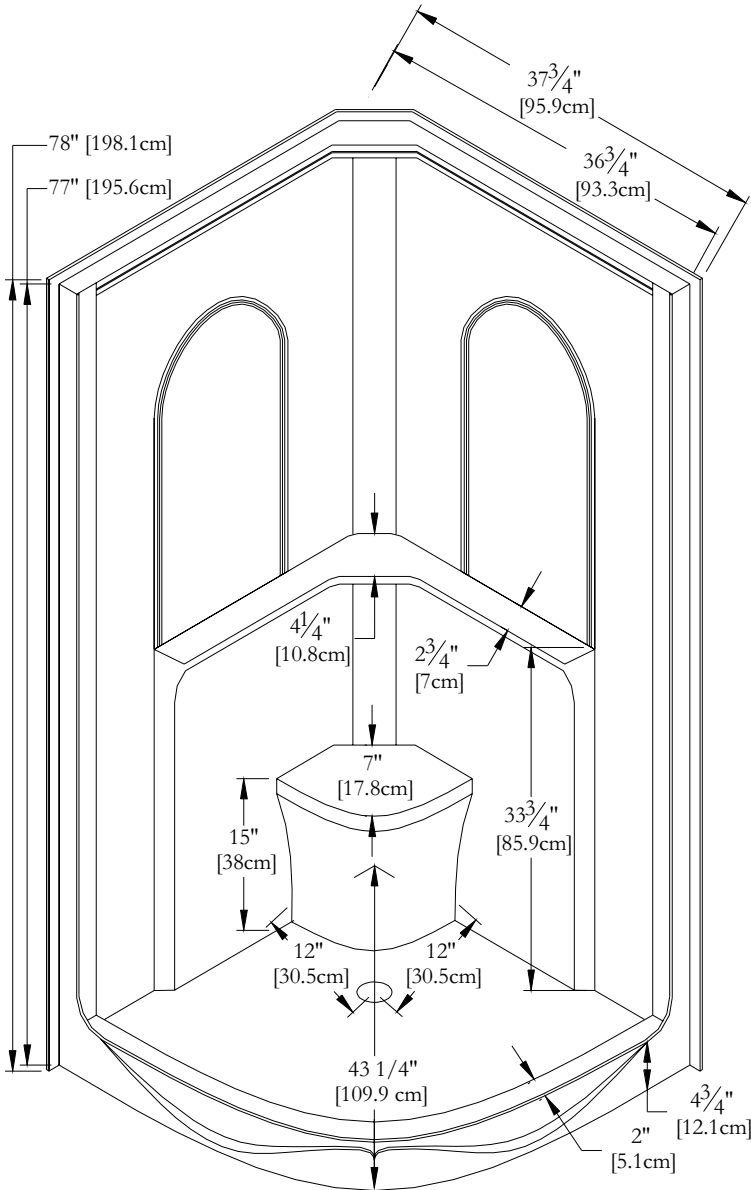

# TECHNICAL SPECIFICATIONS

Shower Name : *Victorienne [1 piece]*  
 Collection : Shower Collection  
 Dimensions : 36 X 36 X 77

## FRONT VIEW

## TOP VIEW

\* All measurements are precise to  $\pm 1/4''$  [0.63 cm]. Technical specifications are subject to change without prior notice.