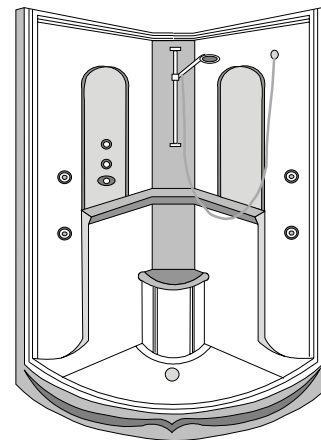

HYDRO SHOWER SYSTEM

* Optional Hydro-Massage systems are factory pre-plumbed as illustrated.

* Please specify **RIGHT** or **LEFT** on order for valve installation. Left hand shown.