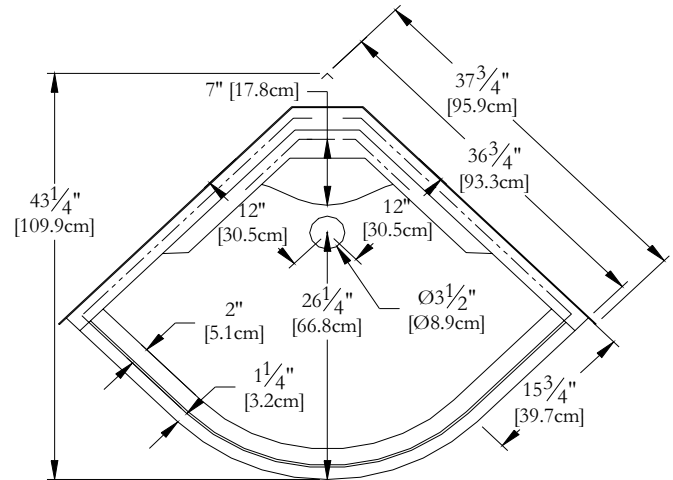

# TECHNICAL SPECIFICATIONS

Shower Name : *Victorienne [1 piece]*  
 Collection : Shower Collection  
 Dimensions : 36 X 36 X 77

## FRONT VIEW

## TOP VIEW

\* All measurements are precise to  $\pm 1/4''$  [0.63 cm]. Technical specifications are subject to change without prior notice.