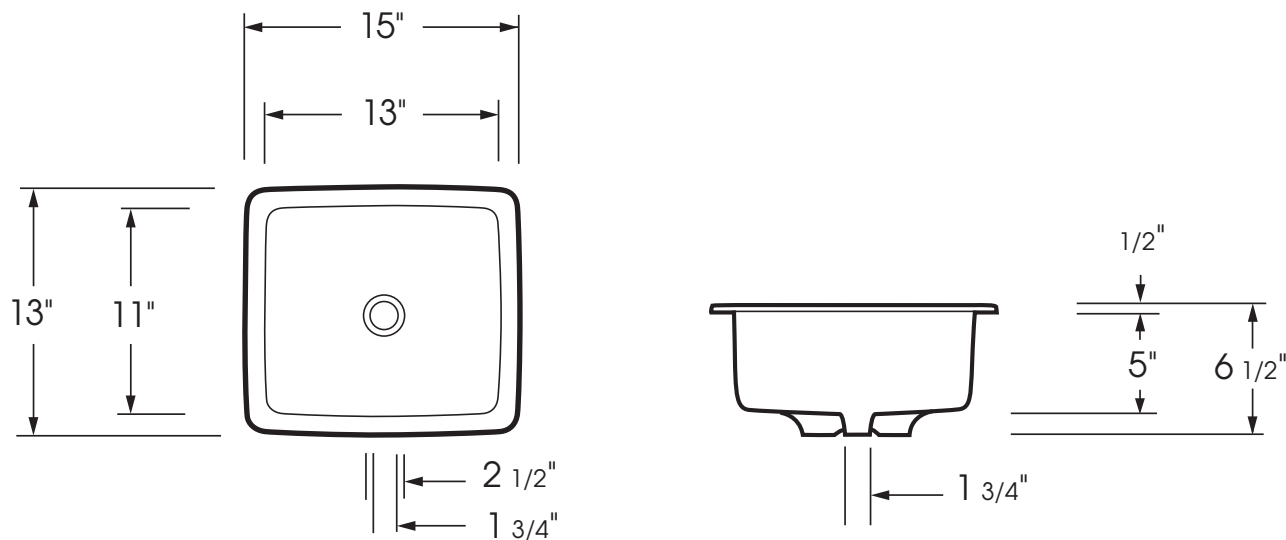

**VICKI - P1113V
IN PORCELAIN**

**VICKI - P1113V
IN PORCELAIN**

DIMENSIONS:

Outside: 13" by 15"
 Inside: 11" by 13"
 Inside Depth: 5 1/2"

IMPORTANT:

These basins are hand crafted. We recommend you wait for basin before making your counter top cut-out. All dimensions are approximate.

	OPTIONS	
	Yes	No
Self-rimming		X
Under Counter	X	

AND BATES

www.batesandbates.com